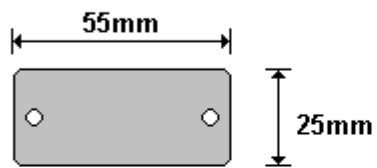

**THREE HOLE WASHER ( EQUAL )**  
**WAS300**

General Hinges

(011) 907 1755/6

**THREE HOLE WASHER 9mm (UNEQUAL)**  
**WAS400**

General Hinges

(011) 907 1755/6

**THREE HOLE WASHER 12mm (UNEQUAL)**  
**WAS500**