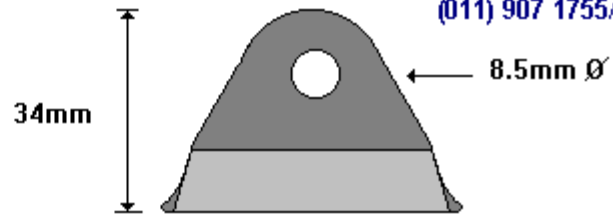

**GLIDE RUNNER  
GS100**

General Hinges

(011) 907 1755/6

**GAS STAY BRACKETS  
GS200**

General Hinges

(011) 907 1755/6

**HEAVY DUTY GAS STAY BRACKET  
GS300**

General Hinges