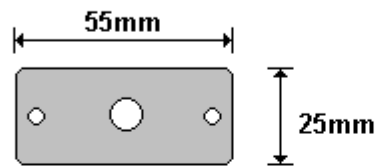

**THREE HOLE WASHER ( EQUAL )**  
**WAS300**

General Hinges

(011) 907 1755/6

**THREE HOLE WASHER 9mm (UNEQUAL)**  
**WAS400**

General Hinges

(011) 907 1755/6

**THREE HOLE WASHER 12mm (UNEQUAL)**  
**WAS500**