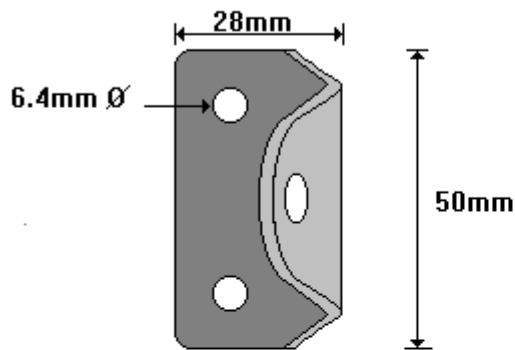

**GLIDE RUNNER  
GS100**

General Hinges

(011) 907 1755/6

**GAS STAY BRACKETS  
GS200**

General Hinges

(011) 907 1755/6

**HEAVY DUTY GAS STAY BRACKET  
GS300**

General Hinges