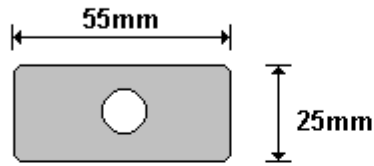

**ONE 12mm HOLE WASHER
WAS100**

General Hinges

(011) 907 1755/6

**TWO HOLE WASHER
WAS200**

General Hinges

(011) 907 1755/6