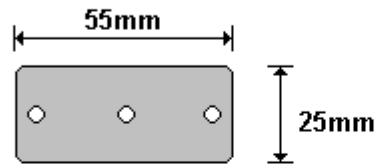

**THREE HOLE WASHER ( EQUAL )**  
**WAS300**

General Hinges

(011) 907 1755/6

**THREE HOLE WASHER 9mm (UNEQUAL)**  
**WAS400**

General Hinges

(011) 907 1755/6

**THREE HOLE WASHER 12mm (UNEQUAL)**  
**WAS500**