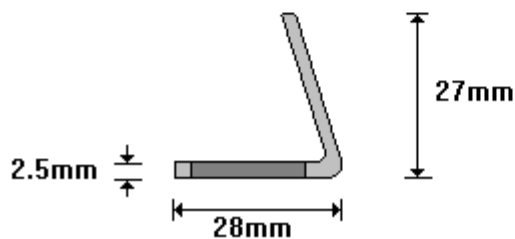

**GLIDE RUNNER  
GS100**

General Hinges

(011) 907 1755/6

**GAS STAY BRACKETS  
GS200**

General Hinges

(011) 907 1755/6

**HEAVY DUTY GAS STAY BRACKET  
GS300**

General Hinges