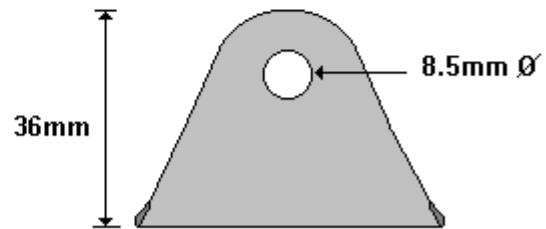

(011) 907 1755/6

**ROAMER RANG GAS STAY BRACKET  
GS400**

General Hinges

(011) 907 1755/6

**LO650 GLIDE RUNNER  
GS500**

General Hinges

(011) 907 1755/6

**TRIANGULAR PLATES  
TP100**