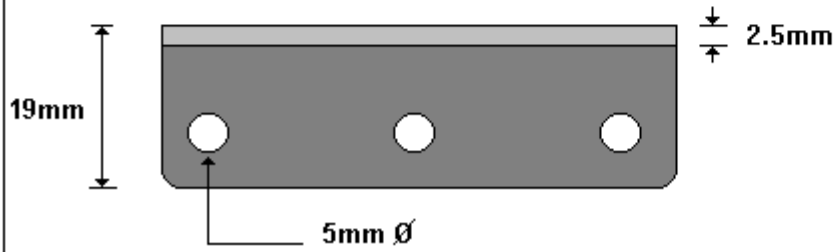

**HEAVY DUTY GAS STAY BRACKET
GS300**

General Hinges

(011) 907 1755/6