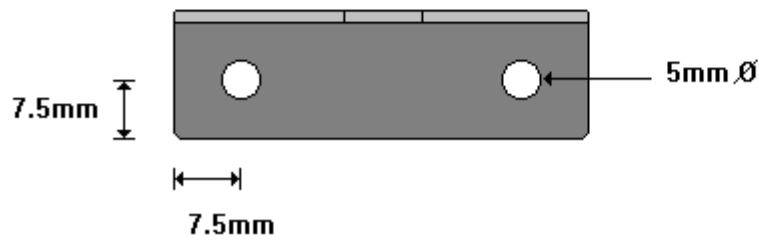

(011) 907 1755/6

**ROAMER RANG GAS STAY BRACKET  
GS400**

General Hinges

(011) 907 1755/6

**LO650 GLIDE RUNNER  
GS500**

General Hinges

(011) 907 1755/6

**TRIANGULAR PLATES  
TP100**