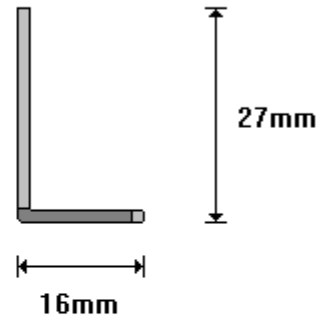

(011) 907 1755/6

**ROAMER RANG GAS STAY BRACKET  
GS400**

General Hinges

(011) 907 1755/6

**LO650 GLIDE RUNNER  
GS500**

General Hinges

(011) 907 1755/6

**TRIANGULAR PLATES  
TP100**