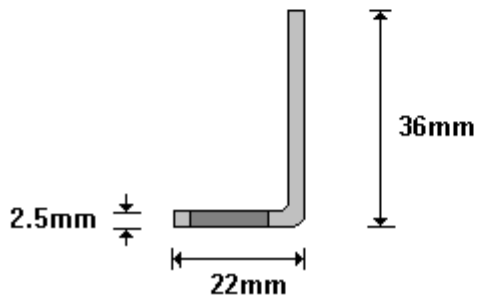

(011) 907 1755/6

**ROAMER RANG GAS STAY BRACKET  
GS400**

General Hinges

(011) 907 1755/6

**LO650 GLIDE RUNNER  
GS500**

General Hinges

(011) 907 1755/6

**TRIANGULAR PLATES  
TP100**