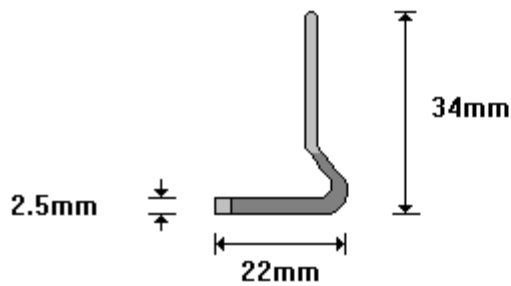

**GLIDE RUNNER
GS100**

General Hinges

(011) 907 1755/6

**GAS STAY BRACKETS
GS200**

General Hinges

(011) 907 1755/6