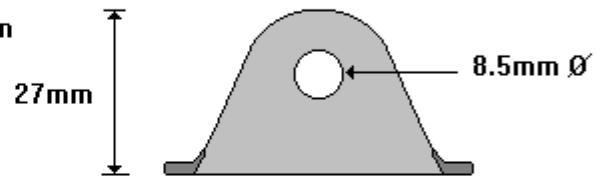

**GLIDE RUNNER  
GS100**

General Hinges

(011) 907 1755/6

**GAS STAY BRACKETS  
GS200**

General Hinges

(011) 907 1755/6

**HEAVY DUTY GAS STAY BRACKET  
GS300**

General Hinges