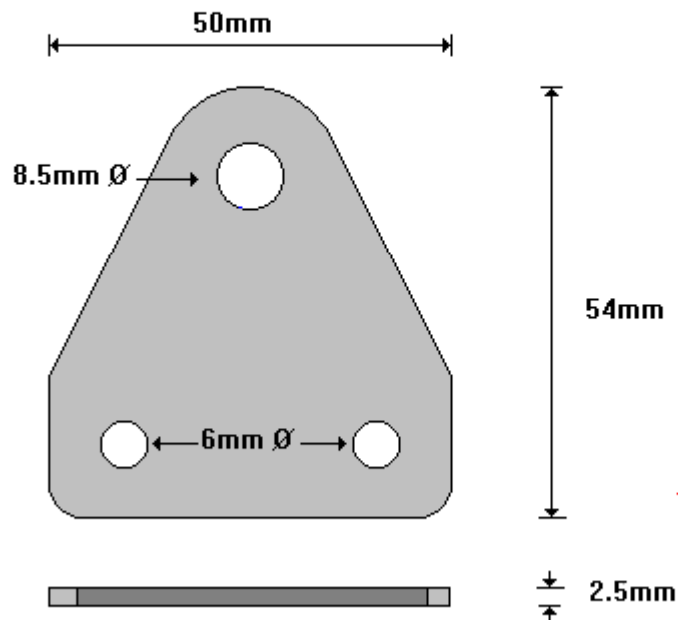

(011) 907 1755/6

**ROAMER RANG GAS STAY BRACKET  
GS400**

General Hinges

(011) 907 1755/6

**LO650 GLIDE RUNNER  
GS500**

General Hinges

(011) 907 1755/6

**TRIANGULAR PLATES  
TP100**

**THREE HOLE WASHER ( EQUAL )**  
**WAS300**

General Hinges

(011) 907 1755/6

**THREE HOLE WASHER 9mm (UNEQUAL)**  
**WAS400**

General Hinges

(011) 907 1755/6

**THREE HOLE WASHER 12mm (UNEQUAL)**  
**WAS500**