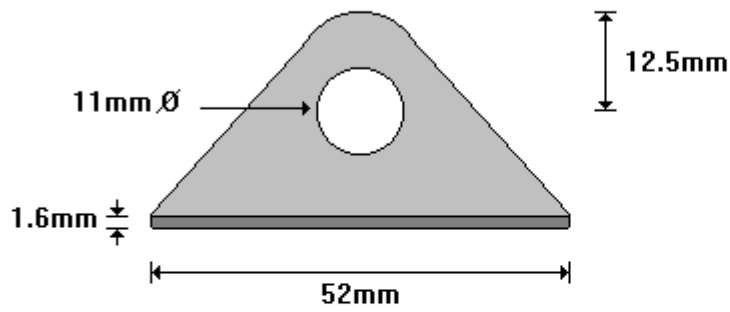

(011) 907 1755/6

**ROAMER RANG GAS STAY BRACKET  
GS400**

General Hinges

(011) 907 1755/6

**LO650 GLIDE RUNNER  
GS500**

General Hinges

(011) 907 1755/6

**TRIANGULAR PLATES  
TP100**