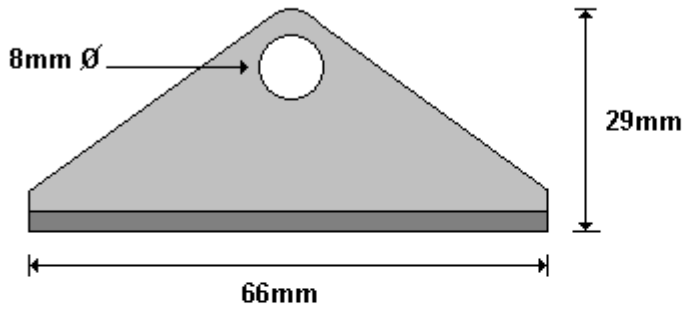

(011) 907 1755/6

**ROAMER RANG GAS STAY BRACKET  
GS400**

General Hinges

(011) 907 1755/6

**LO650 GLIDE RUNNER  
GS500**

General Hinges

(011) 907 1755/6

**TRIANGULAR PLATES  
TP100**