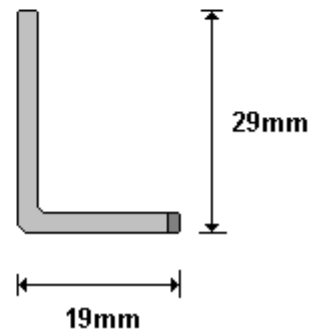

**HEAVY DUTY GAS STAY BRACKET
GS300**

General Hinges

(011) 907 1755/6

**ROAMER RANG GAS STAY BRACKET
GS400**

General Hinges

(011) 907 1755/6