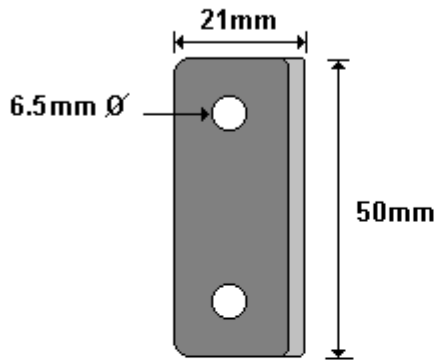

(011) 907 1755/6

**ROAMER RANG GAS STAY BRACKET  
GS400**

General Hinges

(011) 907 1755/6

**LO650 GLIDE RUNNER  
GS500**

General Hinges

(011) 907 1755/6

**TRIANGULAR PLATES  
TP100**