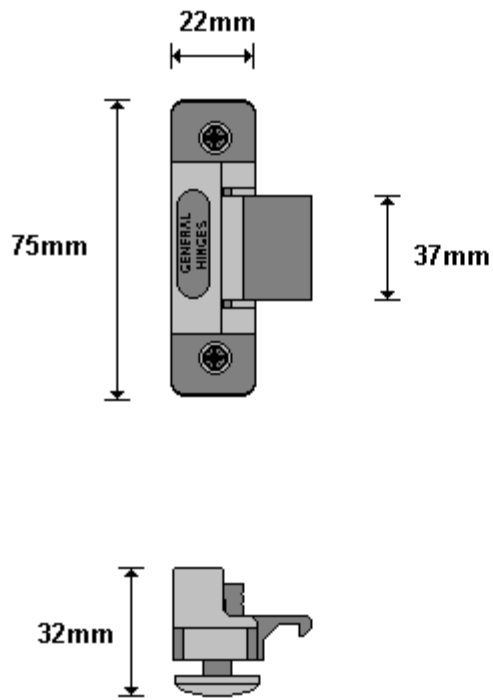

**WINDOW CATCH
WC100**

General Hinges

(011) 907 1755/6

**WINDOW CATCH SPACER
WC200**

General Hinges

(011) 907 1755/6