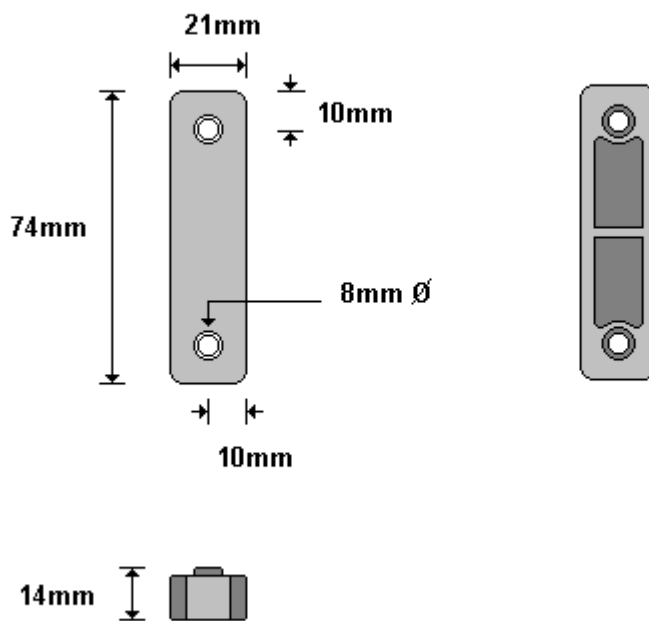

**WINDOW CATCH
WC100**

General Hinges

(011) 907 1755/6

**WINDOW CATCH SPACER
WC200**

General Hinges

(011) 907 1755/6