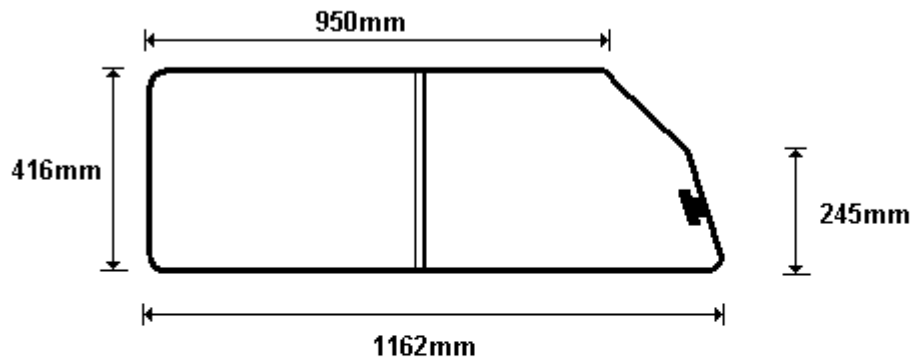

TEMP CWKING113/B AAR  
SIZE: 422x722 (0.31)

General Hinges

(011) 907 1755/6

GH2566  
CWKING114G  
CWKING114GR

TEMP CWKING114 AAR  
SIZE: 422x683 (0.30)

General Hinges

(011) 907 1755/6

KING LUX SIDE GLASS  
CWKING115G

TEMP DRAWING GH1150 AAR  
SIZE: 440x440 (0.20)

General Hinges

(011) 907 1755/6

STYLUX MARK III  
CWKING116  
CWKING116R

TEMP MARK III/A 2x90° PAR  
SIZE: 391x572 (0.23)

TEMP MARK III/B AAR  
SIZE: 390x585 (0.24)