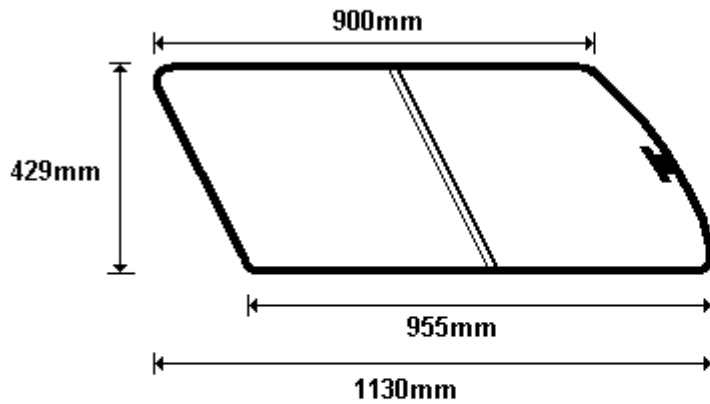

TEMP CW KING 109/B AAR  
SIZE: 417x569 (0.24)

General Hinges

(011) 907 1755/6

TRITON  
CWKING110  
CWKING110R

TEMP CW KING 110/A 2x9Ø PAR  
SIZE: 337x625 (0.22)

TEMP CW KING 110/B AAR  
SIZE: 337x600 (0.21)

General Hinges

(011) 907 1755/6

GH2317  
CWKING111G  
CWKING111GR

TEMP CWKING111/A 2x9Ø PAR  
SIZE: 423x650 (0.28)

TEMP CWKING111/B AAR  
SIZE: 422x610 (0.27)

General Hinges

(011) 907 1755/6

GH2302  
CWKING112G  
CWKING112GR

TEMP CWKING112/A 2x9Ø PAR  
SIZE: 422x606 (0.27)

TEMP CWKING112/B REV AAR  
SIZE: 422x560 (0.25)

General Hinges

(011) 907 1755/6

GH2643  
CWKING113G  
CWKING113GR

TEMP CWKING113/A 2x9Ø PAR  
SIZE: 422x653 (0.29)

TEMP CWKING113/B AAR  
SIZE: 422x722 (0.31)

General Hinges

(011) 907 1755/6

GH2566  
CWKING114G  
CWKING114GR

TEMP CWKING114 AAR  
SIZE: 422x683 (0.30)

General Hinges

(011) 907 1755/6

KING LUX SIDE GLASS  
CWKING115G