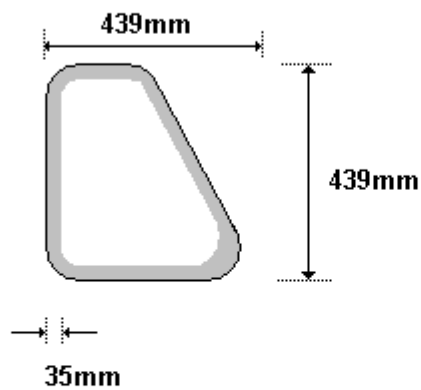

General Hinges

(011) 907 1755/6

GH2317  
CWKING111G  
CWKING111GR

TEMP CWKING111/A 2x9Ø PAR  
SIZE: 423x650 (0.28)

TEMP CWKING111/B AAR  
SIZE: 422x610 (0.27)

General Hinges

(011) 907 1755/6

GH2302  
CWKING112G  
CWKING112GR

TEMP CWKING112/A 2x9Ø PAR  
SIZE: 422x606 (0.27)

TEMP CWKING112/B REV AAR  
SIZE: 422x560 (0.25)

General Hinges

(011) 907 1755/6

GH2643  
CWKING113G  
CWKING113GR

TEMP CWKING113/A 2x9Ø PAR  
SIZE: 422x653 (0.29)

TEMP CWKING113/B AAR  
SIZE: 422x722 (0.31)

General Hinges

(011) 907 1755/6

GH2566  
CWKING114G  
CWKING114GR

TEMP CWKING114 AAR  
SIZE: 422x683 (0.30)

General Hinges

(011) 907 1755/6

KING LUX SIDE GLASS  
CWKING115G

TEMP DRAWING GH1150 AAR  
SIZE: 440x440 (0.20)

General Hinges

(011) 907 1755/6

STYLUX MARK III  
CWKING116  
CWKING116R

TEMP MARK III/A 2x90° PAR  
SIZE: 391x572 (0.23)

TEMP MARK III/B AAR  
SIZE: 390x585 (0.24)