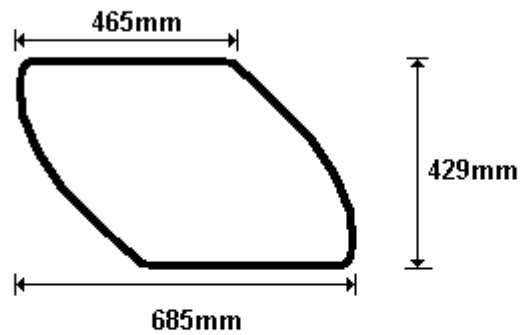

TEMP CW KING 109/B AAR  
SIZE: 417x569 (0.24)

General Hinges

(011) 907 1755/6

TRITON  
CWKING110  
CWKING110R

TEMP CW KING 110/A 2x9Ø PAR  
SIZE: 337x625 (0.22)

TEMP CW KING 110/B AAR  
SIZE: 337x600 (0.21)

General Hinges

(011) 907 1755/6

GH2317  
CWKING111G  
CWKING111GR

TEMP CWKING111/A 2x9Ø PAR  
SIZE: 423x650 (0.28)

TEMP CWKING111/B AAR  
SIZE: 422x610 (0.27)

General Hinges

(011) 907 1755/6

GH2302  
CWKING112G  
CWKING112GR

TEMP CWKING112/A 2x9Ø PAR  
SIZE: 422x606 (0.27)

TEMP CWKING112/B REV AAR  
SIZE: 422x560 (0.25)

General Hinges

(011) 907 1755/6

GH2643  
CWKING113G  
CWKING113GR

TEMP CWKING113/A 2x9Ø PAR  
SIZE: 422x653 (0.29)

TEMP CWKING113/B AAR  
SIZE: 422x722 (0.31)

General Hinges

(011) 907 1755/6

GH2566  
CWKING114G  
CWKING114GR

TEMP CWKING114 AAR  
SIZE: 422x683 (0.30)

General Hinges

(011) 907 1755/6

KING LUX SIDE GLASS  
CWKING115G