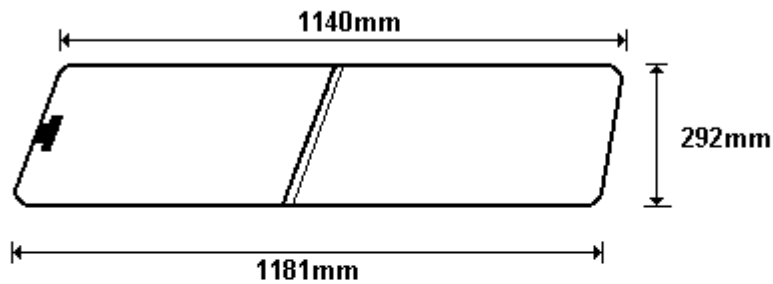

TEMP HILUX STYLUX/B AAR
SIZE: 347x625 (0.22)

General Hinges

(011) 907 1755/6

CWS2 1/2 TONNER
CWCWS102
CWCWS102R

TEMP CW CWS 102/A 2x9Ø PAR
SIZE: 403x350 (0.15)

TEMP CW CWS 102/B AAR
SIZE: 402x310 (0.14)

General Hinges

(011) 907 1755/6

CWS3 1 TONNER
CWCWS103
CWCWS103R

TEMP CW CWS 103/A 2x9Ø PAR
SIZE: 468x400 (0.19)

TEMP CW CWS 103/B AAR
SIZE: 468x391 (0.19)

General Hinges

(011) 907 1755/6

CWS4 CORSA
CWCWS104
CWCWS104R

TEMP CW CWS 104/A 2x9Ø PAR
SIZE: 267x587 (0.17)

TEMP CW CWS 104/B AAR
SIZE: 267x624 (0.17)

General Hinges

(011) 907 1755/6

CWS8 RANGER
CWCWS105
CWCWS105R

TEMP CW CWS 105/A 2x9Ø PAR
SIZE: 410x448 (0.19)

TEMP CW CWS 105/B AAR
SIZE: 408x559 (0.24)

General Hinges

(011) 907 1755/6

CWS19 ISUZU
CWCWS106
CWCWS106R

TEMP CW CWS 106/A 2x9Ø PAR
SIZE: 350x621 (0.22)

TEMP CW CWS 106/B AAR
SIZE: 350x676 (0.25)

General Hinges

(011) 907 1755/6

CWS10 HYUNDAI
CWCWS107
CWCWS107R

TEMP DRW CW CWS 107/A 2x9Ø PAR
SIZE: 416x500 (0.21)