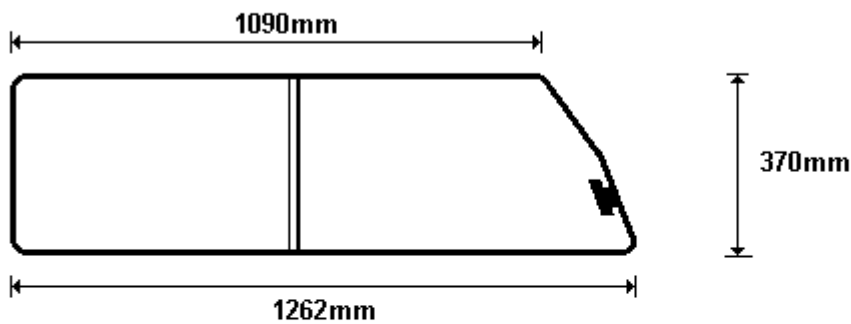

BANTAM STYLUX CLEAR
CWCWS100
CWCWS100R

TEMP KANBAN/A 2x90° PAR
SIZE: 358x519 (0.20)

TEMP DRW KANBAN/B AAR
SIZE: 358x420 (0.16)

General Hinges

(011) 907 1755/6

HILUX STYLUX
CWCWS101
CWCWS101R

TEMP HILUX STYLUX/A 2x90° PAR
SIZE: 347x600 (0.21)

TEMP HILUX STYLUX/B AAR
SIZE: 347x625 (0.22)

General Hinges

(011) 907 1755/6

CWS2 1/2 TONNER
CWCWS102
CWCWS102R

TEMP CW CWS 102/A 2x9Ø PAR
SIZE: 403x350 (0.15)

TEMP CW CWS 102/B AAR
SIZE: 402x310 (0.14)

General Hinges

(011) 907 1755/6

CWS3 1 TONNER
CWCWS103
CWCWS103R

TEMP CW CWS 103/A 2x9Ø PAR
SIZE: 468x400 (0.19)

TEMP CW CWS 103/B AAR
SIZE: 468x391 (0.19)

General Hinges

(011) 907 1755/6

CWS4 CORSA
CWCWS104
CWCWS104R

TEMP CW CWS 104/A 2x9Ø PAR
SIZE: 267x587 (0.17)

TEMP CW CWS 104/B AAR
SIZE: 267x624 (0.17)

General Hinges

(011) 907 1755/6

CWS8 RANGER
CWCWS105
CWCWS105R

TEMP CW CWS 105/A 2x9Ø PAR
SIZE: 410x448 (0.19)

TEMP CW CWS 105/B AAR
SIZE: 408x559 (0.24)

General Hinges