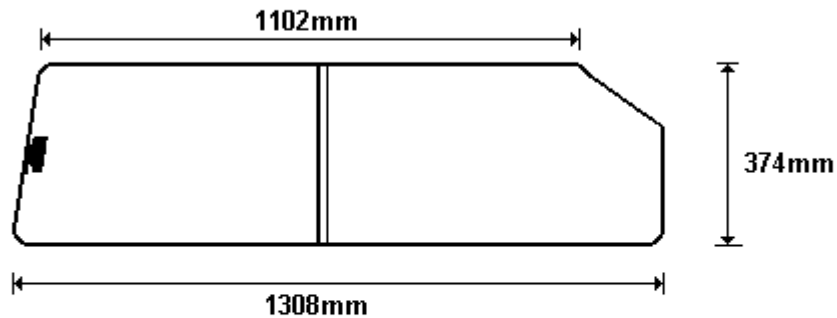

(011) 907 1755/6

CWS3 1 TONNER
CWCWS103
CWCWS103R

TEMP CW CWS 103/A 2x9Ø PAR
SIZE: 468x400 (0.19)

TEMP CW CWS 103/B AAR
SIZE: 468x391 (0.19)

General Hinges

(011) 907 1755/6

CWS4 CORSA
CWCWS104
CWCWS104R

TEMP CW CWS 104/A 2x9Ø PAR
SIZE: 267x587 (0.17)

TEMP CW CWS 104/B AAR
SIZE: 267x624 (0.17)

General Hinges

(011) 907 1755/6

CWS8 RANGER
CWCWS105
CWCWS105R

TEMP CW CWS 105/A 2x9Ø PAR
SIZE: 410x448 (0.19)

TEMP CW CWS 105/B AAR
SIZE: 408x559 (0.24)

General Hinges

(011) 907 1755/6

CWS19 ISUZU
CWCWS106
CWCWS106R

TEMP CW CWS 106/A 2x9Ø PAR
SIZE: 350x621 (0.22)

TEMP CW CWS 106/B AAR
SIZE: 350x676 (0.25)

General Hinges

(011) 907 1755/6

CWS10 HYUNDAI
CWCWS107
CWCWS107R

TEMP DRW CW CWS 107/A 2x9Ø PAR
SIZE: 416x500 (0.21)

TEMP DRW CW CWS 107/B AAR
SIZE: 416x500 (0.21)

General Hinges

(011) 907 1755/6

CWS22 RANGER
CWCWS108
CWCWS108R

TEMP CW CWS 108/A 2x9Ø PAR
SIZE: 388x663 (0.27)

TEMP CW CWS 108/B AAR
SIZE: 389x642 (0.26)

General Hinges