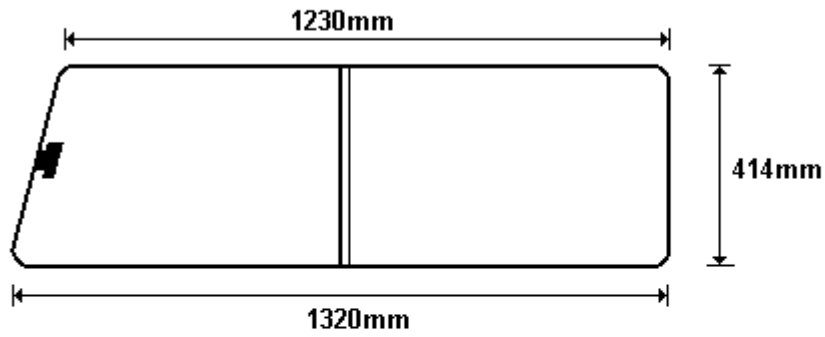

TEMP CW CWS 104/B AAR
SIZE: 267x624 (0.17)

General Hinges

(011) 907 1755/6

CWS8 RANGER
CWCWS105
CWCWS105R

TEMP CW CWS 105/A 2x9Ø PAR
SIZE: 410x448 (0.19)

TEMP CW CWS 105/B AAR
SIZE: 408x559 (0.24)

General Hinges

(011) 907 1755/6

CWS19 ISUZU
CWCWS106
CWCWS106R

TEMP CW CWS 106/A 2x9Ø PAR
SIZE: 350x621 (0.22)

TEMP CW CWS 106/B AAR
SIZE: 350x676 (0.25)

General Hinges

(011) 907 1755/6

CWS10 HYUNDAI
CWCWS107
CWCWS107R

TEMP DRW CW CWS 107/A 2x9Ø PAR
SIZE: 416x500 (0.21)

TEMP DRW CW CWS 107/B AAR
SIZE: 416x500 (0.21)

General Hinges

(011) 907 1755/6

CWS22 RANGER
CWCWS108
CWCWS108R

TEMP CW CWS 108/A 2x9Ø PAR
SIZE: 388x663 (0.27)

TEMP CW CWS 108/B AAR
SIZE: 389x642 (0.26)

General Hinges