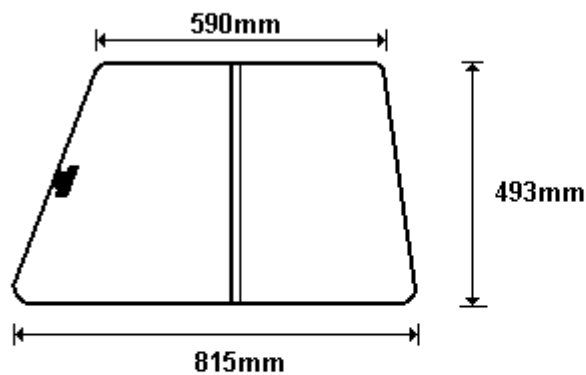

BANTAM STYLUX CLEAR
CWCWS100
CWCWS100R

TEMP KANBAN/A 2x90° PAR
SIZE: 358x519 (0.20)

TEMP DRW KANBAN/B AAR
SIZE: 358x420 (0.16)

General Hinges

(011) 907 1755/6

HILUX STYLUX
CWCWS101
CWCWS101R

TEMP HILUX STYLUX/A 2x90° PAR
SIZE: 347x600 (0.21)

TEMP HILUX STYLUX/B AAR
SIZE: 347x625 (0.22)

General Hinges

(011) 907 1755/6

CWS2 1/2 TONNER
CWCWS102
CWCWS102R

TEMP CW CWS 102/A 2x9Ø PAR
SIZE: 403x350 (0.15)

TEMP CW CWS 102/B AAR
SIZE: 402x310 (0.14)

General Hinges

(011) 907 1755/6

CWS3 1 TONNER
CWCWS103
CWCWS103R

TEMP CW CWS 103/A 2x9Ø PAR
SIZE: 468x400 (0.19)

TEMP CW CWS 103/B AAR
SIZE: 468x391 (0.19)

General Hinges

(011) 907 1755/6

CWS4 CORSA
CWCWS104
CWCWS104R

TEMP CW CWS 104/A 2x9Ø PAR
SIZE: 267x587 (0.17)

TEMP CW CWS 104/B AAR
SIZE: 267x624 (0.17)

General Hinges

(011) 907 1755/6

CWS8 RANGER
CWCWS105
CWCWS105R

TEMP CW CWS 105/A 2x9Ø PAR
SIZE: 410x448 (0.19)

TEMP CW CWS 105/B AAR
SIZE: 408x559 (0.24)

General Hinges