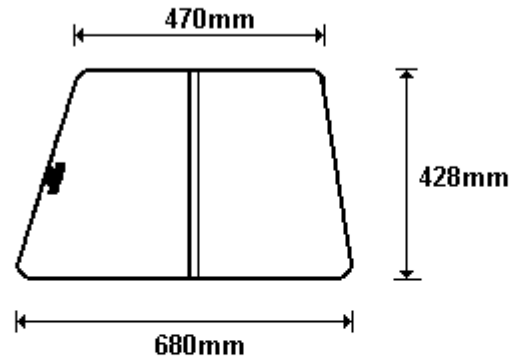

BANTAM STYLUX CLEAR
CWCWS100
CWCWS100R

TEMP KANBAN/A 2x90° PAR
SIZE: 358x519 (0.20)

TEMP DRW KANBAN/B AAR
SIZE: 358x420 (0.16)

General Hinges

(011) 907 1755/6

HILUX STYLUX
CWCWS101
CWCWS101R

TEMP HILUX STYLUX/A 2x90° PAR
SIZE: 347x600 (0.21)

TEMP HILUX STYLUX/B AAR
SIZE: 347x625 (0.22)

General Hinges

(011) 907 1755/6

CWS2 1/2 TONNER
CWCWS102
CWCWS102R

TEMP CW CWS 102/A 2x9Ø PAR
SIZE: 403x350 (0.15)

TEMP CW CWS 102/B AAR
SIZE: 402x310 (0.14)

General Hinges

(011) 907 1755/6

CWS3 1 TONNER
CWCWS103
CWCWS103R

TEMP CW CWS 103/A 2x9Ø PAR
SIZE: 468x400 (0.19)

TEMP CW CWS 103/B AAR
SIZE: 468x391 (0.19)

General Hinges

(011) 907 1755/6

CWS4 CORSA
CWCWS104
CWCWS104R

TEMP CW CWS 104/A 2x9Ø PAR
SIZE: 267x587 (0.17)

TEMP CW CWS 104/B AAR
SIZE: 267x624 (0.17)

General Hinges

(011) 907 1755/6

CWS8 RANGER
CWCWS105
CWCWS105R

TEMP CW CWS 105/A 2x9Ø PAR
SIZE: 410x448 (0.19)

TEMP CW CWS 105/B AAR
SIZE: 408x559 (0.24)

General Hinges