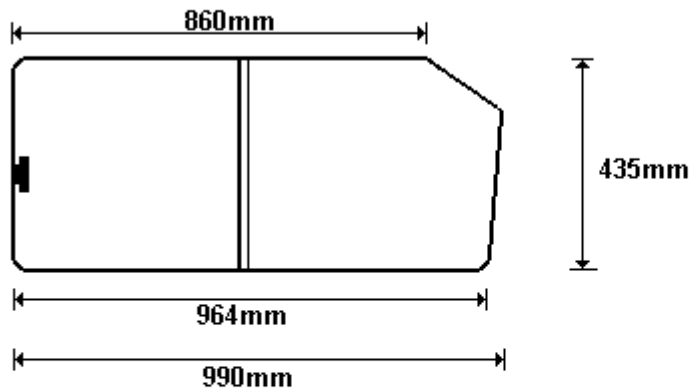

TEMP HILUX STYLUX/B AAR
SIZE: 347x625 (0.22)

General Hinges

(011) 907 1755/6

CWS2 1/2 TONNER
CWCWS102
CWCWS102R

TEMP CW CWS 102/A 2x9Ø PAR
SIZE: 403x350 (0.15)

TEMP CW CWS 102/B AAR
SIZE: 402x310 (0.14)

General Hinges

(011) 907 1755/6

CWS3 1 TONNER
CWCWS103
CWCWS103R

TEMP CW CWS 103/A 2x9Ø PAR
SIZE: 468x400 (0.19)

TEMP CW CWS 103/B AAR
SIZE: 468x391 (0.19)

General Hinges

(011) 907 1755/6

CWS4 CORSA
CWCWS104
CWCWS104R

TEMP CW CWS 104/A 2x9Ø PAR
SIZE: 267x587 (0.17)

TEMP CW CWS 104/B AAR
SIZE: 267x624 (0.17)

General Hinges

(011) 907 1755/6

CWS8 RANGER
CWCWS105
CWCWS105R

TEMP CW CWS 105/A 2x9Ø PAR
SIZE: 410x448 (0.19)

TEMP CW CWS 105/B AAR
SIZE: 408x559 (0.24)

General Hinges

TEMP DRW CW CWS 107/B AAR
SIZE: 416x500 (0.21)

General Hinges

(011) 907 1755/6

CWS22 RANGER
CWCWS108
CWCWS108R

TEMP CW CWS 108/A 2x9Ø PAR
SIZE: 388x663 (0.27)

TEMP CW CWS 108/B AAR
SIZE: 389x642 (0.26)

General Hinges