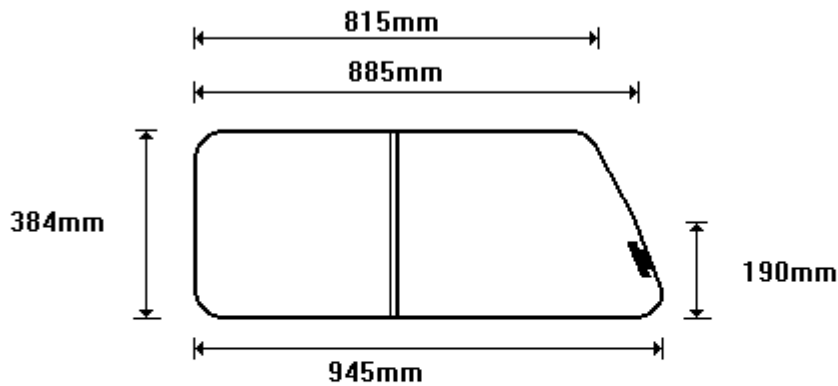

BANTAM STYLUX CLEAR
CWCWS100
CWCWS100R

TEMP KANBAN/A 2x90° PAR
SIZE: 358x519 (0.20)

TEMP DRW KANBAN/B AAR
SIZE: 358x420 (0.16)

General Hinges

(011) 907 1755/6

HILUX STYLUX
CWCWS101
CWCWS101R

TEMP HILUX STYLUX/A 2x90° PAR
SIZE: 347x600 (0.21)

TEMP HILUX STYLUX/B AAR
SIZE: 347x625 (0.22)

General Hinges

(011) 907 1755/6

CWS2 1/2 TONNER
CWCWS102
CWCWS102R

TEMP CW CWS 102/A 2x9Ø PAR
SIZE: 403x350 (0.15)

TEMP CW CWS 102/B AAR
SIZE: 402x310 (0.14)

General Hinges

(011) 907 1755/6

CWS3 1 TONNER
CWCWS103
CWCWS103R

TEMP CW CWS 103/A 2x9Ø PAR
SIZE: 468x400 (0.19)

TEMP CW CWS 103/B AAR
SIZE: 468x391 (0.19)

General Hinges

(011) 907 1755/6

CWS4 CORSA
CWCWS104
CWCWS104R

TEMP CW CWS 104/A 2x9Ø PAR
SIZE: 267x587 (0.17)

TEMP CW CWS 104/B AAR
SIZE: 267x624 (0.17)

General Hinges

(011) 907 1755/6

CWS8 RANGER
CWCWS105
CWCWS105R

TEMP CW CWS 105/A 2x9Ø PAR
SIZE: 410x448 (0.19)

TEMP CW CWS 105/B AAR
SIZE: 408x559 (0.24)

General Hinges