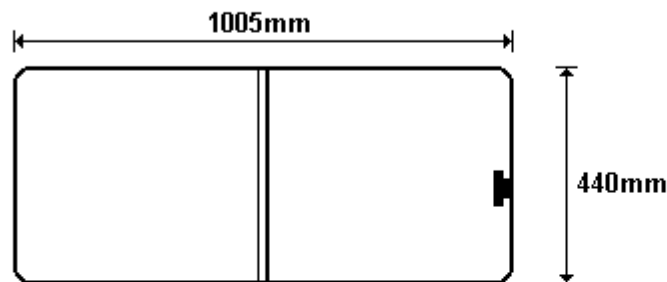

TEMP CW CWS 104/B AAR
SIZE: 267x624 (0.17)

General Hinges

(011) 907 1755/6

CWS8 RANGER
CWCWS105
CWCWS105R

TEMP CW CWS 105/A 2x9Ø PAR
SIZE: 410x448 (0.19)

TEMP CW CWS 105/B AAR
SIZE: 408x559 (0.24)

General Hinges

(011) 907 1755/6

CWS19 ISUZU
CWCWS106
CWCWS106R

TEMP CW CWS 106/A 2x9Ø PAR
SIZE: 350x621 (0.22)

TEMP CW CWS 106/B AAR
SIZE: 350x676 (0.25)

General Hinges

(011) 907 1755/6

CWS10 HYUNDAI
CWCWS107
CWCWS107R

TEMP DRW CW CWS 107/A 2x9Ø PAR
SIZE: 416x500 (0.21)

TEMP DRW CW CWS 107/B AAR
SIZE: 416x500 (0.21)

General Hinges

(011) 907 1755/6

CWS22 RANGER
CWCWS108
CWCWS108R

TEMP CW CWS 108/A 2x9Ø PAR
SIZE: 388x663 (0.27)

TEMP CW CWS 108/B AAR
SIZE: 389x642 (0.26)

General Hinges