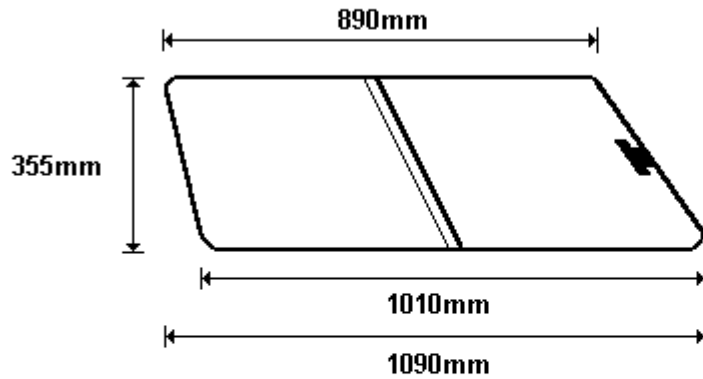

COLOUR PLACE D/CAB  
CWCOL100  
CWCOL100R

TEMP CW COL 100/A 2x9Ø PAR  
SIZE: 328x618 (0.22)

TEMP CW COL 100/B AAR  
SIZE: 328x556 (0.20)

General Hinges

(011) 907 1755/6

COLOUR LAB #2  
CWCOL101  
CWCOL101R

TEMP CW COL 101/A 2x9Ø PAR  
SIZE: 329x569 (0.20)

TEMP CW COL 101/B AAR  
SIZE: 329x579 (0.21)

General Hinges

(011) 907 1755/6