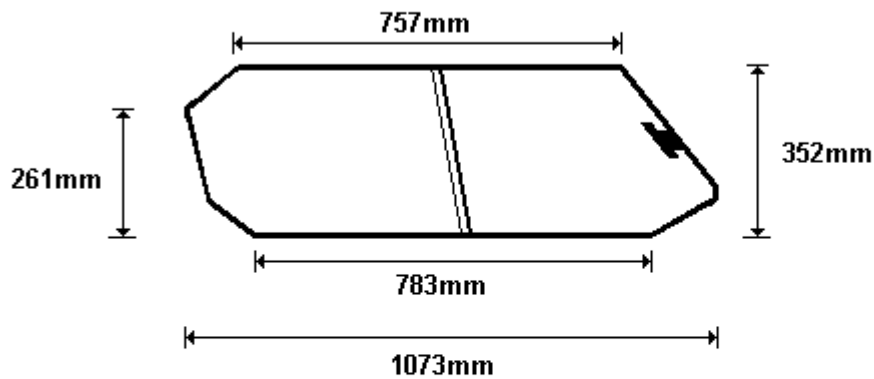

COLOUR PLACE D/CAB  
CWCOL100  
CWCOL100R

TEMP CW COL 100/A 2x9Ø PAR  
SIZE: 328x618 (0.22)

TEMP CW COL 100/B AAR  
SIZE: 328x556 (0.20)

General Hinges

(011) 907 1755/6

COLOUR LAB #2  
CWCOL101  
CWCOL101R

TEMP CW COL 101/A 2x9Ø PAR  
SIZE: 329x569 (0.20)

TEMP CW COL 101/B AAR  
SIZE: 329x579 (0.21)

General Hinges

(011) 907 1755/6