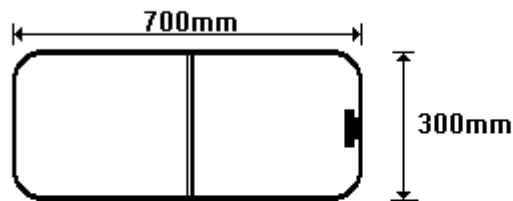

STALLION A
CWJSS100
CWJSS100R

TEMP DRAWING 2x90° PAR
SIZE: 419x460 (0.20)

TEMP DRAWING AAR
SIZE: 419x460 (0.20)

General Hinges

(011) 907 1755/6

STALLION B
CWJSS101
CWJSS101R

TEMP DRAWING 2x90° PAR
SIZE: 420x422 (0.18)

TEMP JSS STALLION/B AAR
SIZE: 419x545 (0.23)

General Hinges

(011) 907 1755/6

JAN SMIT SPECIAL
CWJSS102
CWJSS102R

TEMP JSS/A 2x90° PAR
SIZE: 315x632 (0.21)

TEMP JSS/B AAR
SIZE: 315x632 (0.21)

General Hinges

(011) 907 1755/6

SINGLE SLIDING PERSPEX
CWJSS103
CWJSS103R

TEMP DRAWING 2x90° PAR
SIZE: 273x340 (0.10)

TEMP DRAWING AAR
SIZE: 273x340 (0.10)

General Hinges

(011) 907 1755/6

700x300
CWJSS104
CWJSS104R

TEMP DRAWING 2x9Ø PAR
SIZE: 273x344 (0.10)

TEMP DRAWING AAR
SIZE: 273x344 (0.10)

General Hinges

(011) 907 1755/6

JSS CORSA
CW JSS 105/R
CW JSS 105G/GR

TEMP JSS/COR/A 2x9Ø PAR
SIZE: 366x485 (0.19)

TEMP JSS/COR/B AAR
SIZE: 366x747 (0.28)

General Hinges