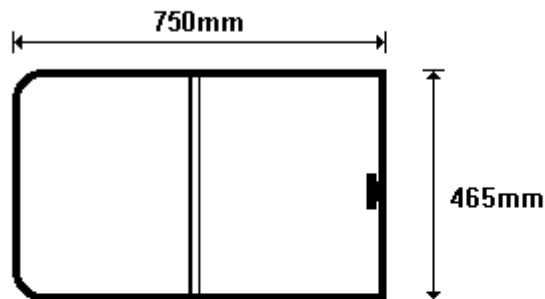

LANDCRUISER PLANT-ON MIDS LH
CW5200

TEMP DRAWING 2x9Ø PAR
SIZE: 455x375 (0.18)

TEMP DRAWING AAR
SIZE: 455x375 (0.18)

General Hinges

(011) 907 1755/6

LANDCRUISER PLANT-ON MIDS RH
CW5200R

TEMP DRAWING 2x9Ø PAR
SIZE: 455x375 (0.18)

TEMP DRAWING AAR
SIZE: 455x375 (0.18)

General Hinges

(011) 907 1755/6

LANDCRUISER PLANT-ON REARS
CW5300
CW5300R

TEMP DRAWING 2x90° PAR
SIZE: 455x670 (0.32)

TEMP DRAWING AAR
SIZE: 455x670 (0.32)

General Hinges