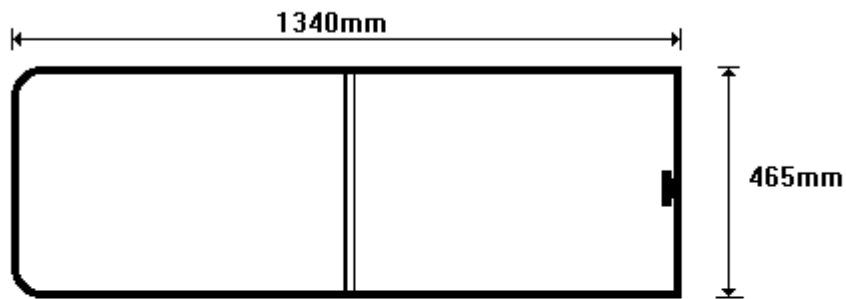

LANDCRUISER PLANT-ON MIDS LH
CW5200

TEMP DRAWING 2x9Ø PAR
SIZE: 455x375 (0.18)

TEMP DRAWING AAR
SIZE: 455x375 (0.18)

General Hinges

(011) 907 1755/6

LANDCRUISER PLANT-ON MIDS RH
CW5200R

TEMP DRAWING 2x9Ø PAR
SIZE: 455x375 (0.18)

TEMP DRAWING AAR
SIZE: 455x375 (0.18)

General Hinges

(011) 907 1755/6

LANDCRUISER PLANT-ON REARS
CW5300
CW5300R

TEMP DRAWING 2x90° PAR
SIZE: 455x670 (0.32)

TEMP DRAWING AAR
SIZE: 455x670 (0.32)

General Hinges