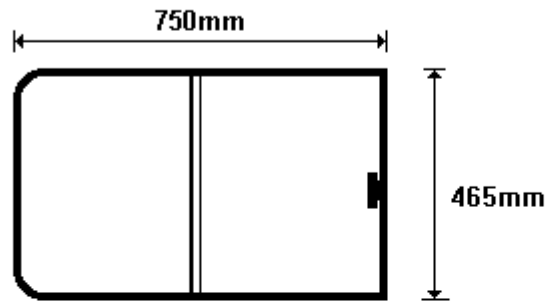

LANDCRUISER PLANT-ON MIDS LH
CW5200

TEMP DRAWING 2x9Ø PAR
SIZE: 455x375 (0.18)

TEMP DRAWING AAR
SIZE: 455x375 (0.18)

General Hinges

(011) 907 1755/6

LANDCRUISER PLANT-ON MIDS RH
CW5200R

TEMP DRAWING 2x9Ø PAR
SIZE: 455x375 (0.18)

TEMP DRAWING AAR
SIZE: 455x375 (0.18)

General Hinges

(011) 907 1755/6

LANDCRUISER PLANT-ON REARS
CW5300
CW5300R

TEMP DRAWING 2x90° PAR
SIZE: 455x670 (0.32)

TEMP DRAWING AAR
SIZE: 455x670 (0.32)

General Hinges