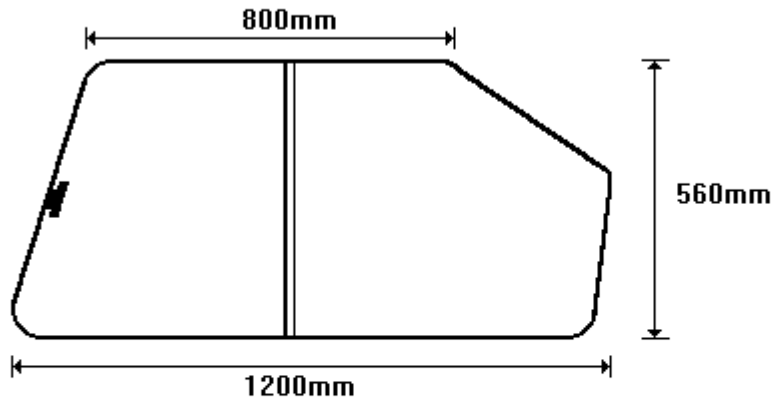

RMA DOUBLE CAB
CWRMA100
CWRMA100R

TEMP RMA/ST/A 2x9Ø PAR
SIZE: 403x575 (0.24)

TEMP DRWG RMA/ST/B AAR
SIZE: 403x500 (0.21)

General Hinges

(011) 907 1755/6

RMA SWB
CWRMA101
CWRMA101R

TEMP RMA/LWB/A 2x9Ø PAR
SIZE: 402x799 (0.34)

TEMP DRWG RMA/LWB/B AAR
SIZE: 400x726 (0.30)

General Hinges

(011) 907 1755/6

RMA LWB
CWRMA102
CWRMA102R

TEMP RMA/ELWB/A 2x90° PAR
SIZE: 403x952 [0.41]

TEMP RMA/ELWB/B AAR
SIZE: 403x880 [0.38]

General Hinges

(011) 907 1755/6

RMA CORSA
CWRMA103
CWRMA103R

TEMP RMA/CR/A 2x90° PAR
SIZE: 370x500 [0.19]

TEMP RMA/CR/B AAR
SIZE: 370x721 [0.27]

General Hinges

(011) 907 1755/6

RMA 1/2 TONNER STANDARD
CWRMA104
CWRMA104R

TEMP DRW RMA1/2 TONNER/A 2x90° PAR
SIZE: 368x477 (0.19)

TEMP DRW RMA1/2 TONNER/B AAR
SIZE: 368x734 (0.28)

General Hinges

(011) 907 1755/6

RMA LWB H/P
CWRMA105
CWRMA105R

TEMP DRWG RMA LWB H/P/A 2x90° PAR
SIZE: 536x528 (0.30)

TEMP DRWG RMA LWB H/P/B AAR
SIZE: 536x655 (0.37)