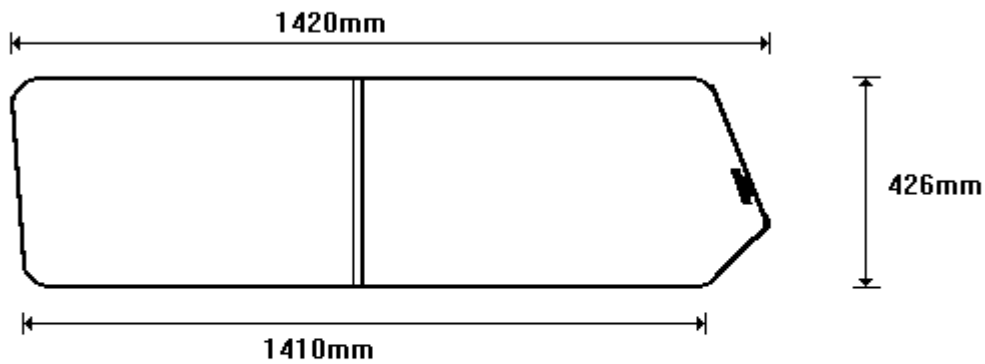

RMA DOUBLE CAB
CWRMA100
CWRMA100R

TEMP RMA/ST/A 2x9Ø PAR
SIZE: 403x575 (0.24)

TEMP DRWG RMA/ST/B AAR
SIZE: 403x500 (0.21)

General Hinges

(011) 907 1755/6

RMA SWB
CWRMA101
CWRMA101R

TEMP RMA/LWB/A 2x9Ø PAR
SIZE: 402x799 (0.34)

TEMP DRWG RMA/LWB/B AAR
SIZE: 400x726 (0.30)

General Hinges

(011) 907 1755/6

RMA LWB
CWRMA102
CWRMA102R

TEMP RMA/ELWB/A 2x90° PAR
SIZE: 403x952 [0.41]

TEMP RMA/ELWB/B AAR
SIZE: 403x880 [0.38]

General Hinges

(011) 907 1755/6

RMA CORSA
CWRMA103
CWRMA103R

TEMP RMA/CR/A 2x90° PAR
SIZE: 370x500 [0.19]

TEMP RMA/CR/B AAR
SIZE: 370x721 [0.27]

General Hinges

(011) 907 1755/6

RMA 1/2 TONNER STANDARD
CWRMA104
CWRMA104R

TEMP DRW RMA1/2 TONNER/A 2x90° PAR
SIZE: 368x477 (0.19)

TEMP DRW RMA1/2 TONNER/B AAR
SIZE: 368x734 (0.28)

General Hinges

(011) 907 1755/6

RMA LWB H/P
CWRMA105
CWRMA105R

TEMP DRWG RMA LWB H/P/A 2x90° PAR
SIZE: 536x528 (0.30)

TEMP DRWG RMA LWB H/P/B AAR
SIZE: 536x655 (0.37)