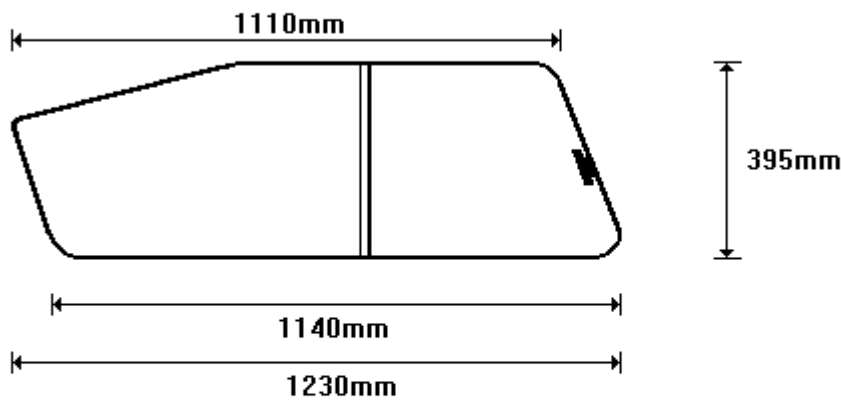

RMA DOUBLE CAB
CWRMA100
CWRMA100R

TEMP RMA/ST/A 2x9Ø PAR
SIZE: 403x575 (0.24)

TEMP DRWG RMA/ST/B AAR
SIZE: 403x500 (0.21)

General Hinges

(011) 907 1755/6

RMA SWB
CWRMA101
CWRMA101R

TEMP RMA/LWB/A 2x9Ø PAR
SIZE: 402x799 (0.34)

TEMP DRWG RMA/LWB/B AAR
SIZE: 400x726 (0.30)

General Hinges

(011) 907 1755/6

RMA LWB
CWRMA102
CWRMA102R

TEMP RMA/ELWB/A 2x90° PAR
SIZE: 403x952 [0.41]

TEMP RMA/ELWB/B AAR
SIZE: 403x880 [0.38]

General Hinges

(011) 907 1755/6

RMA CORSA
CWRMA103
CWRMA103R

TEMP RMA/CR/A 2x90° PAR
SIZE: 370x500 [0.19]

TEMP RMA/CR/B AAR
SIZE: 370x721 [0.27]

General Hinges

(011) 907 1755/6

RMA 1/2 TONNER STANDARD
CWRMA104
CWRMA104R

TEMP DRW RMA1/2 TONNER/A 2x90° PAR
SIZE: 368x477 (0.19)

TEMP DRW RMA1/2 TONNER/B AAR
SIZE: 368x734 (0.28)

General Hinges

(011) 907 1755/6

RMA LWB H/P
CWRMA105
CWRMA105R

TEMP DRWG RMA LWB H/P/A 2x90° PAR
SIZE: 536x528 (0.30)

TEMP DRWG RMA LWB H/P/B AAR
SIZE: 536x655 (0.37)