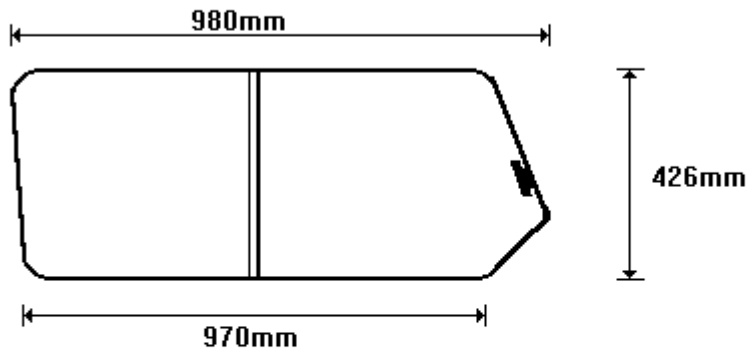

RMA DOUBLE CAB
CWRMA100
CWRMA100R

TEMP RMA/ST/A 2x9Ø PAR
SIZE: 403x575 (0.24)

TEMP DRWG RMA/ST/B AAR
SIZE: 403x500 (0.21)

General Hinges

(011) 907 1755/6

RMA SWB
CWRMA101
CWRMA101R

TEMP RMA/LWB/A 2x9Ø PAR
SIZE: 402x799 (0.34)

TEMP DRWG RMA/LWB/B AAR
SIZE: 400x726 (0.30)

General Hinges

(011) 907 1755/6

RMA LWB
CWRMA102
CWRMA102R

TEMP RMA/ELWB/A 2x90° PAR
SIZE: 403x952 [0.41]

TEMP RMA/ELWB/B AAR
SIZE: 403x880 [0.38]

General Hinges

(011) 907 1755/6

RMA CORSA
CWRMA103
CWRMA103R

TEMP RMA/CR/A 2x90° PAR
SIZE: 370x500 [0.19]

TEMP RMA/CR/B AAR
SIZE: 370x721 [0.27]

General Hinges

(011) 907 1755/6

RMA 1/2 TONNER STANDARD
CWRMA104
CWRMA104R

TEMP DRW RMA1/2 TONNER/A 2x90° PAR
SIZE: 368x477 (0.19)

TEMP DRW RMA1/2 TONNER/B AAR
SIZE: 368x734 (0.28)

General Hinges

(011) 907 1755/6

RMA LWB H/P
CWRMA105
CWRMA105R

TEMP DRWG RMA LWB H/P/A 2x90° PAR
SIZE: 536x528 (0.30)

TEMP DRWG RMA LWB H/P/B AAR
SIZE: 536x655 (0.37)