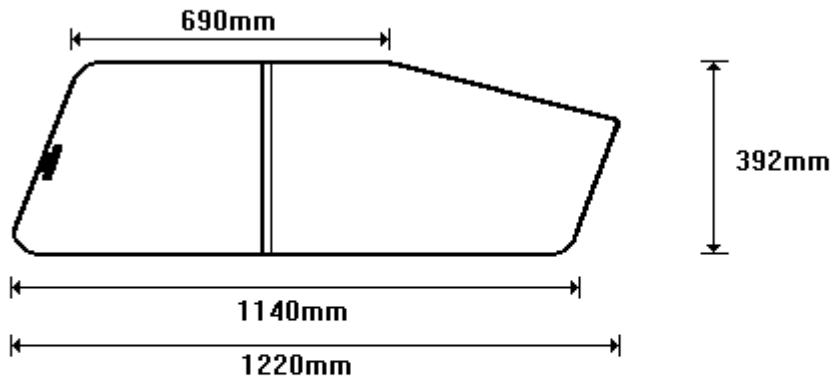

RMA DOUBLE CAB
CWRMA100
CWRMA100R

TEMP RMA/ST/A 2x9Ø PAR
SIZE: 403x575 (0.24)

TEMP DRWG RMA/ST/B AAR
SIZE: 403x500 (0.21)

General Hinges

(011) 907 1755/6

RMA SWB
CWRMA101
CWRMA101R

TEMP RMA/LWB/A 2x9Ø PAR
SIZE: 402x799 (0.34)

TEMP DRWG RMA/LWB/B AAR
SIZE: 400x726 (0.30)

General Hinges

(011) 907 1755/6

RMA LWB
CWRMA102
CWRMA102R

TEMP RMA/ELWB/A 2x90° PAR
SIZE: 403x952 [0.41]

TEMP RMA/ELWB/B AAR
SIZE: 403x880 [0.38]

General Hinges

(011) 907 1755/6

RMA CORSA
CWRMA103
CWRMA103R

TEMP RMA/CR/A 2x90° PAR
SIZE: 370x500 [0.19]

TEMP RMA/CR/B AAR
SIZE: 370x721 [0.27]

General Hinges

(011) 907 1755/6

RMA 1/2 TONNER STANDARD
CWRMA104
CWRMA104R

TEMP DRW RMA1/2 TONNER/A 2x90° PAR
SIZE: 368x477 (0.19)

TEMP DRW RMA1/2 TONNER/B AAR
SIZE: 368x734 (0.28)

General Hinges

(011) 907 1755/6

RMA LWB H/P
CWRMA105
CWRMA105R

TEMP DRWG RMA LWB H/P/A 2x90° PAR
SIZE: 536x528 (0.30)

TEMP DRWG RMA LWB H/P/B AAR
SIZE: 536x655 (0.37)