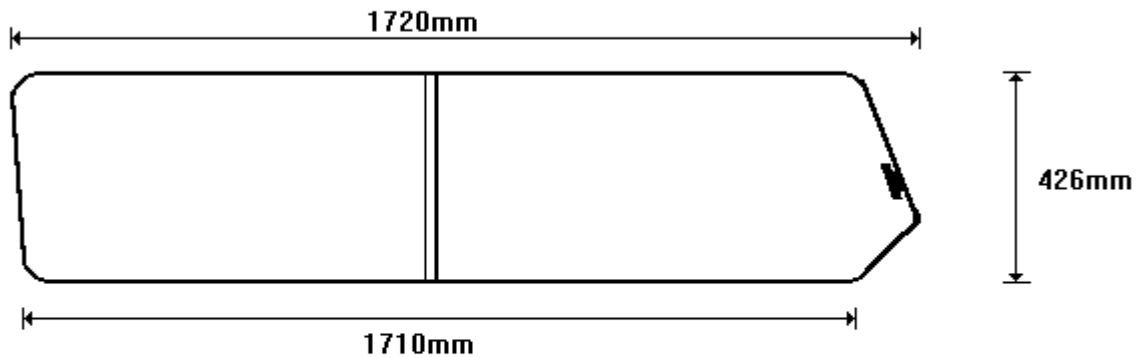

RMA DOUBLE CAB
CWRMA100
CWRMA100R

TEMP RMA/ST/A 2x9Ø PAR
SIZE: 403x575 (0.24)

TEMP DRWG RMA/ST/B AAR
SIZE: 403x500 (0.21)

General Hinges

(011) 907 1755/6

RMA SWB
CWRMA101
CWRMA101R

TEMP RMA/LWB/A 2x9Ø PAR
SIZE: 402x799 (0.34)

TEMP DRWG RMA/LWB/B AAR
SIZE: 400x726 (0.30)

General Hinges

(011) 907 1755/6

RMA LWB
CWRMA102
CWRMA102R

TEMP RMA/ELWB/A 2x90° PAR
SIZE: 403x952 [0.41]

TEMP RMA/ELWB/B AAR
SIZE: 403x880 [0.38]

General Hinges

(011) 907 1755/6

RMA CORSA
CWRMA103
CWRMA103R

TEMP RMA/CR/A 2x90° PAR
SIZE: 370x500 [0.19]

TEMP RMA/CR/B AAR
SIZE: 370x721 [0.27]

General Hinges

(011) 907 1755/6

RMA 1/2 TONNER STANDARD
CWRMA104
CWRMA104R

TEMP DRW RMA1/2 TONNER/A 2x90° PAR
SIZE: 368x477 (0.19)

TEMP DRW RMA1/2 TONNER/B AAR
SIZE: 368x734 (0.28)

General Hinges

(011) 907 1755/6

RMA LWB H/P
CWRMA105
CWRMA105R

TEMP DRWG RMA LWB H/P/A 2x90° PAR
SIZE: 536x528 (0.30)

TEMP DRWG RMA LWB H/P/B AAR
SIZE: 536x655 (0.37)