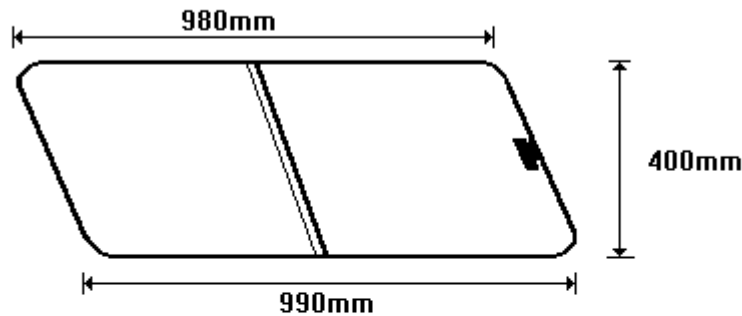

RAD BANTAM
CWRAD101G
CWRAD101GR

TEMP RAD BANTAM/A 2x90° PAR
SIZE: 383x639 (0.26)

TEMP RAD BANTAM/B AAR
SIZE: 383x615 (0.25)

General Hinges

(011) 907 1755/6

NISSAN TWIN CAB
CWRAD102G
CWRAD102GR

TEMP RAD NISSAN TWIN CAB/A 2x90° PAR
SIZE: 374x615 (0.23)

TEMP RAD NISSAN TWIN CAB/B AAR
SIZE: 375x622 (0.23)

General Hinges

(011) 907 1755/6

RAD ISUZU DOUBLE CAB
CWRAD103G
CWRAD103GR

TEMP ISUZU D/CAB/A 2x90° PAR
SIZE: 444x597 (0.27)

TEMP ISUZU D/CAB/B AAR
SIZE: 444x637 (0.29)