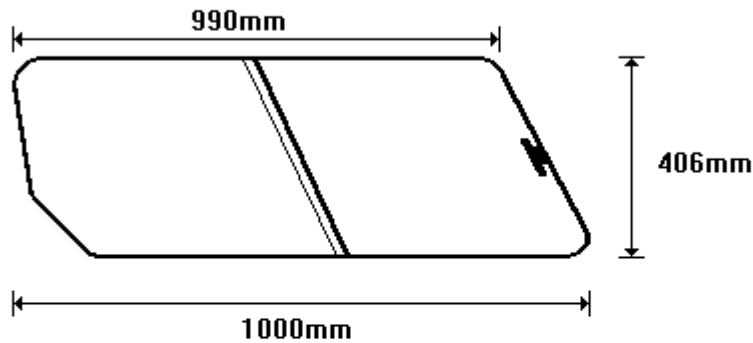

RAD BANTAM
CWRAD101G
CWRAD101GR

TEMP RAD BANTAM/A 2x90° PAR
SIZE: 383x639 (0.26)

TEMP RAD BANTAM/B AAR
SIZE: 383x615 (0.25)

General Hinges

(011) 907 1755/6

NISSAN TWIN CAB
CWRAD102G
CWRAD102GR

TEMP RAD NISSAN TWIN CAB/A 2x90° PAR
SIZE: 374x615 (0.23)

TEMP RAD NISSAN TWIN CAB/B AAR
SIZE: 375x622 (0.23)

General Hinges

(011) 907 1755/6

RAD ISUZU DOUBLE CAB
CWRAD103G
CWRAD103GR

TEMP ISUZU D/CAB/A 2x90° PAR
SIZE: 444x597 (0.27)

TEMP ISUZU D/CAB/B AAR
SIZE: 444x637 (0.29)