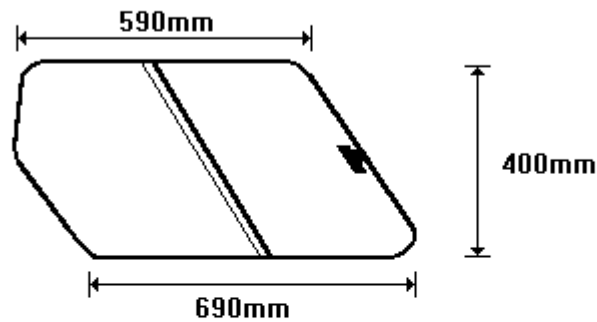

TEMP RAD NISSAN TWIN CAB/B AAR
SIZE: 375x622 (0.23)

General Hinges

(011) 907 1755/6

RAD ISUZU DOUBLE CAB
CWRAD103G
CWRAD103GR

TEMP ISUZU D/CAB/A 2x90° PAR
SIZE: 444x597 (0.27)

TEMP ISUZU D/CAB/B AAR
SIZE: 444x637 (0.29)

General Hinges

(011) 907 1755/6

RAD COURIER DOUBLE CAB
CWRAD104G
CWRAD104GR

TEMP RAD COURIER/A 2x90° PAR
SIZE: 375x445 (0.17)

TEMP RAD COURIER/B AAR
SIZE: 375x445 (0.17)

General Hinges

(011) 907 1755/6

RAD ISUZU LWB
CWRAD105G
CWRAD105GR

TEMP RAD ISUZU LWB/A 2x90° PAR
SIZE: 423x678 (0.30)

TEMP RAD ISUZU LWB/B AAR
SIZE: 423x626 (0.28)

General Hinges

(011) 907 1755/6

CORSA
CWRAD106G
CWRAD106GR

TEMP RAD CORSA/A 2x90° PAR
SIZE: 342x663 (0.24)

TEMP RAD CORSA/B AAR
SIZE: 342x548 (0.19)