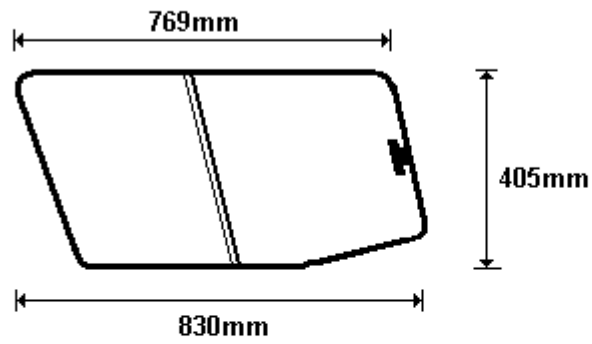

General Hinges

(011) 907 1755/6

RADICAL 2600 HILUX LWB
CWRAD121
CWRAD121R

TEMP CW RAD 121/A 2x9Ø PAR
SIZE: 460x498 (0.24)

TEMP CW RAD 121/B AAR
SIZE: 460x694 (0.33)

General Hinges

(011) 907 1755/6

RAD SUPER CAB
CWRAD122G
CWRAD122GR

TEMP CW RAD 122/A 2x9Ø PAR
SIZE: 380x748 (0.30)

TEMP CW RAD 122/B AAR
SIZE: 380x714 (0.29)

General Hinges

(011) 907 1755/6

RAD MAHINDRA
CWRAD123G
CWRAD123GR

TEMP RAD MAHINDRA/A 2x9Ø PAR
SIZE: 381x458 (0.19)

TEMP RAD MAHINDRA/B AAR
SIZE: 381x410 (0.17)

General Hinges

(011) 907 1755/6