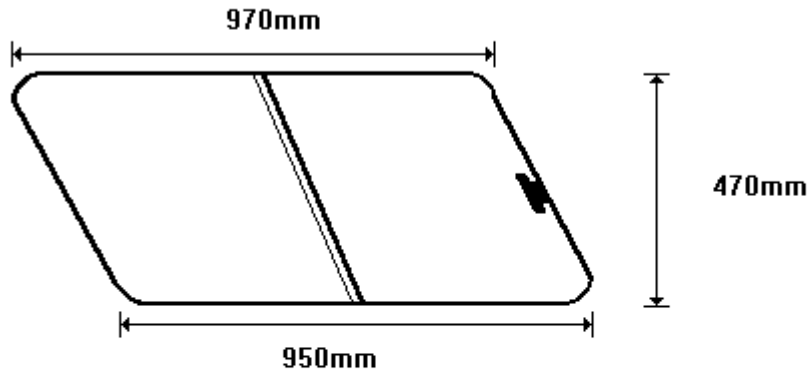

RAD BANTAM
CWRAD101G
CWRAD101GR

TEMP RAD BANTAM/A 2x90° PAR
SIZE: 383x639 (0.26)

TEMP RAD BANTAM/B AAR
SIZE: 383x615 (0.25)

General Hinges

(011) 907 1755/6

NISSAN TWIN CAB
CWRAD102G
CWRAD102GR

TEMP RAD NISSAN TWIN CAB/A 2x90° PAR
SIZE: 374x615 (0.23)

TEMP RAD NISSAN TWIN CAB/B AAR
SIZE: 375x622 (0.23)

General Hinges

(011) 907 1755/6

RAD ISUZU DOUBLE CAB
CWRAD103G
CWRAD103GR

TEMP ISUZU D/CAB/A 2x90° PAR
SIZE: 444x597 (0.27)

TEMP ISUZU D/CAB/B AAR
SIZE: 444x637 (0.29)

TEMP RAD ISUZU LWB/A 2x90° PAR
SIZE: 423x678 (0.30)

TEMP RAD ISUZU LWB/B AAR
SIZE: 423x626 (0.28)

General Hinges

(011) 907 1755/6

CORSA
CWRAD106G
CWRAD106GR

TEMP RAD CORSA/A 2x90° PAR
SIZE: 342x663 (0.24)

TEMP RAD CORSA/B AAR
SIZE: 342x548 (0.19)