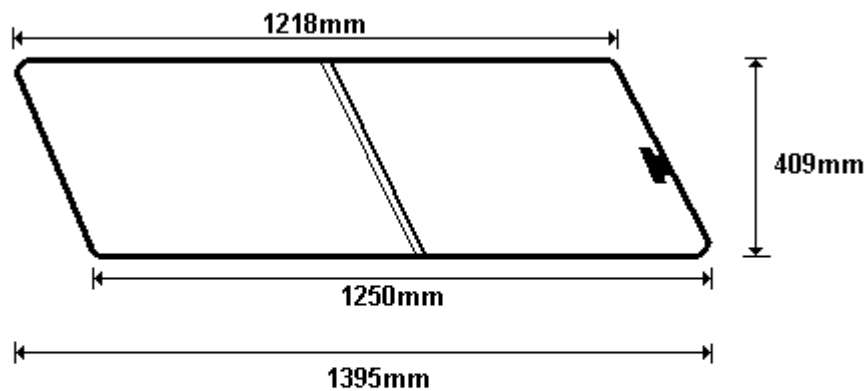

RAD COLT CLUB REEF
CWRAD114G
CWRAD114GR

TEMP CW RAD 114/A 2x90° PAR
SIZE: 385x768 (0.31)

TEMP CW RAD 114/B AAR
SIZE: 385x772 (0.31)

General Hinges

(011) 907 1755/6