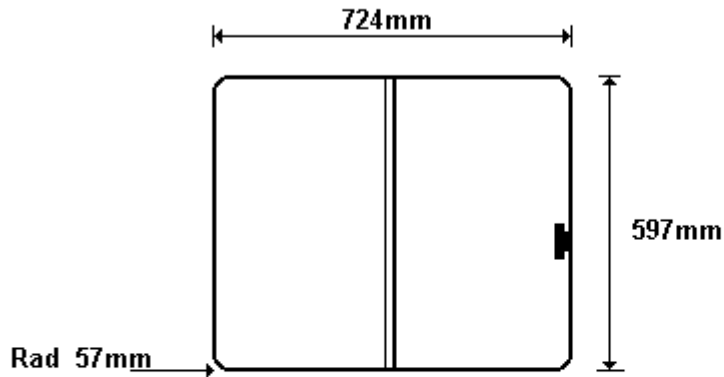

724x597 FRONT SLIDER  
CWRAJ100G  
CWRAJ100GR

TEMP DRW 2x90° PAR  
SIZE: 573x365 (0.22)

TEMP DRW AAR  
SIZE: 573x365 (0.22)

General Hinges

(011) 907 1755/6

1651x635 F/SLIDER  
CWRAJ200G  
CWRAJ200GR

TEMP DRW 2x90° PAR  
SIZE: 611x425 (0.27)

TEMP DRW 2x90° PAR  
SIZE: 611x425 (0.27)

TEMP DRW AAR  
SIZE: 611x425 (0.27)

TEMP DRW AAR  
SIZE: 611x425 (0.27)

General Hinges

(011) 907 1755/6

1283x635 F/SLIDER  
CWRAJ300G  
CWRAJ300GR

TEMP DRW 2x90° PAR  
SIZE: 611x645 (0.41)

TEMP DRW AAR  
SIZE: 611x645 (0.41)

General Hinges

(011) 907 1755/6

4mm GREY GLASS 761x511  
CWRAJ400G

TEMP 21800 AAR  
SIZE: 511x761 (0.41)

General Hinges

(011) 907 1755/6