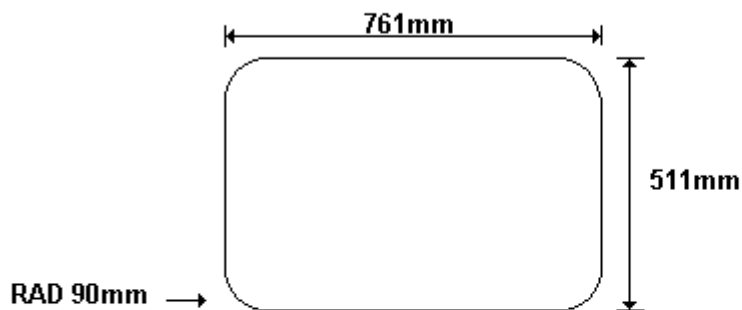

724x597 FRONT SLIDER  
CWRAJ100G  
CWRAJ100GR

TEMP DRW 2x90° PAR  
SIZE: 573x365 (0.22)

TEMP DRW AAR  
SIZE: 573x365 (0.22)

General Hinges

(011) 907 1755/6

1651x635 F/SLIDER  
CWRAJ200G  
CWRAJ200GR

TEMP DRW 2x90° PAR  
SIZE: 611x425 (0.27)

TEMP DRW 2x90° PAR  
SIZE: 611x425 (0.27)

TEMP DRW AAR  
SIZE: 611x425 (0.27)

TEMP DRW AAR  
SIZE: 611x425 (0.27)

General Hinges

(011) 907 1755/6

1283x635 F/SLIDER  
CWRAJ300G  
CWRAJ300GR

TEMP DRW 2x90° PAR  
SIZE: 611x645 (0.41)

TEMP DRW AAR  
SIZE: 611x645 (0.41)

General Hinges

(011) 907 1755/6

4mm GREY GLASS 761x511  
CWRAJ400G

TEMP 21800 AAR  
SIZE: 511x761 (0.41)

General Hinges

(011) 907 1755/6