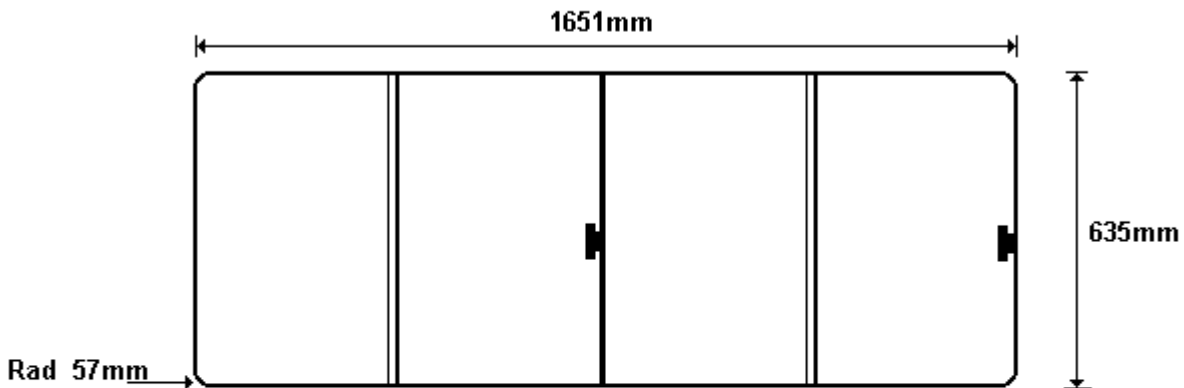

724x597 FRONT SLIDER  
CWRAJ100G  
CWRAJ100GR

TEMP DRW 2x90° PAR  
SIZE: 573x365 (0.22)

TEMP DRW AAR  
SIZE: 573x365 (0.22)

General Hinges

(011) 907 1755/6

1651x635 F/SLIDER  
CWRAJ200G  
CWRAJ200GR

TEMP DRW 2x90° PAR  
SIZE: 611x425 (0.27)

TEMP DRW 2x90° PAR  
SIZE: 611x425 (0.27)

TEMP DRW AAR  
SIZE: 611x425 (0.27)

TEMP DRW AAR  
SIZE: 611x425 (0.27)

General Hinges

(011) 907 1755/6

1283x635 F/SLIDER  
CWRAJ300G  
CWRAJ300GR

TEMP DRW 2x90° PAR  
SIZE: 611x645 (0.41)

TEMP DRW AAR  
SIZE: 611x645 (0.41)

General Hinges

(011) 907 1755/6

4mm GREY GLASS 761x511  
CWRAJ400G

TEMP 21800 AAR  
SIZE: 511x761 (0.41)

General Hinges

(011) 907 1755/6