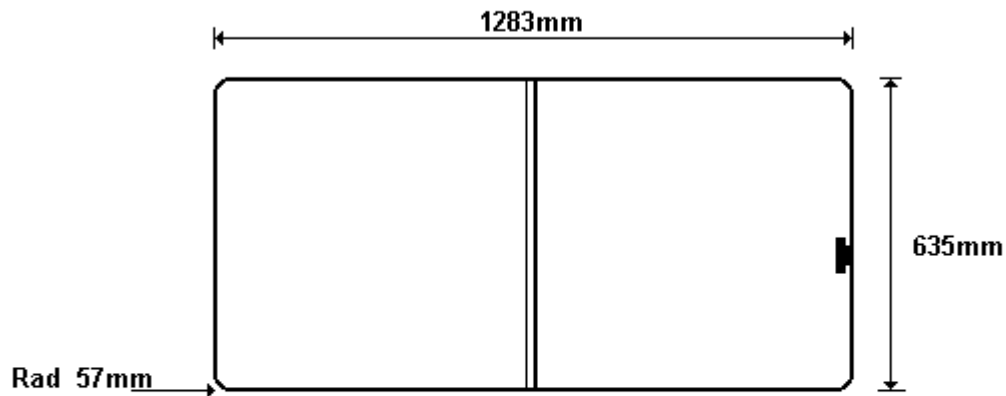

724x597 FRONT SLIDER  
CWRAJ100G  
CWRAJ100GR

TEMP DRW 2x90° PAR  
SIZE: 573x365 (0.22)

TEMP DRW AAR  
SIZE: 573x365 (0.22)

General Hinges

(011) 907 1755/6

1651x635 F/SLIDER  
CWRAJ200G  
CWRAJ200GR

TEMP DRW 2x90° PAR  
SIZE: 611x425 (0.27)

TEMP DRW 2x90° PAR  
SIZE: 611x425 (0.27)

TEMP DRW AAR  
SIZE: 611x425 (0.27)

TEMP DRW AAR  
SIZE: 611x425 (0.27)

General Hinges

(011) 907 1755/6

1283x635 F/SLIDER  
CWRAJ300G  
CWRAJ300GR

TEMP DRW 2x90° PAR  
SIZE: 611x645 (0.41)

TEMP DRW AAR  
SIZE: 611x645 (0.41)

General Hinges

(011) 907 1755/6

4mm GREY GLASS 761x511  
CWRAJ400G

TEMP 21800 AAR  
SIZE: 511x761 (0.41)

General Hinges

(011) 907 1755/6