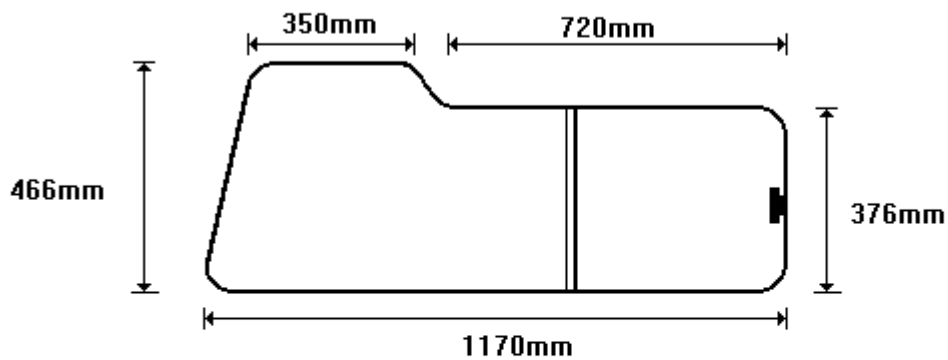

TEMP DRAWING 2x9Ø PAR  
SIZE: 485x290 (0.15)

TEMP ROMA RODEO/B AAR  
SIZE: 486x421 (0.21)

General Hinges

(011) 907 1755/6

ROMA RAND BUGGY SCREEN  
CWROMA120

TEMP ROMA/RAND/B/B/SCREEN AAR  
SIZE: 325x1042 (0.34)

General Hinges

(011) 907 1755/6

BEACH BUGGY HARD TOP  
CWROMA121

TEMP R R BUGGY TAIL GATE AAR  
SIZE: 307x934 (0.31)

General Hinges

(011) 907 1755/6

ROMA ROD  
CWROMA122  
CWROMA122R

TEMP DRW 2x90° PAR  
SIZE: 486x438 (0.23)

TEMP DRW AAR  
SIZE: 486x438 (0.23)

General Hinges

(011) 907 1755/6

ROAMER OSCAR  
CWROMA123  
CWROMA123R

TEMP OSCAR/A 2x90° PAR  
SIZE: 350x424 (0.15)

TEMP OSCAR/B AAR  
SIZE: 442x737 (0.34)

General Hinges