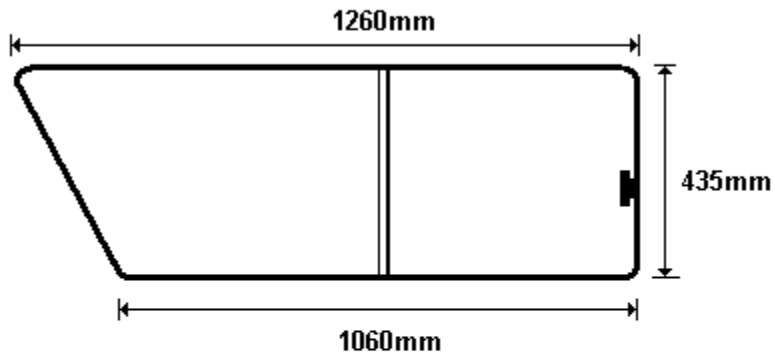

Temp: R MAGNUS/A 2x9Ø PAR  
Size : 350x415 (0.15)

Temp: R MAGNUS/B AAR  
Size: 442x600 (0.27)

Temp: R MAGNUS/C AAR  
Size: 350x150 (0.10)

General Hinges

(011) 907 1755/6

ROAMER GRETAL  
CWROMA126  
CWROMA126R

TEMP ROAMER D/CAB/A 2x 9Ø PAR  
SIZE: 336x640 (0.23)

TEMP ROAMER D/CAB/B AAR  
SIZE: 336x590 (0.21)

General Hinges

(011) 907 1755/6

ROMA TREVOR  
CWROMA127  
CWROMA127R

TEMP ROMA TREVOR/A 2x9Ø PAR  
SIZE: 412x525 (0.22)

TEMP ROMA TREVOR/B AAR  
SIZE: 412x710 (0.31)

General Hinges

(011) 907 1755/6