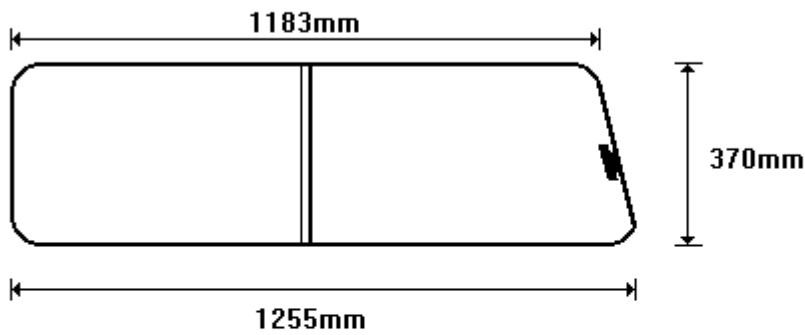

**TEMP** SMALL BANTAM/B AAR  
**SIZE:** 399x650 (0.26)

General Hinges

(011) 907 1755/6

ROMA DIENER  
CWROMA104  
CWROMA104R

TEMP ROMA DIENER/A 2x90° PAR  
SIZE: 407x575 (0.24)

TEMP ROMA DIENER/B AAR  
SIZE: 407x498 (0.21)

General Hinges

(011) 907 1755/6

ROMA DIENER REVERSED  
CWROMA105  
CWROMA105R

TEMP ROMA DIENER/B 2x90° PAR  
SIZE: 407x498 (0.21)

TEMP ROMA DIENER/A AAR NO HOLES  
SIZE: 407x575 (0.24)

General Hinges

(011) 907 1755/6

ROMA NISSAN  
CWROMA106  
CWROMA106R

TEMP ROMA NISSAN/A 2x9Ø PAR  
SIZE: 406x425 (0.18)

TEMP ROMA NISSAN/B AAR  
SIZE: 407x381 (0.17)

General Hinges

(011) 907 1755/6

ROMA RAND  
CWROMA107  
CWROMA107R

TEMP ROMA RAND/A 2x9Ø PAR  
SIZE: 385x696 (0.28)

TEMP ROMA RAND/B AAR  
SIZE: 384x694 (0.28)

General Hinges

(011) 907 1755/6

LARGE ROMA  
CWROMA108  
CWROMA108R

TEMP LARGE ROMA/A 2x90° PAR  
SIZE: 345x649 (0.23)

TEMP LARGE ROMA/B AAR  
SIZE: 344x598 (0.21)