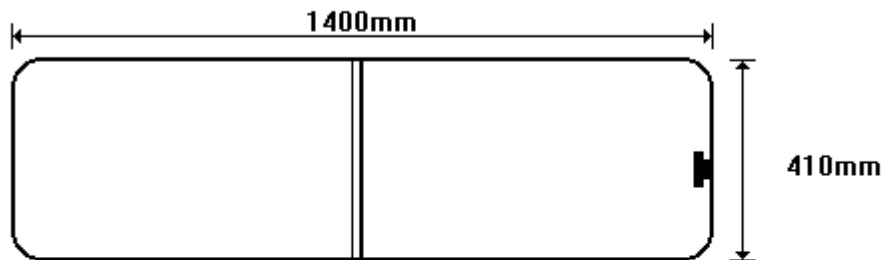

ROMA NISSAN  
CWROMA106  
CWROMA106R

TEMP ROMA NISSAN/A 2x9Ø PAR  
SIZE: 406x425 (0.18)

TEMP ROMA NISSAN/B AAR  
SIZE: 407x381 (0.17)

General Hinges

(011) 907 1755/6

ROMA RAND  
CWROMA107  
CWROMA107R

TEMP ROMA RAND/A 2x9Ø PAR  
SIZE: 385x696 (0.28)

TEMP ROMA RAND/B AAR  
SIZE: 384x694 (0.28)

General Hinges

(011) 907 1755/6

LARGE ROMA  
CWROMA108  
CWROMA108R

TEMP LARGE ROMA/A 2x90° PAR  
SIZE: 345x649 (0.23)

TEMP LARGE ROMA/B AAR  
SIZE: 344x598 (0.21)