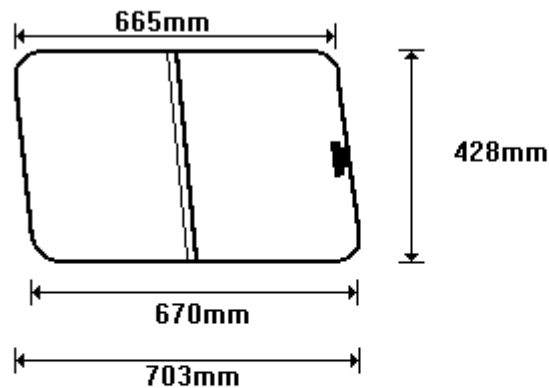

TEMP ROMA RAND/B AAR  
SIZE: 384x694 (0.28)

General Hinges

(011) 907 1755/6

LARGE ROMA  
CWROMA108  
CWROMA108R

TEMP LARGE ROMA/A 2x90° PAR  
SIZE: 345x649 (0.23)

TEMP LARGE ROMA/B AAR  
SIZE: 344x598 (0.21)

General Hinges

(011) 907 1755/6

EXTRA LARGE ROMA  
CWROMA109  
CWROMA109R

TEMP EXTRA LARGE ROMA/A 2x90° PAR  
SIZE: 348x796 (0.28)

TEMP EXTRA LARGE ROMA/B AAR  
SIZE: 348x750 (0.26)

General Hinges

(011) 907 1755/6

ROMA KLAUS  
CWROMA110  
CWROMA110R

TEMP R KLAUS/A 2x90° PAR  
SIZE: 403x708 (0.31)

TEMP R KLAUS/B AAR  
SIZE: 403x612 (0.27)

General Hinges

(011) 907 1755/6

ROMA SUZUKI  
CWROMA111  
CWROMA111R

TEMP ROMA SUZUKI/A 2x90° PAR  
SIZE: 400x388 (0.16)

TEMP ROMA SUZUKI/B AAR  
SIZE: 400x393 (0.16)

General Hinges

(011) 907 1755/6

ROMA LANDROVER  
CWROMA112  
CWROMA112R

TEMP ROMA LANDROVER/A 2x9Ø PAR  
SIZE: 415x440 (0.19)

TEMP ROMA LANDROVER/B AAR  
SIZE: 414x439 (0.19)