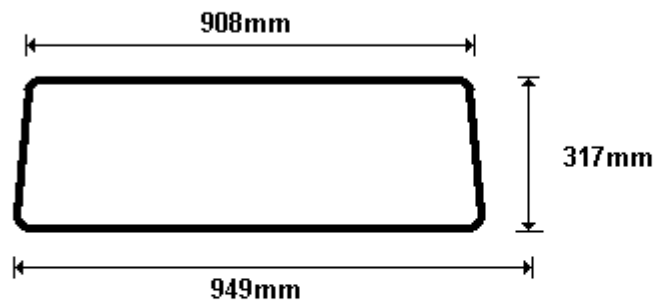

BEACH BUGGY HARD TOP
CWROMA121

TEMP R R BUGGY TAIL GATE AAR
SIZE: 307x934 (0.31)

General Hinges

(011) 907 1755/6