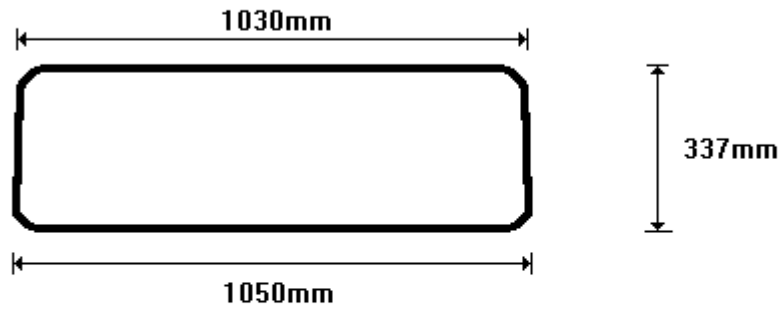

(011) 907 1755/6

ROMA FLUSH  
CWROMA118  
CWROMA118R

TEMP ROMA FLUSH/A 2x9Ø PAR  
SIZE: 349x525 (0.18)

TEMP ROMA FLUSH/B AAR  
SIZE: 349x480 (0.18)

General Hinges

(011) 907 1755/6

ROMA RODEO  
CWROMA119  
CWROMA119R

TEMP DRAWING 2x9Ø PAR  
SIZE: 485x290 (0.15)

TEMP ROMA RODEO/B AAR  
SIZE: 486x421 (0.21)

General Hinges

(011) 907 1755/6

ROMA RAND BUGGY SCREEN  
CWROMA120

TEMP ROMA/RAND/B/B/SCREEN AAR  
SIZE: 325x1042 (0.34)