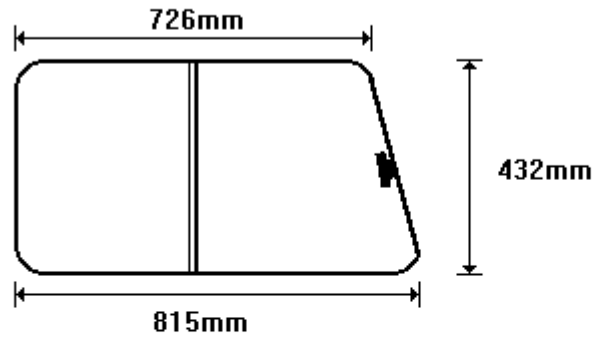

ROMA NISSAN
CWROMA106
CWROMA106R

TEMP ROMA NISSAN/A 2x9Ø PAR
SIZE: 406x425 (0.18)

TEMP ROMA NISSAN/B AAR
SIZE: 407x381 (0.17)

General Hinges

(011) 907 1755/6