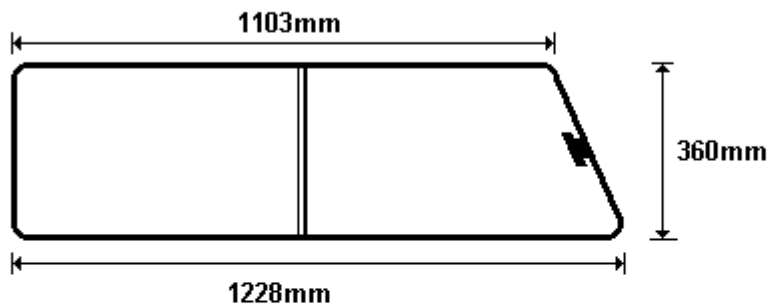

Temp: R MAGNUS/A 2x9Ø PAR  
Size : 350x415 (0.15)

Temp: R MAGNUS/B AAR  
Size: 442x600 (0.27)

Temp: R MAGNUS/C AAR  
Size: 350x150 (0.10)

General Hinges

(011) 907 1755/6

ROAMER GRETAL  
CWROMA126  
CWROMA126R