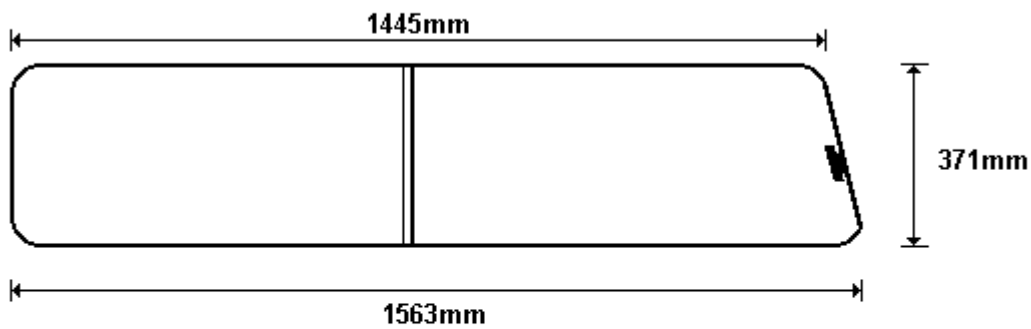

EXTRA LARGE ROMA
CWROMA109
CWROMA109R

TEMP EXTRA LARGE ROMA/A 2x90° PAR
SIZE: 348x796 (0.28)

TEMP EXTRA LARGE ROMA/B AAR
SIZE: 348x750 (0.26)

General Hinges

(011) 907 1755/6