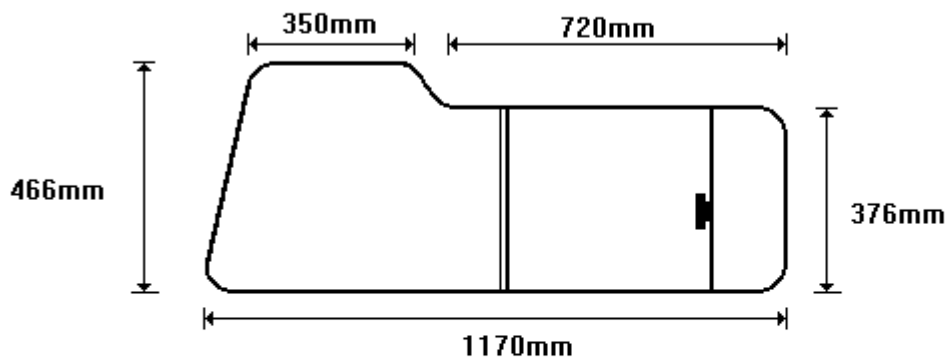

TEMP DRW AAR  
SIZE: 486x438 (0.23)

General Hinges

(011) 907 1755/6

ROAMER OSCAR  
CWROMA123  
CWROMA123R

TEMP OSCAR/A 2x90° PAR  
SIZE: 350x424 (0.15)

TEMP OSCAR/B AAR  
SIZE: 442x737 (0.34)

General Hinges

(011) 907 1755/6

JEEP PLANT ON/ARMY  
CWROMA124  
CWROMA124R

TEMP ARMY JEEP/A 2x9Ø PAR  
SIZE: 423x339 (0.15)

TEMP ARMY JEEP/B AAR  
SIZE: 423x404 (0.18)

General Hinges

(011) 907 1755/6

ROAMER MAGNUS  
CWROMA125  
CWROMA125R

Temp: R MAGNUS/A 2x9Ø PAR  
Size : 350x415 (0.15)

Temp: R MAGNUS/B AAR  
Size: 442x600 (0.27)

Temp: R MAGNUS/C AAR  
Size: 350x150 (0.10)

General Hinges

(011) 907 1755/6

ROAMER GRETAL  
CWROMA126  
CWROMA126R