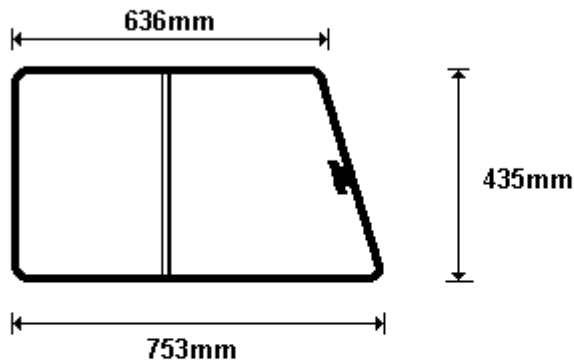

JEEP PLANT ON/ARMY
CWROMA124
CWROMA124R

TEMP ARMY JEEP/A 2x9Ø PAR
SIZE: 423x339 (0.15)

TEMP ARMY JEEP/B AAR
SIZE: 423x404 (0.18)

General Hinges

(011) 907 1755/6