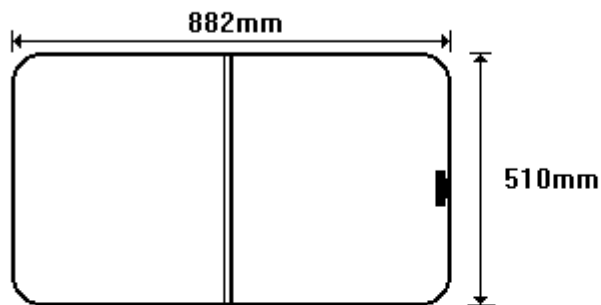

TEMP DRAWING 2x9Ø PAR  
SIZE: 485x290 (0.15)

TEMP ROMA RODEO/B AAR  
SIZE: 486x421 (0.21)

General Hinges

(011) 907 1755/6

ROMA RAND BUGGY SCREEN  
CWROMA120

TEMP ROMA/RAND/B/B/SCREEN AAR  
SIZE: 325x1042 (0.34)

General Hinges

(011) 907 1755/6

BEACH BUGGY HARD TOP  
CWROMA121

TEMP R R BUGGY TAIL GATE AAR  
SIZE: 307x934 (0.31)

General Hinges

(011) 907 1755/6

ROMA ROD  
CWROMA122  
CWROMA122R

TEMP DRW 2x90° PAR  
SIZE: 486x438 (0.23)

TEMP DRW AAR  
SIZE: 486x438 (0.23)

General Hinges

(011) 907 1755/6

ROAMER OSCAR  
CWROMA123  
CWROMA123R

TEMP OSCAR/A 2x90° PAR  
SIZE: 350x424 (0.15)

TEMP OSCAR/B AAR  
SIZE: 442x737 (0.34)

General Hinges