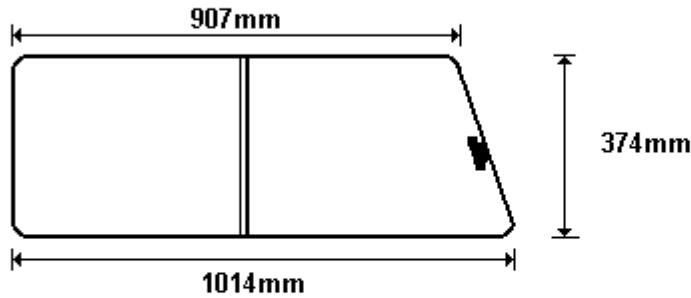

ROMA FLUSH
CWROMA118
CWROMA118R

TEMP ROMA FLUSH/A 2x9Ø PAR
SIZE: 349x525 (0.18)

TEMP ROMA FLUSH/B AAR
SIZE: 349x480 (0.18)

General Hinges

(011) 907 1755/6