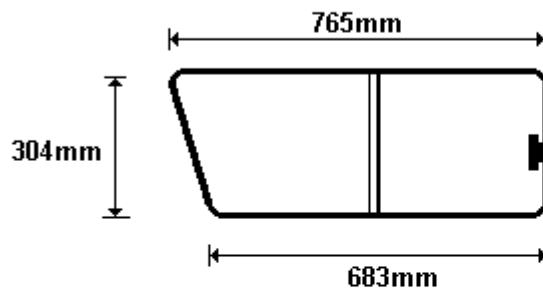

ROMA CORSA
CWROMA113
CWROMA113R

TEMP ROMA CORSA/A 2x9Ø PAR
SIZE: 280x325 (0.10)

TEMP ROMA CORSA/B AAR
SIZE: 280x422 (0.13)

General Hinges

(011) 907 1755/6