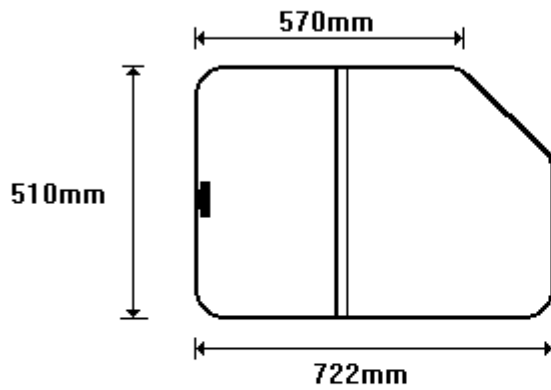

**TEMP** ROMA STALLION/A 2x90° PAR  
**SIZE:** 418x370 (0.16)

**TEMP** ROMA STALLION/B AAR  
**SIZE:** 418x370 (0.16)

General Hinges

(011) 907 1755/6

**ROMA GWE / DD2 SLIDER**  
**CWROMA115**  
**CWROMA115R**

TEMP DRAWING AAR  
SIZE: 425x319 (0.14)

General Hinges

(011) 907 1755/6

ROAMER DEON  
CWROMA117  
CWROMA117R

TEMP ROMA DEON/A 2x9Ø PAR  
SIZE: 349x565 (0.20)

TEMP ROMA DEON/B AAR  
SIZE: 349x519 (0.18)

General Hinges

(011) 907 1755/6

ROMA FLUSH  
CWROMA118  
CWROMA118R

TEMP ROMA FLUSH/A 2x9Ø PAR  
SIZE: 349x525 (0.18)

TEMP ROMA FLUSH/B AAR  
SIZE: 349x480 (0.18)

General Hinges

(011) 907 1755/6

ROMA RODEO  
CWROMA119  
CWROMA119R

TEMP DRAWING 2x9Ø PAR  
SIZE: 485x290 (0.15)

TEMP ROMA RODEO/B AAR  
SIZE: 486x421 (0.21)

General Hinges

(011) 907 1755/6

ROMA RAND BUGGY SCREEN  
CWROMA120

TEMP ROMA/RAND/B/B/SCREEN AAR  
SIZE: 325x1042 (0.34)