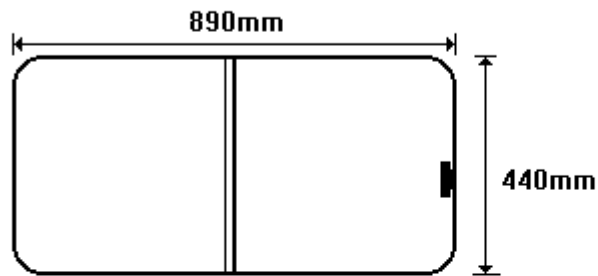

TEMP ROMA RAND/B AAR  
SIZE: 384x694 (0.28)

General Hinges

(011) 907 1755/6

LARGE ROMA  
CWROMA108  
CWROMA108R

TEMP LARGE ROMA/A 2x90° PAR  
SIZE: 345x649 (0.23)

TEMP LARGE ROMA/B AAR  
SIZE: 344x598 (0.21)

ROMA KLAUS  
CWROMA110  
CWROMA110R

TEMP R KLAUS/A 2x90° PAR  
SIZE: 403x708 (0.31)

TEMP R KLAUS/B AAR  
SIZE: 403x612 (0.27)

General Hinges

(011) 907 1755/6

ROMA SUZUKI  
CWROMA111  
CWROMA111R

TEMP ROMA SUZUKI/A 2x90° PAR  
SIZE: 400x388 (0.16)

TEMP ROMA SUZUKI/B AAR  
SIZE: 400x393 (0.16)

General Hinges

(011) 907 1755/6

ROMA LANDROVER  
CWROMA112  
CWROMA112R

TEMP ROMA LANDROVER/A 2x9Ø PAR  
SIZE: 415x440 (0.19)

TEMP ROMA LANDROVER/B AAR  
SIZE: 414x439 (0.19)