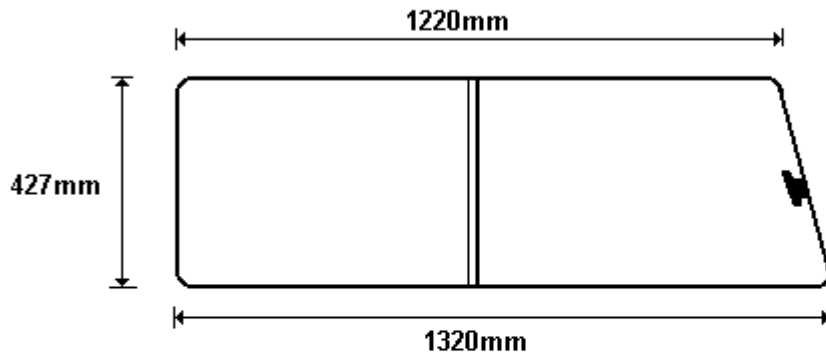

ROMA KLAUS
CWROMA110
CWROMA110R

TEMP R KLAUS/A 2x90° PAR
SIZE: 403x708 (0.31)

TEMP R KLAUS/B AAR
SIZE: 403x612 (0.27)

General Hinges

(011) 907 1755/6