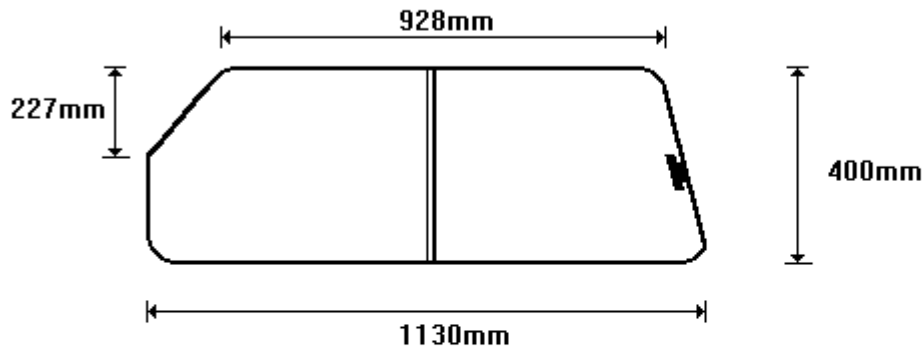

COX 0120 [SAME AS BANTAM]
CWSAC0120
CWSAC0120R

TEMP COX 0120/A 2x90° PAR
SIZE: 374x525 (0.20)

TEMP COX 0120/B AAR
SIZE: 373x598 (0.23)

General Hinges

(011) 907 1755/6