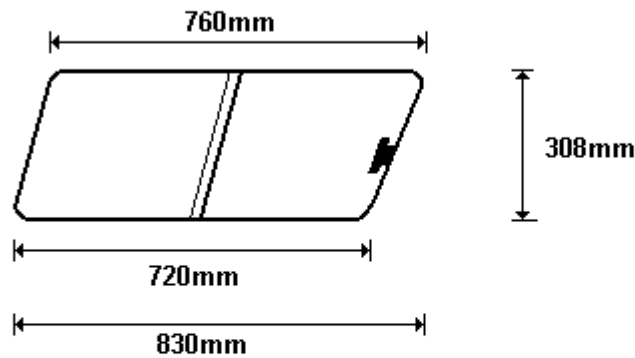

COX 0330 (CORSA)
CWSAC0300
CWSAC0300R

TEMP COX0330/A 2x90° PAR
SIZE: 283x460 (0.14)

TEMP COX0330/B AAR
SIZE: 284x444 (0.14)

General Hinges

(011) 907 1755/6