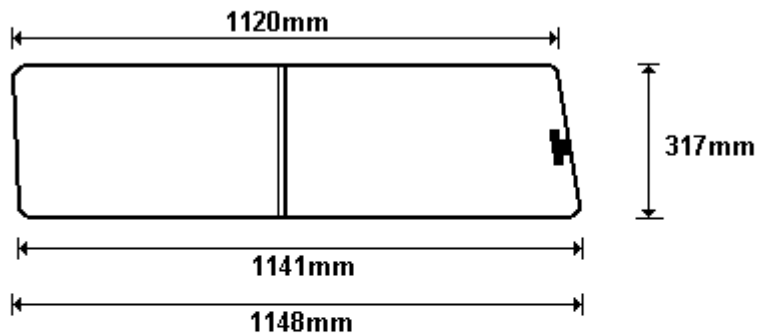

TEMP COX0240/A 2x90° PAR
SIZE: 355x511 (0.20)

TEMP COX0240/B AAR
SIZE: 355x509 (0.20)

General Hinges

(011) 907 1755/6

COX 0250 (NEW MAZDA)
CWSAC0250
CWSAC0250R