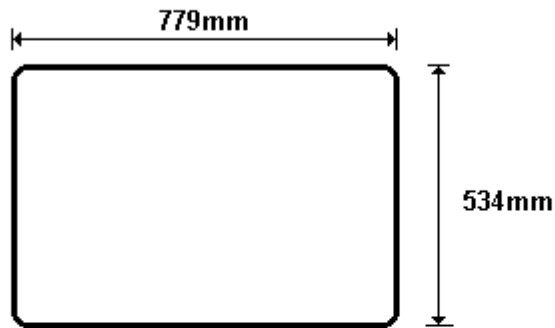

NU START SMALL SECTION
CWNUS100

General Hinges

(011) 907 1755/6