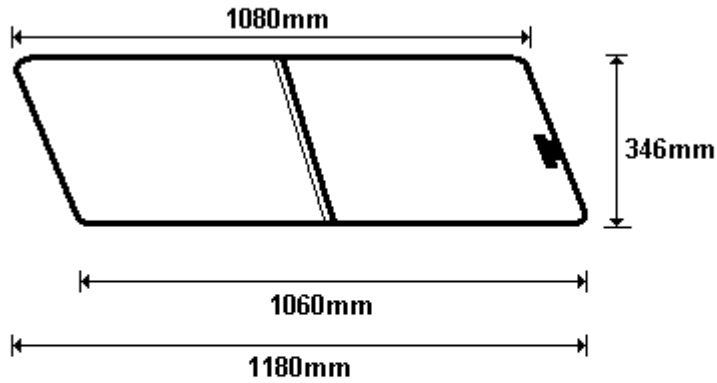

SKYTOPS K9  
CWSKY100  
CWSKY100R

TEMP DRAWING CWSKY100/MA 2x9Ø PAR  
SIZE: 322x612 (0.20)

TEMP DRAWING CWSKY100/MB AAR  
SIZE: 322x626 (0.21)

General Hinges

(011) 907 1755/6

SKYTOPS K10  
CWSKY 200  
CWSKY 200R

TEMP DRWG CWSKY200M/A 2x 9Ø PAR  
SIZE: 370x583 (0.23)

TEMP DRWG CWSKY200M/B AAR  
SIZE: 370x586 (0.23)

General Hinges

(011) 907 1755/6