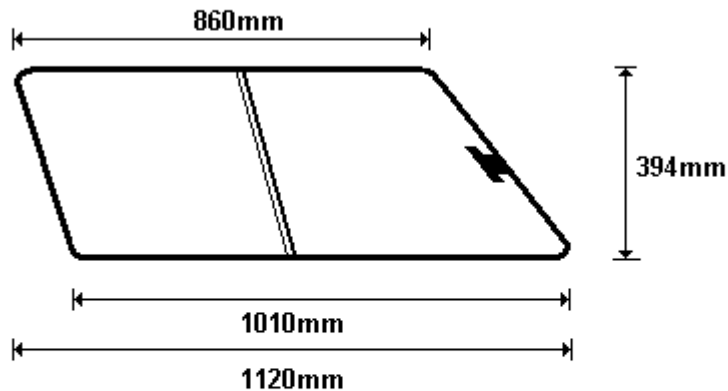

SKYTOPS K9  
CWSKY100  
CWSKY100R

TEMP DRAWING CWSKY100/MA 2x9Ø PAR  
SIZE: 322x612 (0.20)

TEMP DRAWING CWSKY100/MB AAR  
SIZE: 322x626 (0.21)

General Hinges

(011) 907 1755/6

SKYTOPS K10  
CWSKY 200  
CWSKY 200R

TEMP DRWG CWSKY200M/A 2x 9Ø PAR  
SIZE: 370x583 (0.23)

TEMP DRWG CWSKY200M/B AAR  
SIZE: 370x586 (0.23)

General Hinges

(011) 907 1755/6