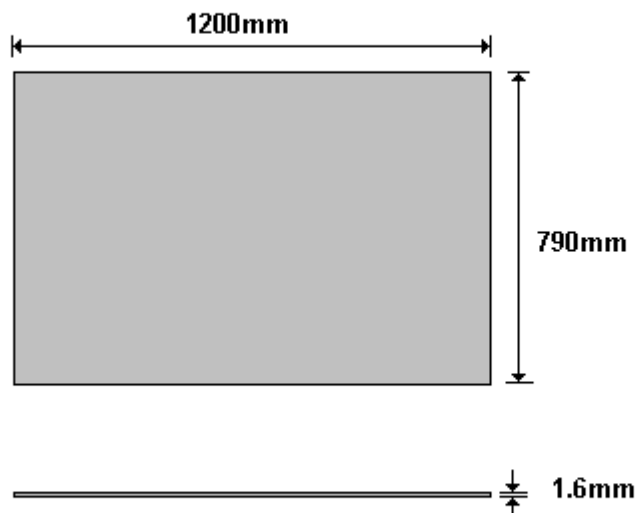

General Hinges

(011) 907 1755/6

ALI PLATE 1200x790x1.6
HWSERCO106

General Hinges

(011) 907 1755/6

ALI PLATE 1240x1055x1.6
HWSERC0107

General Hinges

(011) 907 1755/6