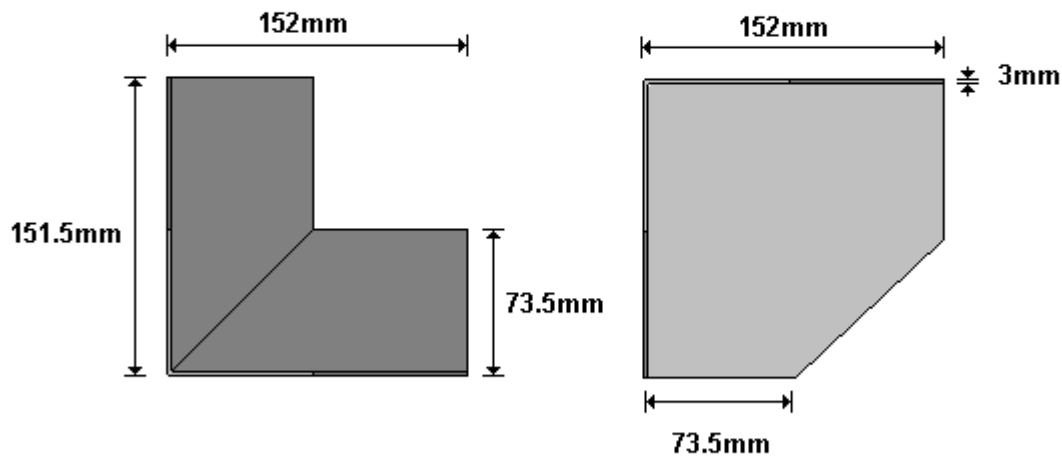

3mm 3CR12 CORNER BRACKETS
HWELF101

General Hinges

(011) 907 1755/6