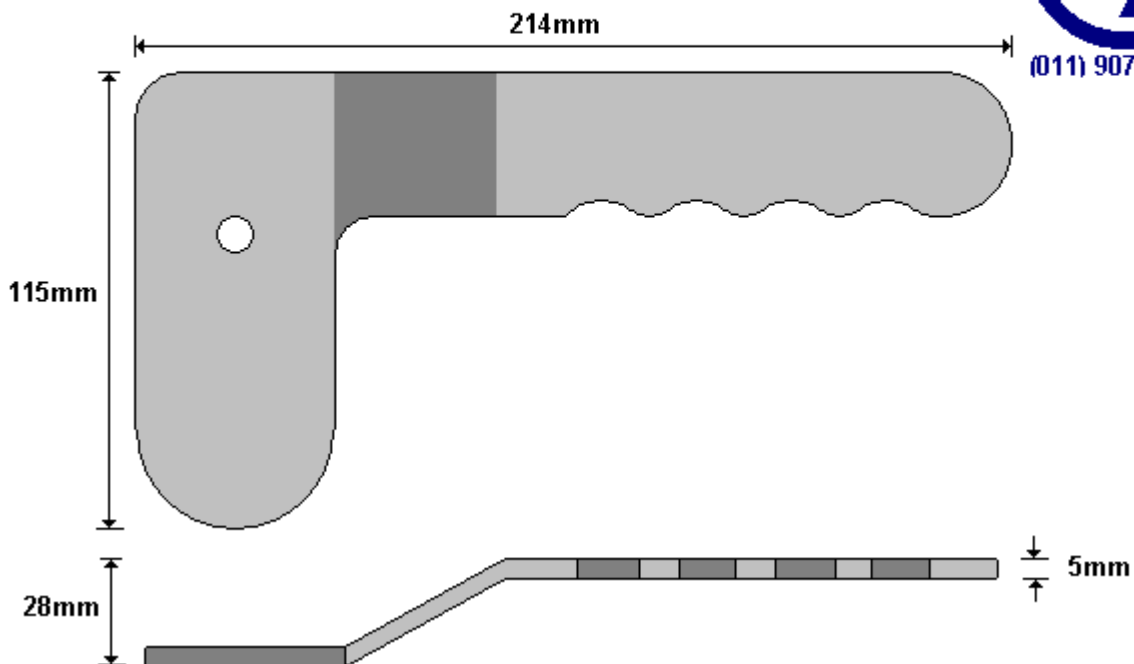

ANTILUCE BRACKET
HWCAB100

General Hinges

(011) 907 1755/6

LONG HANDLES
HWCAB101

General Hinges

(011) 907 1755/6

BUS CORNERS
HWCAB102

General Hinges