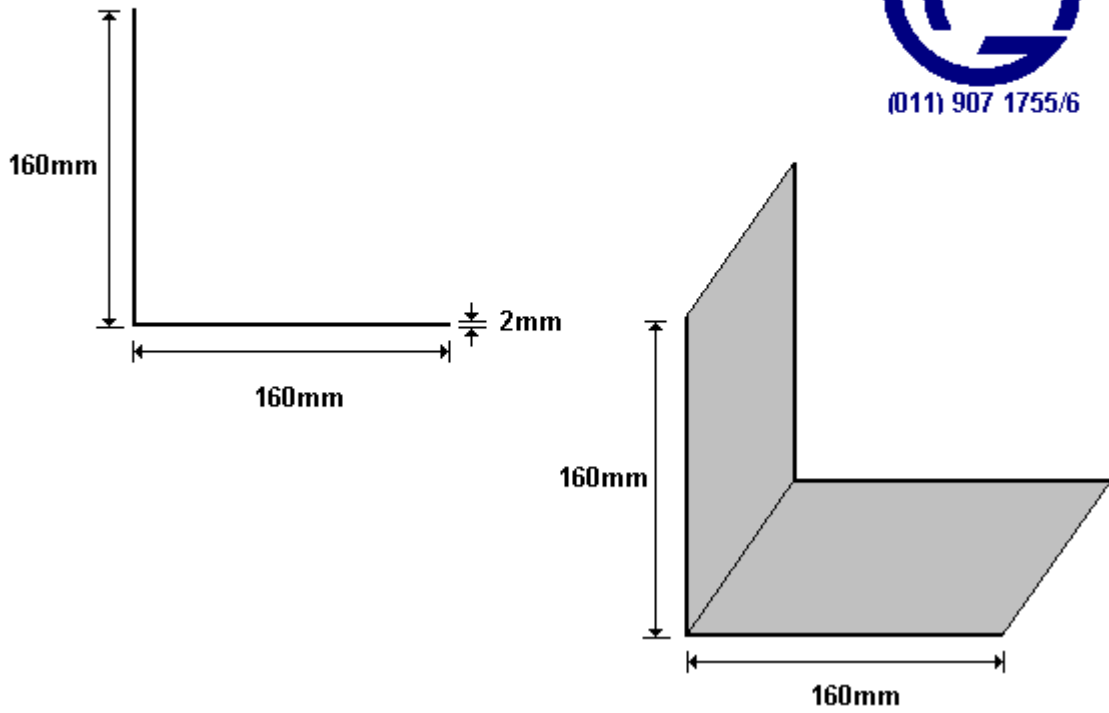

BUSAF CAPS CORNER
HWSERCO105

General Hinges

(011) 907 1755/6

ALI PLATE 1200x790x1.6
HWSERCO106

General Hinges

(011) 907 1755/6