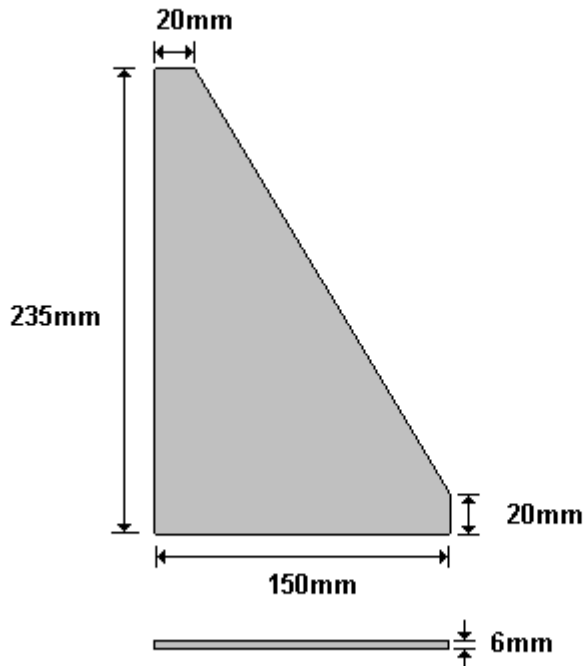

General Hinges

(011) 907 1755/6

SUB FRAME LARGE GUSSET
HWSERC0114

General Hinges

(011) 907 1755/6

BACK FRAME GUSSET
HWSERC0115

General Hinges

(011) 907 1755/6