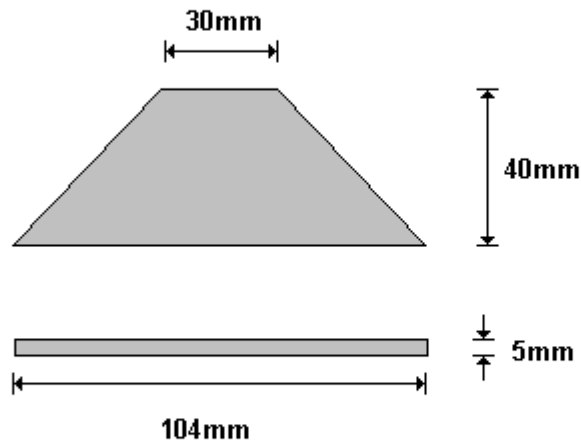

SMALL SUBFRAME GUSSET
HWSERC0125

General Hinges

(011) 907 1755/6