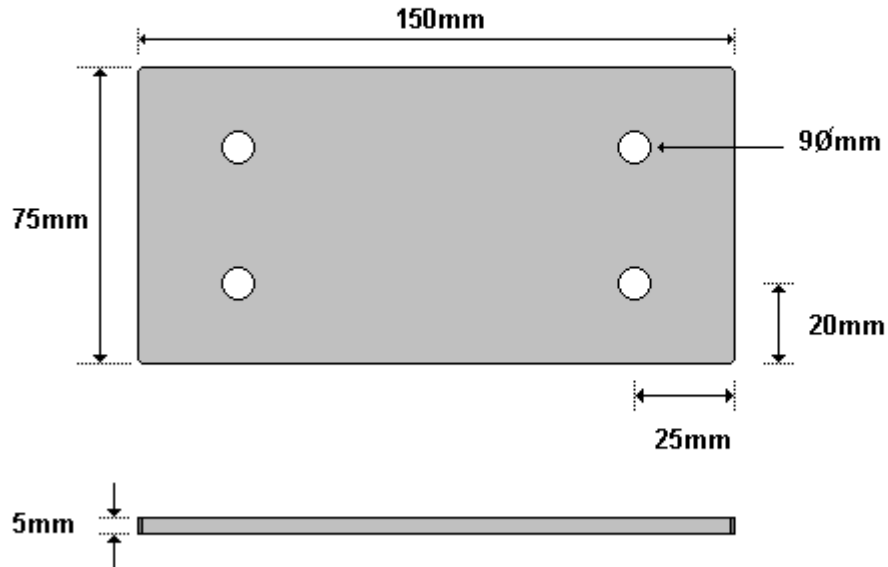

**BEAM MOUNTING BRACKET BASE PLATE
HWGLA700**

General Hinges

(011) 907 1755/6