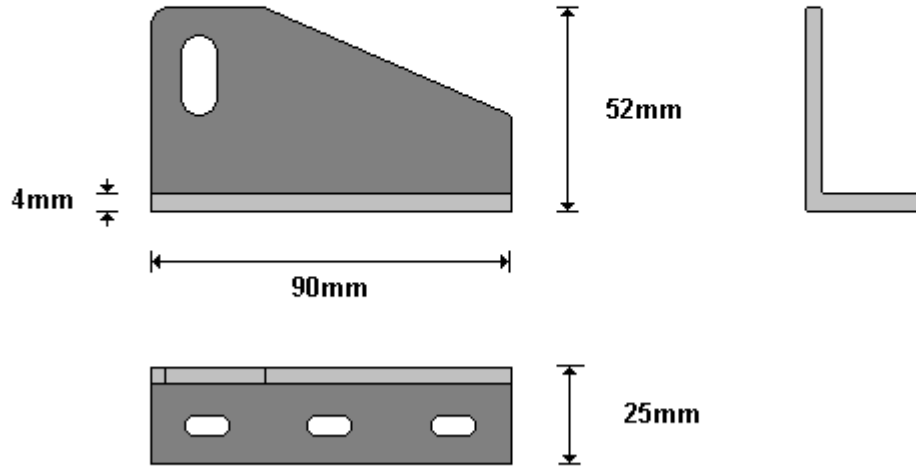

**GLACIER BOTTOM BRACKET HINGE
HWGLA100B**

General Hinges

(011) 907 1755/6