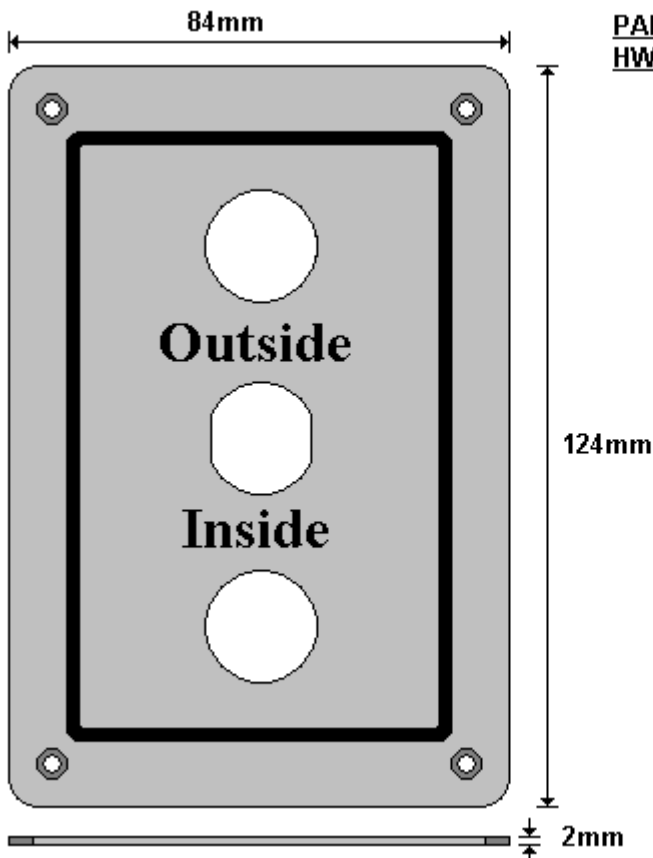

105mm

**PART N ALUMINIUM PLATE
HWITAS513**

General Hinges

(011) 907 1755/6

**PART O ALU PLATE - BIO PLATE
HWITAS514**

General Hinges

(011) 907 1755/6

PART P ALU PLATE - UTILITY PLATE HOLES
HWITAS515