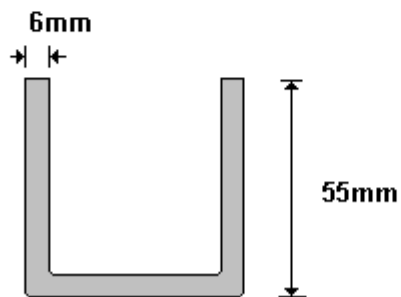

**SPECIAL LARGE DOUBLE BRACKET
HWEVV100**

INSIDE BRACKET

EXTENDED OUTSIDE BRACKET

**M1665 RIVET
GALVANISED**

SPLIT PIN

General Hinges

(011) 907 1755/6

LARGE REAR DOOR STRIKER PLATE
HWRAD105