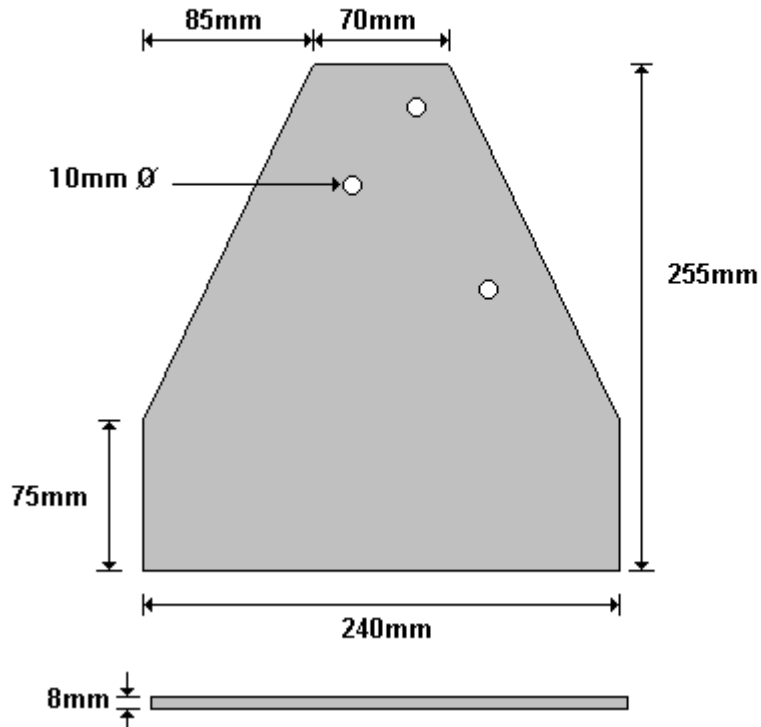

General Hinges

(011) 907 1755/6

2mm L BRACKET
HWROY100

General Hinges

(011) 907 1755/6

ROYAL WEB PLATE 8mm
HWROY101

General Hinges

(011) 907 1755/6