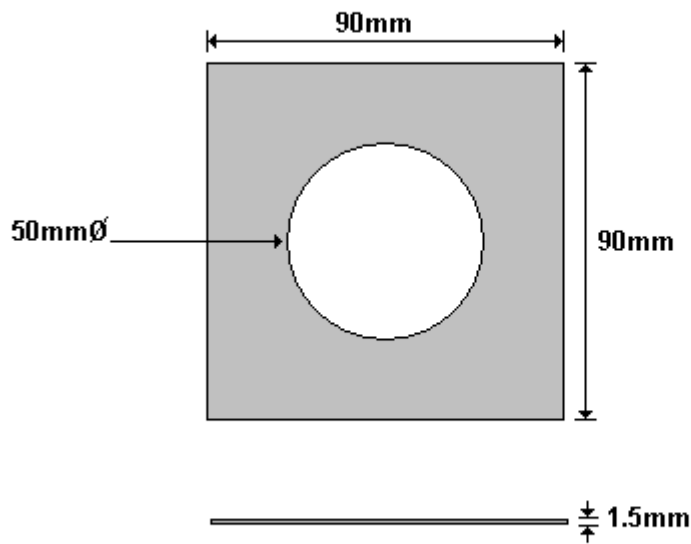

General Hinges

(011) 907 1755/6

DRAIN HOLE PLATES
HWELF102

General Hinges

(011) 907 1755/6

SMALL CORNER CAP STAINLESS STEEL
HWELF103

General Hinges

(011) 907 1755/6