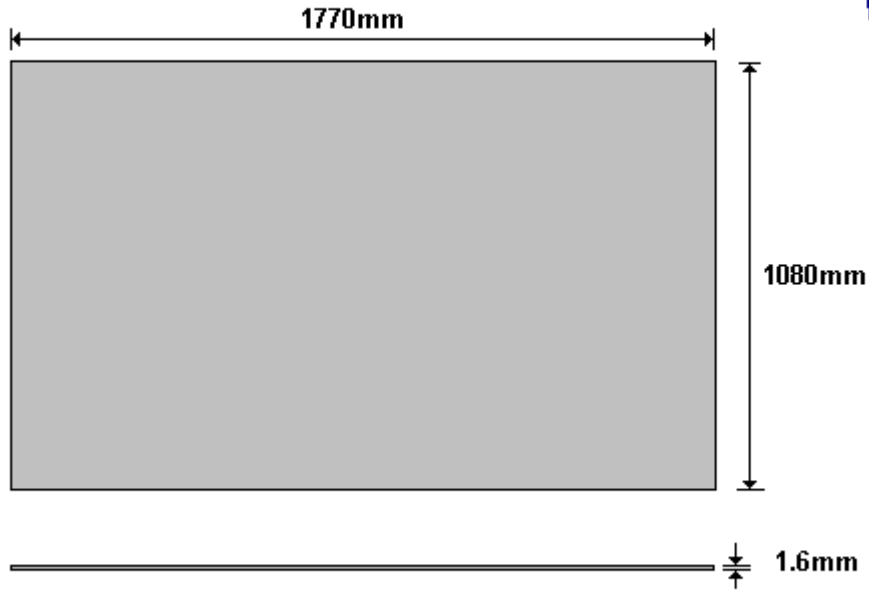

ALI PLATE 1470x1000x1.6
HWSERC0108

General Hinges

(011) 907 1755/6

ALI PLATE 1770x1080x1.6
HWSECO109

General Hinges

(011) 907 1755/6

ALI PLATE 2220x1200x1.6
HWSECO110

General Hinges