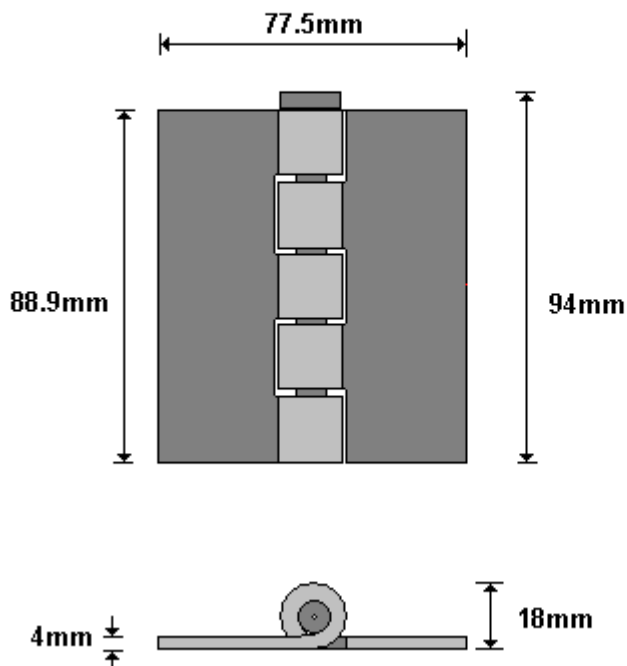

8058895 HINGE 89x76.2x4
HWTRA100

General Hinges

(011) 907 1755/6