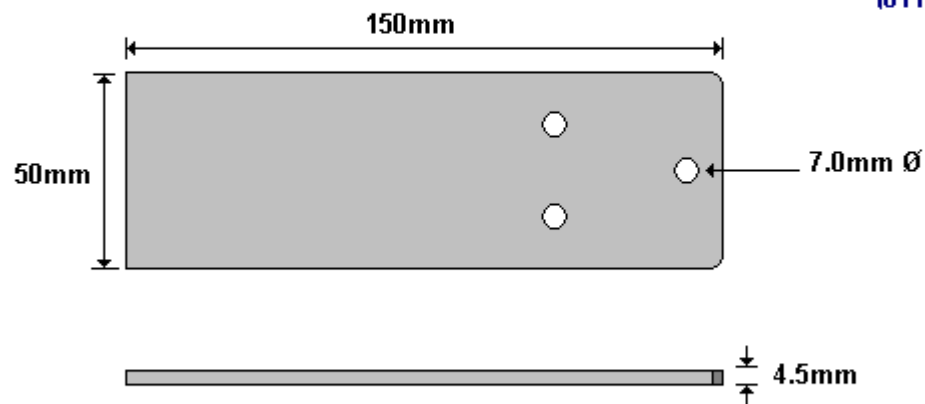

General Hinges

(011) 907 1755/6

SAP SHORT LUGS
HWCAB106

General Hinges

(011) 907 1755/6

ROOF RACK BRACKET
HWCAB107

General Hinges

(011) 907 1755/6