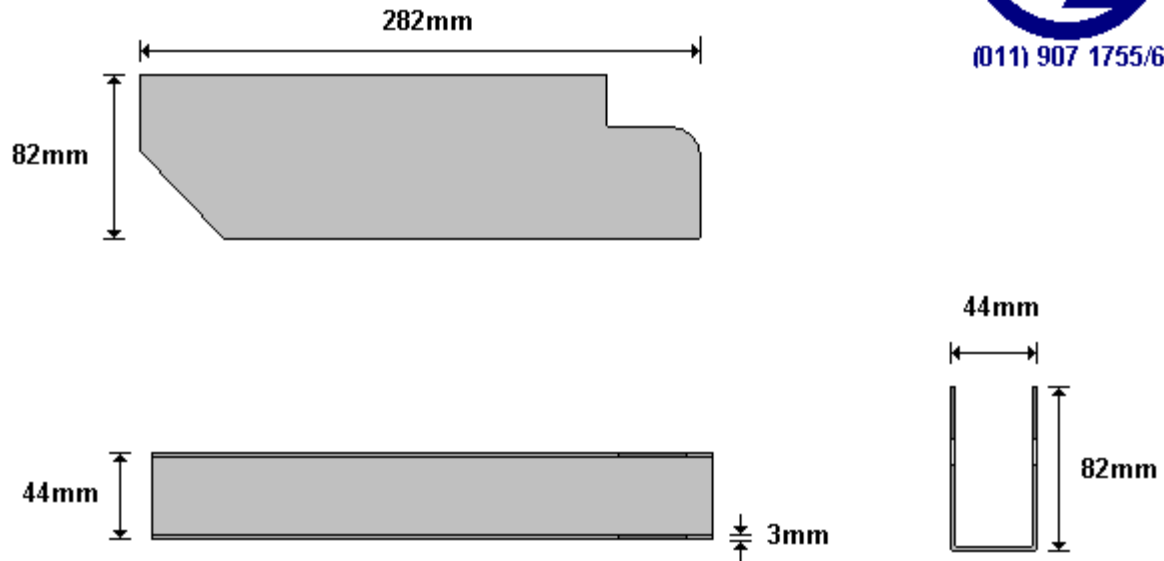

FALSE BULK HEAD 3CR12
HWSERC0116

General Hinges

(011) 907 1755/6