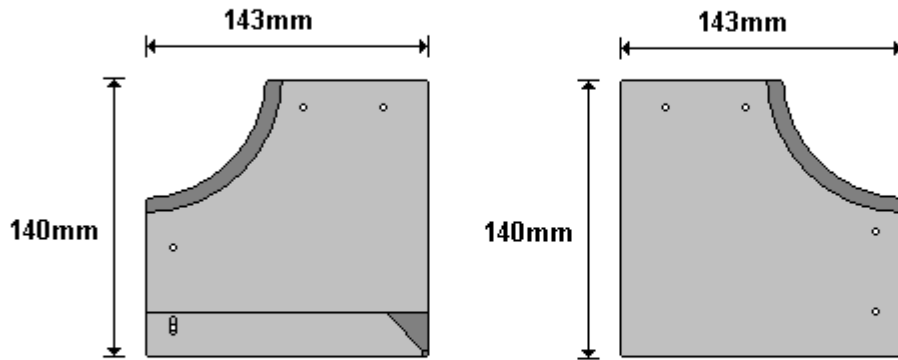

(011) 907 1755/6

BATTERY HINGE
HWC0B100

General Hinges

(011) 907 1755/6

STAINLESS STEEL CORNER BRACKETS
HWELF100

General Hinges

(011) 907 1755/6

3mm 3CR12 CORNER BRACKETS
HWELF101