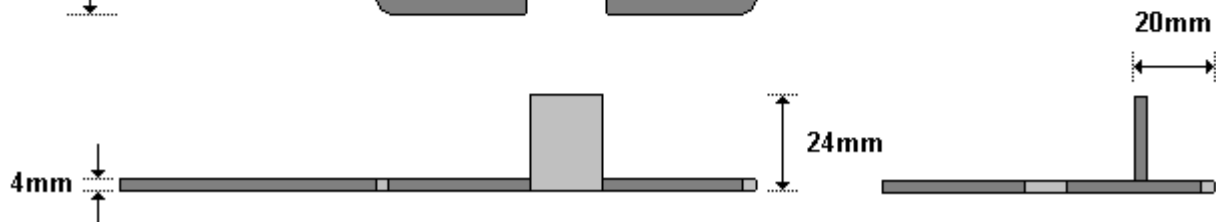

BOTTOM HANGER BRACKET (08-4-01-24)
HWGLA200

General Hinges

(011) 907 1755/6

TOP HANGER BRACKET LH (08-4-01-25)
HWGLA300LH

General Hinges

(011) 907 1755/6