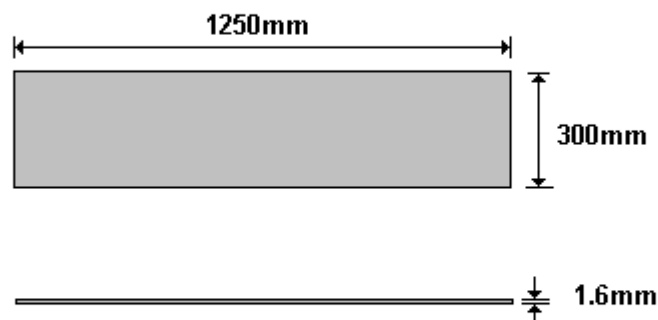

(011) 907 1755/6

BUMPER PLATE 100x100x3
HWSECO103

General Hinges

(011) 907 1755/6

ALI PLATE DOOR PLATE 1250x300x1.6
HWSECO104

General Hinges

(011) 907 1755/6

BUSAF CAPS CORNER
HWSERCO105