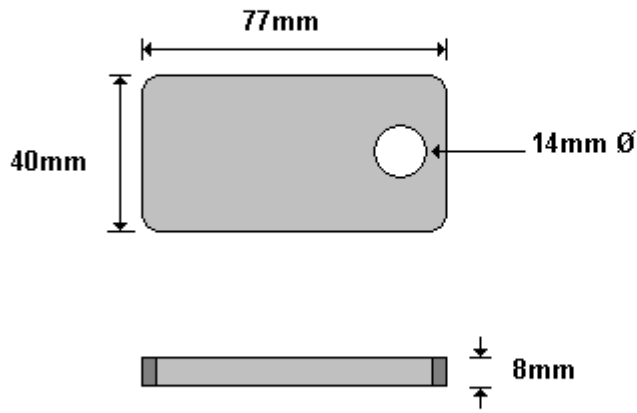

ROOF RACK ANTENNA BRACKET
HWCAB108

General Hinges

(011) 907 1755/6