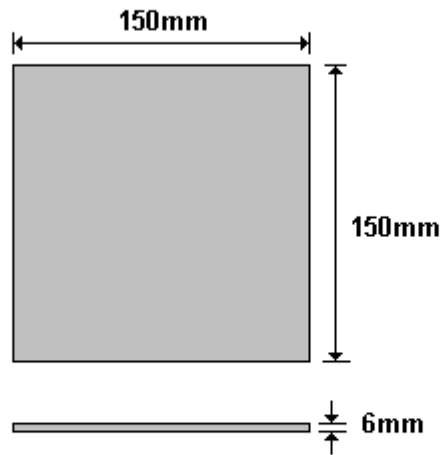

STEEL DOOR PLATE 200x200x6
HWSERCO100

General Hinges

(011) 907 1755/6

STEEL DOOR PLATE 150x150x6
HWSECO101

General Hinges

(011) 907 1755/6

STEEL DOOR PLATE 300x150x6
HWSECO102

General Hinges