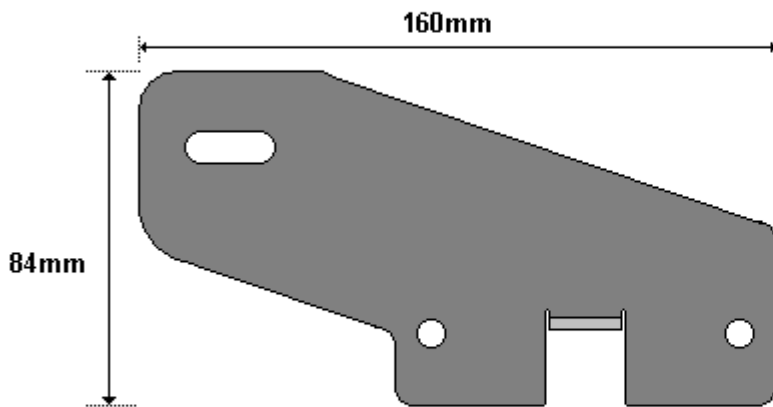

BOTTOM HANGER BRACKET (08-4-01-24)
HWGLA200

General Hinges

(011) 907 1755/6

TOP HANGER BRACKET LH (08-4-01-25)
HWGLA300LH

General Hinges

(011) 907 1755/6