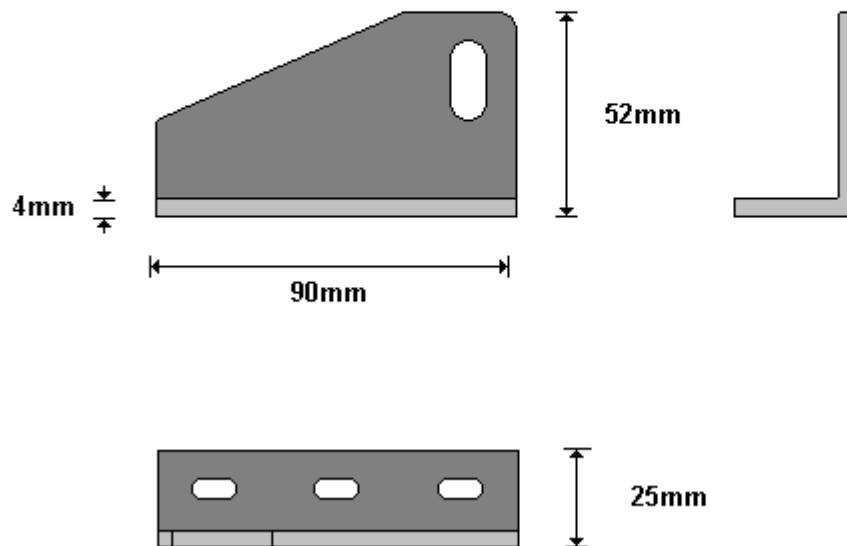

**GLACIER BOTTOM BRACKET HINGE
HWGLA100B**

General Hinges

(011) 907 1755/6

**GLACIER TOP BRACKET HINGE
HWGLA100T**

General Hinges

(011) 907 1755/6

BOTTOM HANGER BRACKET (08-4-01-24)
HWGLA200

General Hinges