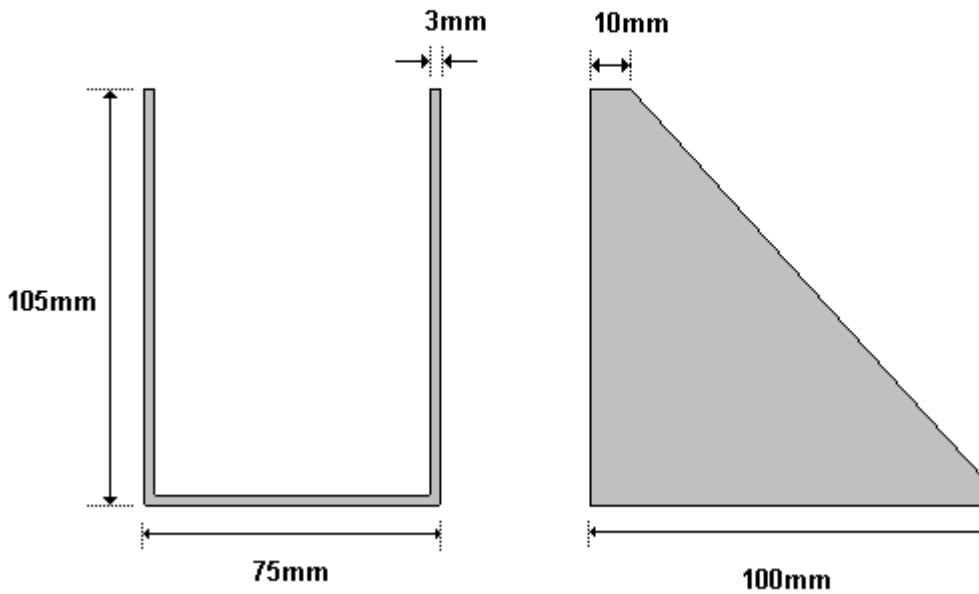

General Hinges

(011) 907 1755/6

**MEAT RAIL, BRACKET & MOUNTING BRACKET SET
HWGLA500**

General Hinges

(011) 907 1755/6

**BEAM MOUNTING BRACKET HOLDING PLATE
HWGLA600**

General Hinges

(011) 907 1755/6