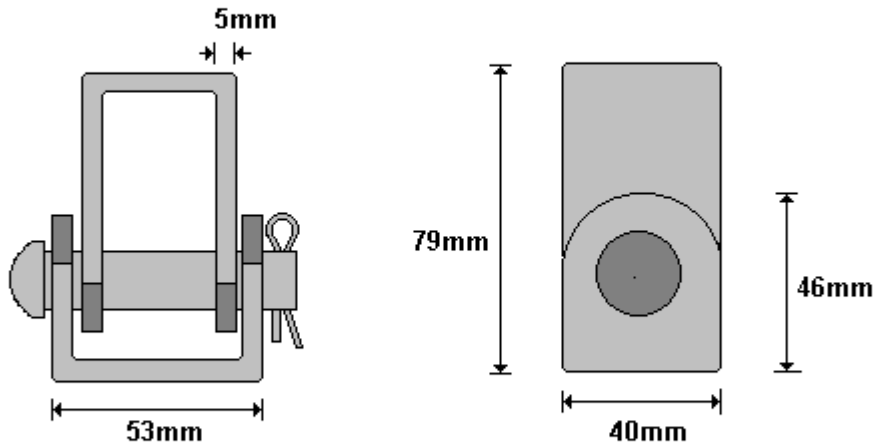

**FABCOM SPECIAL SDB
HWFAB100**

General Hinges

(011) 907 1755/6