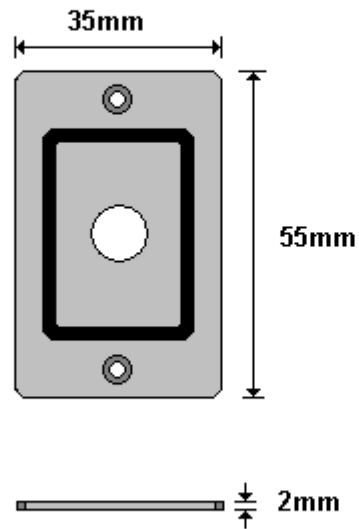

**BEAM MOUNTING BRACKET BASE PLATE
HWGLA700**

General Hinges

(011) 907 1755/6

**PART A ALUMINIUM PLATE - PLAIN PLATE
HWITAS500**

General Hinges

(011) 907 1755/6

PART B ALUMINIUM PLATE - TAG PLAIN PLATE
HWITAS501

General Hinges

(011) 907 1755/6

PART C ALUMINIUM PLATE - TAGPLATE
HWITAS502

General Hinges

(011) 907 1755/6

PART D ALUMINIUM PLATE - UTILITY PLATE
HWITAS503

General Hinges

(011) 907 1755/6