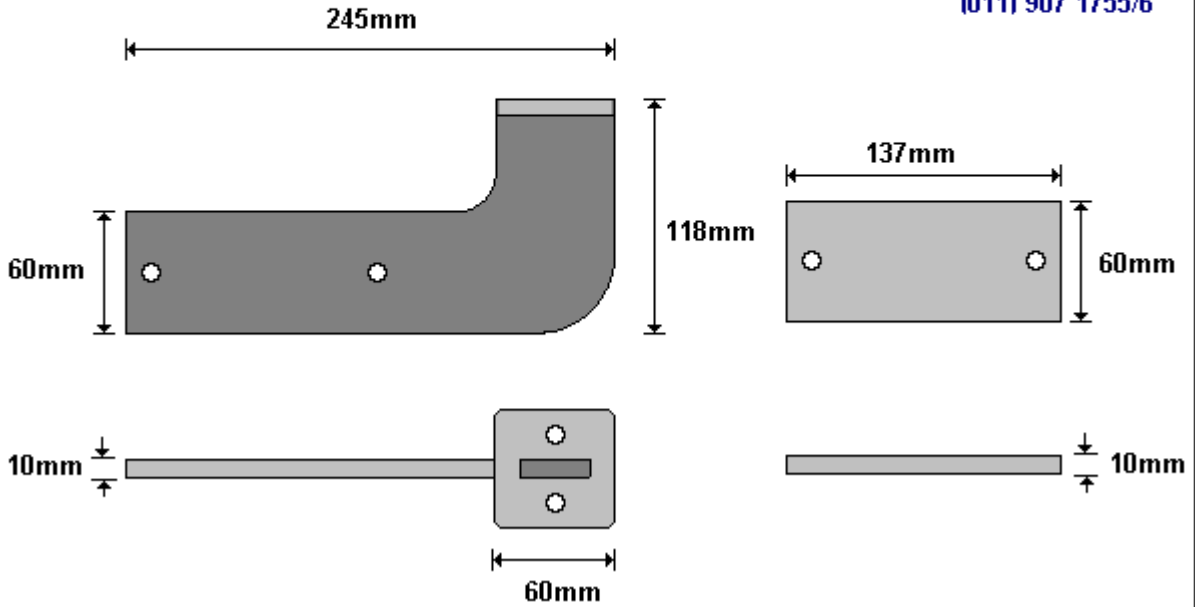

General Hinges

(011) 907 1755/6

**MEAT RAIL, BRACKET & MOUNTING BRACKET SET
HWGLA500**

General Hinges

(011) 907 1755/6

**BEAM MOUNTING BRACKET HOLDING PLATE
HWGLA600**

General Hinges

(011) 907 1755/6