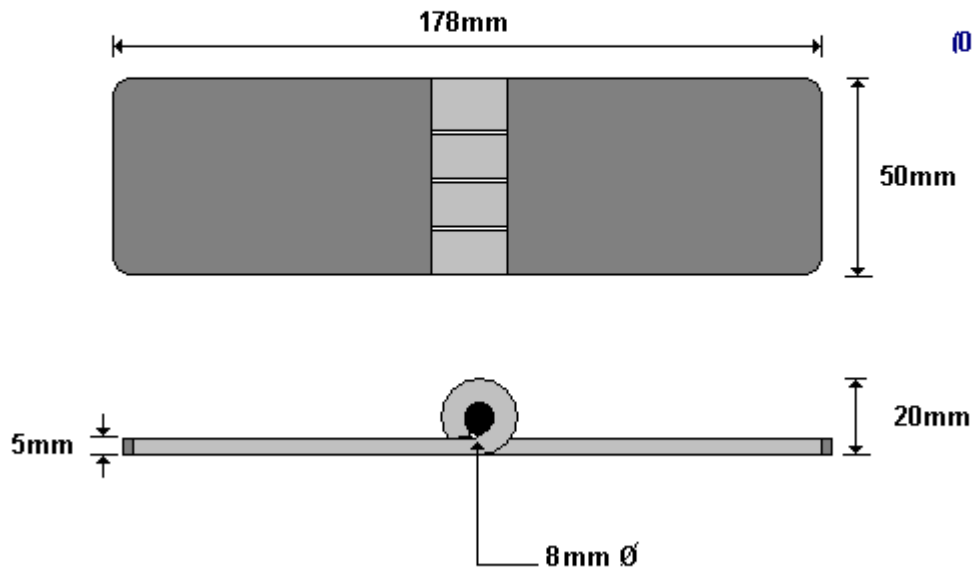

(011) 907 1755/6

BATTERY HINGE
HWC0B100

General Hinges

(011) 907 1755/6

STAINLESS STEEL CORNER BRACKETS
HWELF100

General Hinges

(011) 907 1755/6

3mm 3CR12 CORNER BRACKETS
HWELF101