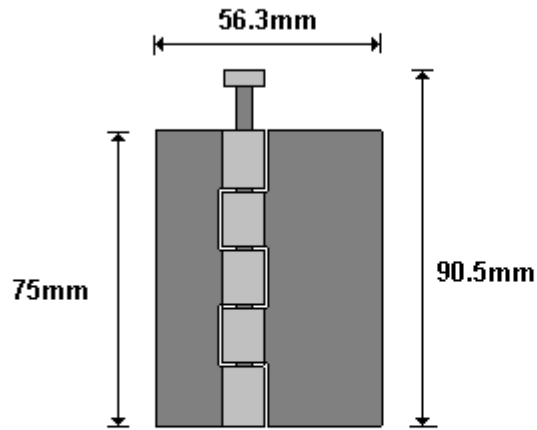

(011) 907 1755/6

40157766 HINGE 75x56.3
HWTRA106

General Hinges

(011) 907 1755/6

SPIKE
SC100

General Hinges

(011) 907 1755/6

LARGE LOCK OUT
HW WILL 200