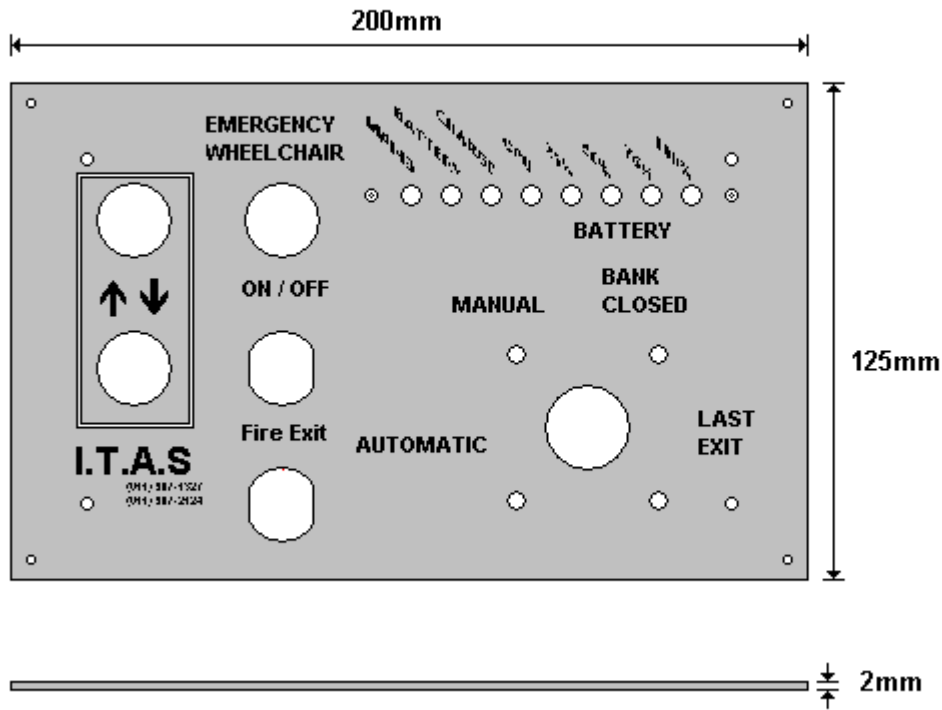

105mm

**PART N ALUMINIUM PLATE
HWITAS513**

General Hinges

(011) 907 1755/6

**PART O ALU PLATE - BIO PLATE
HWITAS514**

General Hinges

(011) 907 1755/6

PART P ALU PLATE - UTILITY PLATE HOLES
HWITAS515