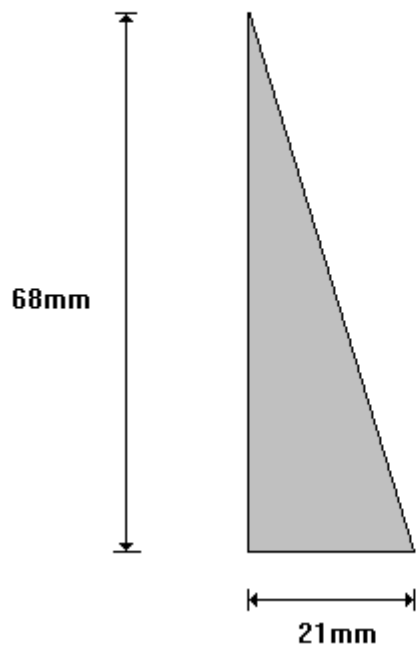

(011) 907 1755/6

40157766 HINGE 75x56.3
HWTRA106

General Hinges

(011) 907 1755/6

SPIKE
SC100

General Hinges

(011) 907 1755/6

LARGE LOCK OUT
HW WILL 200