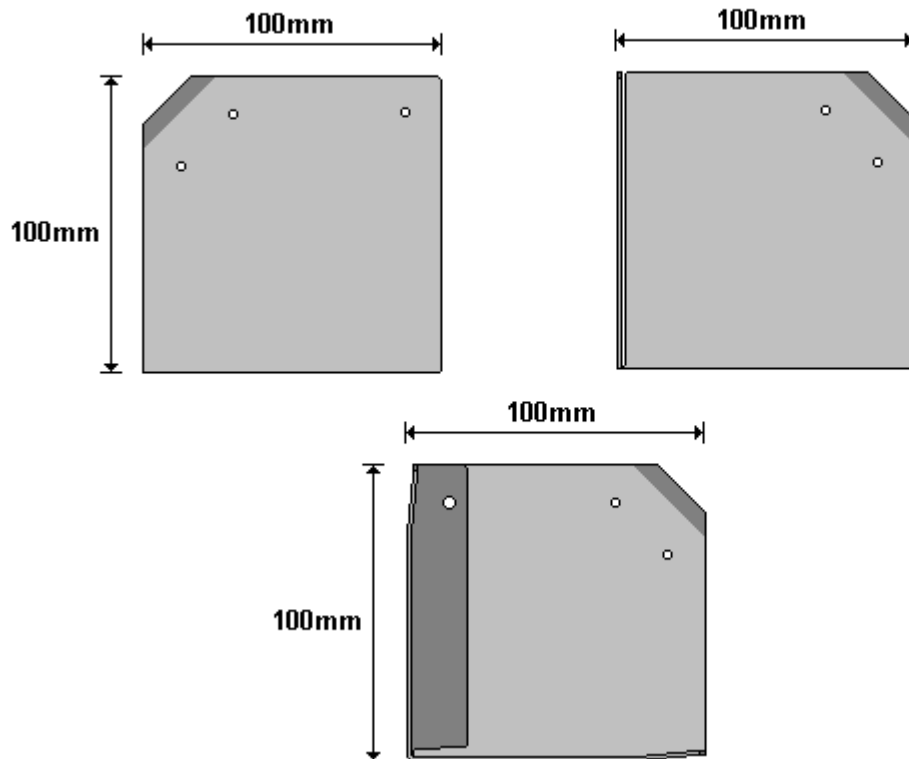

**GLACIER BOTTOM BRACKET HINGE
HWGLA100B**

General Hinges

(011) 907 1755/6

**GLACIER TOP BRACKET HINGE
HWGLA100T**

General Hinges

(011) 907 1755/6

BOTTOM HANGER BRACKET (08-4-01-24)
HWGLA200

General Hinges