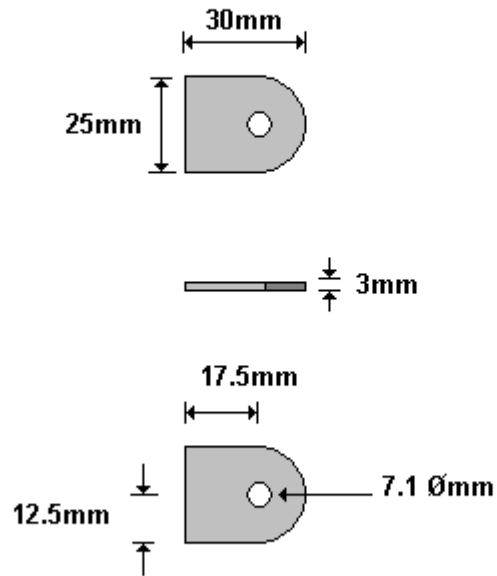

General Hinges

(011) 907 1755/6

SAP SHORT LUGS
HWCAB106

General Hinges

(011) 907 1755/6

ROOF RACK BRACKET
HWCAB107

General Hinges

(011) 907 1755/6