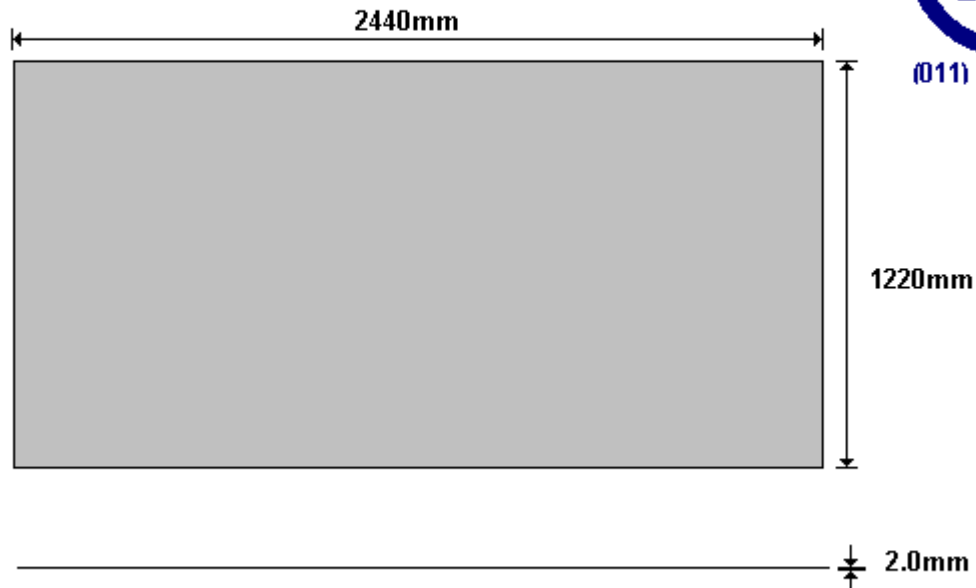

2440x1220x2 GALVANISED PLATE
HWSERC0123

General Hinges

(011) 907 1755/6