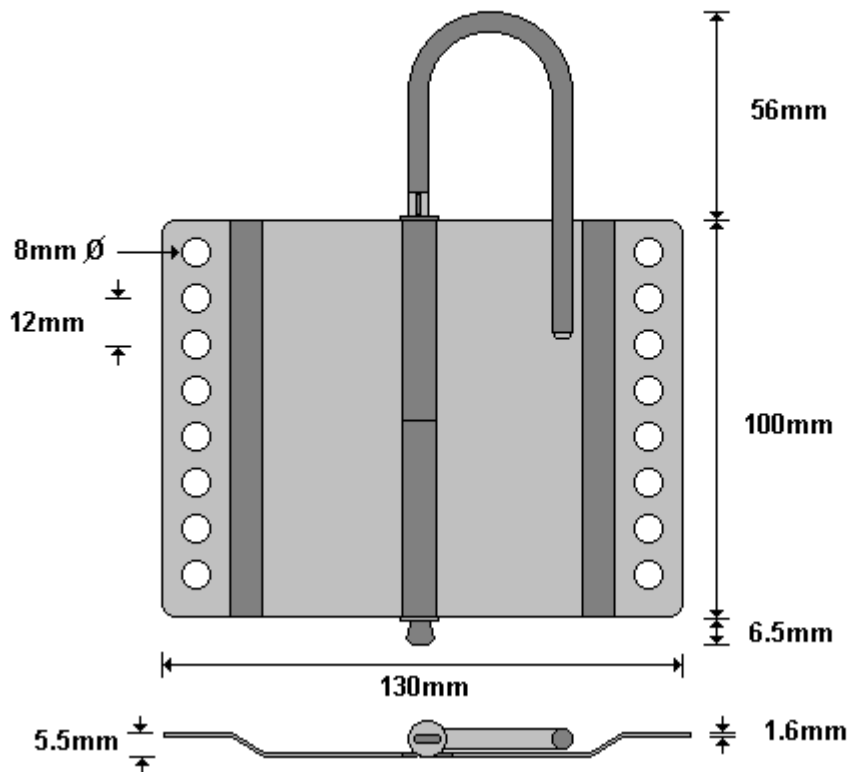

LARGE LOCK OUT
HW WILL 200

General Hinges

(011) 907 1755/6