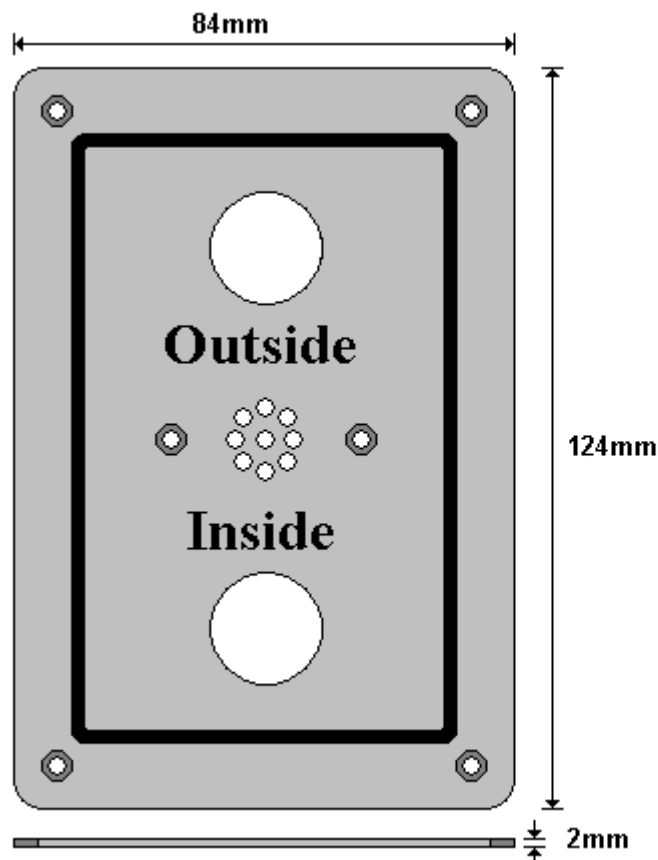

PART E ALUMINIUM PLATE
HWITAS504

General Hinges

(011) 907 1755/6