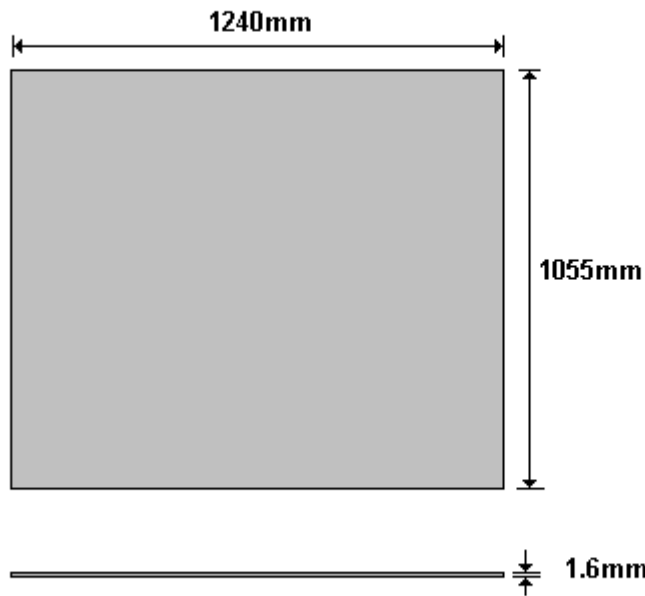

General Hinges

(011) 907 1755/6

ALI PLATE 1200x790x1.6
HWSERCO106

General Hinges

(011) 907 1755/6

ALI PLATE 1240x1055x1.6
HWSERC0107

General Hinges

(011) 907 1755/6