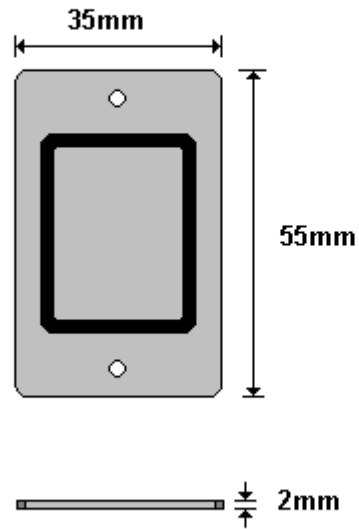

PART B ALUMINIUM PLATE - TAG PLAIN PLATE
HWITAS501

General Hinges

(011) 907 1755/6