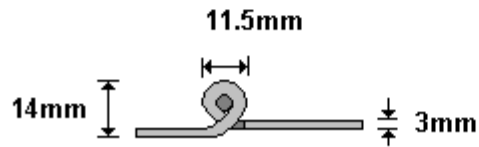

(011) 907 1755/6

40157766 HINGE 75x56.3
HWTRA106

General Hinges

(011) 907 1755/6

SPIKE
SC100

General Hinges

(011) 907 1755/6

LARGE LOCK OUT
HW WILL 200