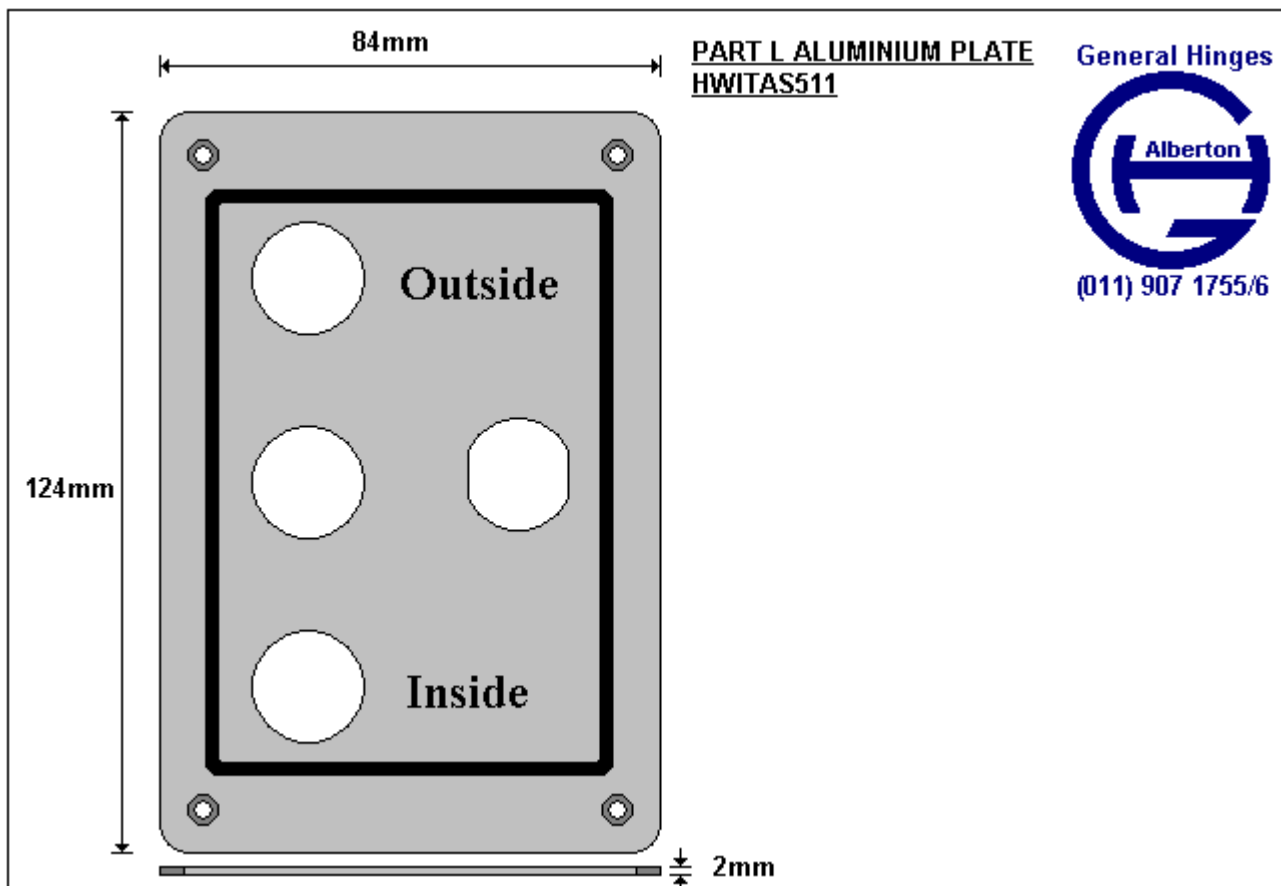

General Hinges

(011) 907 1755.6

180mm

105mm

PART K ALUMINIUM PLATE
HWITAS510

General Hinges

(011) 907 1755.6

180mm

105mm

**PART N ALUMINIUM PLATE
HWITAS513**

General Hinges

(011) 907 1755/6

**PART O ALU PLATE - BIO PLATE
HWITAS514**

General Hinges

(011) 907 1755/6

PART P ALU PLATE - UTILITY PLATE HOLES
HWITAS515