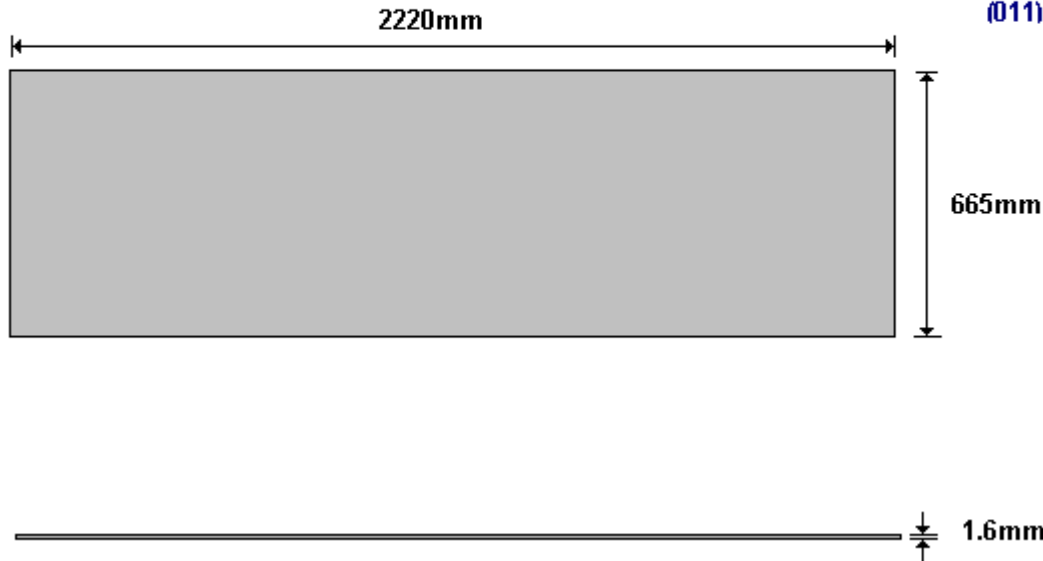

(011) 907 1755/6

ALI PLATE 2220x665x1.6
HWSERC0111

General Hinges

(011) 907 1755/6

ALI CHECKER PLATE 200x200x2.6
HWSERC0112

General Hinges

(011) 907 1755/6

ALI CHECKER PLATE 1250x300x2.6
HWSERC0113