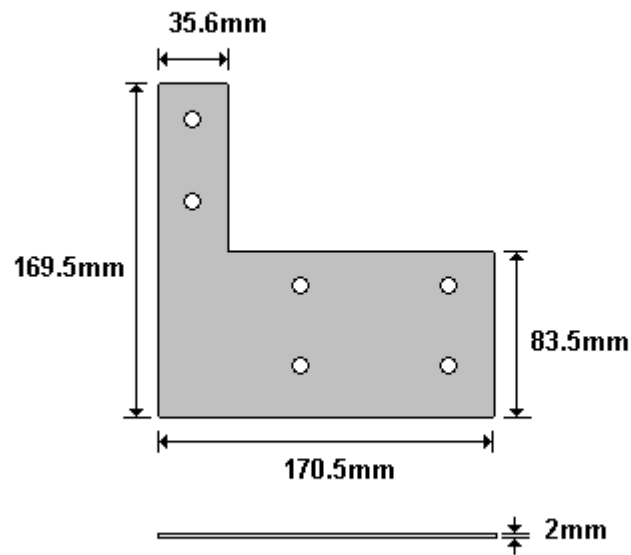

General Hinges

(011) 907 1755/6

2mm L BRACKET
HWROY100

General Hinges

(011) 907 1755/6

ROYAL WEB PLATE 8mm
HWROY101

General Hinges

(011) 907 1755/6