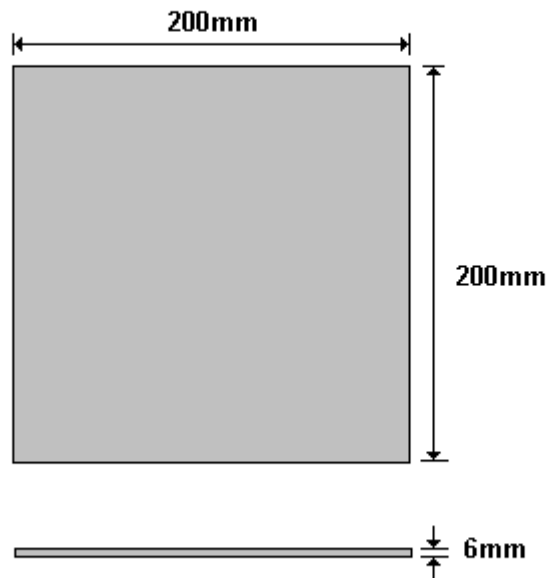

ROYAL WEB PLATE 8mm
HWROY101

General Hinges

(011) 907 1755/6

STEEL DOOR PLATE 200x200x6
HWSERCO100

General Hinges

(011) 907 1755/6