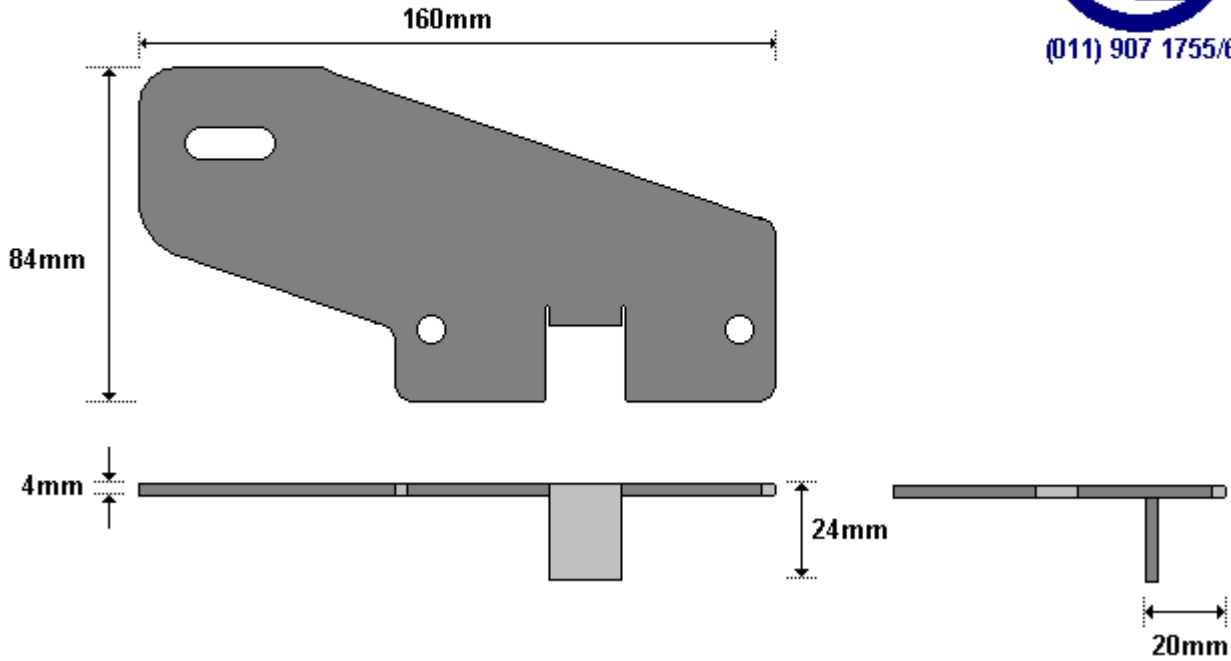

TOP HANGER BRACKET RH (08-4-01-25)
HWGLA300RH

General Hinges

(011) 907 1755/6