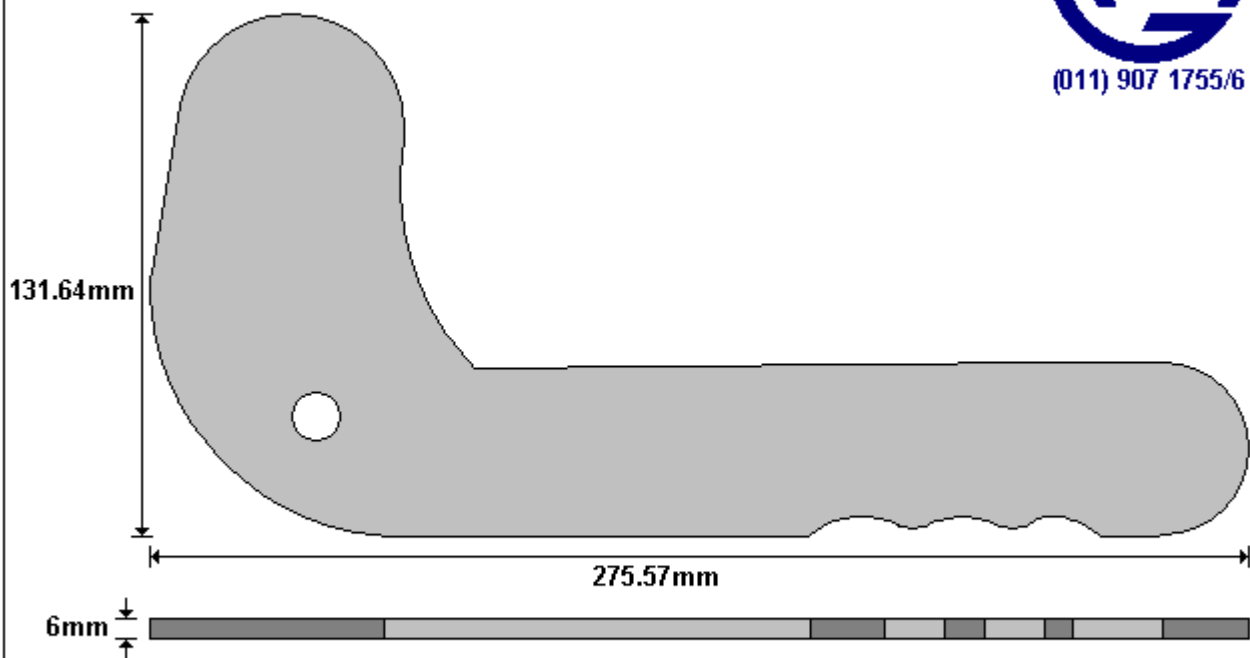

ROOF RACK ANTENNA BRACKET
HWCAB108

General Hinges

(011) 907 1755/6

CABWORLD DROPSIDE HANDLE
HWCAB109

General Hinges

(011) 907 1755/6

SECURITY HANDLES
HWCAB110

General Hinges