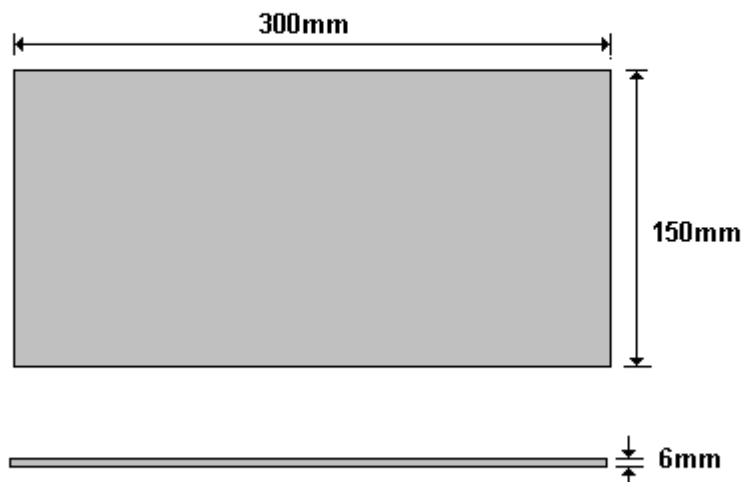

STEEL DOOR PLATE 300x150x6
HWSECO102

General Hinges

(011) 907 1755/6