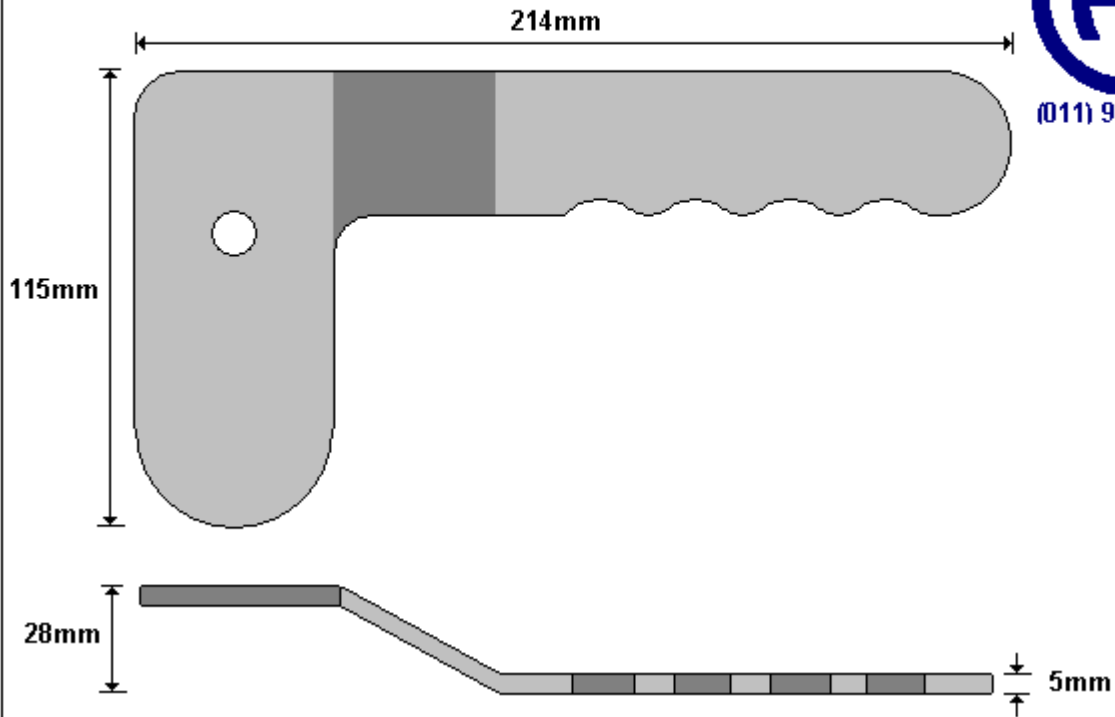

SECURITY HANDLES
HWCAB110

General Hinges

(011) 907 1755/6