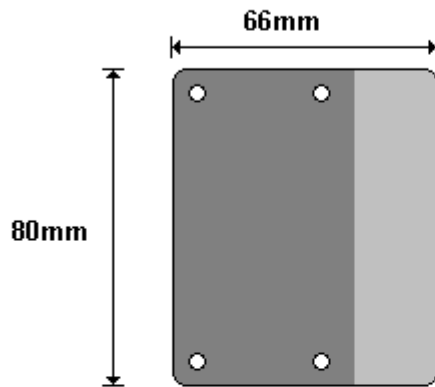

LARGE REAR DOOR STRIKER PLATE
HWRAD105

General Hinges

(011) 907 1755/6