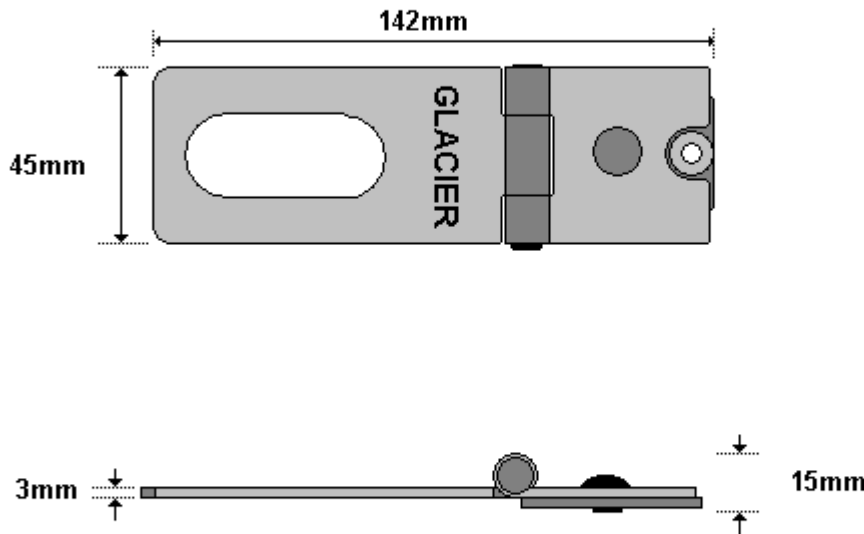

General Hinges

(011) 907 1755/6

**MEAT RAIL, BRACKET & MOUNTING BRACKET SET
HWGLA500**

General Hinges

(011) 907 1755/6

**BEAM MOUNTING BRACKET HOLDING PLATE
HWGLA600**

General Hinges

(011) 907 1755/6