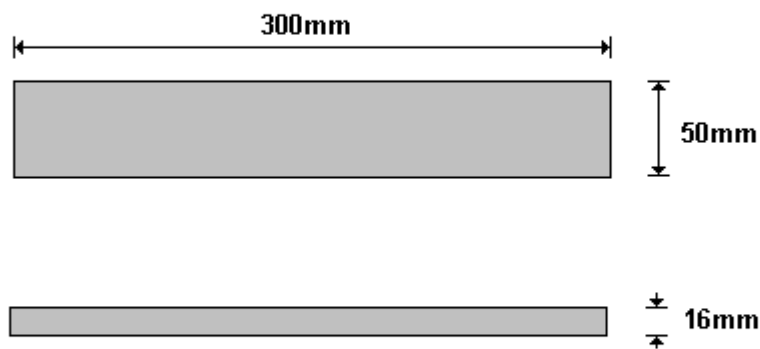

KERTOS STEEL
HWSERC0124

General Hinges

(011) 907 1755/6