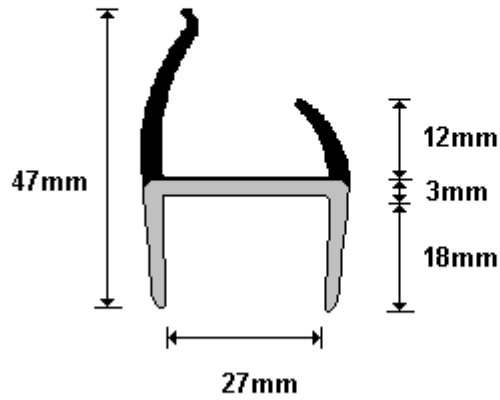

DOOR EDGE CAPPING 27mm
DEC100

General Hinges

(011) 907 1755/6

GLAZING RUBBER (per metre)
GR100

General Hinges

(011) 907 1755/6

**DIE41 G/RUBBER (per metre)
GR110**

General Hinges

(011) 907 1755/6

**DIE90909 G/RUBBER (per meter)
GR120**

General Hinges

(011) 907 1755/6

J RUBBER DIE 223 (per meter)
GR200

General Hinges

(011) 907 1755/6

J RUBBER DIE 1341 (per meter)
GR210

(011) 907 1755/6

108mm

112mm