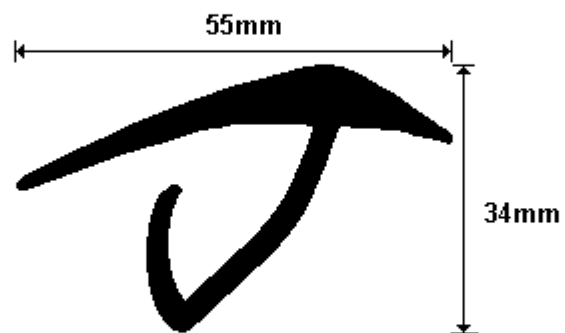

J RUBBER DIE 1341 (per meter)
GR210

General Hinges

(011) 907 1755/6