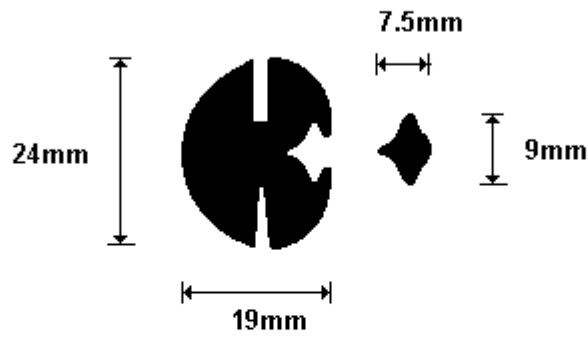

DOOR EDGE CAPPING 27mm
DEC100

General Hinges

(011) 907 1755/6

GLAZING RUBBER (per metre)
GR100

General Hinges

(011) 907 1755/6

**DIE41 G/RUBBER (per metre)
GR110**

General Hinges

(011) 907 1755/6

**DIE90909 G/RUBBER (per meter)
GR120**

General Hinges

(011) 907 1755/6

J RUBBER DIE 223 (per meter)
GR200

General Hinges

(011) 907 1755/6

J RUBBER DIE 1341 (per meter)
GR210

(011) 907 1755/6

108mm

112mm