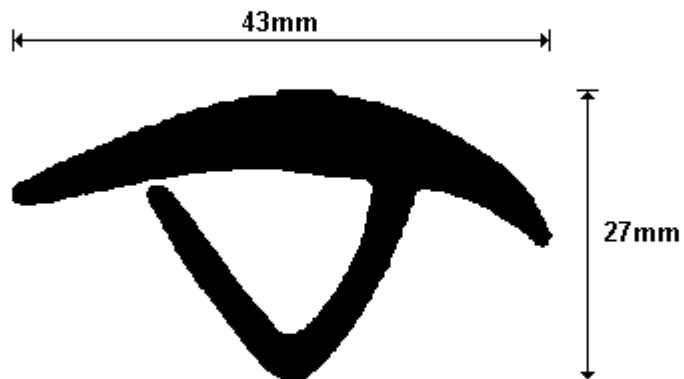

General Hinges

(011) 907 1755/6

DIE222 J/RUBBER (per meter)
GR220

General Hinges

(011) 907 1755/6

DIE 60034A J/RUBBER (per metre)
GR230

General Hinges

(011) 907 1755/6