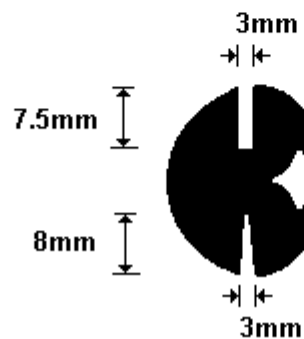

DOOR EDGE CAPPING 27mm
DEC100

General Hinges

(011) 907 1755/6

GLAZING RUBBER (per metre)
GR100

General Hinges

(011) 907 1755/6

**DIE41 G/RUBBER (per metre)
GR110**

General Hinges

(011) 907 1755/6

**DIE90909 G/RUBBER (per meter)
GR120**

General Hinges

(011) 907 1755/6

J RUBBER DIE 223 (per meter)
GR200

General Hinges

(011) 907 1755/6

J RUBBER DIE 1341 (per meter)
GR210

(011) 907 1755/6

108mm

112mm