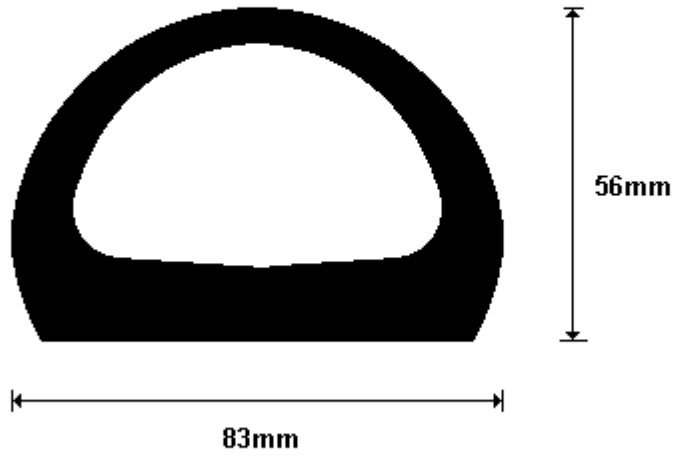

D RUBBER DIE 676 (per meter)
GR300

General Hinges

(011) 907 1755/6