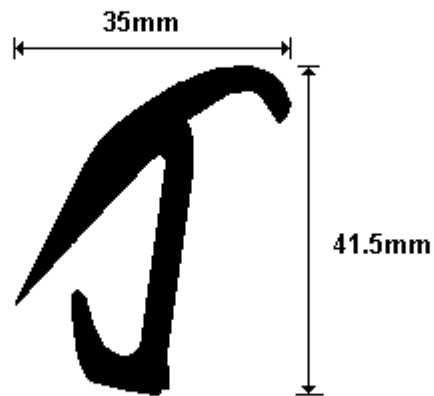

(011) 907 1755/6

**DIE90909 G/RUBBER (per meter)
GR120**

General Hinges

(011) 907 1755/6

J RUBBER DIE 223 (per meter)
GR200

General Hinges

(011) 907 1755/6

J RUBBER DIE 1341 (per meter)
GR210

General Hinges

(011) 907 1755/6

DIE222 J/RUBBER (per meter)
GR220

General Hinges

(011) 907 1755/6

DIE 60034A J/RUBBER (per metre)
GR230

General Hinges

(011) 907 1755/6

(011) 907 1755/6

108mm

112mm