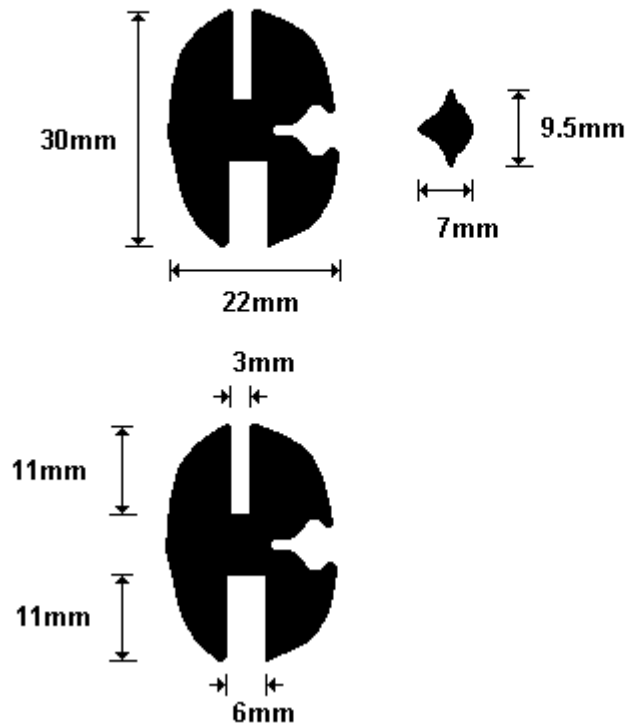

DOOR EDGE CAPPING 27mm
DEC100

General Hinges

(011) 907 1755/6

GLAZING RUBBER (per metre)
GR100

General Hinges

(011) 907 1755/6

**DIE41 G/RUBBER (per metre)
GR110**

General Hinges

(011) 907 1755/6

**DIE90909 G/RUBBER (per meter)
GR120**

General Hinges

(011) 907 1755/6

J RUBBER DIE 223 (per meter)
GR200

General Hinges

(011) 907 1755/6

J RUBBER DIE 1341 (per meter)
GR210

General Hinges

(011) 907 1755/6

DIE222 J/RUBBER (per meter)
GR220

General Hinges

(011) 907 1755/6

DIE 60034A J/RUBBER (per metre)
GR230

General Hinges

(011) 907 1755/6

(011) 907 1755/6

108mm

112mm