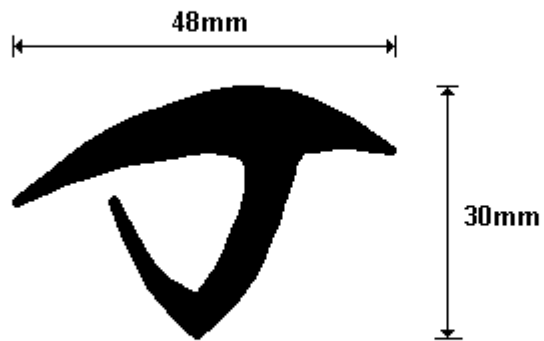

DOOR EDGE CAPPING 27mm
DEC100

General Hinges

(011) 907 1755/6

GLAZING RUBBER (per metre)
GR100

General Hinges

(011) 907 1755/6

**DIE41 G/RUBBER (per metre)
GR110**

General Hinges

(011) 907 1755/6

**DIE90909 G/RUBBER (per meter)
GR120**

General Hinges

(011) 907 1755/6

J RUBBER DIE 223 (per meter)
GR200

General Hinges

(011) 907 1755/6

J RUBBER DIE 1341 (per meter)
GR210