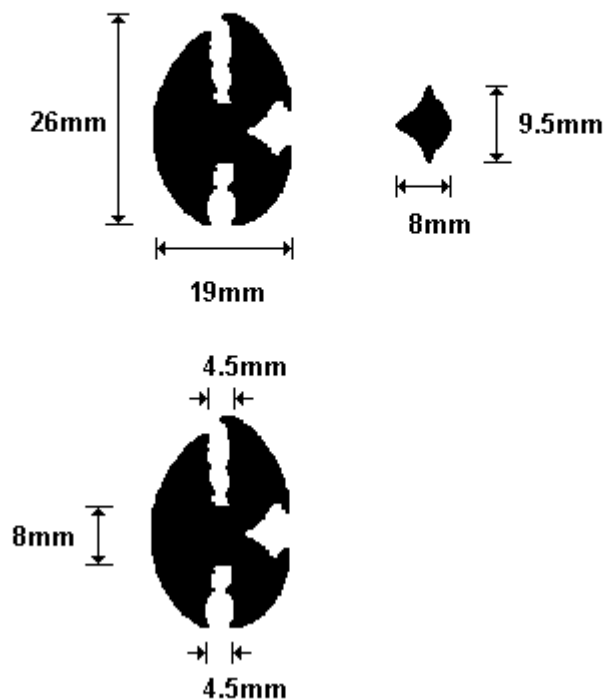

DOOR EDGE CAPPING 27mm
DEC100

General Hinges

(011) 907 1755/6

GLAZING RUBBER (per metre)
GR100

General Hinges

(011) 907 1755/6

**DIE41 G/RUBBER (per metre)
GR110**

General Hinges

(011) 907 1755/6

**DIE90909 G/RUBBER (per meter)
GR120**

General Hinges

(011) 907 1755/6

J RUBBER DIE 223 (per meter)
GR200

General Hinges

(011) 907 1755/6

J RUBBER DIE 1341 (per meter)
GR210

General Hinges

(011) 907 1755/6

DIE222 J/RUBBER (per meter)
GR220

General Hinges

(011) 907 1755/6

DIE 60034A J/RUBBER (per metre)
GR230

General Hinges

(011) 907 1755/6

(011) 907 1755/6

108mm

112mm