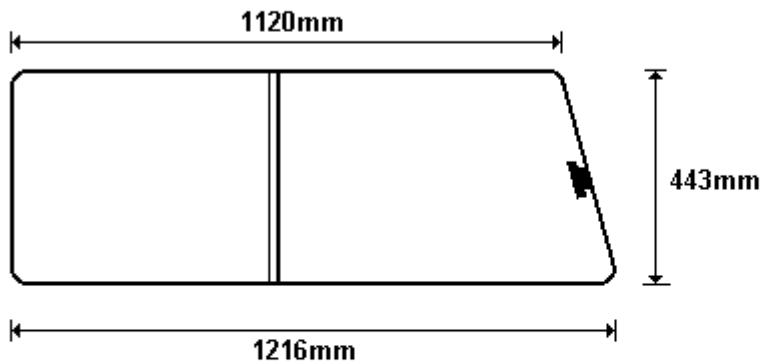

REAR CUT OUT
CW1000
CW1000/R

TEMP CUT OUT/A 2x9Ø PAR
SIZE: 381x575 (0.23)

TEMP CUT OUT/B AAR
SIZE: 381x575 (0.23)

General Hinges

(011) 907 1755/6

MID CUT OUT LH
CW1050

TEMP CUT OUT C/A 2x9Ø PAR
SIZE: 378x490 (0.20)

TEMP CUT OUT C/B AAR
SIZE: 378x490 (0.20)

General Hinges

(011) 907 1755/6

MID CUT OUT RH
CW1050R

TEMP CUT OUT D/A 2x9Ø PAR
SIZE: 381x530 (0.22)

TEMP CUT OUT D/B AAR
SIZE: 381x530 (0.22)

General Hinges

(011) 907 1755/6

TOYOTA HI ACE SUPER 10 REAR
CW1100
CW1100R

TEMP TOYOTA HI ACE/82/A 2x9Ø PAR
SIZE: 440x824 (0.37)

TEMP TOYOTA HI ACE/82/B AAR
SIZE: 440x745 (0.34)

General Hinges

(011) 907 1755/6

TOYOTA HIACE SUPER 10 SWB REAR
CW1200
CW1200R