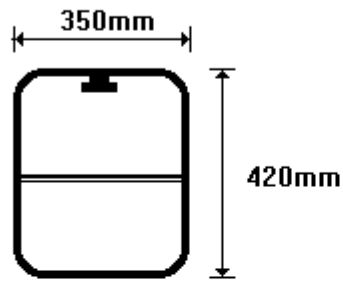

General Hinges

(011) 907 1755/6

40x18 1016x457x65
CW3000
CW3000R

TEMP DRW/A 2x9Ø PAR
SIZE: 417x498 (0.21)

TEMP DRW/B AAR
SIZE: 417x498 (0.21)

General Hinges

(011) 907 1755/6

HENRED BUS WINDOWS
1024x700 PLANT ON WINDOWS
CW4700
CW4700R

TEMP HEN/1024/700/A 2x9Ø PAR
SIZE: 688x515 (0.37)

TEMP HEN/1024/700/B AAR
SIZE: 688x515 (0.37)

General Hinges

(011) 907 1755/6

HENRED BUS WINDOWS
1024x700 PLANT ON WINDOWS
CW4800

TEMP HEN/1024/700/C AAR
SIZE: 687x1012 (0.72)
Z CODE

General Hinges

(011) 907 1755/6

RETAINING RING 1024x700
CW4900

ALUMINIUM ORDER SIZE
FLAT BAR SIZE: 3.410m

General Hinges

(011) 907 1755/6

CREW CAB DROP SLIDER
CW5000

TEMP CREW CAB/S/A 2x90° PAR
SIZE: 341x210 (0.10)

TEMP CREW CAB /S/B AAR
SIZE: 341x210 (0.10)

General Hinges

(011) 907 1755/6

KICK OUT WINDOW
CW5100

TEMP DRAWING KICK OUT AAR
SIZE: 695x870 (0.61)

General Hinges

(011) 907 1755/6

MAZDA MARATHON REAR
CW6000
CW6000R