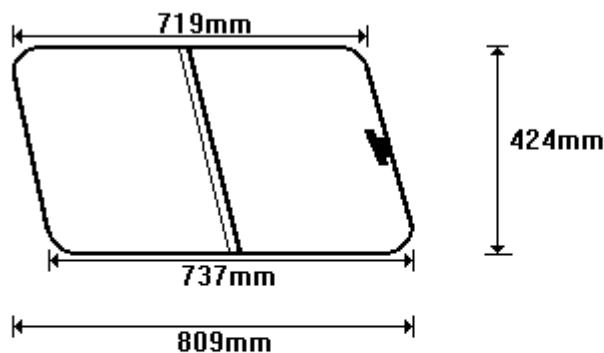

TEMP TOYOTA HI ACE 86/B AAR
SIZE: 489x695 (0.35)

General Hinges

(011) 907 1755/6

ZOLA BUDD 1986 TOYOTA SHORT WHEEL BASE
CW1475
CW1475R

TEMP ZOLA SWB/A 2x90° PAR
SIZE: 488x599 (0.30)

TEMP DRW AAR
SIZE: 489x570 (0.29)

General Hinges

(011) 907 1755/6

TOYOTA VENTURE MIDS
CW1500
CW1500R

TEMP TOYOTA VENTURE MID/A 2x9Ø PAR
SIZE: 400x393 (0.16)

TEMP TOYOTA VENTURE MID/B AAR
SIZE: 400x387 (0.16)

General Hinges

(011) 907 1755/6

TOYOTA VENTURE REAR
CW1550
CW1550R