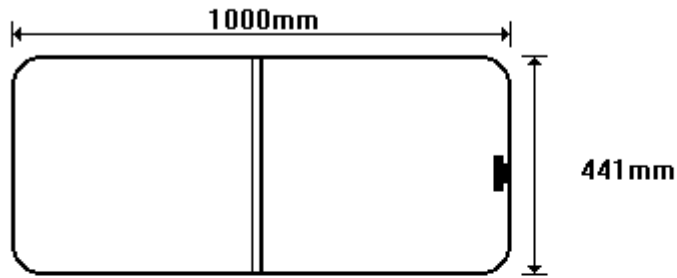

General Hinges

(011) 907 1755/6

31 1/2 x 15 (800/381)
CW 2700/R

TEMP 800/381/A 2x90° PAR
SIZE: 341x384 (0.14)

TEMP 800/381/B AAR
SIZE: 341x384 (0.14)

General Hinges

(011) 907 1755/6

40x15 1016/381
CW2800
CW2800R

TEMP 1016/381/A 2x90° PAR
SIZE: 341x498 (0.18)

TEMP 1016/381/B AAR
SIZE: 341x498 (0.18)

General Hinges

(011) 907 1755/6

965 x 457 x 65 [38x18]
CW2900
CW2900R

TEMP DRAWING 2x90° PAR
SIZE: 416x469 (0.20)

TEMP DRAWING AAR
SIZE: 416x469 (0.20)

General Hinges

(011) 907 1755/6

40x18 1016x457x65
CW3000
CW3000R

TEMP DRW/A 2x9Ø PAR
SIZE: 417x498 (0.21)

TEMP DRW/B AAR
SIZE: 417x498 (0.21)

General Hinges

(011) 907 1755/6

HENRED BUS WINDOWS
1024x700 PLANT ON WINDOWS
CW4700
CW4700R

TEMP HEN/1024/700/A 2x9Ø PAR
SIZE: 688x515 (0.37)

TEMP HEN/1024/700/B AAR
SIZE: 688x515 (0.37)

General Hinges

(011) 907 1755/6

HENRED BUS WINDOWS
1024x700 PLANT ON WINDOWS
CW4800

TEMP HEN/1024/700/C AAR
SIZE: 687x1012 (0.72)
Z CODE