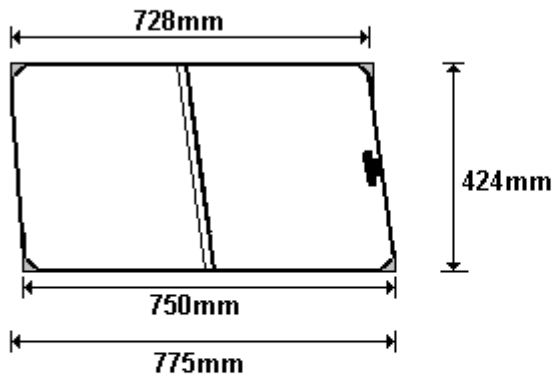

TOYOTA VENTURE MIDS
CW1500
CW1500R

TEMP TOYOTA VENTURE MID/A 2x9Ø PAR
SIZE: 400x393 (0.16)

TEMP TOYOTA VENTURE MID/B AAR
SIZE: 400x387 (0.16)

General Hinges

(011) 907 1755/6