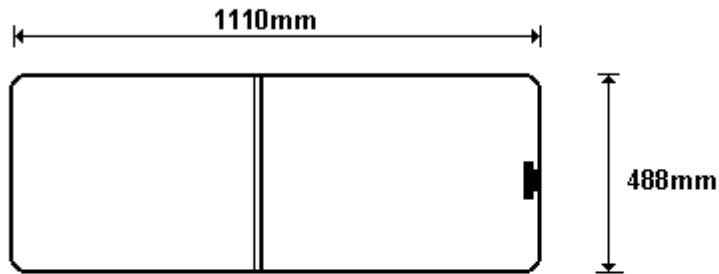

TOYOTA/ZOLA BUDD MID SLIDER LH
CW1400

TEMP DRW 2x90° PAR
SIZE: 464x550 (0.26)

TEMP DRW AAR
SIZE: 464x550 (0.26)

General Hinges

(011) 907 1755/6