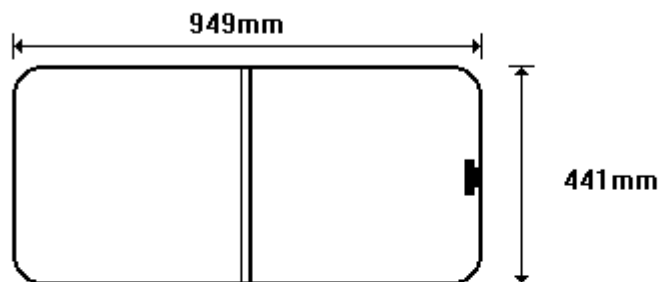

General Hinges

(011) 907 1755/6

31 1/2 x 15 (800/381)
CW 2700/R

TEMP 800/381/A 2x90° PAR
SIZE: 341x384 (0.14)

TEMP 800/381/B AAR
SIZE: 341x384 (0.14)

General Hinges

(011) 907 1755/6

40x15 1016/381
CW2800
CW2800R

TEMP 1016/381/A 2x90° PAR
SIZE: 341x498 (0.18)

TEMP 1016/381/B AAR
SIZE: 341x498 (0.18)

General Hinges

(011) 907 1755/6

965 x 457 x 65 [38x18]
CW2900
CW2900R

TEMP DRAWING 2x90° PAR
SIZE: 416x469 (0.20)

TEMP DRAWING AAR
SIZE: 416x469 (0.20)

General Hinges

(011) 907 1755/6

40x18 1016x457x65
CW3000
CW3000R

TEMP DRW/A 2x9Ø PAR
SIZE: 417x498 (0.21)

TEMP DRW/B AAR
SIZE: 417x498 (0.21)

General Hinges

(011) 907 1755/6

HENRED BUS WINDOWS
1024x700 PLANT ON WINDOWS
CW4700
CW4700R

TEMP HEN/1024/700/A 2x9Ø PAR
SIZE: 688x515 (0.37)

TEMP HEN/1024/700/B AAR
SIZE: 688x515 (0.37)

General Hinges

(011) 907 1755/6

HENRED BUS WINDOWS
1024x700 PLANT ON WINDOWS
CW4800

TEMP HEN/1024/700/C AAR
SIZE: 687x1012 (0.72)
Z CODE