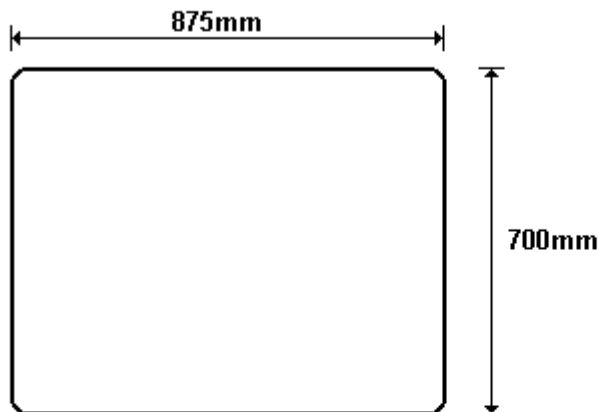

KICK OUT WINDOW
CW5100

TEMP DRAWING KICK OUT AAR
SIZE: 695x870 (0.61)

General Hinges

(011) 907 1755/6