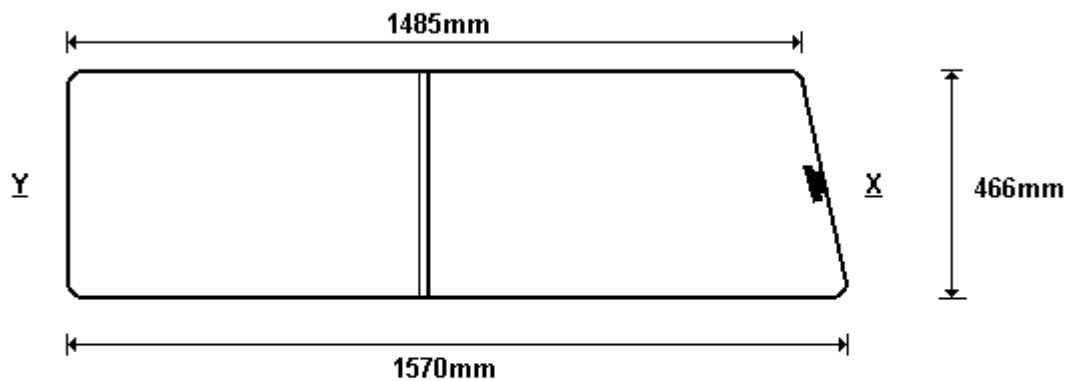

TOYOTA HI ACE SUPER 10 REAR
CW1100
CW1100R

TEMP TOYOTA HI ACE/82/A 2x9Ø PAR
SIZE: 440x824 (0.37)

TEMP TOYOTA HI ACE/82/B AAR
SIZE: 440x745 (0.34)

General Hinges

(011) 907 1755/6