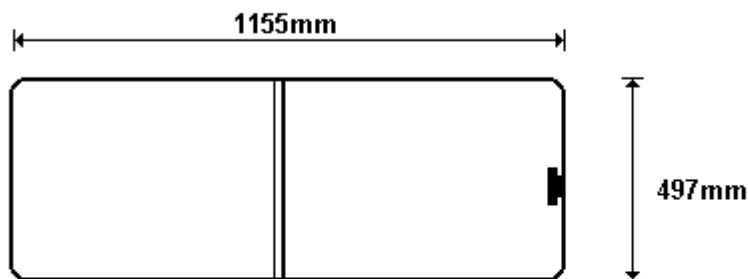

TOYOTA/ZOLA BUDD MID SLIDER RH
CW1400R

TEMP DRW 2x90° PAR
SIZE: 473x575 (0.27)

TEMP DRW AAR
SIZE: 473x575 (0.27)

General Hinges

(011) 907 1755/6