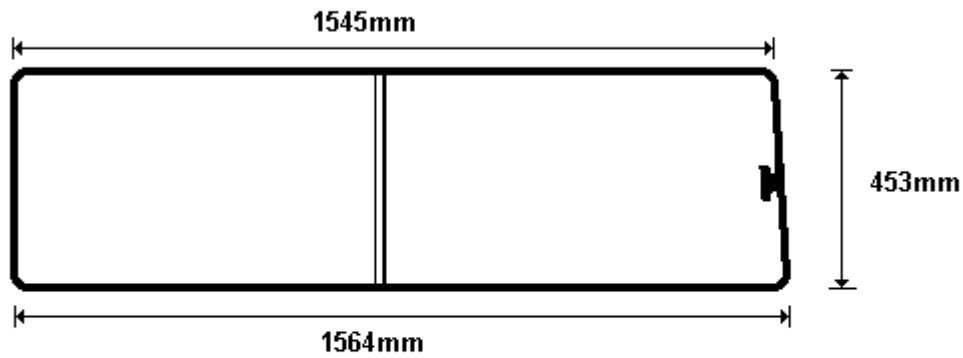

TEMP HEN/1024/700/A 2x9Ø PAR
SIZE: 688x515 (0.37)

TEMP HEN/1024/700/B AAR
SIZE: 688x515 (0.37)

General Hinges

(011) 907 1755/6

HENRED BUS WINDOWS
1024x700 PLANT ON WINDOWS
CW4800

TEMP HEN/1024/700/C AAR
SIZE: 687x1012 (0.72)
Z CODE

TEMP CREW CAB /S/B AAR
SIZE: 341x210 (0.10)

General Hinges

(011) 907 1755/6

KICK OUT WINDOW
CW5100

TEMP DRAWING KICK OUT AAR
SIZE: 695x870 (0.61)

General Hinges

(011) 907 1755/6

MAZDA MARATHON REAR
CW6000
CW6000R