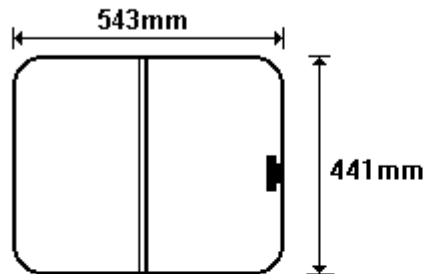

TEMP CREW CAB /S/B AAR
SIZE: 341x210 (0.10)

General Hinges

(011) 907 1755/6

CREW CAB FIXED
CW2000

TEMP CREW CAB/F AAR
SIZE: 339x410 (0.15)

General Hinges

(011) 907 1755/6

22 x 18 559/457
CW2050
CW2050R

TEMP DRW 2x90° PAR
SIZE: 417x266 (0.12)

TEMP DRW AAR
SIZE: 417x266 (0.12)

General Hinges

(011) 907 1755/6

23x10 584/254
CW2100
CW2100R

TEMP DRW 2x90° PAR
SIZE: 214x283 (0.10)

TEMP DRW AAR
SIZE: 214x283 (0.10)

General Hinges

(011) 907 1755/6

27x15 686/381
CW2200
CW2200/R

TEMP 686/381/A 2x90° PAR
SIZE: 341x330 (0.12)

TEMP 686/381/B AAR
SIZE: 341x330 (0.12)

General Hinges

(011) 907 1755/6

30x10 762/254
CW2300
CW2300R

TEMP DRW 2x90° PAR
SIZE: 214x365 (0.10)

TEMP DRW AAR
SIZE: 214x365 (0.10)

General Hinges

(011) 907 1755/6

29 1/2 x 18 749/457
CW2350
CW2350R

TEMP 749/457/A 2x90° PAR
SIZE: 415x349 (0.15)

TEMP 749/457/B AAR
SIZE: 416x374 (0.16)