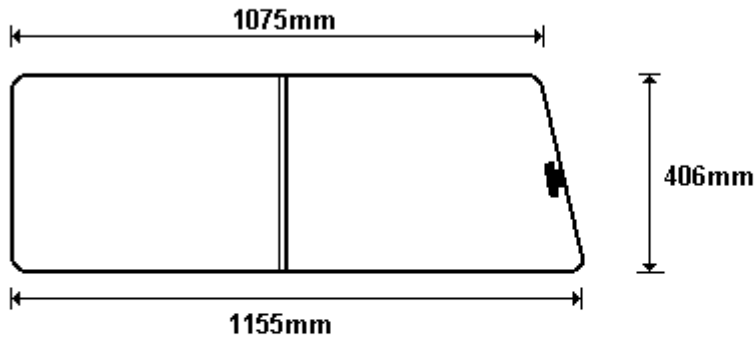

REAR CUT OUT
CW1000
CW1000/R

TEMP CUT OUT/A 2x9Ø PAR
SIZE: 381x575 (0.23)

TEMP CUT OUT/B AAR
SIZE: 381x575 (0.23)

General Hinges

(011) 907 1755/6

MID CUT OUT LH
CW1050

TEMP CUT OUT C/A 2x9Ø PAR
SIZE: 378x490 (0.20)

TEMP CUT OUT C/B AAR
SIZE: 378x490 (0.20)

General Hinges

(011) 907 1755/6

MID CUT OUT RH
CW1050R

TEMP CUT OUT D/A 2x9Ø PAR
SIZE: 381x530 (0.22)

TEMP CUT OUT D/B AAR
SIZE: 381x530 (0.22)

General Hinges

(011) 907 1755/6