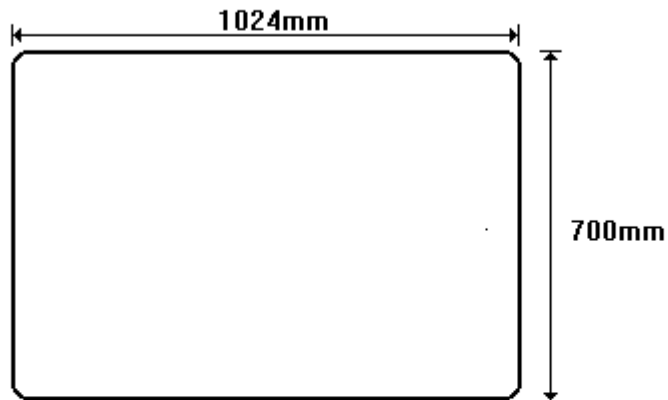

RETAINING RING 1024x700
CW4900

ALUMINIUM ORDER SIZE
FLAT BAR SIZE: 3.410m

General Hinges

(011) 907 1755/6