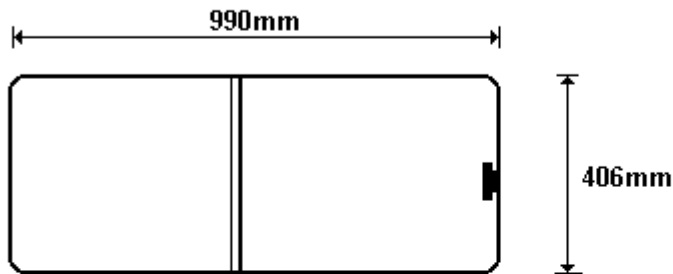

REAR CUT OUT
CW1000
CW1000/R

TEMP CUT OUT/A 2x9Ø PAR
SIZE: 381x575 (0.23)

TEMP CUT OUT/B AAR
SIZE: 381x575 (0.23)

General Hinges

(011) 907 1755/6

MID CUT OUT LH
CW1050

TEMP CUT OUT C/A 2x9Ø PAR
SIZE: 378x490 (0.20)

TEMP CUT OUT C/B AAR
SIZE: 378x490 (0.20)

General Hinges

(011) 907 1755/6

MID CUT OUT RH
CW1050R

TEMP CUT OUT D/A 2x9Ø PAR
SIZE: 381x530 (0.22)

TEMP CUT OUT D/B AAR
SIZE: 381x530 (0.22)

General Hinges

(011) 907 1755/6