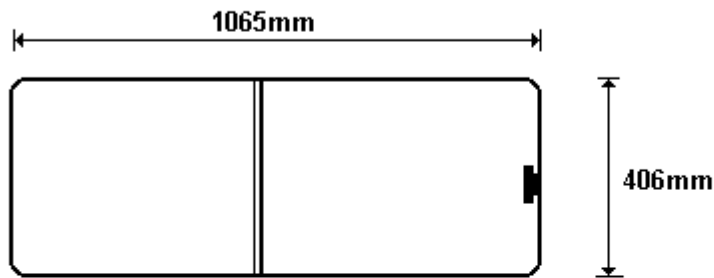

REAR CUT OUT
CW1000
CW1000/R

TEMP CUT OUT/A 2x9Ø PAR
SIZE: 381x575 (0.23)

TEMP CUT OUT/B AAR
SIZE: 381x575 (0.23)

General Hinges

(011) 907 1755/6

MID CUT OUT LH
CW1050

TEMP CUT OUT C/A 2x9Ø PAR
SIZE: 378x490 (0.20)

TEMP CUT OUT C/B AAR
SIZE: 378x490 (0.20)

General Hinges

(011) 907 1755/6

MID CUT OUT RH
CW1050R

TEMP CUT OUT D/A 2x9Ø PAR
SIZE: 381x530 (0.22)

TEMP CUT OUT D/B AAR
SIZE: 381x530 (0.22)

General Hinges

(011) 907 1755/6