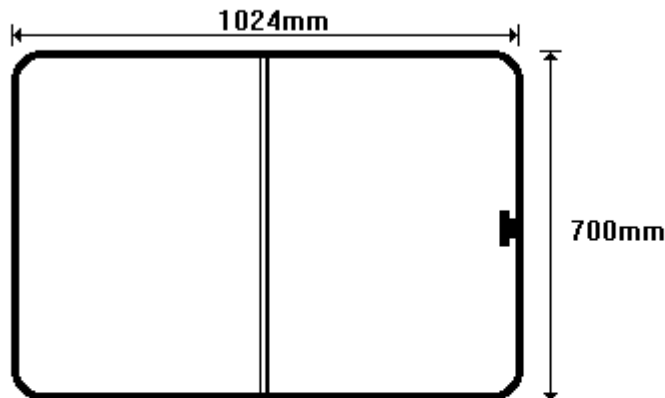

General Hinges

(011) 907 1755/6

31 1/2 x 15 (800/381)
CW 2700/R

TEMP 800/381/A 2x90° PAR
SIZE: 341x384 (0.14)

TEMP 800/381/B AAR
SIZE: 341x384 (0.14)

General Hinges

(011) 907 1755/6

40x15 1016/381
CW2800
CW2800R

TEMP 1016/381/A 2x90° PAR
SIZE: 341x498 (0.18)

TEMP 1016/381/B AAR
SIZE: 341x498 (0.18)

General Hinges

(011) 907 1755/6

965 x 457 x 65 [38x18]
CW2900
CW2900R

TEMP DRAWING 2x90° PAR
SIZE: 416x469 (0.20)

TEMP DRAWING AAR
SIZE: 416x469 (0.20)

General Hinges

(011) 907 1755/6

40x18 1016x457x65
CW3000
CW3000R

TEMP DRW/A 2x9Ø PAR
SIZE: 417x498 (0.21)

TEMP DRW/B AAR
SIZE: 417x498 (0.21)

General Hinges

(011) 907 1755/6

HENRED BUS WINDOWS
1024x700 PLANT ON WINDOWS
CW4700
CW4700R

TEMP HEN/1024/700/A 2x9Ø PAR
SIZE: 688x515 (0.37)

TEMP HEN/1024/700/B AAR
SIZE: 688x515 (0.37)

General Hinges

(011) 907 1755/6

HENRED BUS WINDOWS
1024x700 PLANT ON WINDOWS
CW4800

TEMP HEN/1024/700/C AAR
SIZE: 687x1012 (0.72)
Z CODE