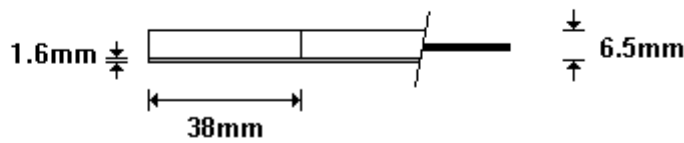

(011) 907 1755/6

**2000mm x 50mm x 1.6mm STAINLESS STEEL
PH5300**

General Hinges

(011) 907 1755/6

**2000mm x 50mm x 1.6mm S/STEEL 3mm Pin
PH5350**

General Hinges

(011) 907 1755/6

**2000mm x 75mm x 1.6mm STAINLESS STEEL
PH5400**