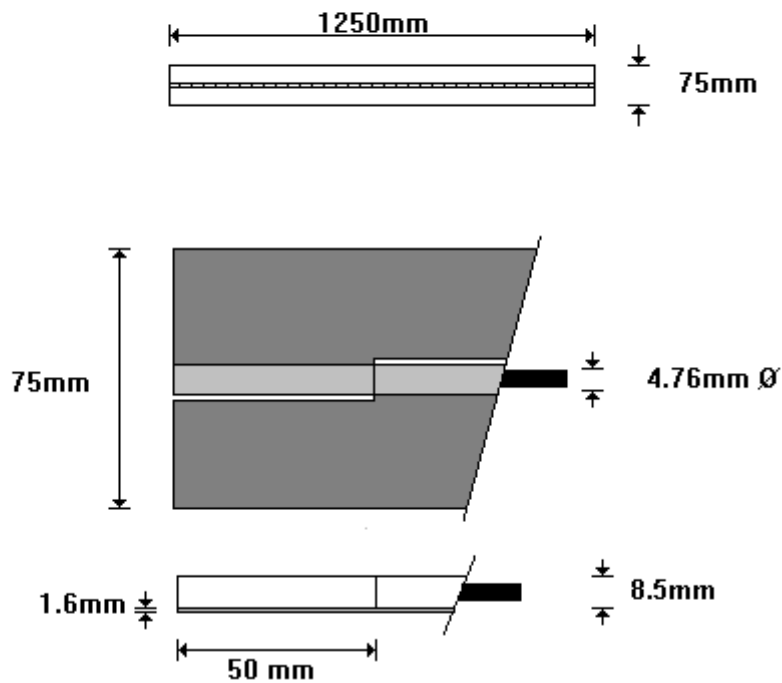

**1000mm × 75mm × 1.6mm STAINLESS STEEL
PH4520**

General Hinges

(011) 907 1755/6

**1120mm × 75mm × 1.6mm STAINLESS STEEL
PH4521**

General Hinges

(011) 907 1755/6

**1250mm x 50mm x 1.6mm STAINLESS STEEL
PH4522**

**1250mm x 75mm x 1.6mm STAINLESS STEEL
PH4523**

**1850mm × 38mm × 1.6mm STAINLESS STEEL
PH4550**

General Hinges

(011) 907 1755/6

**2000mm × 50mm × 1.2mm STAINLESS STEEL
PH5100**

General Hinges

(011) 907 1755/6

2000mm × 38mm × 1.6mm STAINLESS STEEL
PH5150

General Hinges

(011) 907 1755/6

1000mm × 50mm × 1.6mm STAINLESS STEEL
PH5200

General Hinges

(011) 907 1755/6

**1130mm x 50mm x 1.6mm STAINLESS STEEL
PH5250**

General Hinges