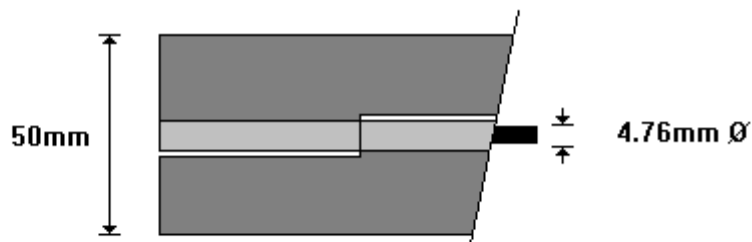

**2000mm x 50mm x 1.6mm STAINLESS STEEL
PH5300**