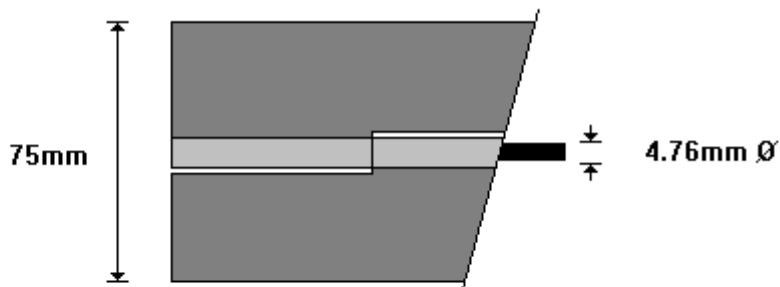

(011) 907 1755/6

**2000mm x 50mm x 1.6mm STAINLESS STEEL
PH5300**

General Hinges

(011) 907 1755/6

**2000mm x 50mm x 1.6mm S/STEEL 3mm Pin
PH5350**

General Hinges

(011) 907 1755/6

**2000mm x 75mm x 1.6mm STAINLESS STEEL
PH5400**