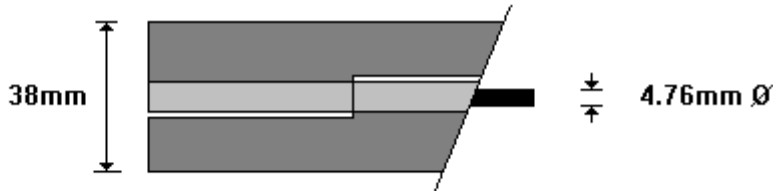

**1850mm × 38mm × 1.6mm STAINLESS STEEL
PH4550**