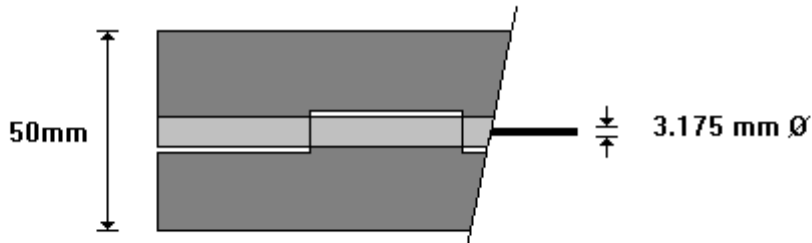

(011) 907 1755/6

**2000mm x 50mm x 1.6mm STAINLESS STEEL
PH5300**

General Hinges

(011) 907 1755/6

**2000mm x 50mm x 1.6mm S/STEEL 3mm Pin
PH5350**

General Hinges

(011) 907 1755/6

**2000mm x 75mm x 1.6mm STAINLESS STEEL
PH5400**