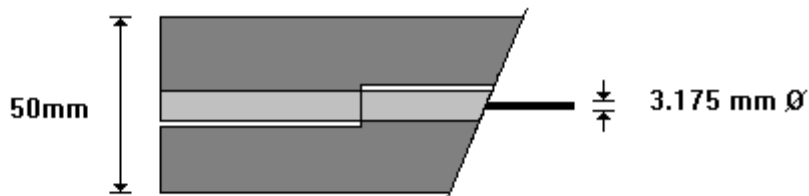

General Hinges

(011) 907 1755/6

**2000mm x 100mm x 1.6mm STAINLESS STEEL
PH5420**

General Hinges

(011) 907 1755/6

**1100mm x 50mm x 1.2mm STAINLESS STEEL
PH5440**

General Hinges

(011) 907 1755/6