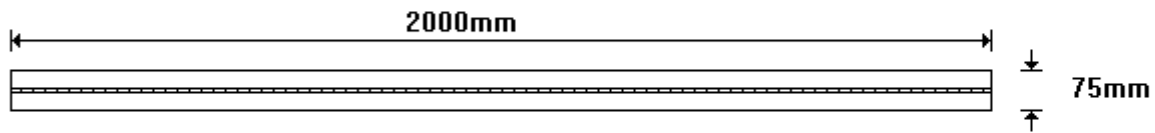

(011) 907 1755/6

**2000mm x 50mm x 1.6mm STAINLESS STEEL
PH5300**

General Hinges

(011) 907 1755/6

**2000mm x 50mm x 1.6mm S/STEEL 3mm Pin
PH5350**

General Hinges

(011) 907 1755/6

**2000mm x 75mm x 1.6mm STAINLESS STEEL
PH5400**