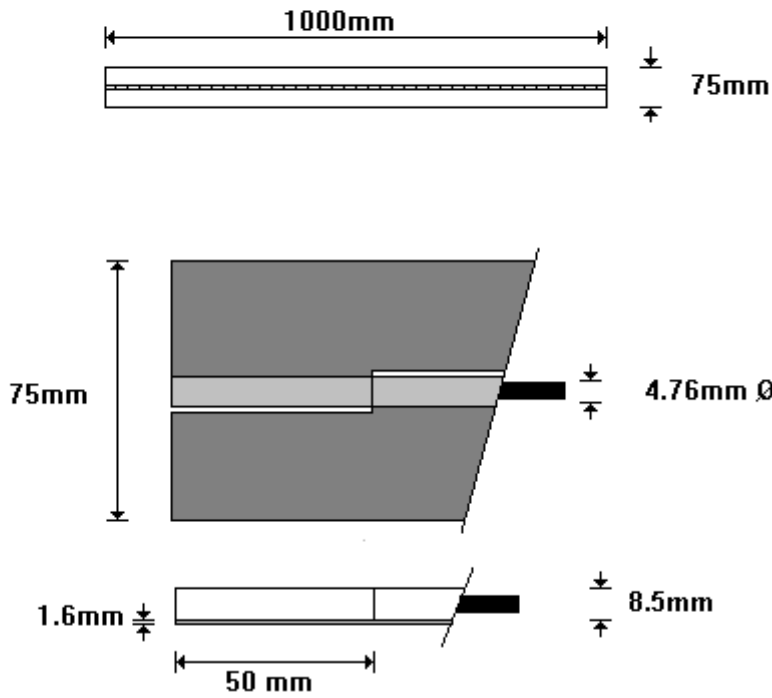

**1000mm × 75mm × 1.6mm STAINLESS STEEL
PH4520**

General Hinges

(011) 907 1755/6

**1120mm × 75mm × 1.6mm STAINLESS STEEL
PH4521**

General Hinges

(011) 907 1755/6

**1250mm x 50mm x 1.6mm STAINLESS STEEL
PH4522**

**1250mm x 75mm x 1.6mm STAINLESS STEEL
PH4523**

**1850mm × 38mm × 1.6mm STAINLESS STEEL
PH4550**

General Hinges

(011) 907 1755/6

**2000mm × 50mm × 1.2mm STAINLESS STEEL
PH5100**

General Hinges

(011) 907 1755/6

2000mm × 38mm × 1.6mm STAINLESS STEEL
PH5150

General Hinges

(011) 907 1755/6

1000mm × 50mm × 1.6mm STAINLESS STEEL
PH5200

General Hinges

(011) 907 1755/6

**1130mm x 50mm x 1.6mm STAINLESS STEEL
PH5250**

General Hinges