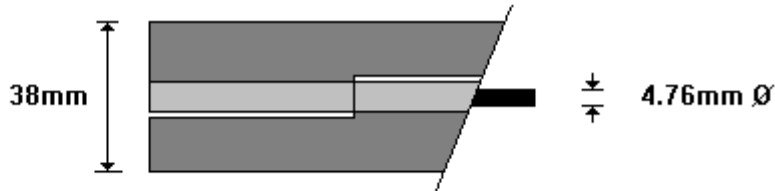

2000mm × 38mm × 1.6mm STAINLESS STEEL
PH5150