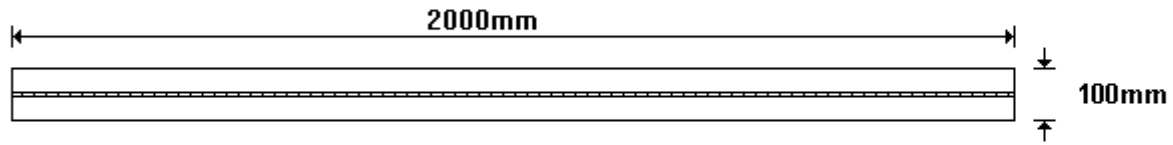

**2000mm x 100mm x 1.6mm STAINLESS STEEL
PH5420**