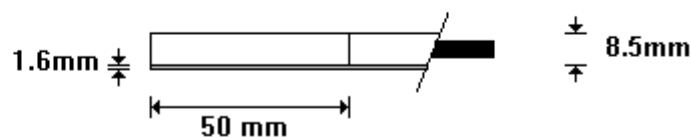

**2000mm x 50mm x 1.6mm STAINLESS STEEL
PH5300**