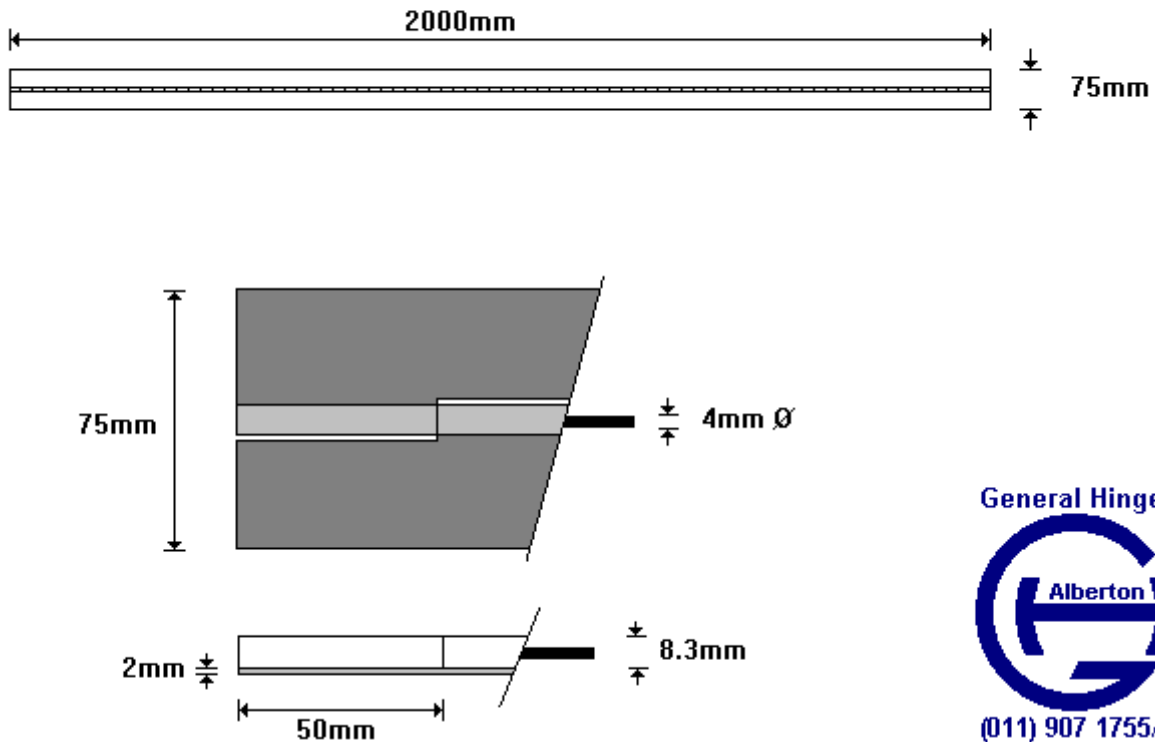

**2000mm x 75mm x 2mm STAINLESS STEEL
PH5475**

General Hinges

(011) 907 1755/6