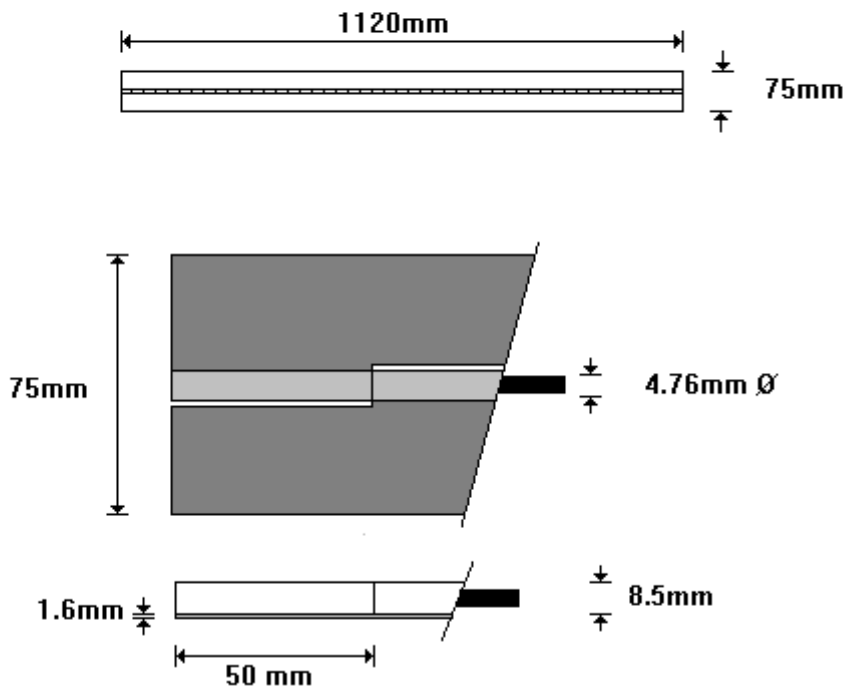

**1000mm × 75mm × 1.6mm STAINLESS STEEL
PH4520**

General Hinges

(011) 907 1755/6

**1120mm × 75mm × 1.6mm STAINLESS STEEL
PH4521**

General Hinges

(011) 907 1755/6

**1250mm x 50mm x 1.6mm STAINLESS STEEL
PH4522**

**1250mm x 75mm x 1.6mm STAINLESS STEEL
PH4523**

**1850mm × 38mm × 1.6mm STAINLESS STEEL
PH4550**

General Hinges

(011) 907 1755/6

**2000mm × 50mm × 1.2mm STAINLESS STEEL
PH5100**

General Hinges

(011) 907 1755/6

2000mm × 38mm × 1.6mm STAINLESS STEEL
PH5150

General Hinges

(011) 907 1755/6

1000mm × 50mm × 1.6mm STAINLESS STEEL
PH5200

General Hinges

(011) 907 1755/6

**1130mm x 50mm x 1.6mm STAINLESS STEEL
PH5250**

General Hinges