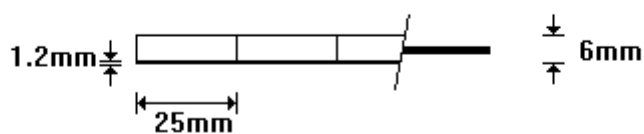

**1250mm x 75mm x 1.6mm STAINLESS STEEL
PH4523**

**1850mm × 38mm × 1.6mm STAINLESS STEEL
PH4550**

General Hinges

(011) 907 1755/6

**2000mm × 50mm × 1.2mm STAINLESS STEEL
PH5100**

General Hinges

(011) 907 1755/6