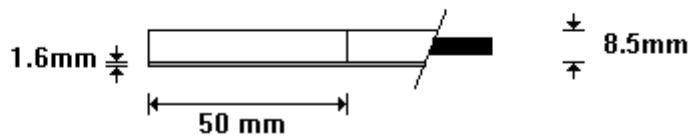

2000mm × 38mm × 1.6mm STAINLESS STEEL
PH5150

General Hinges

(011) 907 1755/6

1000mm × 50mm × 1.6mm STAINLESS STEEL
PH5200

General Hinges

(011) 907 1755/6

**1130mm x 50mm x 1.6mm STAINLESS STEEL
PH5250**

General Hinges