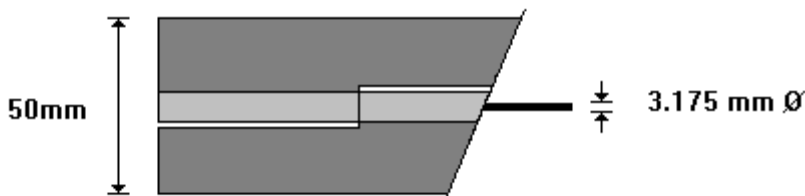

**1250mm x 75mm x 1.6mm STAINLESS STEEL
PH4523**

**1850mm × 38mm × 1.6mm STAINLESS STEEL
PH4550**

General Hinges

(011) 907 1755/6

**2000mm × 50mm × 1.2mm STAINLESS STEEL
PH5100**

General Hinges

(011) 907 1755/6