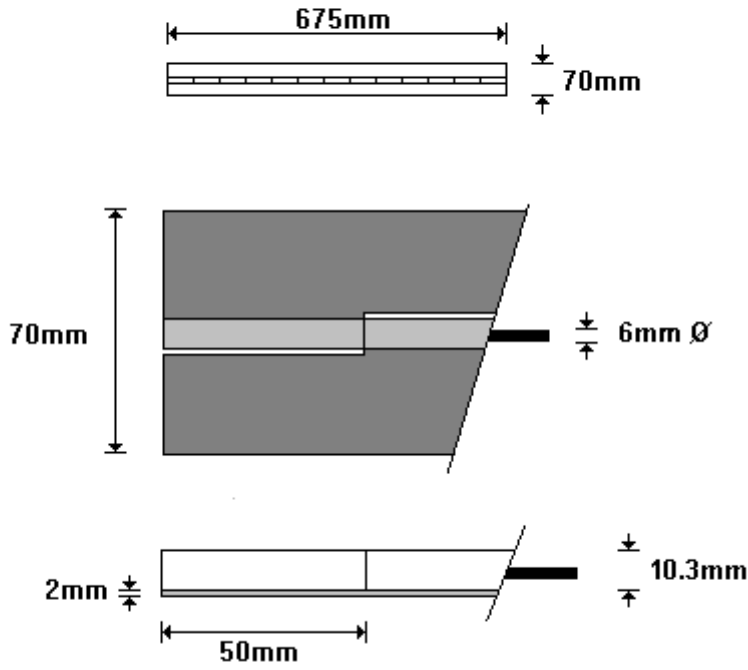

**675mm x 70mm x 2mm STAINLESS STEEL
PH5441**

General Hinges

(011) 907 1755/6

**1085mm x 70mm x 2mm STAINLESS STEEL
PH5450**