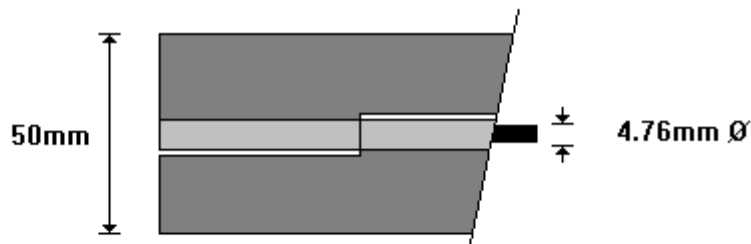

2000mm × 38mm × 1.6mm STAINLESS STEEL
PH5150

General Hinges

(011) 907 1755/6

1000mm × 50mm × 1.6mm STAINLESS STEEL
PH5200

General Hinges

(011) 907 1755/6

**1130mm x 50mm x 1.6mm STAINLESS STEEL
PH5250**

General Hinges