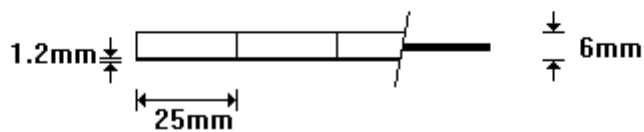

General Hinges

(011) 907 1755/6

**2000mm x 100mm x 1.6mm STAINLESS STEEL
PH5420**

General Hinges

(011) 907 1755/6

**1100mm x 50mm x 1.2mm STAINLESS STEEL
PH5440**

General Hinges

(011) 907 1755/6