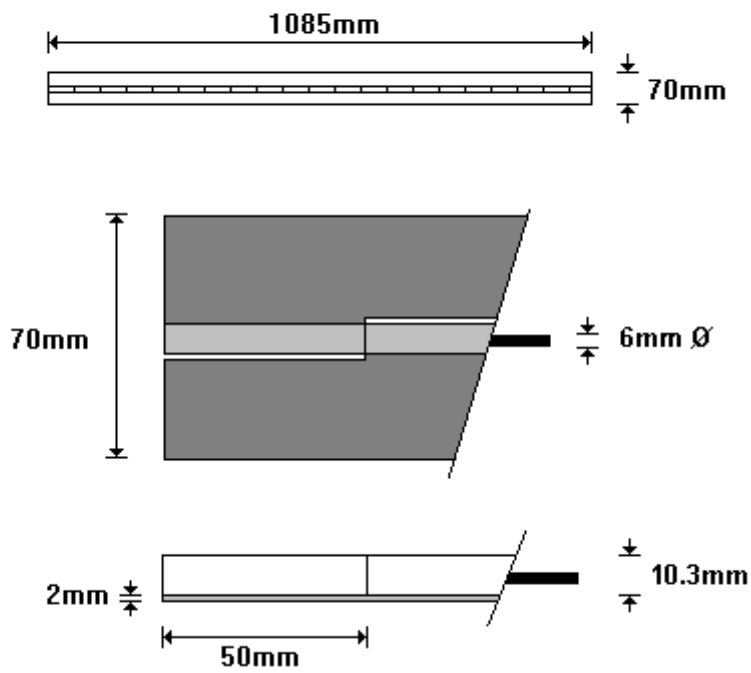

**675mm x 70mm x 2mm STAINLESS STEEL
PH5441**

General Hinges

(011) 907 1755/6

**1085mm x 70mm x 2mm STAINLESS STEEL
PH5450**

General Hinges

(011) 907 1755/6

**1200mm x 70mm x 2mm STAINLESS STEEL
PH5460**

General Hinges