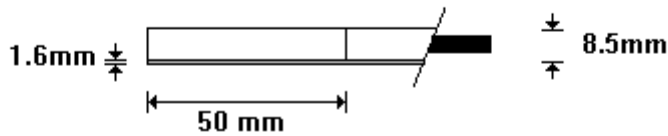

**2000mm x 100mm x 1.6mm STAINLESS STEEL
PH5420**