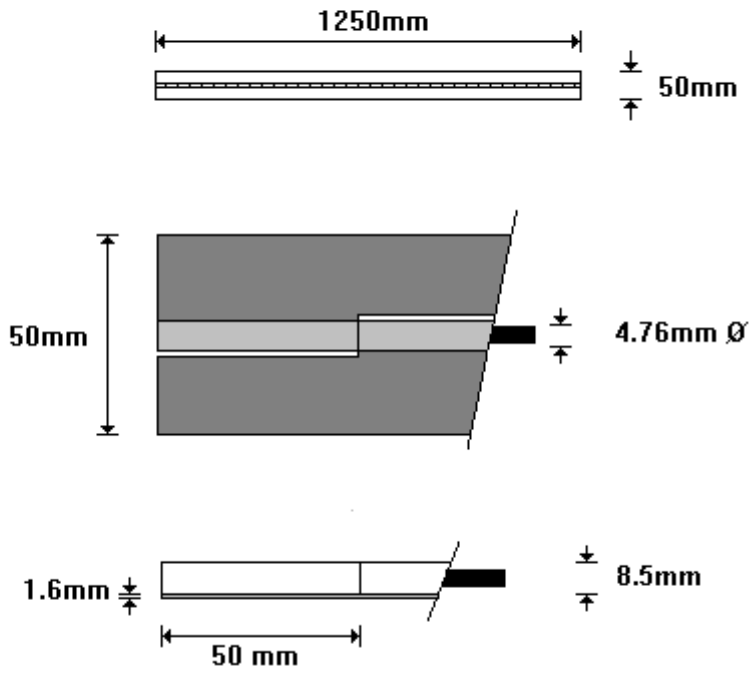

**1000mm × 75mm × 1.6mm STAINLESS STEEL
PH4520**

General Hinges

(011) 907 1755/6

**1120mm × 75mm × 1.6mm STAINLESS STEEL
PH4521**

General Hinges

(011) 907 1755/6

**1250mm x 50mm x 1.6mm STAINLESS STEEL
PH4522**

**1250mm x 75mm x 1.6mm STAINLESS STEEL
PH4523**

**1850mm × 38mm × 1.6mm STAINLESS STEEL
PH4550**

General Hinges

(011) 907 1755/6

**2000mm × 50mm × 1.2mm STAINLESS STEEL
PH5100**

General Hinges

(011) 907 1755/6

2000mm × 38mm × 1.6mm STAINLESS STEEL
PH5150

General Hinges

(011) 907 1755/6

1000mm × 50mm × 1.6mm STAINLESS STEEL
PH5200

General Hinges

(011) 907 1755/6

**1130mm x 50mm x 1.6mm STAINLESS STEEL
PH5250**

General Hinges