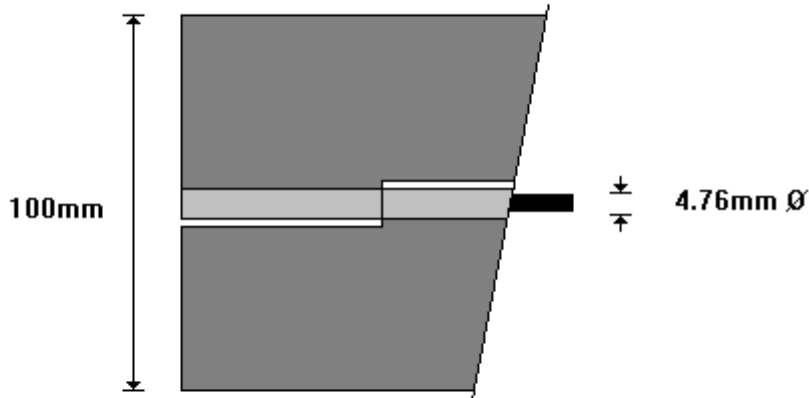

**2000mm x 100mm x 1.6mm STAINLESS STEEL
PH5420**