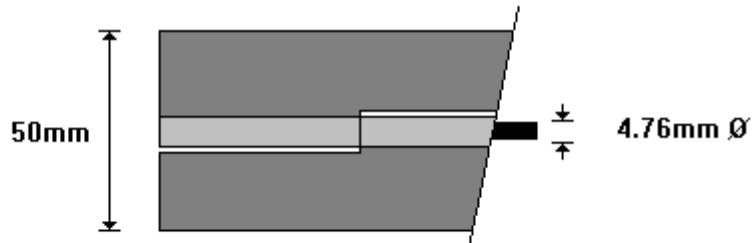

2000mm × 38mm × 1.6mm STAINLESS STEEL
PH5150

General Hinges

(011) 907 1755/6

1000mm × 50mm × 1.6mm STAINLESS STEEL
PH5200

General Hinges

(011) 907 1755/6

**1130mm x 50mm x 1.6mm STAINLESS STEEL
PH5250**

General Hinges