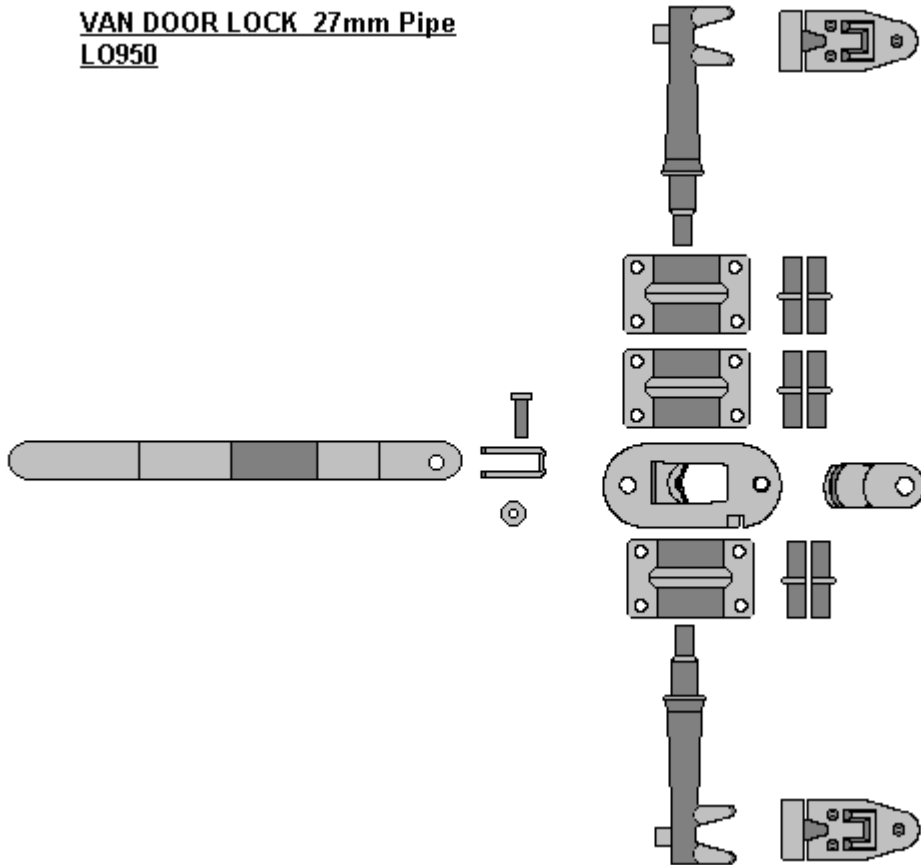

**VAN DOOR LOCK 22mm Pipe S/CAM
L0900SC**

General Hinges

(011) 907 1755/6

VAN DOOR LOCK 27mm Pipe
LO950

General Hinges

(011) 907 1755/6

VAN DOOR LOCK 27mm Pipe No Bush
LO950NB

General Hinges

(011) 907 1755/6

VAN DOOR LOCK 27mm Pipe S/CAM
L0950SC

General Hinges

(011) 907 1755/6

VAN DOOR LOCK 27mm Pipe S/Cams No Bushes
L0950SCNB

General Hinges

(011) 907 1755/6

**BOLT ON V/DOOR LOCK 22mm Pipe
L0975**