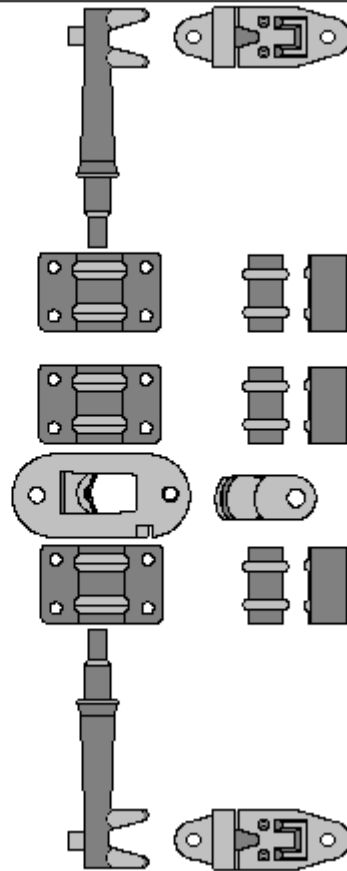

General Hinges

(011) 907 1755/6

VAN DOOR LOCK 22mm Pipe R/RAND
LO900R

General Hinges

(011) 907 1755/6

**S/STEEL VAN DOOR LOCK 22mm Pipe
L0900S**

General Hinges

(011) 907 1755/6

**VAN DOOR LOCK 22mm Pipe S/CAM
L0900SC**

General Hinges

(011) 907 1755/6

VAN DOOR LOCK 27mm Pipe
LO950

General Hinges

(011) 907 1755/6

VAN DOOR LOCK 27mm Pipe No Bush
LO950NB

General Hinges

(011) 907 1755/6

VAN DOOR LOCK 27mm Pipe S/CAM
L0950SC

General Hinges

(011) 907 1755/6

VAN DOOR LOCK 27mm Pipe S/Cams No Bushes
L0950SCNB

General Hinges

(011) 907 1755/6

**BOLT ON V/DOOR LOCK 22mm Pipe
L0975**

General Hinges

(011) 907 1755/6

**BOLT ON V/DOOR LOCK 27mm Pipe
L0975A**

General Hinges

(011) 907 1755/6

BOLT ON V/DOOR LOCK 27mm Pipe No Bushes
L0975ANB

General Hinges

(011) 907 1755/6