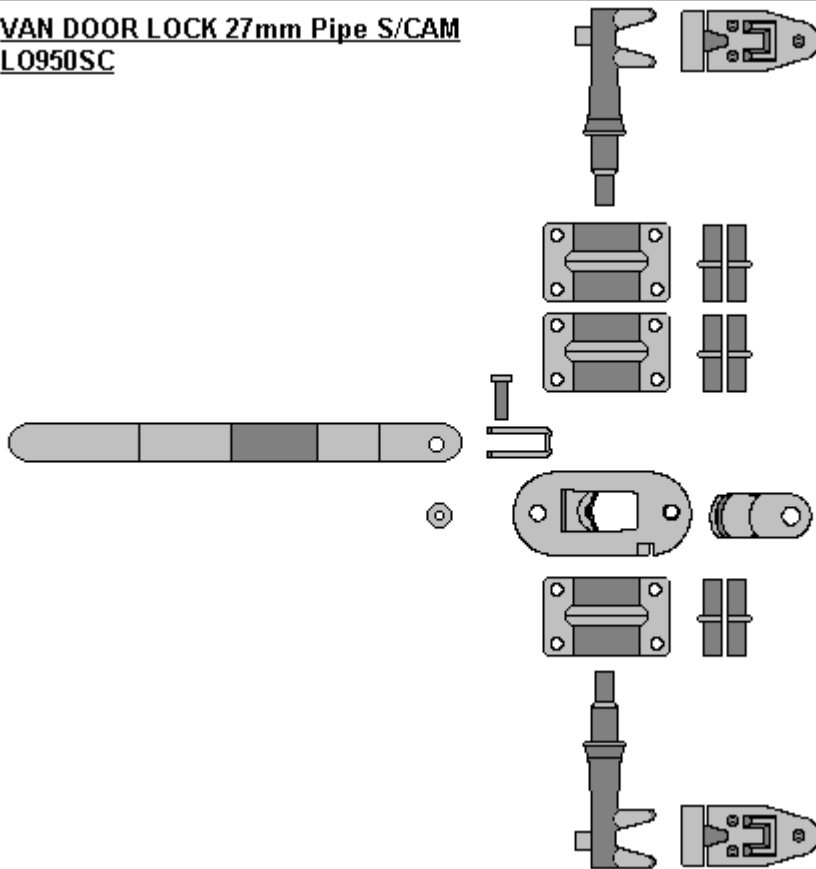

**VAN DOOR LOCK 22mm Pipe S/CAM
L0900SC**

General Hinges

(011) 907 1755/6

VAN DOOR LOCK 27mm Pipe
LO950

General Hinges

(011) 907 1755/6

VAN DOOR LOCK 27mm Pipe No Bush
LO950NB

General Hinges

(011) 907 1755/6

VAN DOOR LOCK 27mm Pipe S/CAM
L0950SC

General Hinges

(011) 907 1755/6

VAN DOOR LOCK 27mm Pipe S/Cams No Bushes
L0950SCNB

General Hinges

(011) 907 1755/6

**BOLT ON V/DOOR LOCK 22mm Pipe
L0975**