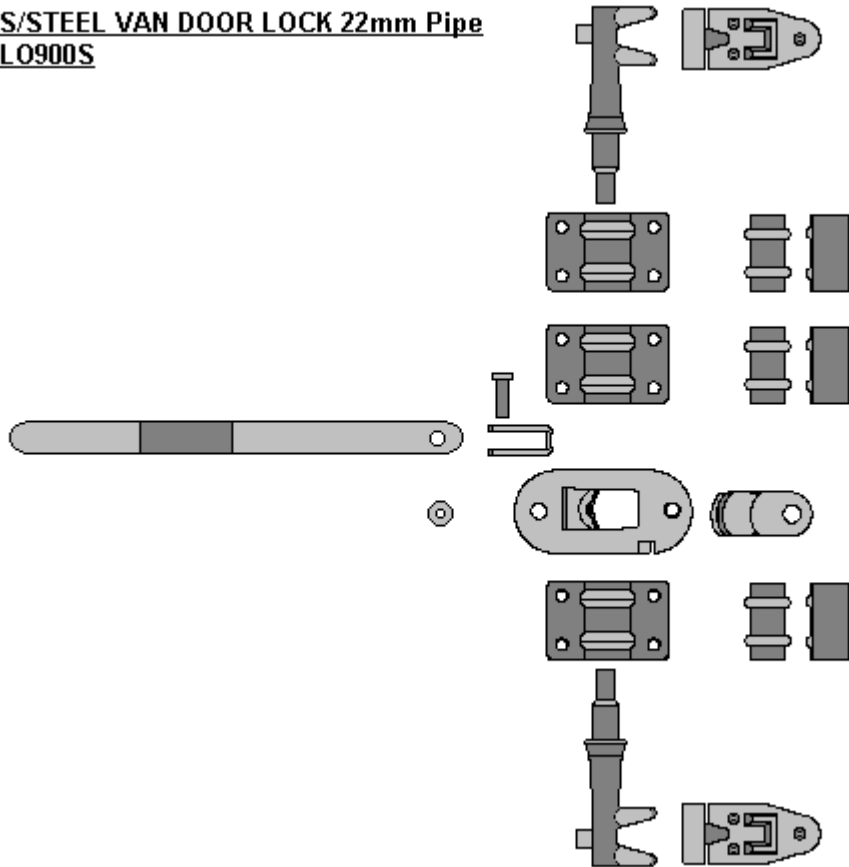

27MM BOLT ON LOCK NO BUSH & NO BRACKETS
HWHIN101

General Hinges

(011) 907 1755/6

MINI 22mm DOOR LOCK
LO850

General Hinges

(011) 907 1755/6

T

VAN DOOR LOCK 22mm Pipe
LO900

General Hinges

(011) 907 1755/6

VAN DOOR LOCK 22mm Pipe R/RAND
LO900R

General Hinges

(011) 907 1755/6

**S/STEEL VAN DOOR LOCK 22mm Pipe
L0900S**

General Hinges

(011) 907 1755/6

**VAN DOOR LOCK 22mm Pipe S/CAM
L0900SC**

General Hinges

(011) 907 1755/6

VAN DOOR LOCK 27mm Pipe
LO950

General Hinges

(011) 907 1755/6

VAN DOOR LOCK 27mm Pipe No Bush
LO950NB

General Hinges