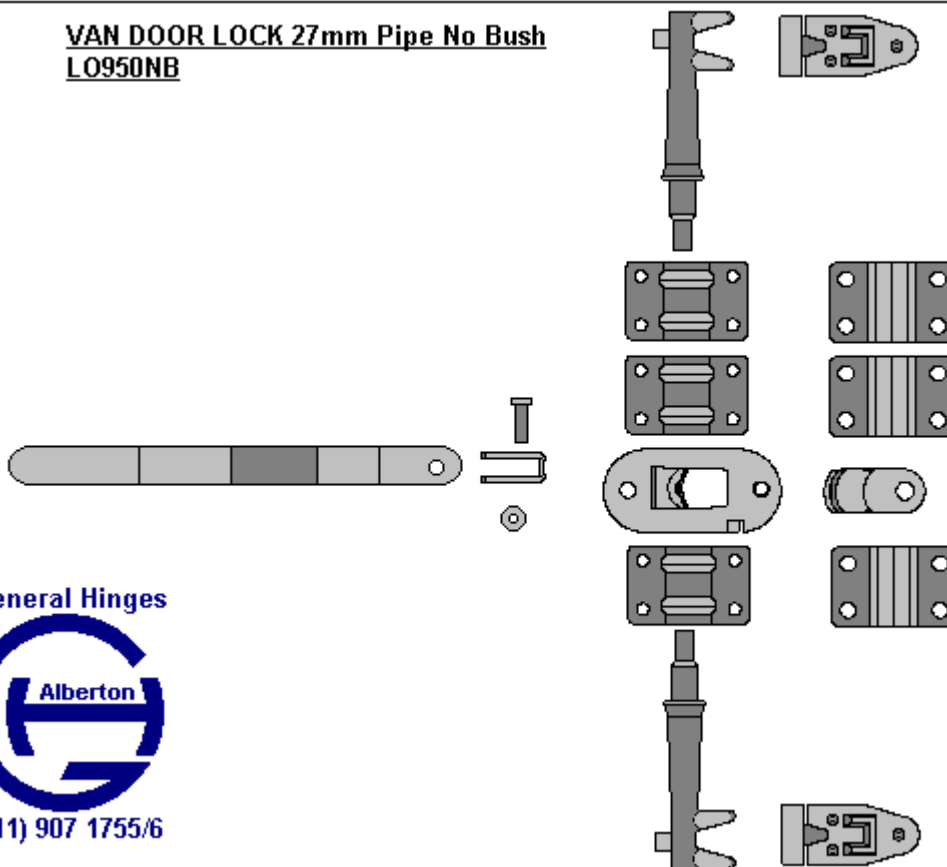

General Hinges

(011) 907 1755/6

VAN DOOR LOCK 22mm Pipe R/RAND
LO900R

General Hinges

(011) 907 1755/6

**S/STEEL VAN DOOR LOCK 22mm Pipe
L0900S**

General Hinges

(011) 907 1755/6

**VAN DOOR LOCK 22mm Pipe S/CAM
L0900SC**

General Hinges

(011) 907 1755/6

VAN DOOR LOCK 27mm Pipe
LO950

General Hinges

(011) 907 1755/6

VAN DOOR LOCK 27mm Pipe No Bush
LO950NB

General Hinges

(011) 907 1755/6

VAN DOOR LOCK 27mm Pipe S/CAM
L0950SC

General Hinges

(011) 907 1755/6

VAN DOOR LOCK 27mm Pipe S/Cams No Bushes
L0950SCNB

General Hinges

(011) 907 1755/6

**BOLT ON V/DOOR LOCK 22mm Pipe
L0975**