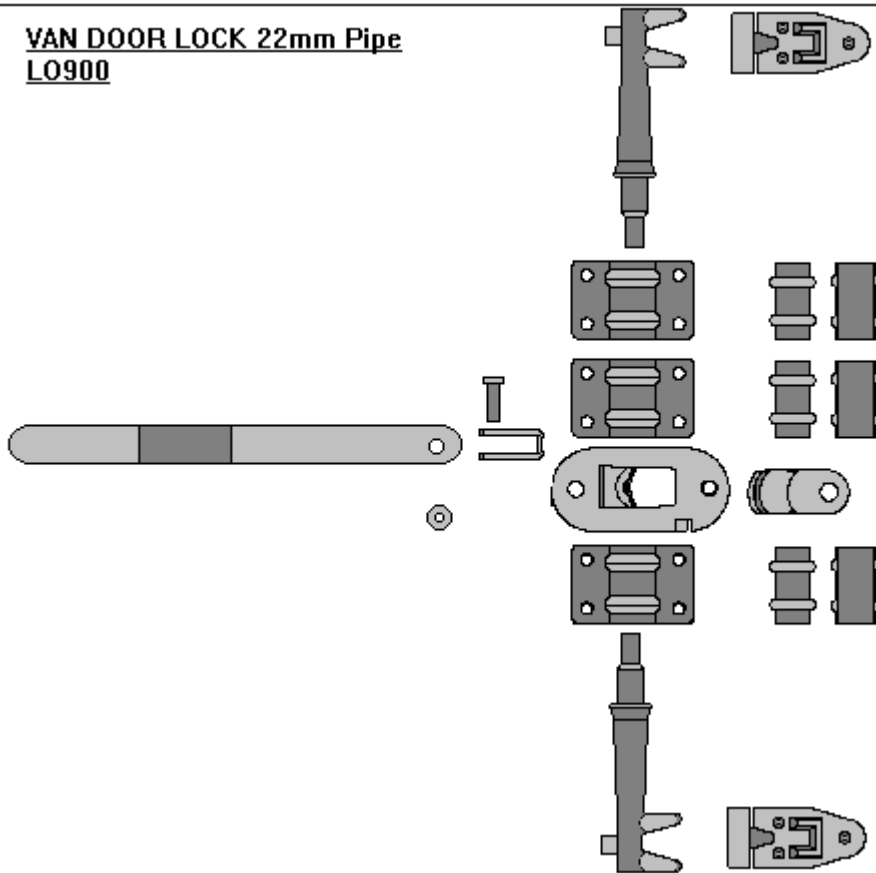

27MM BOLT ON LOCK NO BUSH & NO BRACKETS
HWHIN101

General Hinges

(011) 907 1755/6

MINI 22mm DOOR LOCK
LO850

General Hinges

(011) 907 1755/6

T

VAN DOOR LOCK 22mm Pipe
LO900