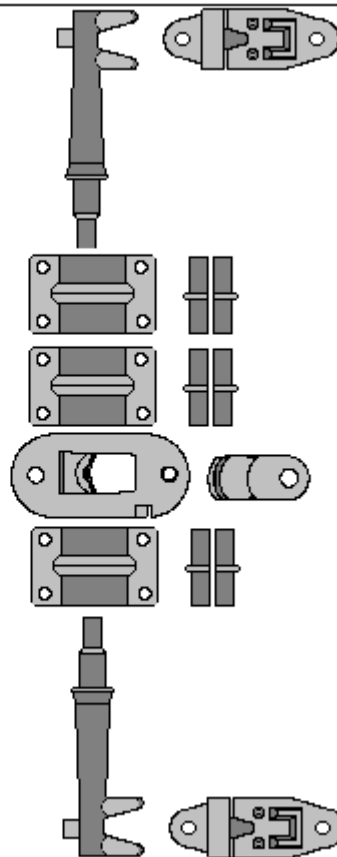

**VAN DOOR LOCK 22mm Pipe S/CAM
L0900SC**

General Hinges

(011) 907 1755/6

VAN DOOR LOCK 27mm Pipe
LO950

General Hinges

(011) 907 1755/6

VAN DOOR LOCK 27mm Pipe No Bush
LO950NB

General Hinges

(011) 907 1755/6

VAN DOOR LOCK 27mm Pipe S/CAM
L0950SC

General Hinges

(011) 907 1755/6

VAN DOOR LOCK 27mm Pipe S/Cams No Bushes
L0950SCNB

General Hinges

(011) 907 1755/6

**BOLT ON V/DOOR LOCK 22mm Pipe
L0975**

General Hinges

(011) 907 1755/6

**BOLT ON V/DOOR LOCK 27mm Pipe
L0975A**

General Hinges

(011) 907 1755/6

BOLT ON V/DOOR LOCK 27mm Pipe No Bushes
L0975ANB

General Hinges

(011) 907 1755/6

BOLT ON V/DOOR LOCK 27mm Pipe
RUBBERISED HANDLE
L0975ARH

General Hinges

(011) 907 1755/6

BOLT ON LOCK 27mm Pipe S/CAM
L0975ASC

General Hinges

(011) 907 1755/6

BOLT ON LOCK 22mm Pipe S/CAM
L0975SC

General Hinges