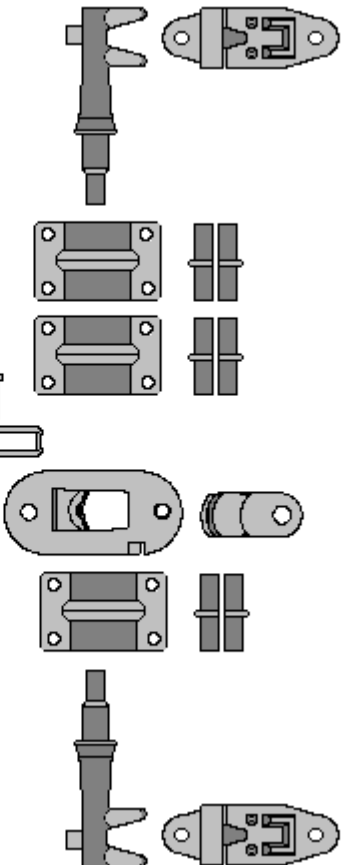

General Hinges

(011) 907 1755/6

VAN DOOR LOCK 22mm Pipe R/RAND
LO900R

General Hinges

(011) 907 1755/6

**S/STEEL VAN DOOR LOCK 22mm Pipe
L0900S**

General Hinges

(011) 907 1755/6

**VAN DOOR LOCK 22mm Pipe S/CAM
L0900SC**

General Hinges

(011) 907 1755/6

VAN DOOR LOCK 27mm Pipe
LO950

General Hinges

(011) 907 1755/6

VAN DOOR LOCK 27mm Pipe No Bush
LO950NB

General Hinges

(011) 907 1755/6

VAN DOOR LOCK 27mm Pipe S/CAM
L0950SC

General Hinges

(011) 907 1755/6

VAN DOOR LOCK 27mm Pipe S/Cams No Bushes
L0950SCNB

General Hinges

(011) 907 1755/6

**BOLT ON V/DOOR LOCK 22mm Pipe
L0975**

General Hinges

(011) 907 1755/6

**BOLT ON V/DOOR LOCK 27mm Pipe
L0975A**

General Hinges

(011) 907 1755/6

BOLT ON V/DOOR LOCK 27mm Pipe No Bushes
L0975ANB

General Hinges

(011) 907 1755/6