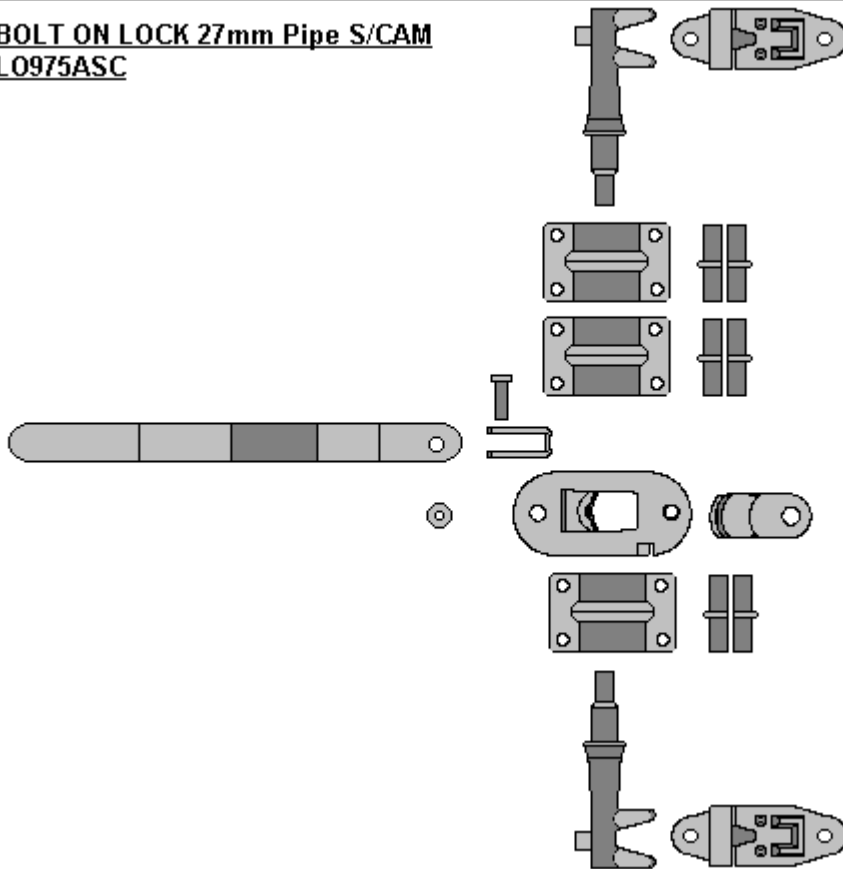

General Hinges

(011) 907 1755/6

**BOLT ON V/DOOR LOCK 27mm Pipe
L0975A**

General Hinges

(011) 907 1755/6

BOLT ON V/DOOR LOCK 27mm Pipe No Bushes
L0975ANB

General Hinges

(011) 907 1755/6

BOLT ON V/DOOR LOCK 27mm Pipe
RUBBERISED HANDLE
L0975ARH

General Hinges

(011) 907 1755/6

BOLT ON LOCK 27mm Pipe S/CAM
L0975ASC

General Hinges

(011) 907 1755/6

BOLT ON LOCK 22mm Pipe S/CAM
L0975SC

General Hinges

(011) 907 1755/6

**VAN DOOR LOCK 33mm SERCO
L0990S**

General Hinges

(011) 907 1755/6

**VAN DOOR LOCK 33mm SERCO NEW
L0990SN**

General Hinges

(011) 907 1755/6

3m x 21.34mm x 1.6mm ROUND TUBE
LOP100