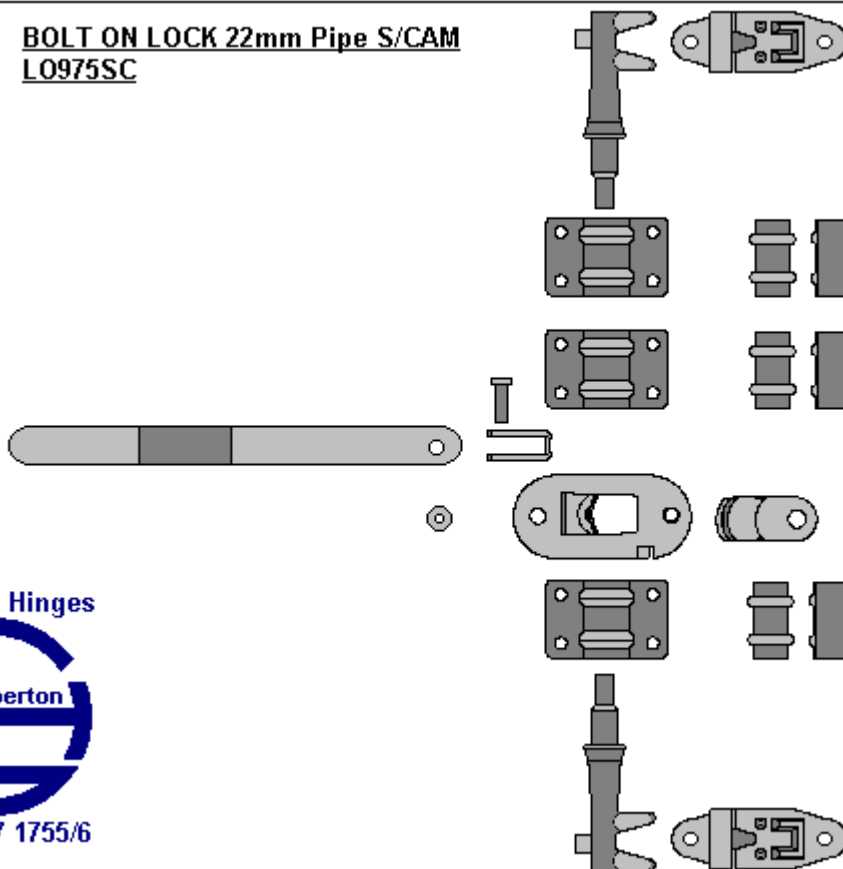

(011) 907 1755/6

VAN DOOR LOCK 27mm Pipe S/CAM
L0950SC

General Hinges

(011) 907 1755/6

VAN DOOR LOCK 27mm Pipe S/Cams No Bushes
L0950SCNB

General Hinges

(011) 907 1755/6

**BOLT ON V/DOOR LOCK 22mm Pipe
L0975**

General Hinges

(011) 907 1755/6

**BOLT ON V/DOOR LOCK 27mm Pipe
L0975A**

General Hinges

(011) 907 1755/6

BOLT ON V/DOOR LOCK 27mm Pipe No Bushes
L0975ANB

General Hinges

(011) 907 1755/6

BOLT ON V/DOOR LOCK 27mm Pipe
RUBBERISED HANDLE
L0975ARH

General Hinges

(011) 907 1755/6

BOLT ON LOCK 27mm Pipe S/CAM
L0975ASC

General Hinges

(011) 907 1755/6

BOLT ON LOCK 22mm Pipe S/CAM
L0975SC

General Hinges

(011) 907 1755/6

**VAN DOOR LOCK 33mm SERCO
L0990S**

General Hinges

(011) 907 1755/6

**VAN DOOR LOCK 33mm SERCO NEW
L0990SN**

General Hinges

(011) 907 1755/6

3m x 21.34mm x 1.6mm ROUND TUBE
LOP100