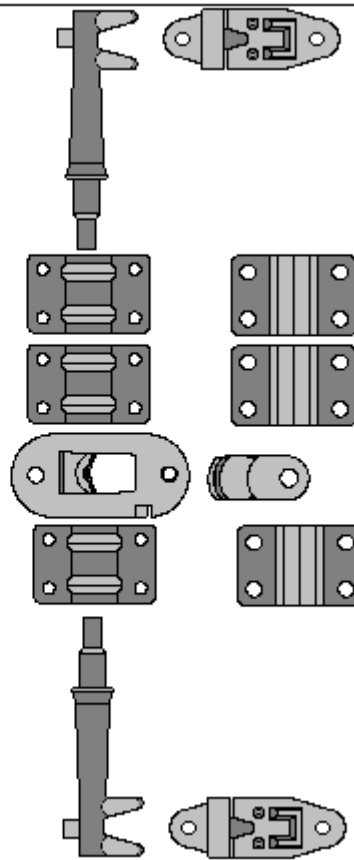

**VAN DOOR LOCK 22mm Pipe S/CAM
L0900SC**

General Hinges

(011) 907 1755/6

VAN DOOR LOCK 27mm Pipe
LO950

General Hinges

(011) 907 1755/6

VAN DOOR LOCK 27mm Pipe No Bush
LO950NB

General Hinges

(011) 907 1755/6

VAN DOOR LOCK 27mm Pipe S/CAM
L0950SC

General Hinges

(011) 907 1755/6

VAN DOOR LOCK 27mm Pipe S/Cams No Bushes
L0950SCNB

General Hinges

(011) 907 1755/6

**BOLT ON V/DOOR LOCK 22mm Pipe
L0975**

General Hinges

(011) 907 1755/6

**BOLT ON V/DOOR LOCK 27mm Pipe
L0975A**

General Hinges

(011) 907 1755/6

BOLT ON V/DOOR LOCK 27mm Pipe No Bushes
L0975ANB

General Hinges

(011) 907 1755/6

BOLT ON V/DOOR LOCK 27mm Pipe
RUBBERISED HANDLE
L0975ARH

General Hinges

(011) 907 1755/6

BOLT ON LOCK 27mm Pipe S/CAM
L0975ASC

General Hinges

(011) 907 1755/6

BOLT ON LOCK 22mm Pipe S/CAM
L0975SC

General Hinges