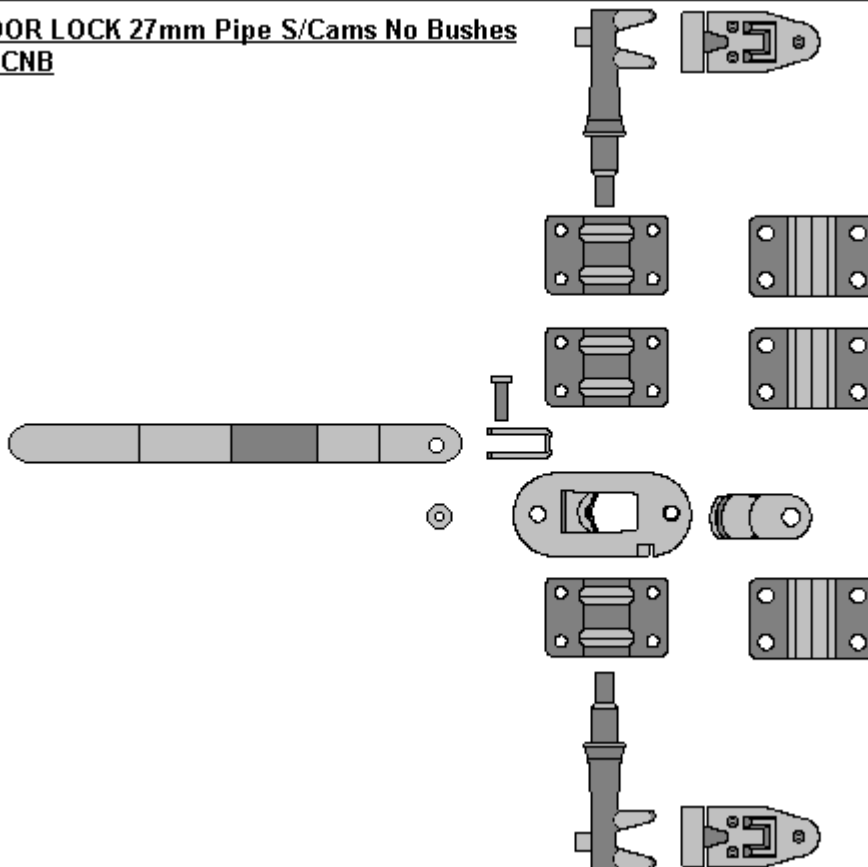

**VAN DOOR LOCK 22mm Pipe S/CAM
L0900SC**

General Hinges

(011) 907 1755/6

VAN DOOR LOCK 27mm Pipe
LO950

General Hinges

(011) 907 1755/6

VAN DOOR LOCK 27mm Pipe No Bush
LO950NB

General Hinges

(011) 907 1755/6

VAN DOOR LOCK 27mm Pipe S/CAM
L0950SC

General Hinges

(011) 907 1755/6

VAN DOOR LOCK 27mm Pipe S/Cams No Bushes
L0950SCNB

General Hinges

(011) 907 1755/6

**BOLT ON V/DOOR LOCK 22mm Pipe
L0975**

General Hinges

(011) 907 1755/6

**BOLT ON V/DOOR LOCK 27mm Pipe
L0975A**

General Hinges

(011) 907 1755/6

BOLT ON V/DOOR LOCK 27mm Pipe No Bushes
L0975ANB

General Hinges

(011) 907 1755/6