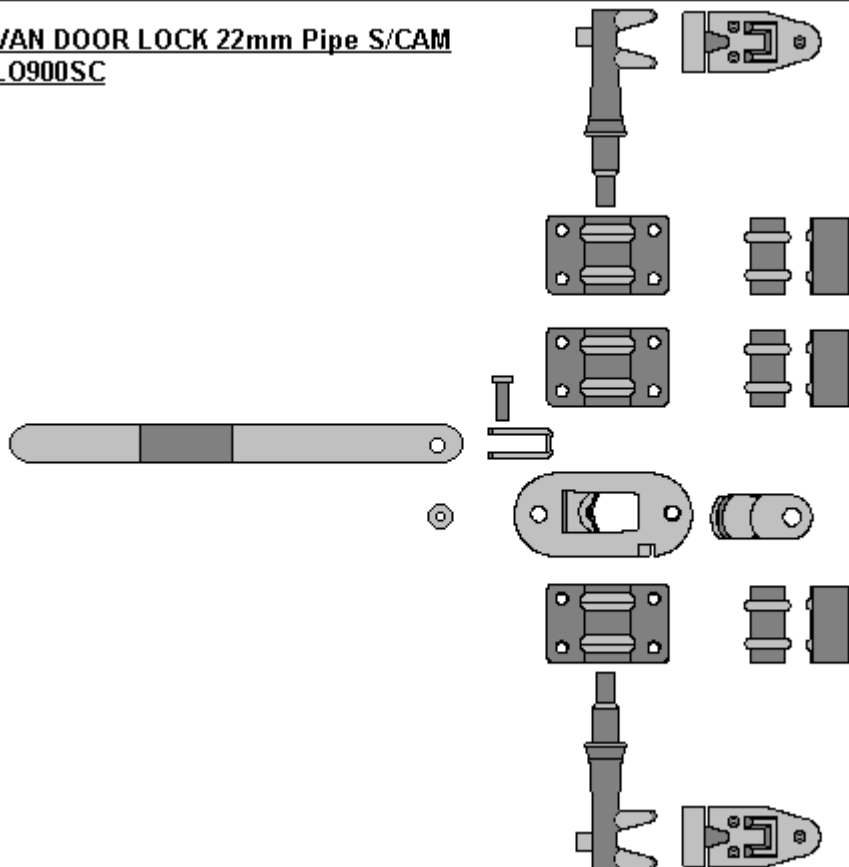

General Hinges

(011) 907 1755/6

VAN DOOR LOCK 22mm Pipe R/RAND
LO900R

General Hinges

(011) 907 1755/6

**S/STEEL VAN DOOR LOCK 22mm Pipe
L0900S**

General Hinges

(011) 907 1755/6

**VAN DOOR LOCK 22mm Pipe S/CAM
L0900SC**

General Hinges

(011) 907 1755/6

VAN DOOR LOCK 27mm Pipe
LO950

General Hinges

(011) 907 1755/6

VAN DOOR LOCK 27mm Pipe No Bush
LO950NB

General Hinges