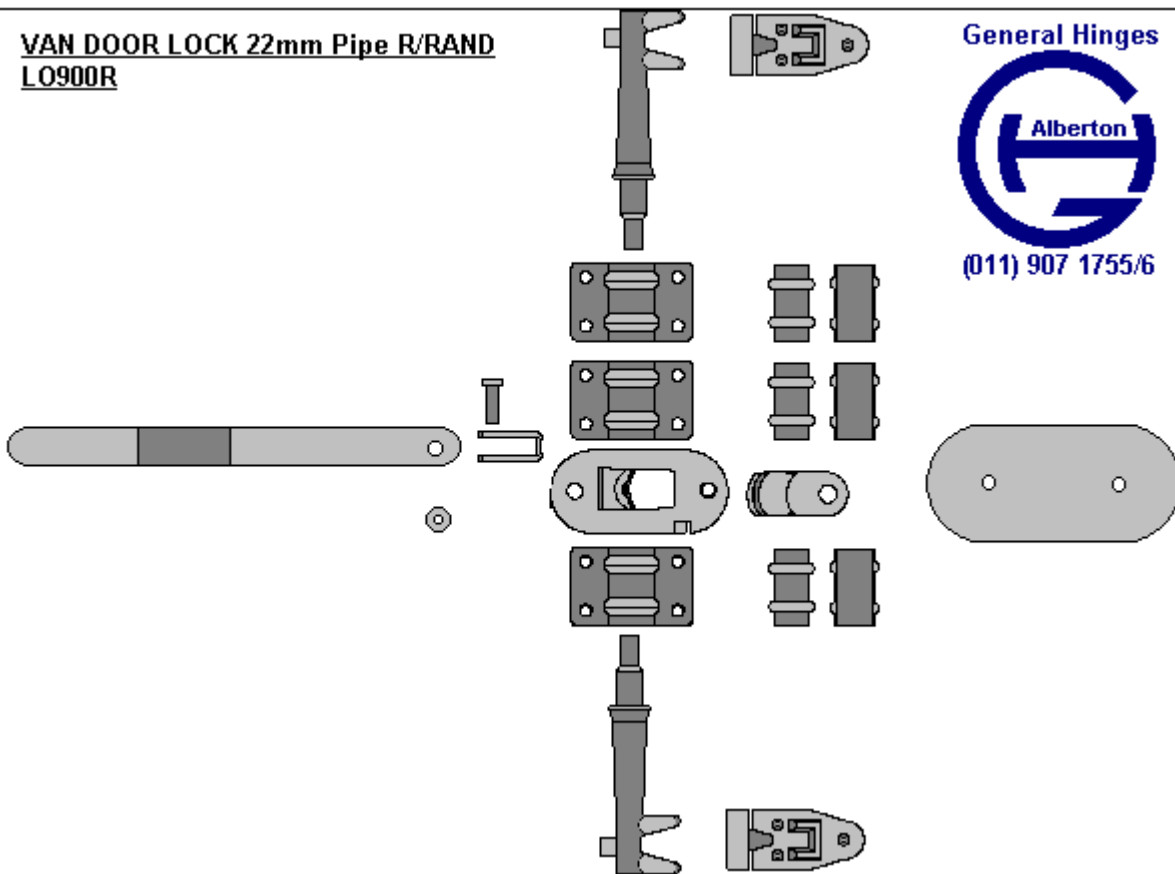

27MM BOLT ON LOCK NO BUSH & NO BRACKETS
HWHIN101

General Hinges

(011) 907 1755/6

MINI 22mm DOOR LOCK
LO850

General Hinges

(011) 907 1755/6

T

VAN DOOR LOCK 22mm Pipe
LO900

General Hinges

(011) 907 1755/6

VAN DOOR LOCK 22mm Pipe R/RAND
LO900R

General Hinges

(011) 907 1755/6

**S/STEEL VAN DOOR LOCK 22mm Pipe
L0900S**

General Hinges

(011) 907 1755/6