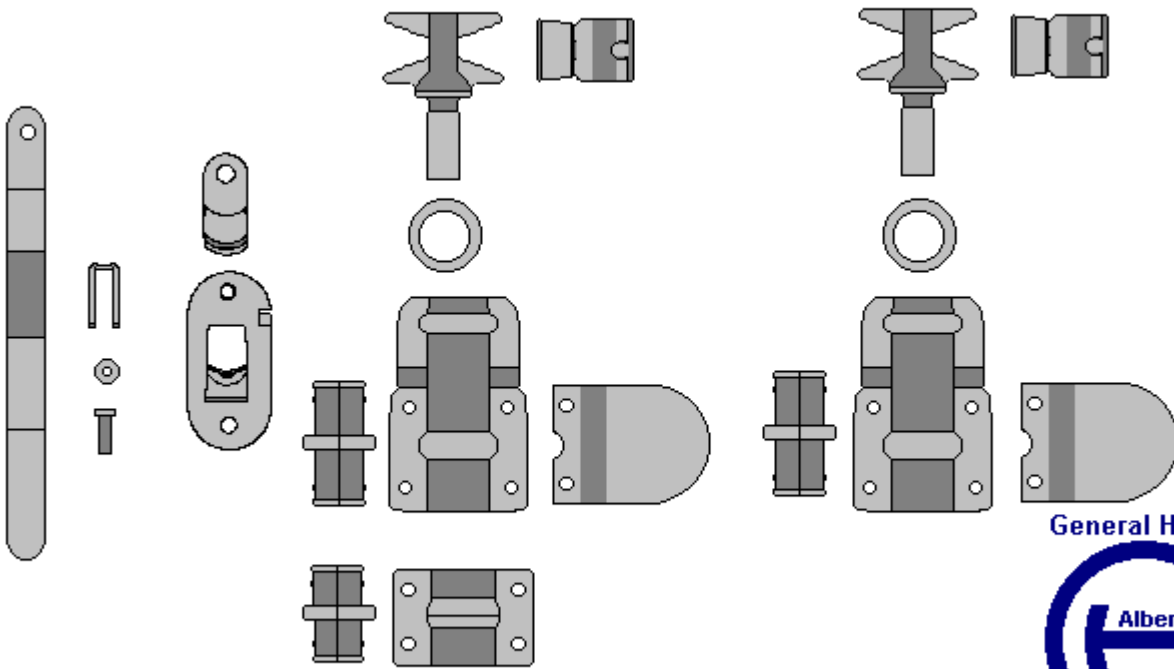

BOLT ON V/DOOR LOCK 27mm Pipe
RUBBERISED HANDLE
L0975ARH

General Hinges

(011) 907 1755/6

BOLT ON LOCK 27mm Pipe S/CAM
L0975ASC

General Hinges

(011) 907 1755/6

BOLT ON LOCK 22mm Pipe S/CAM
L0975SC

General Hinges

(011) 907 1755/6

**VAN DOOR LOCK 33mm SERCO
L0990S**

General Hinges

(011) 907 1755/6

**VAN DOOR LOCK 33mm SERCO NEW
L0990SN**

General Hinges

(011) 907 1755/6

3m x 21.34mm x 1.6mm ROUND TUBE
LOP100

General Hinges

(011) 907 1755/6

3m x 27mm x 1.6mm ROUND TUBE
LOP101

General Hinges

(011) 907 1755/6

3m x 32mm x 1.6mm ROUND TUBE
LOP102

General Hinges

(011) 907 1755/6