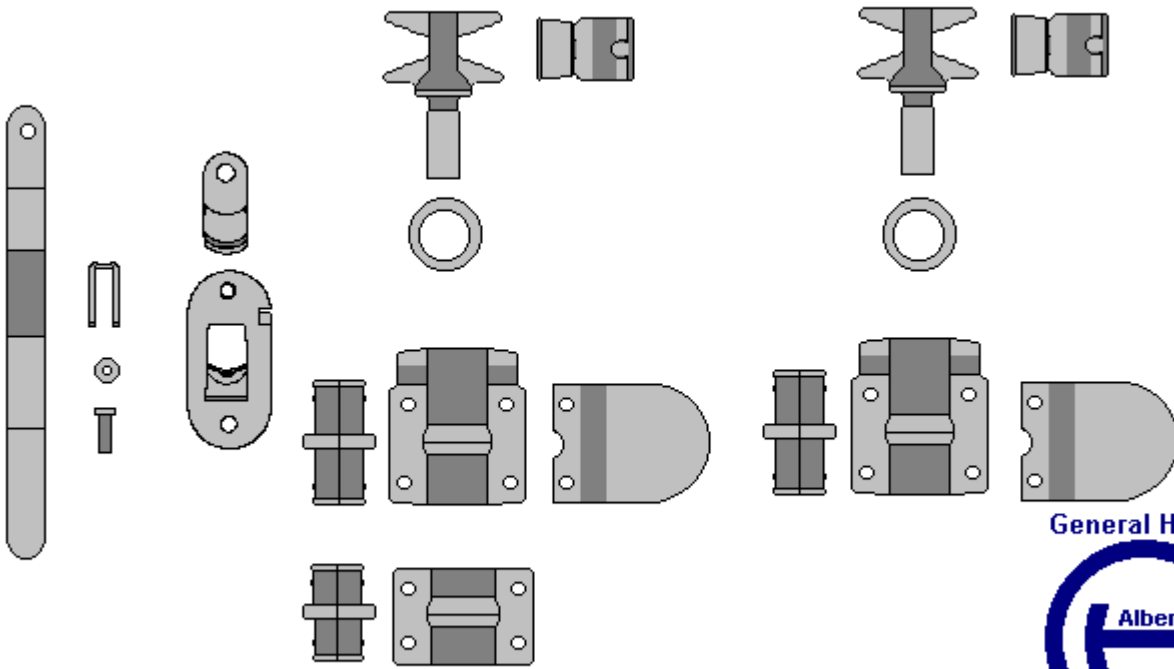

General Hinges

(011) 907 1755/6

**BOLT ON V/DOOR LOCK 27mm Pipe
L0975A**

General Hinges

(011) 907 1755/6

BOLT ON V/DOOR LOCK 27mm Pipe No Bushes
L0975ANB

General Hinges

(011) 907 1755/6

BOLT ON V/DOOR LOCK 27mm Pipe
RUBBERISED HANDLE
L0975ARH

General Hinges

(011) 907 1755/6

BOLT ON LOCK 27mm Pipe S/CAM
L0975ASC

General Hinges

(011) 907 1755/6

BOLT ON LOCK 22mm Pipe S/CAM
L0975SC

General Hinges

(011) 907 1755/6

**VAN DOOR LOCK 33mm SERCO
L0990S**

General Hinges

(011) 907 1755/6

**VAN DOOR LOCK 33mm SERCO NEW
L0990SN**

General Hinges

(011) 907 1755/6

3m x 21.34mm x 1.6mm ROUND TUBE
LOP100