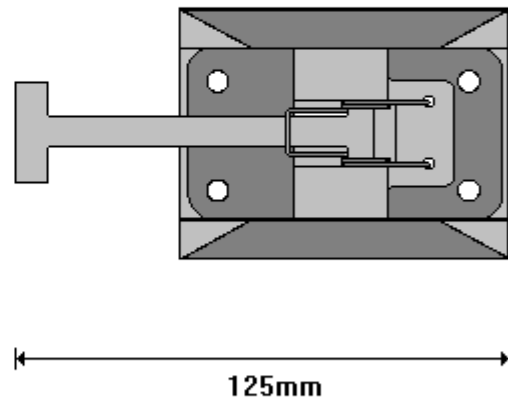

**S/STEEL SHORT I BAR D/RETAINER
DR400S**

General Hinges

(011) 907 1755/6

3mm $\pm$

**SHORT I BAR DOOR CHROMED
DR450**

General Hinges

(011) 907 1755/6

5mm $\pm$