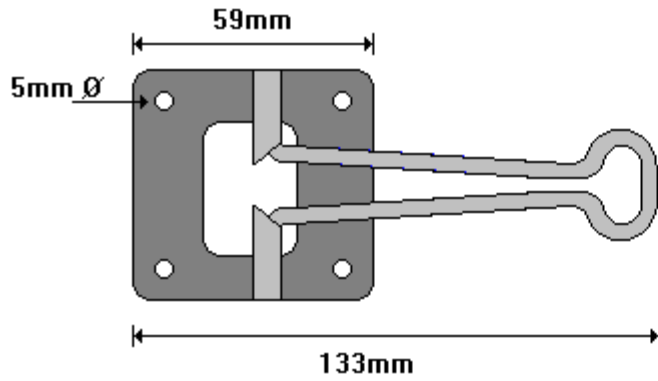

**DOOR RETAINER SET  
DR100**

General Hinges

(011) 907 1755/6

**DOOR RETAINER SPRING  
DR300**

General Hinges

(011) 907 1755/6

**DOOR RETAINER BRACKET  
DR200**

General Hinges

(011) 907 1755/6

**SHORT I BAR DOOR RETAINER  
DR400**

General Hinges

(011) 907 1755/6

**S/STEEL SHORT I BAR D/RETAINER  
DR400S**

General Hinges

(011) 907 1755/6

3mm  $\pm$