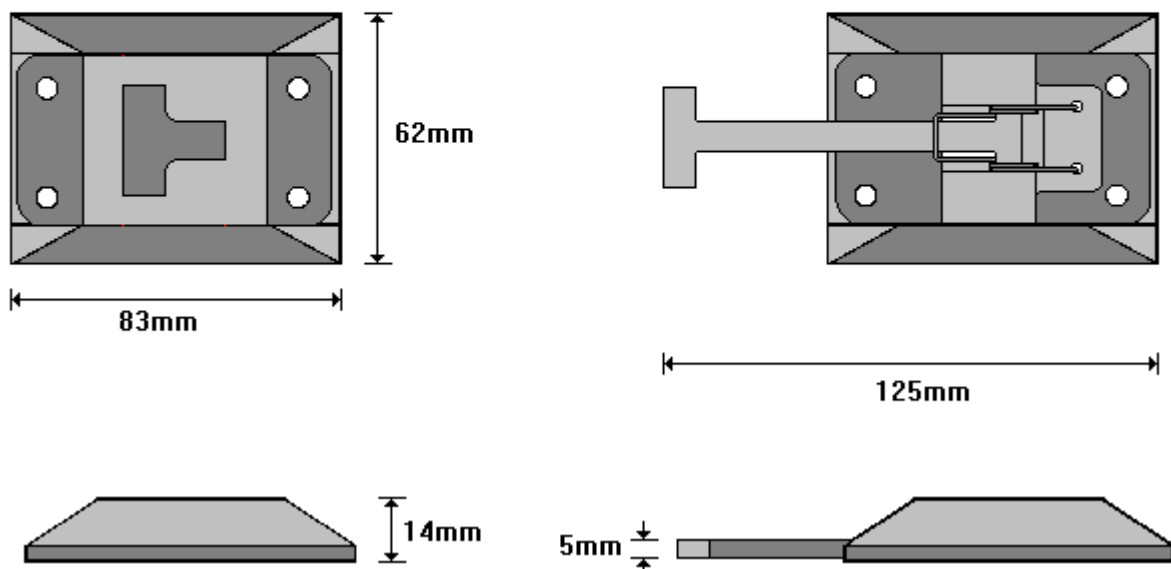

(011) 907 1755/6

**SHORT I BAR DOOR RETAINER  
DR400**

General Hinges

(011) 907 1755/6

**S/STEEL SHORT I BAR D/RETAINER  
DR400S**

General Hinges

(011) 907 1755/6

3mm  $\pm$