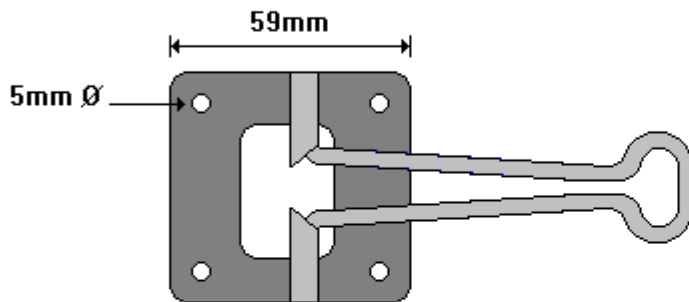

**DOOR RETAINER SET  
DR100**

General Hinges

(011) 907 1755/6

**DOOR RETAINER SPRING  
DR300**

General Hinges

(011) 907 1755/6

**DOOR RETAINER BRACKET  
DR200**

General Hinges

(011) 907 1755/6

**SHORT I BAR DOOR RETAINER  
DR400**

General Hinges

(011) 907 1755/6

**S/STEEL SHORT I BAR D/RETAINER  
DR400S**

General Hinges

(011) 907 1755/6

3mm  $\pm$