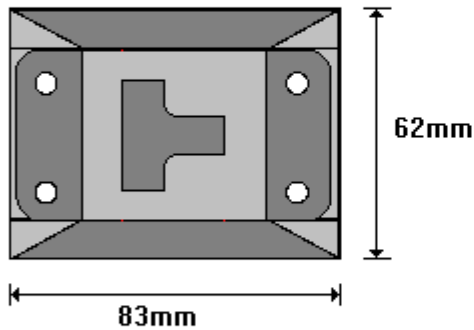

**S/STEEL SHORT I BAR D/RETAINER
DR400S**

General Hinges

(011) 907 1755/6

3mm $\pm$

**SHORT I BAR DOOR CHROMED
DR450**

General Hinges

(011) 907 1755/6

5mm $\pm$