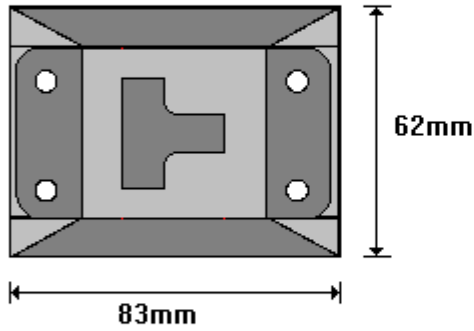

(011) 907 1755/6

**SHORT I BAR DOOR RETAINER  
DR400**

General Hinges

(011) 907 1755/6

**S/STEEL SHORT I BAR D/RETAINER  
DR400S**

General Hinges

(011) 907 1755/6

3mm  $\pm$