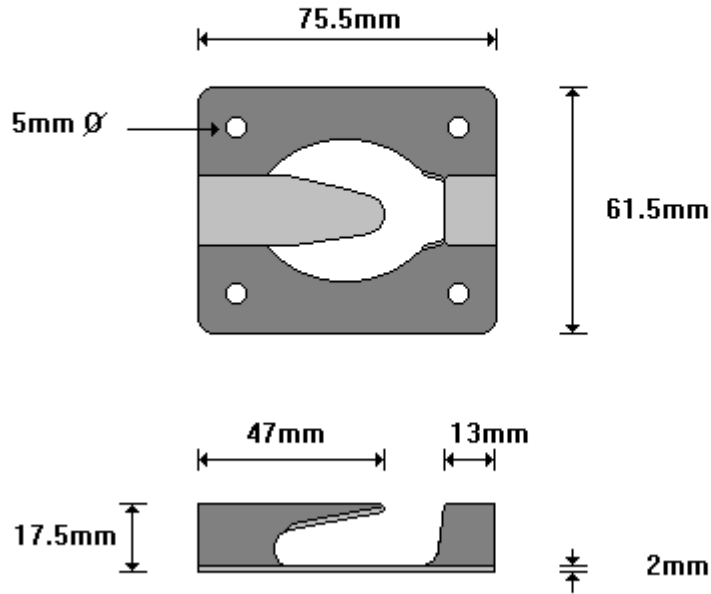

**DOOR RETAINER SET  
DR100**

General Hinges

(011) 907 1755/6

**DOOR RETAINER SPRING  
DR300**

General Hinges

(011) 907 1755/6

**DOOR RETAINER BRACKET  
DR200**

General Hinges

(011) 907 1755/6

**SHORT I BAR DOOR RETAINER  
DR400**

General Hinges

(011) 907 1755/6

**S/STEEL SHORT I BAR D/RETAINER  
DR400S**

General Hinges

(011) 907 1755/6

3mm  $\pm$