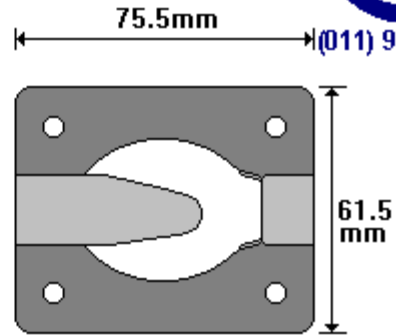

**DOOR RETAINER SET  
DR100**

General Hinges

(011) 907 1755/6

**DOOR RETAINER SPRING  
DR300**

General Hinges

(011) 907 1755/6

**DOOR RETAINER BRACKET  
DR200**

General Hinges

(011) 907 1755/6

**SHORT I BAR DOOR RETAINER  
DR400**

General Hinges

(011) 907 1755/6

**S/STEEL SHORT I BAR D/RETAINER  
DR400S**

General Hinges

(011) 907 1755/6

3mm  $\pm$