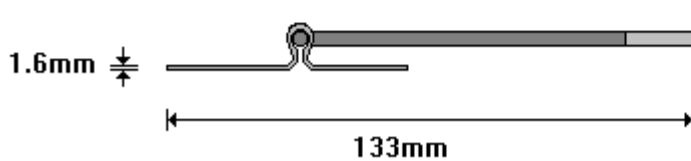

**DOOR RETAINER SPRING
DR300**

General Hinges

(011) 907 1755/6