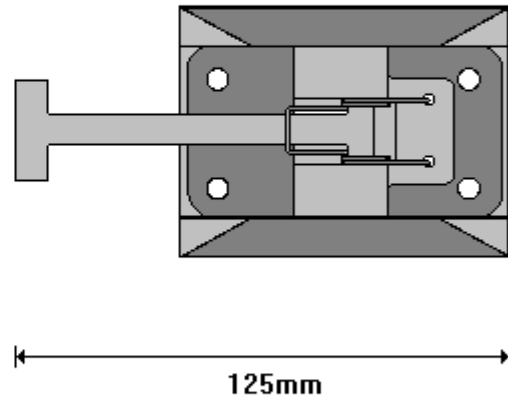

(011) 907 1755/6

**SHORT I BAR DOOR RETAINER  
DR400**

General Hinges

(011) 907 1755/6

**S/STEEL SHORT I BAR D/RETAINER  
DR400S**

General Hinges

(011) 907 1755/6

3mm  $\pm$