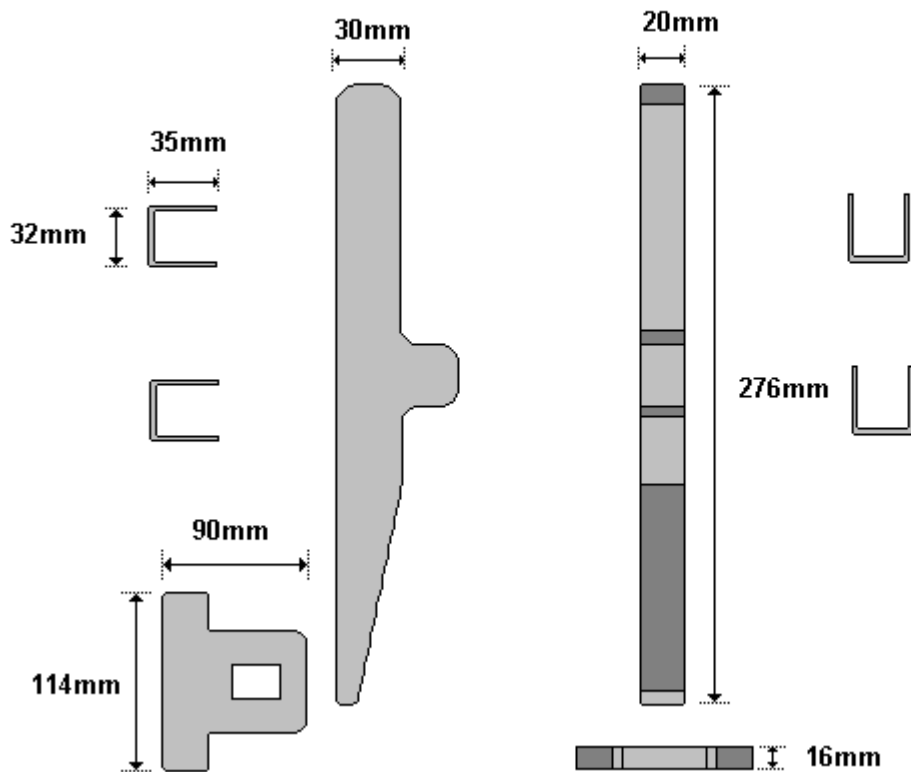

**NARROW CENTRE POST  
DPK100G**

General Hinges

(011) 907 1755/6

**HEAVY DUTY DROPSIDE WEDGE, TONGUE & GUIDES  
DWT200**

General Hinges

(011) 907 1755/6

**HEAVY DUTY DROPSIDE WEDGE  
DWT200A**

General Hinges