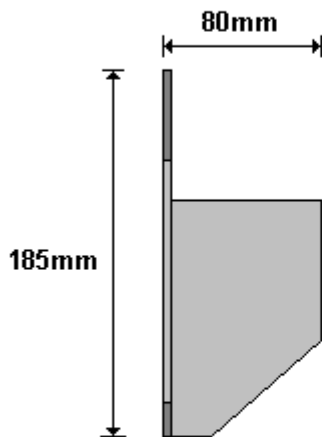

General Hinges

(011) 907 1755/6

**DROP POST WING LH**  
**DPK100F**

General Hinges

(011) 907 1755/6

**DROP POST WING RH**  
**DPK100FR**

General Hinges

(011) 907 1755/6