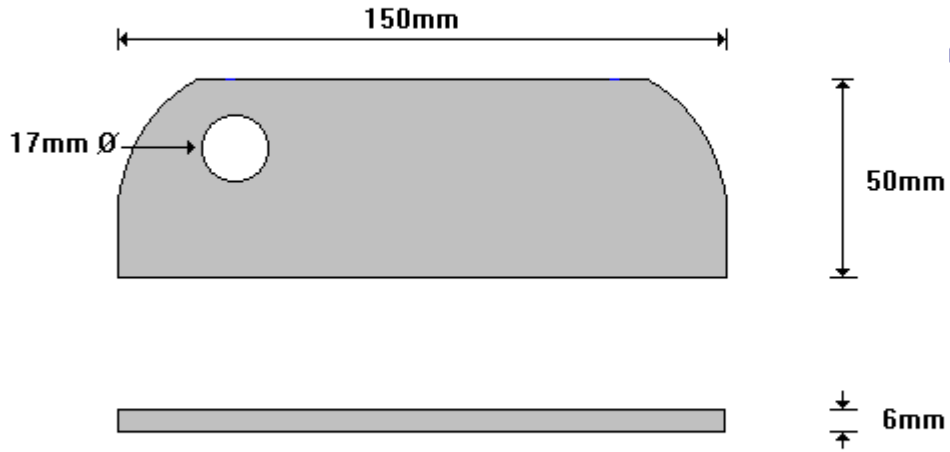

DROP POST BRACKET
DPB100

General Hinges

(011) 907 1755/6