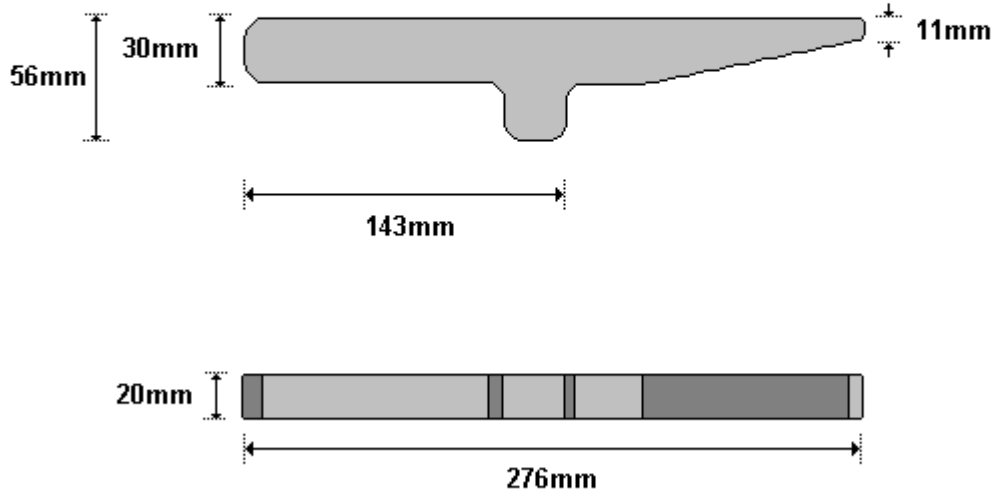

**HEAVY DUTY DROPSIDE WEDGE
DWT200A**

General Hinges

(011) 907 1755/6