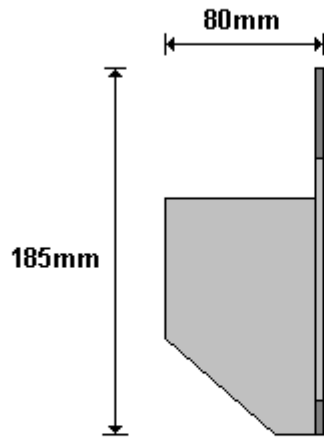

General Hinges

(011) 907 1755/6

**DROP POST WING LH**  
**DPK100F**

General Hinges

(011) 907 1755/6

**DROP POST WING RH**  
**DPK100FR**

General Hinges

(011) 907 1755/6