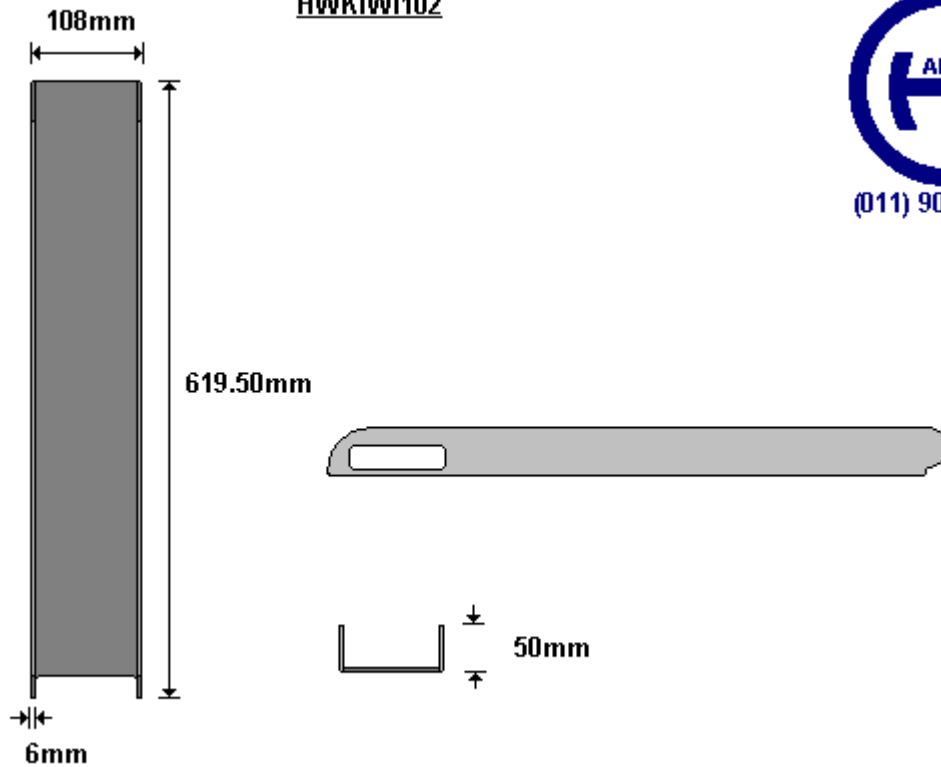

General Hinges

(011) 907 1755/6

**KIWI SIDE POST**  
**HWKIWI101**

General Hinges

(011) 907 1755/6

**KIWI REAR POST LH**  
**HWKIWI102**

General Hinges

(011) 907 1755/6