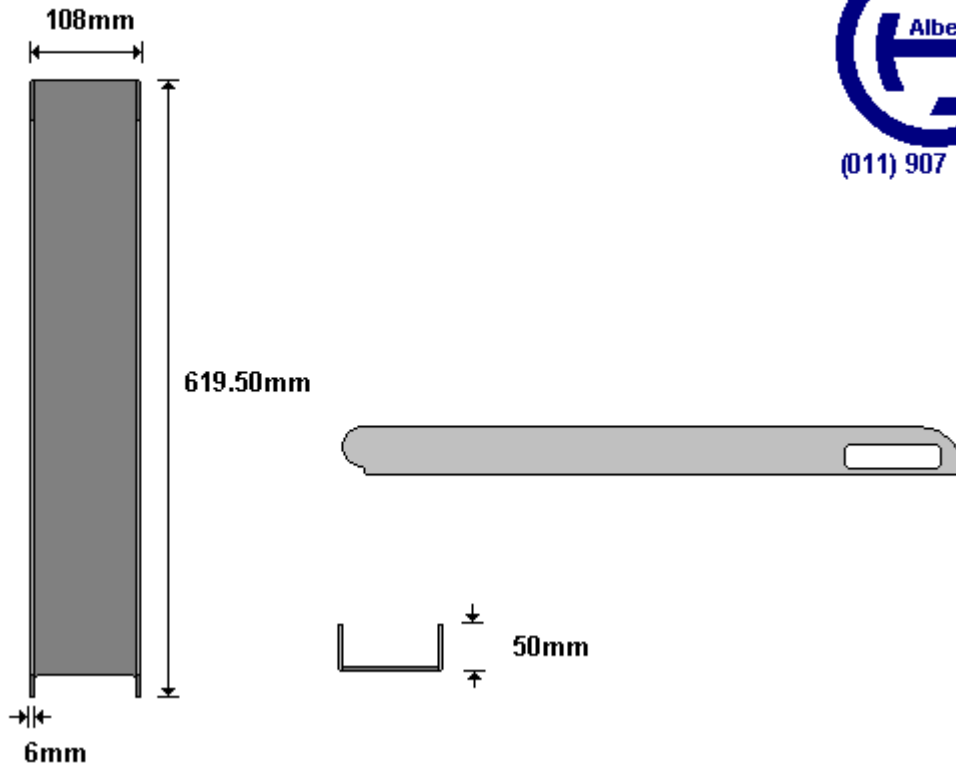

KIWI REAR POST RH
HWKIWI102R

General Hinges

(011) 907 1755/6

DROP STAKE PIN (150 × 20mm)
PI500