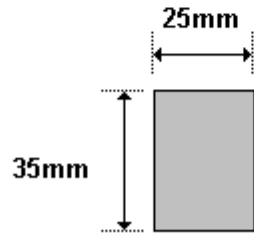

(011) 907 1755/6

**HEAVY DUTY DROPSIDE TONGUE  
DWT200B**

General Hinges

(011) 907 1755/6

**HEAVY DUTY DROPSIDE GUIDE  
DWT200C**

General Hinges

(011) 907 1755/6

**KIWI CENTRE POST  
HWKIWI100**