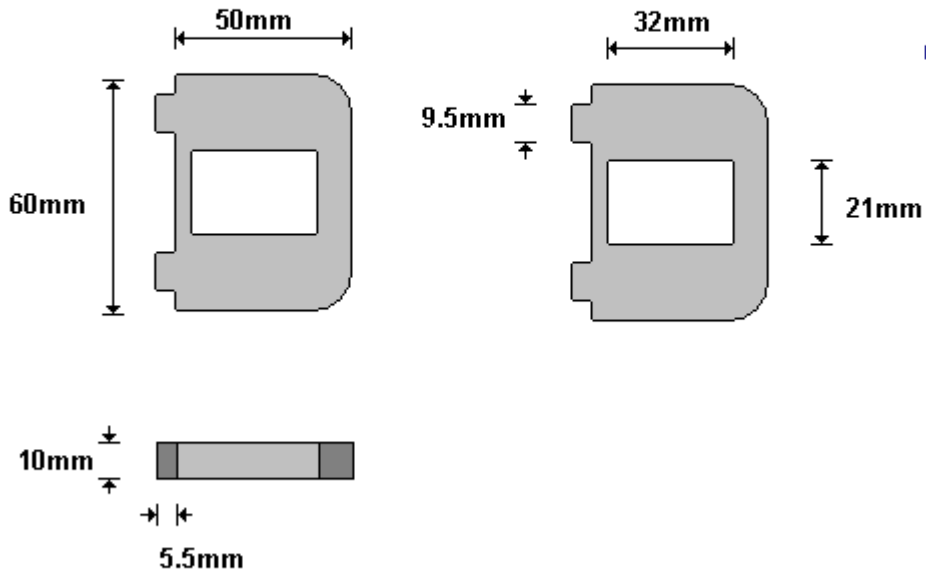

General Hinges

(011) 907 1755/6

**DROP SIDE HANDLE 6mm RH**  
**DPK100BR**

General Hinges

(011) 907 1755/6

**DROP POST GUIDE**  
**DPK100C**

General Hinges

(011) 907 1755/6