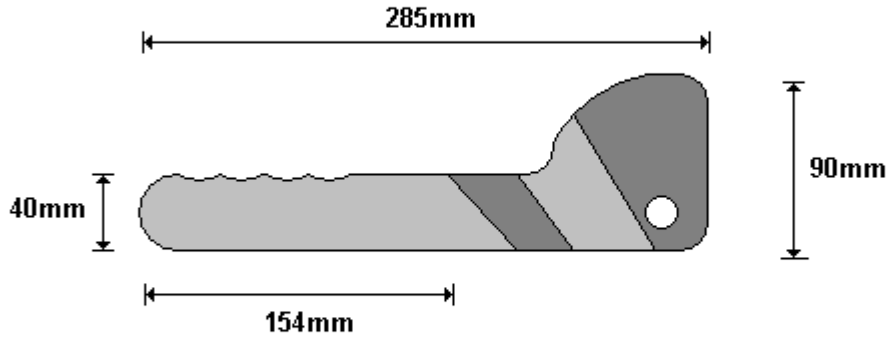

(011) 907 1755/6

**DROP POST HANDLE 8mm LH  
DPK100A**

General Hinges

(011) 907 1755/6

**DROP POST HANDLE 8mm RH**  
**DPK100AR**

General Hinges

(011) 907 1755/6

**DROP SIDE HANDLE 6mm LH**  
**DPK100B**