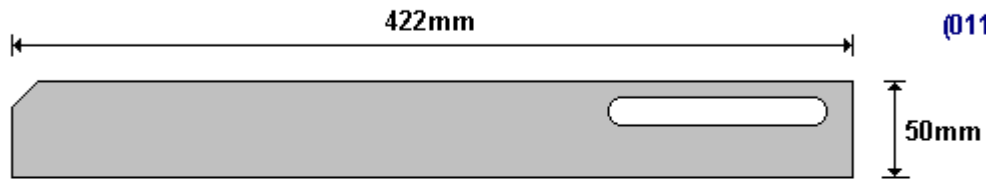

(011) 907 1755/6

**DROP SIDE HANDLE POST**  
**DPK100E**

General Hinges

(011) 907 1755/6

**LIGHT DUTY DROPSIDE GUIDE  
DWT100B**

General Hinges

(011) 907 1755/6

**LIGHT DUTY DROPSIDE TONGUE  
DWT100C**