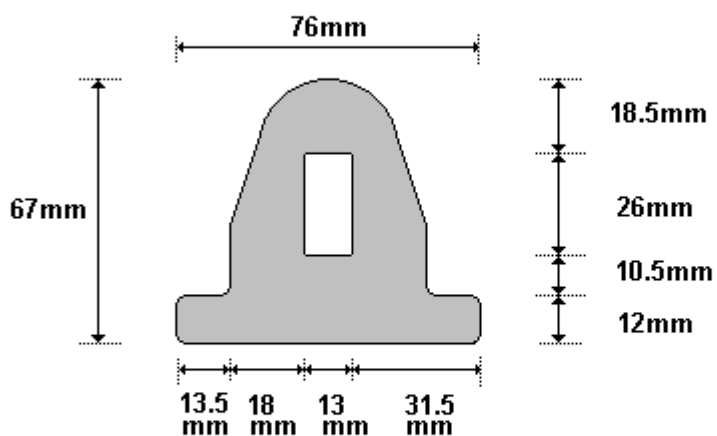

**LIGHT DUTY DROPSIDE GUIDE
DWT100B**

General Hinges

(011) 907 1755/6

**LIGHT DUTY DROPSIDE TONGUE
DWT100C**

General Hinges

(011) 907 1755/6