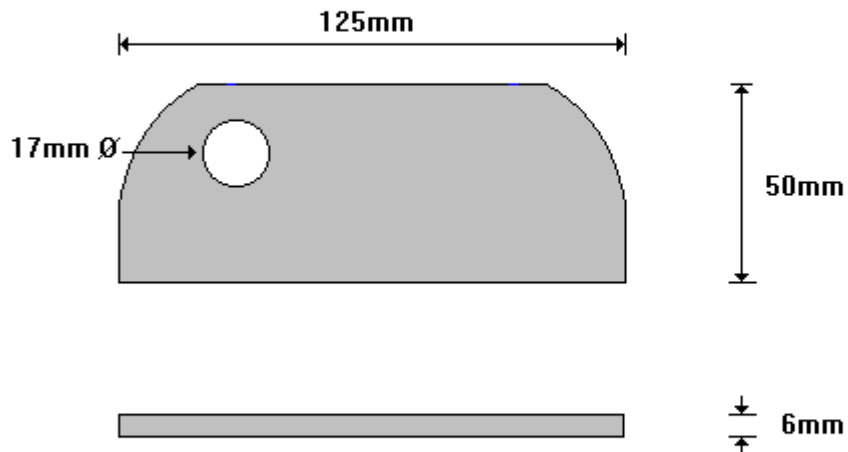

SPECIAL DROP POST BRACKET
DPB200

General Hinges

(011) 907 1755/6