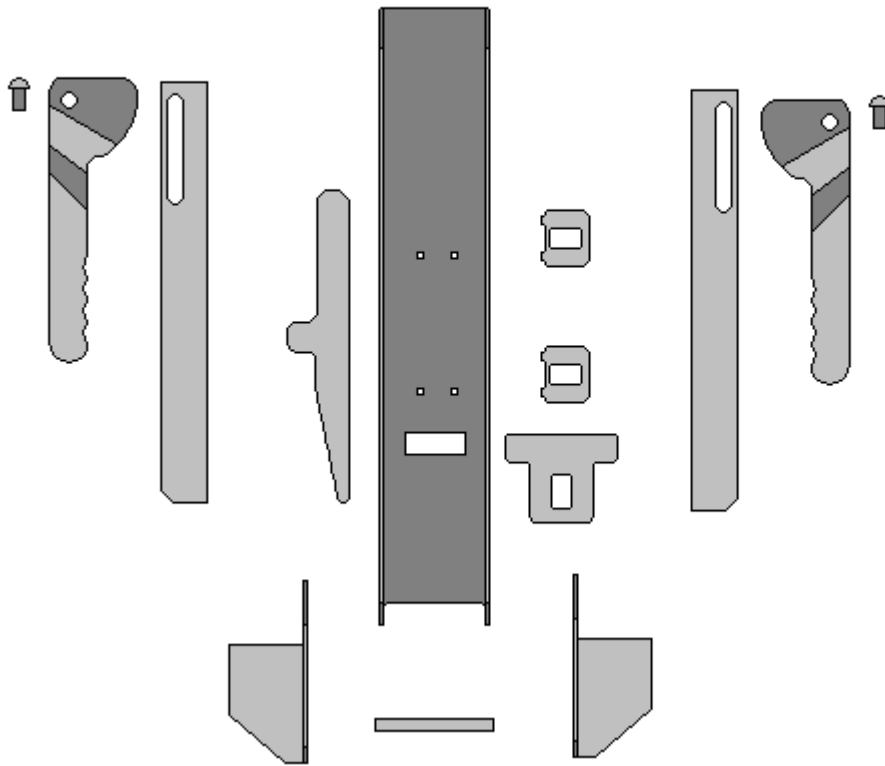

**DROP POST BRACKET**  
**DPB100**

General Hinges

(011) 907 1755/6

**SPECIAL DROP POST BRACKET**  
**DPB200**

General Hinges

(011) 907 1755/6

**DROP POST KIT  
DPK100**

General Hinges

(011) 907 1755/6

**DROP POST HANDLE 8mm LH  
DPK100A**

General Hinges

(011) 907 1755/6

**DROP POST HANDLE 8mm RH**  
**DPK100AR**

General Hinges

(011) 907 1755/6

**DROP SIDE HANDLE 6mm LH**  
**DPK100B**