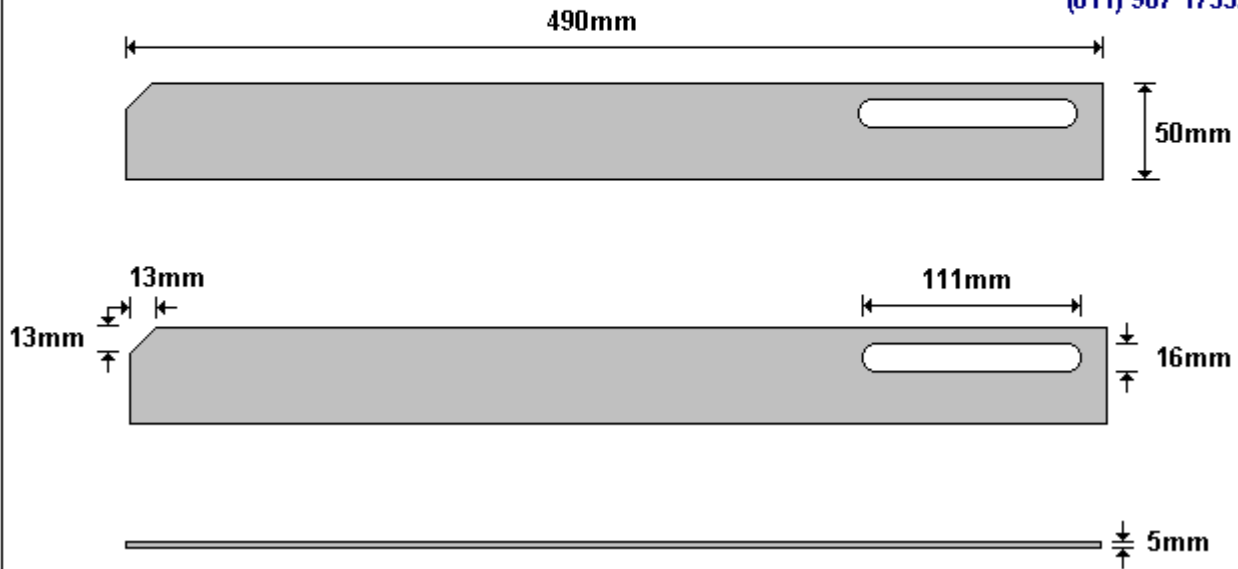

General Hinges

(011) 907 1755/6

**KIWI SIDE POST**  
**HWKIWI101**

General Hinges

(011) 907 1755/6

**KIWI REAR POST LH**  
**HWKIWI102**

General Hinges

(011) 907 1755/6