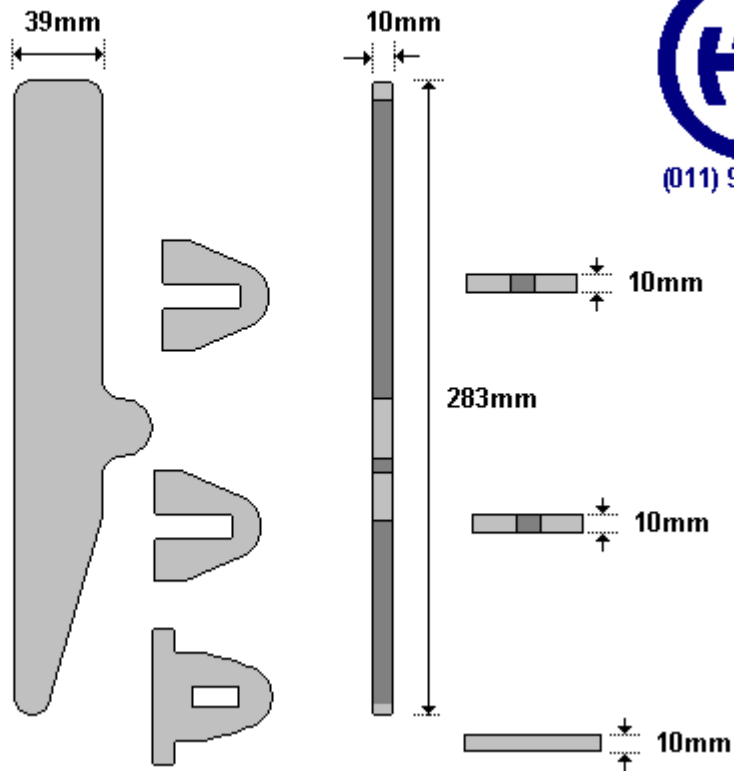

LIGHT DUTY DROPSIDE WEDGE, TONGUE & GUIDE
DWT100

General Hinges

(011) 907 1755/6