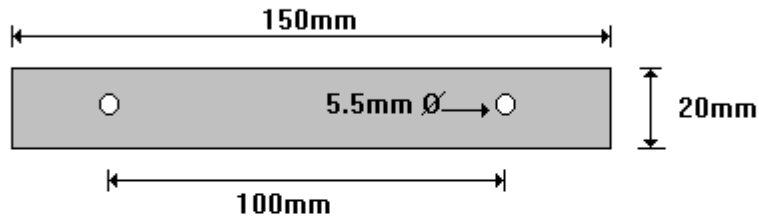

**KIWI REAR POST RH**  
**HWKIWI102R**

General Hinges

(011) 907 1755/6

**DROP STAKE PIN (150 × 20mm)**  
**PI500**

General Hinges

(011) 907 1755/6

**DROP STAKE T-GUIDE  
PI600**

**General Hinges**