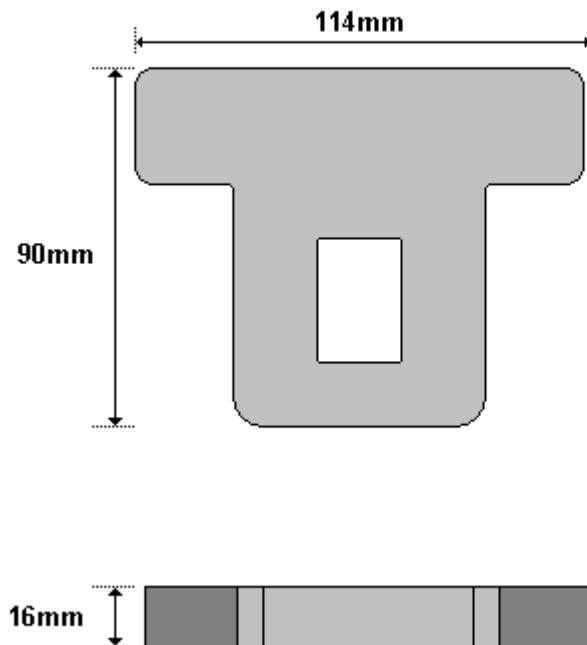

(011) 907 1755/6

**HEAVY DUTY DROPSIDE TONGUE  
DWT200B**

General Hinges

(011) 907 1755/6

**HEAVY DUTY DROPSIDE GUIDE  
DWT200C**

General Hinges

(011) 907 1755/6

**KIWI CENTRE POST  
HWKIWI100**