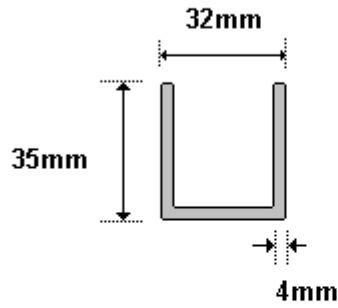

(011) 907 1755/6

**HEAVY DUTY DROPSIDE TONGUE  
DWT200B**

General Hinges

(011) 907 1755/6

**HEAVY DUTY DROPSIDE GUIDE  
DWT200C**

General Hinges

(011) 907 1755/6

**KIWI CENTRE POST  
HWKIWI100**