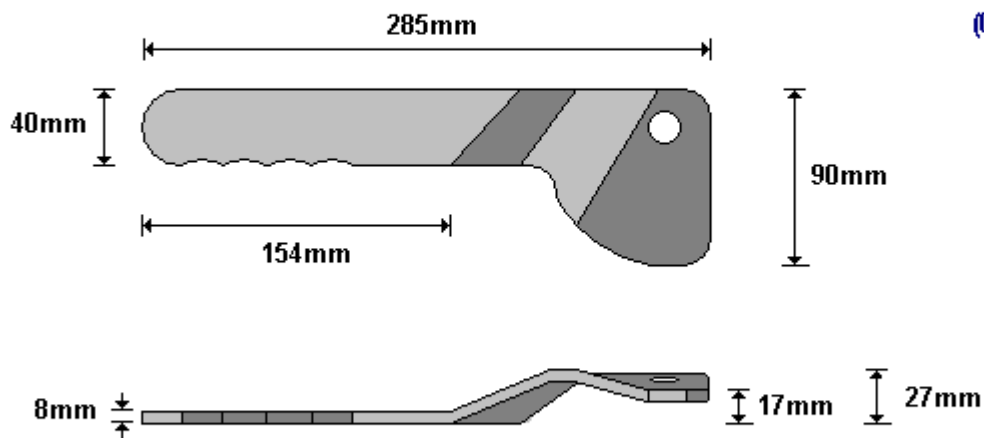

(011) 907 1755/6

**DROP POST HANDLE 8mm LH  
DPK100A**

General Hinges

(011) 907 1755/6

**DROP POST HANDLE 8mm RH**  
**DPK100AR**

General Hinges

(011) 907 1755/6

**DROP SIDE HANDLE 6mm LH**  
**DPK100B**