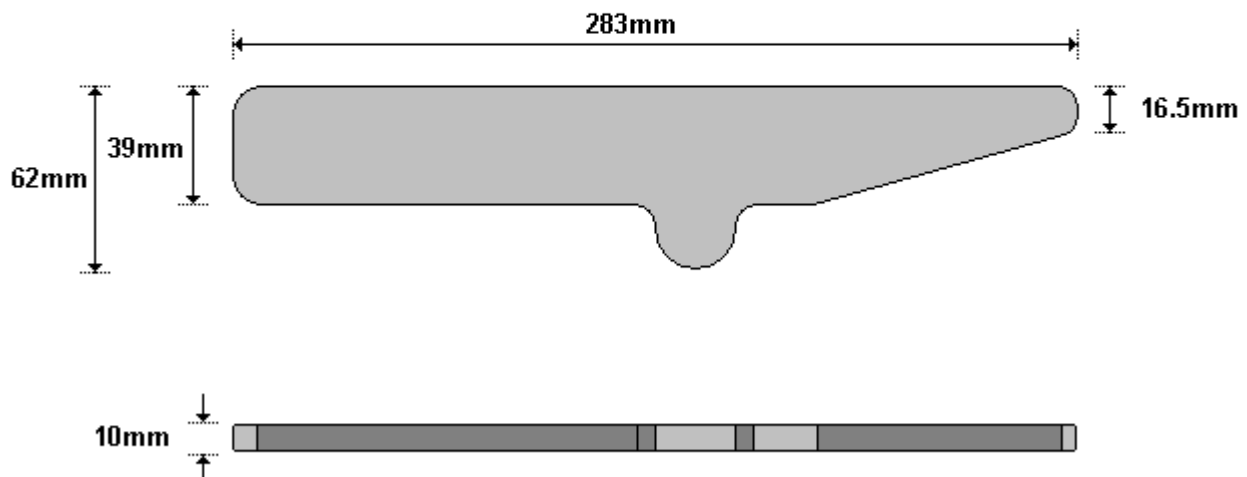

**LIGHT DUTY DROPSIDE WEDGE, TONGUE & GUIDE**  
**DWT100**

General Hinges

(011) 907 1755/6

**LIGHT DUTY DROPSIDE WEDGE**  
**DWT100A**

General Hinges

(011) 907 1755/6

**DROP POST PIN**  
**DPK100D**

General Hinges