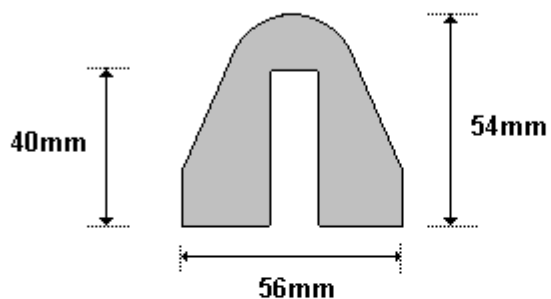

(011) 907 1755/6

**DROP SIDE HANDLE POST**  
**DPK100E**

General Hinges

(011) 907 1755/6

**LIGHT DUTY DROPSIDE GUIDE  
DWT100B**

General Hinges

(011) 907 1755/6

**LIGHT DUTY DROPSIDE TONGUE  
DWT100C**