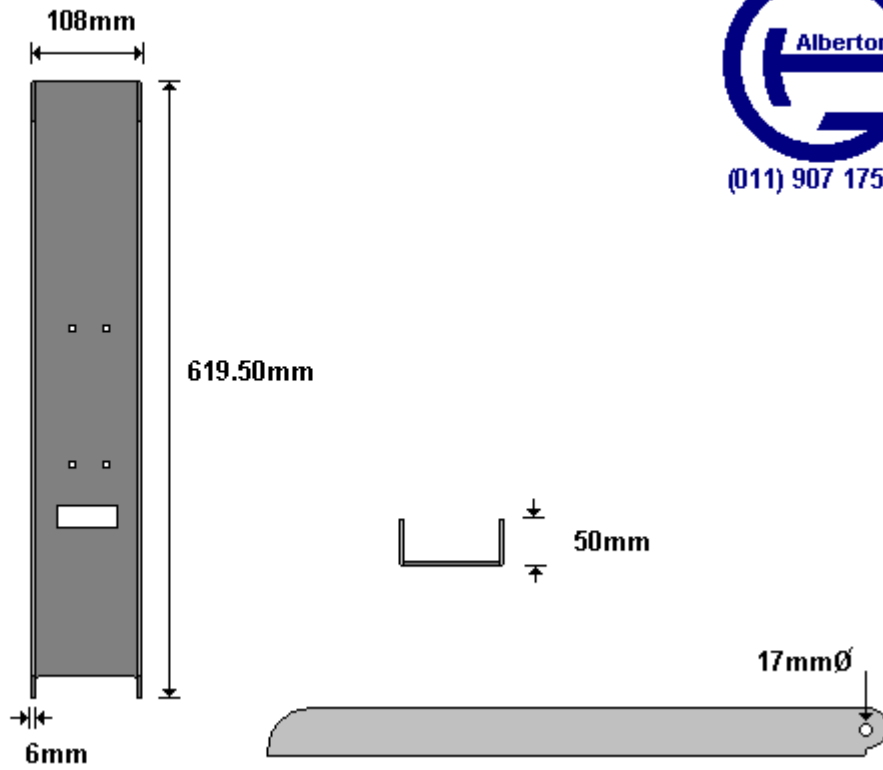

**NARROW CENTRE POST
DPK100G**

General Hinges

(011) 907 1755/6