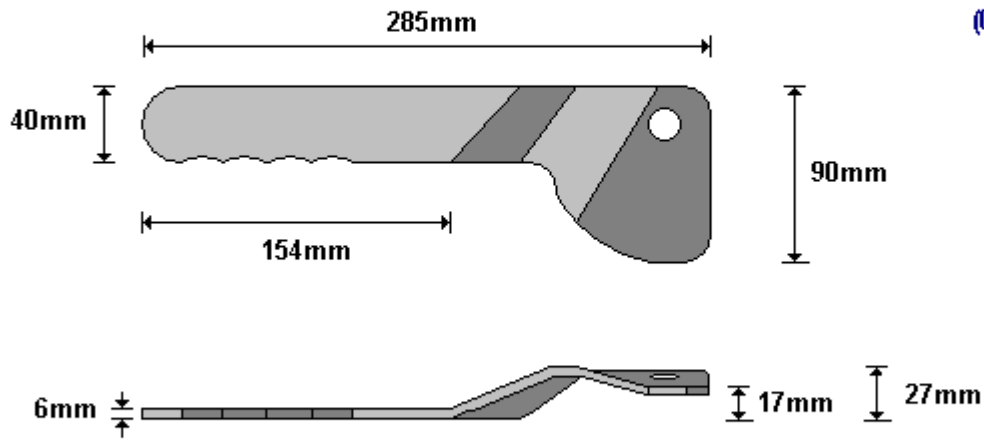

General Hinges

(011) 907 1755/6

**DROP SIDE HANDLE 6mm RH**  
**DPK100BR**

General Hinges

(011) 907 1755/6

**DROP POST GUIDE**  
**DPK100C**

General Hinges

(011) 907 1755/6