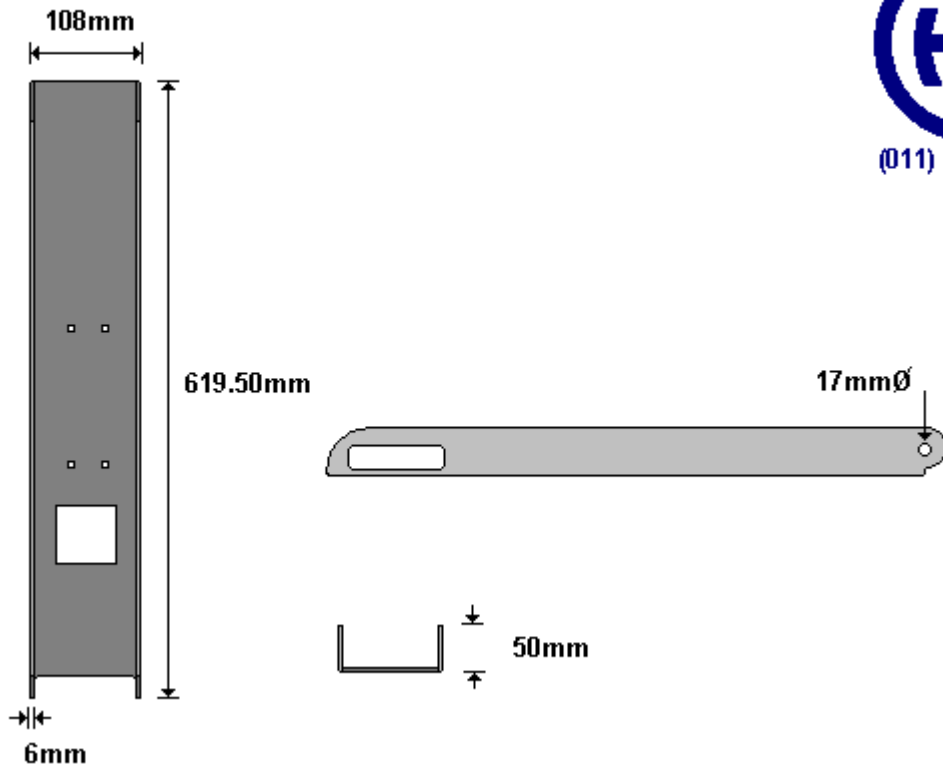

**KIWI CENTRE POST
HWKIWI100**

General Hinges

(011) 907 1755/6