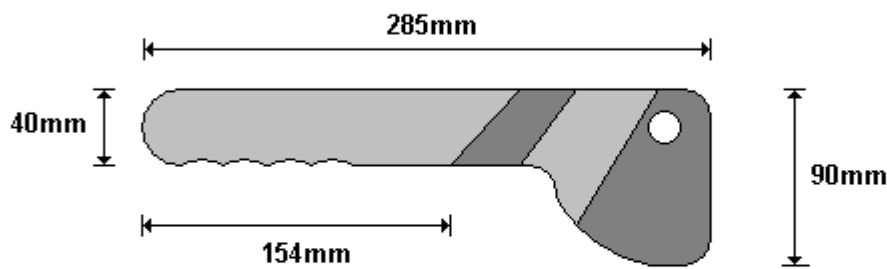

DROP SIDE HANDLE 6mm LH
DPK100B

General Hinges

(011) 907 1755/6