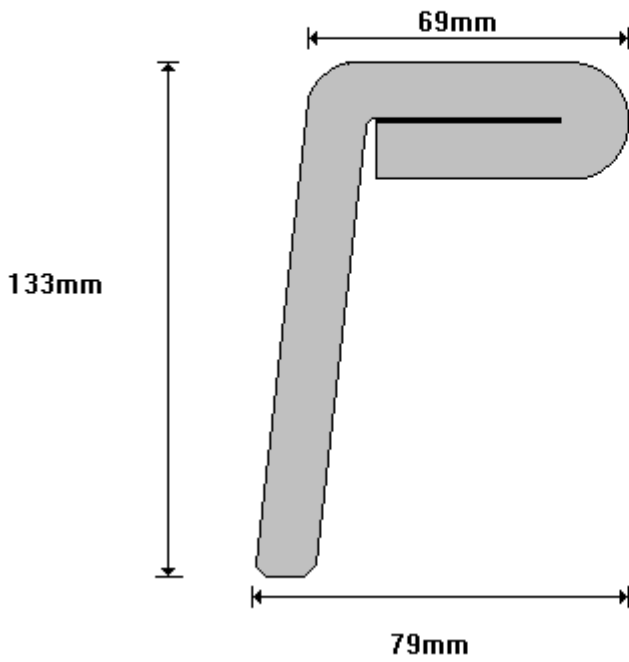

16mm DROP SIDE PINS (100mm)
PI200

General Hinges

(011) 907 1755/6

16mm LONG DROP SIDE PIN (150mm)
PI300

General Hinges

(011) 907 1755/6

20mm DROP SIDE PIN
PI400

General Hinges