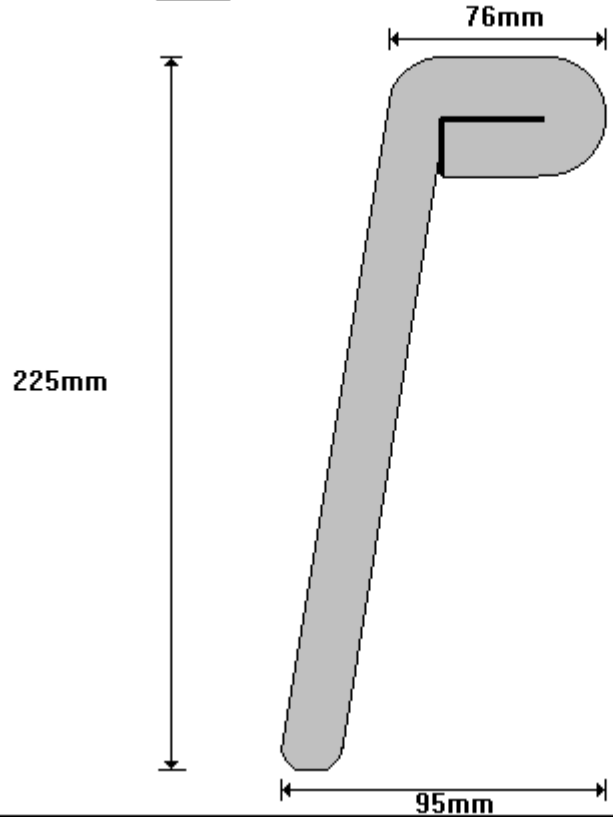

16mm DROP SIDE PINS (100mm)
PI200

General Hinges

(011) 907 1755/6

16mm LONG DROP SIDE PIN (150mm)
PI300

General Hinges

(011) 907 1755/6

20mm DROP SIDE PIN
PI400

General Hinges