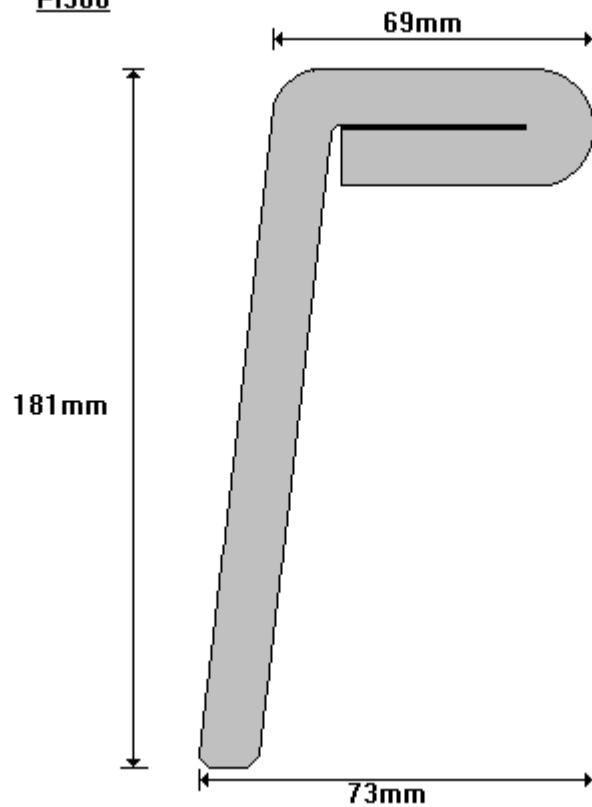

16mm DROP SIDE PINS (100mm)
PI200

General Hinges

(011) 907 1755/6

16mm LONG DROP SIDE PIN (150mm)
PI300

General Hinges

(011) 907 1755/6

20mm DROP SIDE PIN
PI400

General Hinges