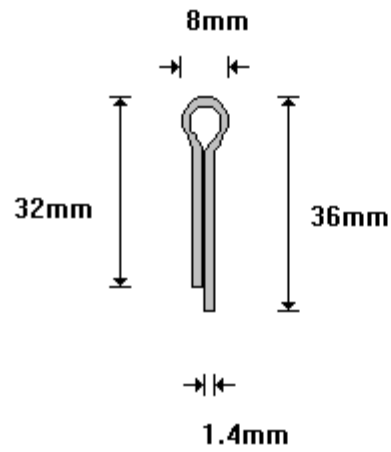

SPLIT PIN (M5x22) (per 100)
M522

General Hinges

(011) 907 1755/6

MILD STEEL RIVET (M16 x 25)
M1625

General Hinges

(011) 907 1755/6

MILD STEEL RIVET & SPLIT PIN
M 1665

General Hinges

(011) 907 1755/6

GALVANISED MILD STEEL RIVET & SPLIT PIN
M1665G

General Hinges

(011) 907 1755/6

GALVANISED RIVET & SPLIT PIN
M9012

General Hinges

(011) 907 1755/6