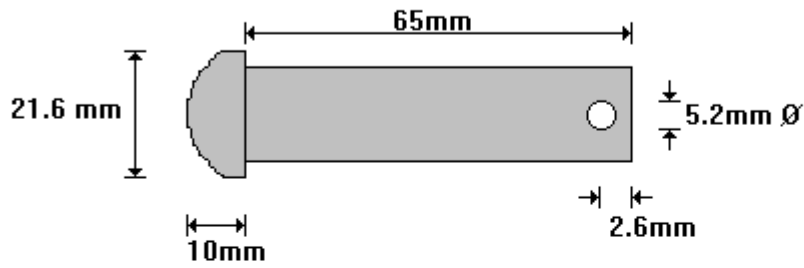

MILD STEEL RIVET & SPLIT PIN
M 1665

General Hinges

(011) 907 1755/6