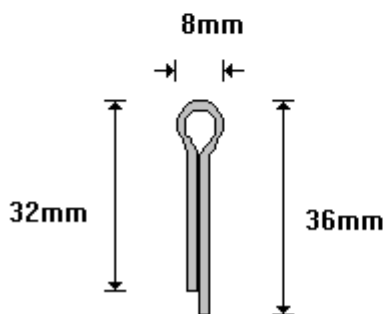

SPLIT PIN (M5x22) (per 100)
M522

General Hinges

(011) 907 1755/6

MILD STEEL RIVET (M16 x 25)
M1625

General Hinges

(011) 907 1755/6

MILD STEEL RIVET & SPLIT PIN
M 1665

General Hinges

(011) 907 1755/6

GALVANISED MILD STEEL RIVET & SPLIT PIN
M1665G

General Hinges

(011) 907 1755/6

GALVANISED RIVET & SPLIT PIN
M9012

General Hinges

(011) 907 1755/6