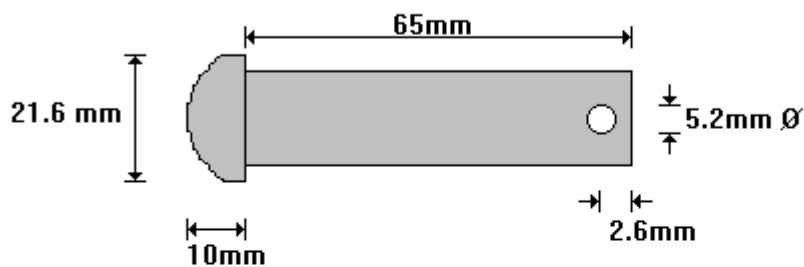

(011) 907 1755/6

GALVANISED MILD STEEL RIVET & SPLIT PIN
M1665G

General Hinges

(011) 907 1755/6

GALVANISED RIVET & SPLIT PIN
M9012

General Hinges

(011) 907 1755/6