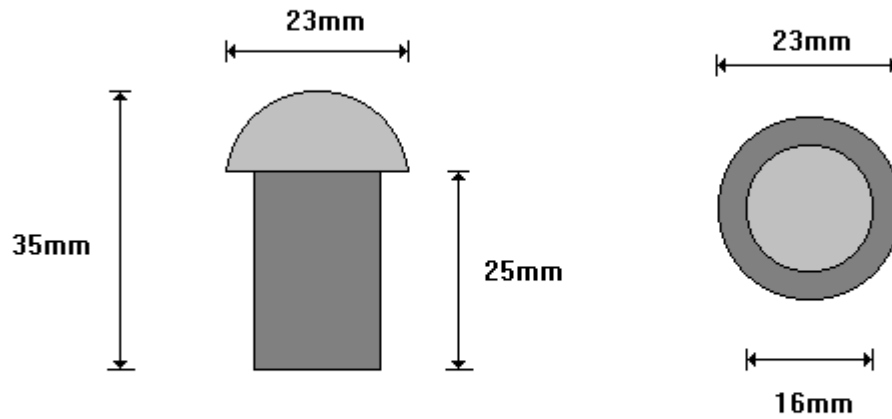

SPLIT PIN (M5x22) (per 100)
M522

General Hinges

(011) 907 1755/6

MILD STEEL RIVET (M16 x 25)
M1625

General Hinges

(011) 907 1755/6

MILD STEEL RIVET & SPLIT PIN
M 1665

General Hinges