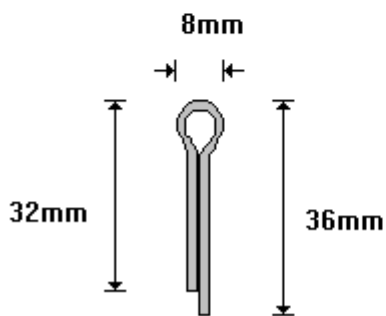

SPLIT PIN (M5x22) (per 100)
M522

General Hinges

(011) 907 1755/6

MILD STEEL RIVET (M16 x 25)
M1625

General Hinges

(011) 907 1755/6

MILD STEEL RIVET & SPLIT PIN
M 1665

General Hinges

(011) 907 1755/6

GALVANISED MILD STEEL RIVET & SPLIT PIN
M1665G

General Hinges

(011) 907 1755/6

GALVANISED RIVET & SPLIT PIN
M9012

General Hinges

(011) 907 1755/6