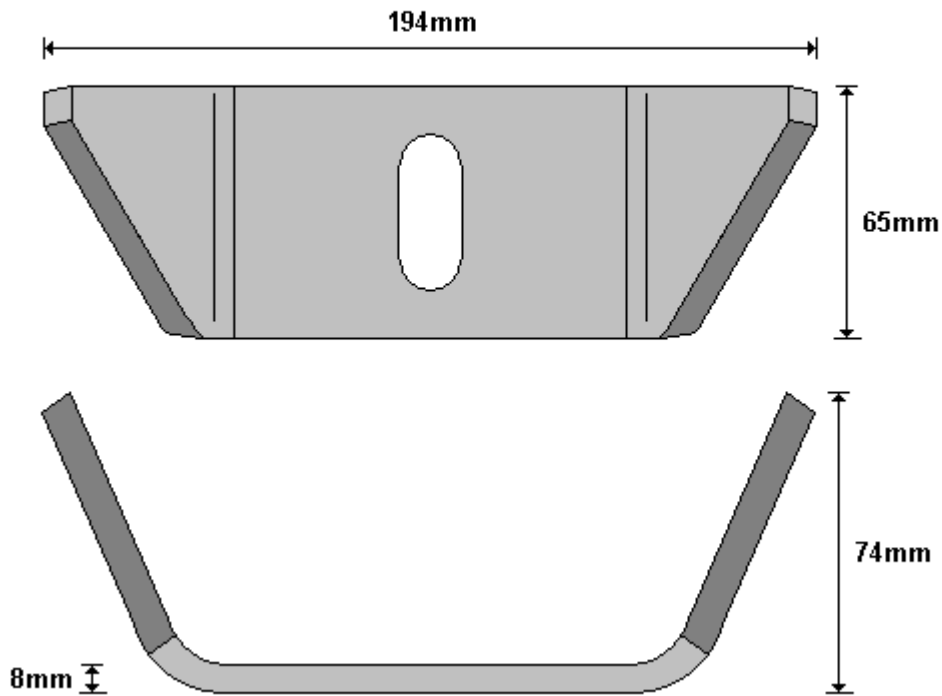

**SERCO CLEAT
HWSERCO117**

General Hinges

(011) 907 1755/6