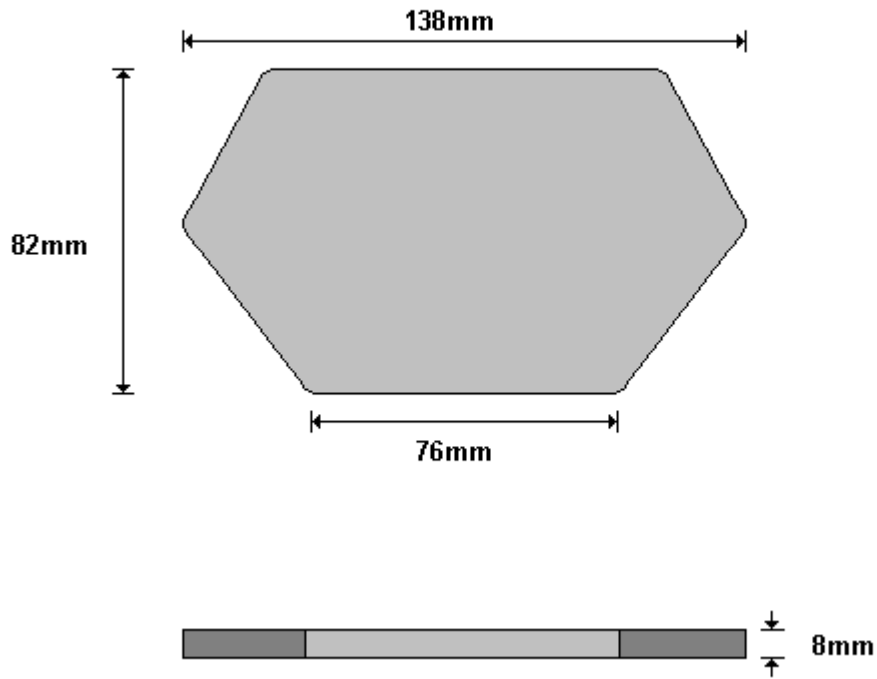

**SUBVARIABLE
SP600**

General Hinges

(011) 907 1755/6