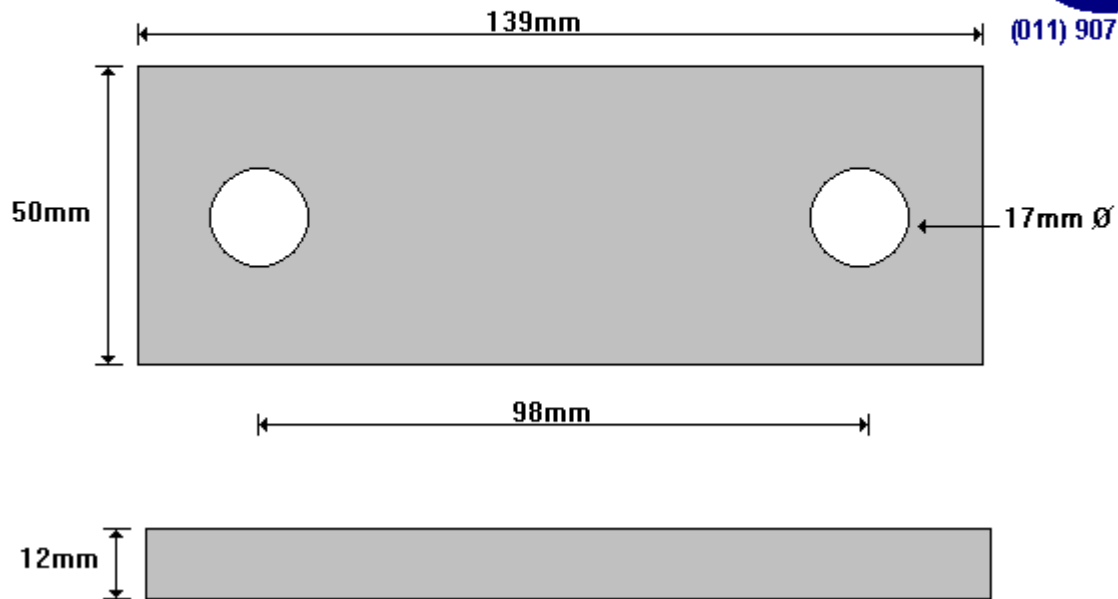

FLAT BRACKET 60 × 200 × 8 WITH 17mm HOLE
FB100

General Hinges

(011) 907 1755/6

FLAT BRACKET 200×60×8 WITH 13mm HOLE
FB200

General Hinges

(011) 907 1755/6

SMALL FISH PLATE [90mm]
FP100

General Hinges

(011) 907 1755/6

MEDIUM FISH PLATE [98mm]
FP200

General Hinges

(011) 907 1755/6

**LARGE FISH PLATE [112mm]
FP300**

General Hinges

(011) 907 1755/6

**SPECIAL FISH PLATES [16mm]
FP400**