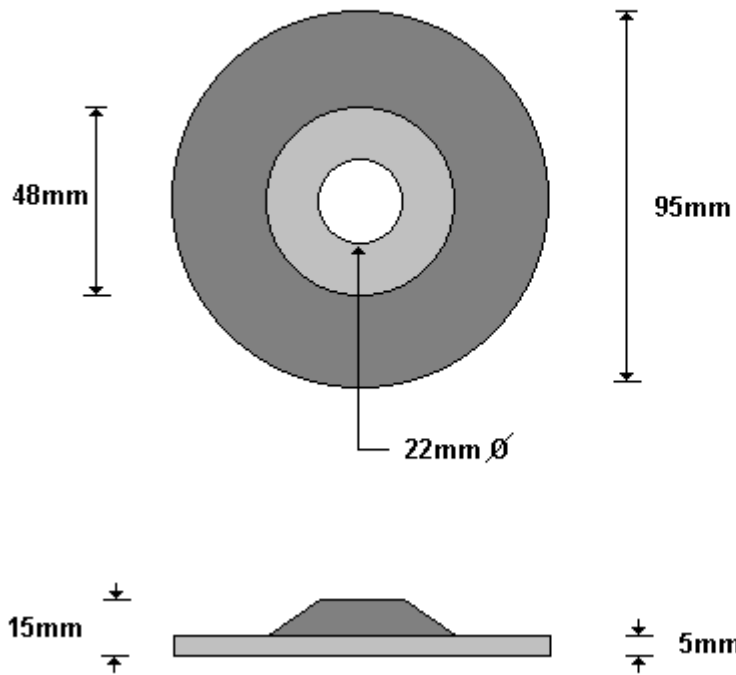

**SAUCER PRESSINGS
SP100**

General Hinges

(011) 907 1755/6