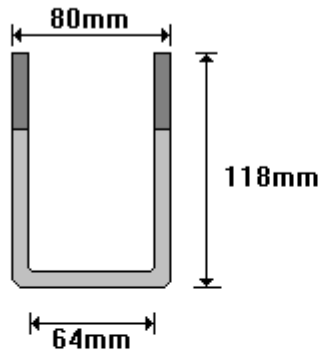

FLAT BRACKET 60 × 200 × 8 WITH 17mm HOLE
FB100

General Hinges

(011) 907 1755/6

FLAT BRACKET 200×60×8 WITH 13mm HOLE
FB200

General Hinges

(011) 907 1755/6

SMALL FISH PLATE [90mm]
FP100

General Hinges

(011) 907 1755/6

MEDIUM FISH PLATE [98mm]
FP200

General Hinges

(011) 907 1755/6

**LARGE FISH PLATE [112mm]
FP300**

General Hinges

(011) 907 1755/6

**SPECIAL FISH PLATES [16mm]
FP400**

General Hinges

(011) 907 1755/6

SIDE PLATES
SI 100

General Hinges

(011) 907 1755/6

SPECIAL SIDE PLATES
SI200

General Hinges

(011) 907 1755/6