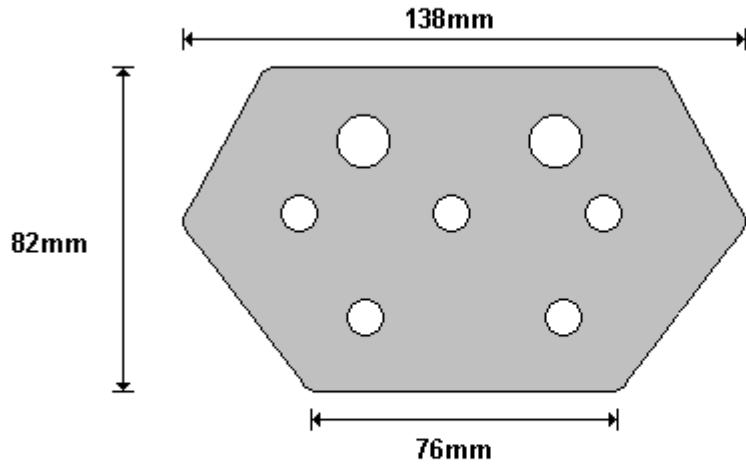

**SUBVARIABLE MERC/ISUZU/NISSAN
SP600MIN**

General Hinges

(011) 907 1755/6