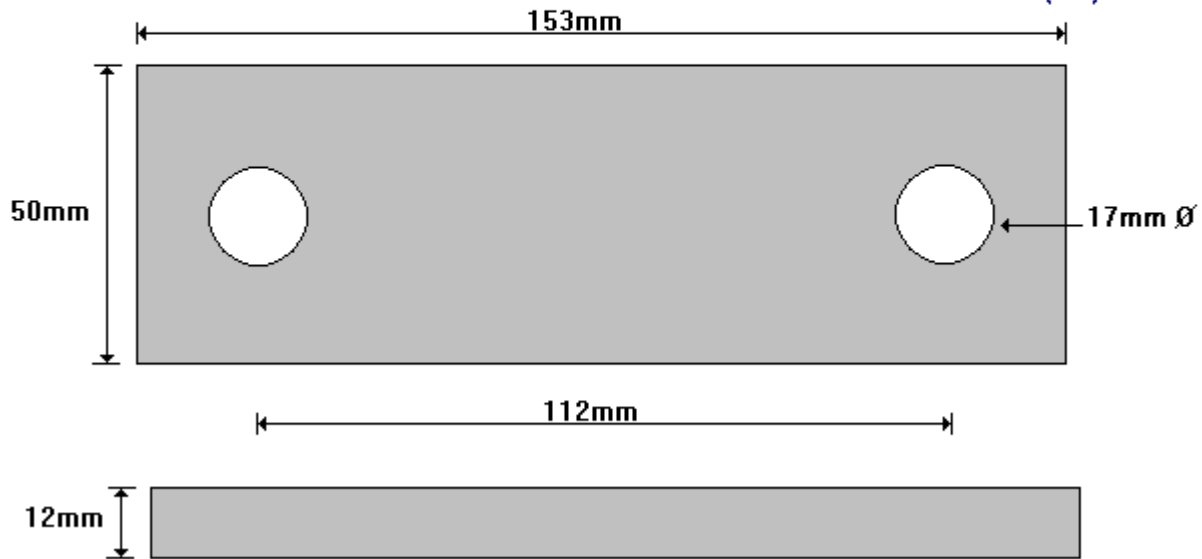

FLAT BRACKET 60 × 200 × 8 WITH 17mm HOLE
FB100

General Hinges

(011) 907 1755/6

FLAT BRACKET 200×60×8 WITH 13mm HOLE
FB200

General Hinges

(011) 907 1755/6

SMALL FISH PLATE [90mm]
FP100

General Hinges

(011) 907 1755/6

MEDIUM FISH PLATE [98mm]
FP200

General Hinges

(011) 907 1755/6

**LARGE FISH PLATE [112mm]
FP300**

General Hinges

(011) 907 1755/6

**SPECIAL FISH PLATES [16mm]
FP400**