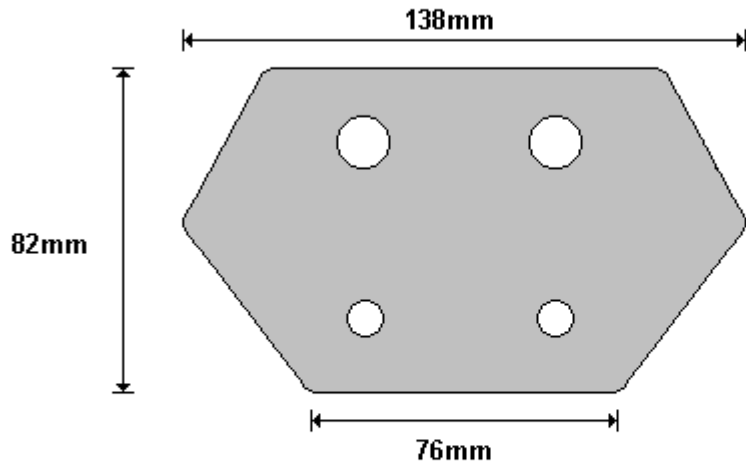

**SUBVARIABLE TOYOTA
SP600T**

General Hinges

(011) 907 1755/6