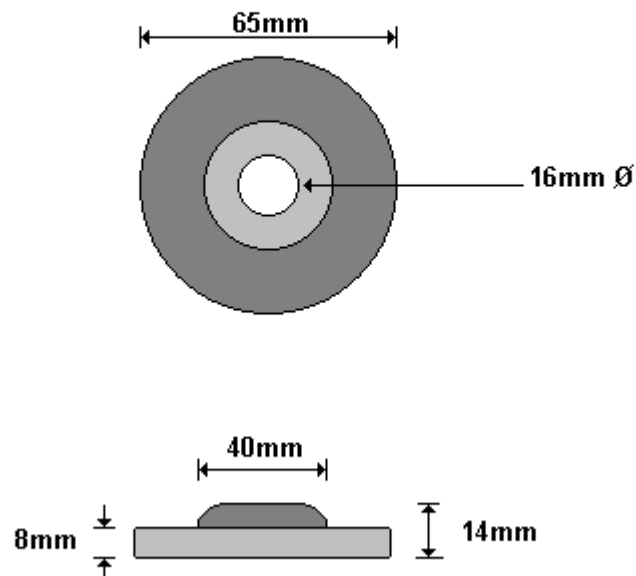

**SUSPENSION WASHER
SP200**

General Hinges

(011) 907 1755/6