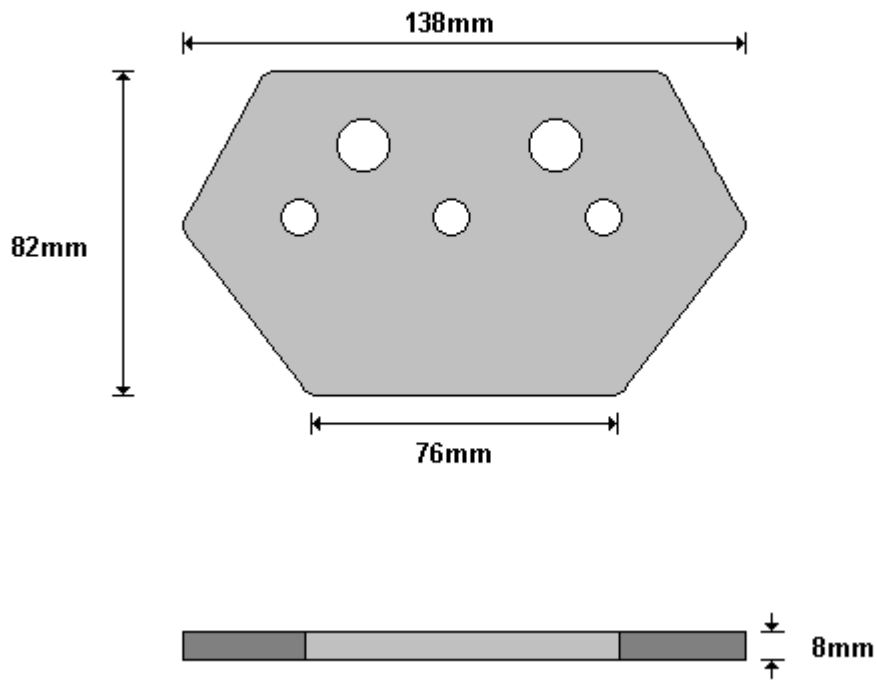

**SUBVARIABLE MERC/ISUZU
SP600M/I**

General Hinges

(011) 907 1755/6