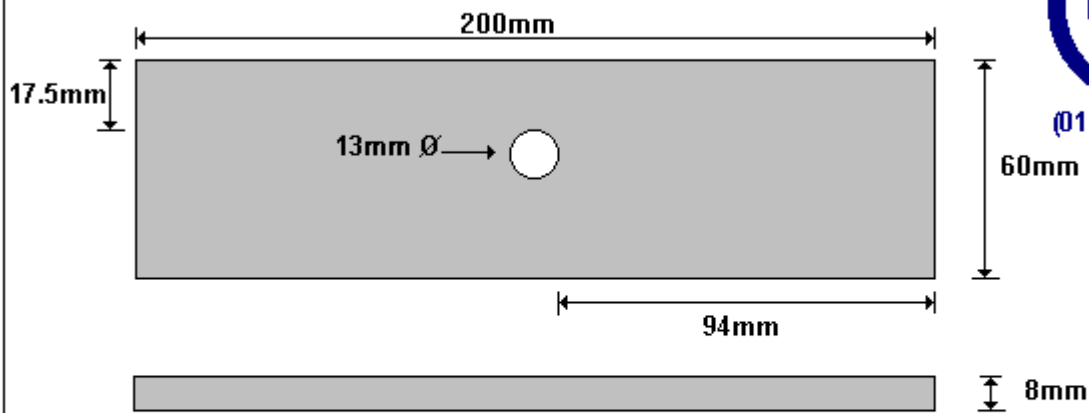

FLAT BRACKET 60 × 200 × 8 WITH 17mm HOLE
FB100

General Hinges

(011) 907 1755/6

FLAT BRACKET 200×60×8 WITH 13mm HOLE
FB200

General Hinges

(011) 907 1755/6

SMALL FISH PLATE [90mm]
FP100

General Hinges