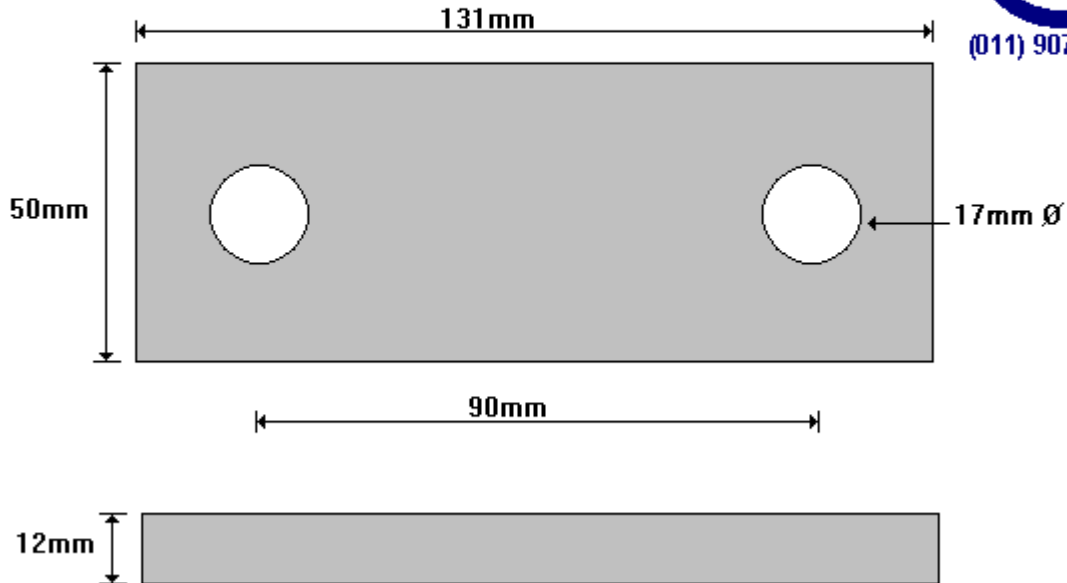

SMALL FISH PLATE [90mm]
FP100

General Hinges

(011) 907 1755/6