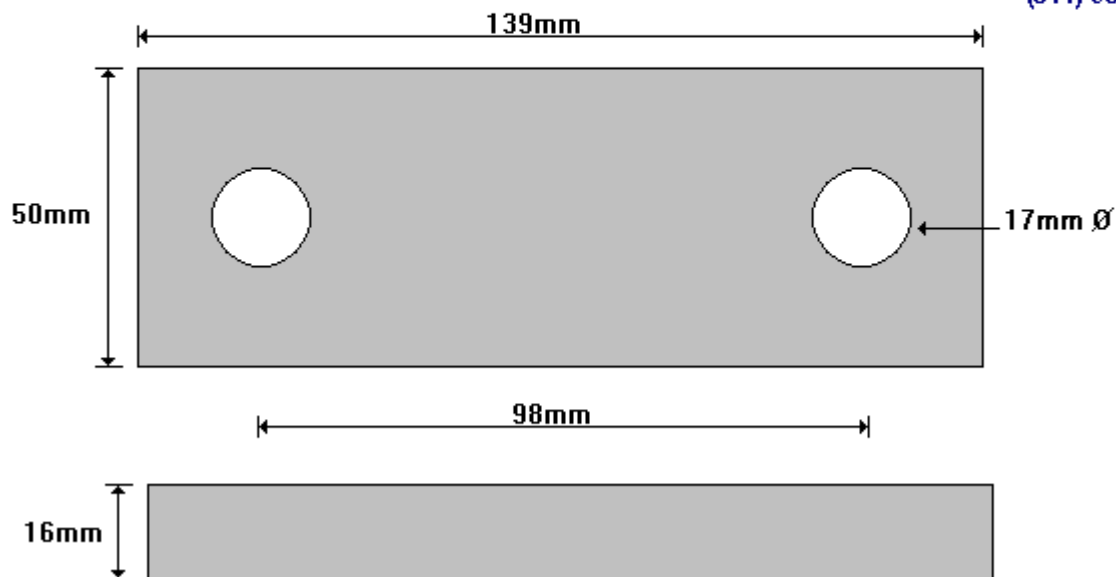

**SPECIAL FISH PLATES [16mm]
FP400**

General Hinges

(011) 907 1755/6