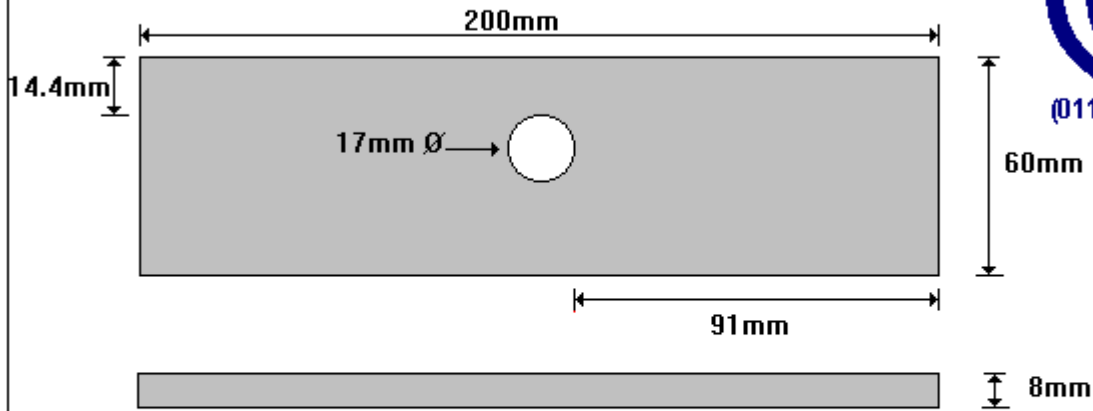

FLAT BRACKET 60 × 200 × 8 WITH 17mm HOLE
FB100

General Hinges

(011) 907 1755/6

FLAT BRACKET 200×60×8 WITH 13mm HOLE
FB200

General Hinges

(011) 907 1755/6

SMALL FISH PLATE [90mm]
FP100

General Hinges