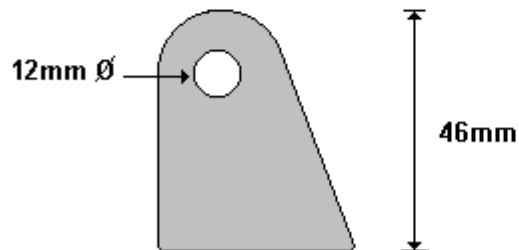

(011) 907 1755/6

**Pantech Bracket**

**Pantech Leaf**

**6mm YORK BRACKET ONLY  
VV175**

General Hinges

(011) 907 1755/6

**YORK (6mm) VOLUME VAN DOOR  
VV200**

General Hinges