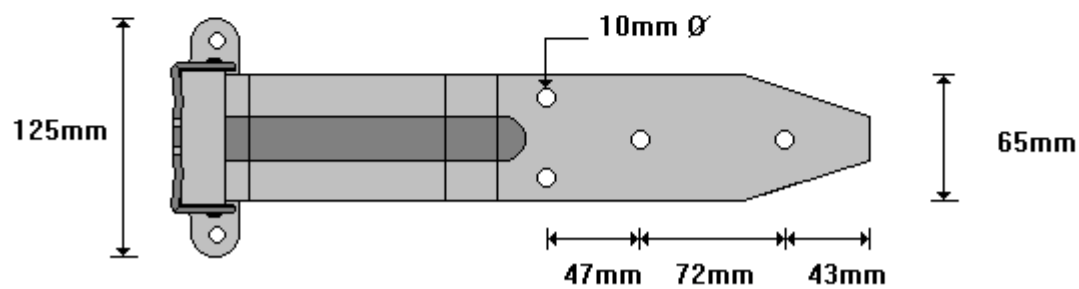

343mm LONG PILLAR GALVANISED VAN DOOR HINGE
VDH674PGL

General Hinges

(011) 907 1755/6