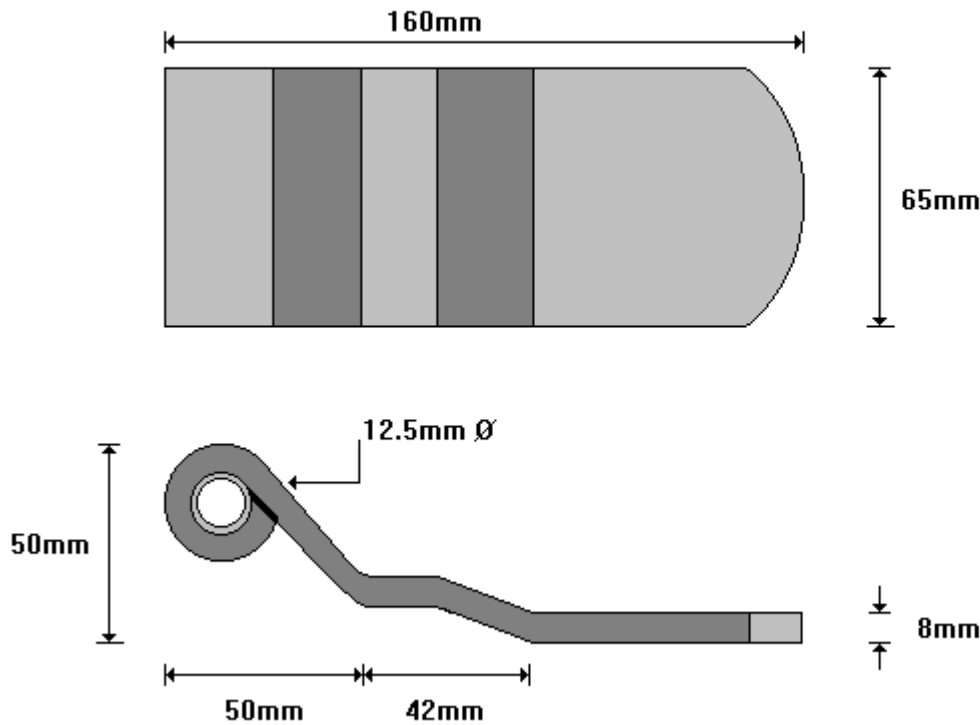

**CATTLE TRUCK HINGE  
CT100**

General Hinges

(011) 907 1755/6

**CONTAINER HINGE LEAF  
CTL100**

General Hinges

(011) 907 1755/6

**HEAVY DUTY GALVANISED BRACKET  
HDGB**

General Hinges