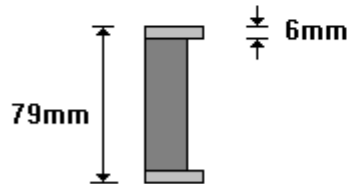

(011) 907 1755/6

**Pantech Bracket**

**Pantech Leaf**

**6mm YORK BRACKET ONLY  
VV175**

General Hinges

(011) 907 1755/6

**YORK (6mm) VOLUME VAN DOOR  
VV200**

General Hinges