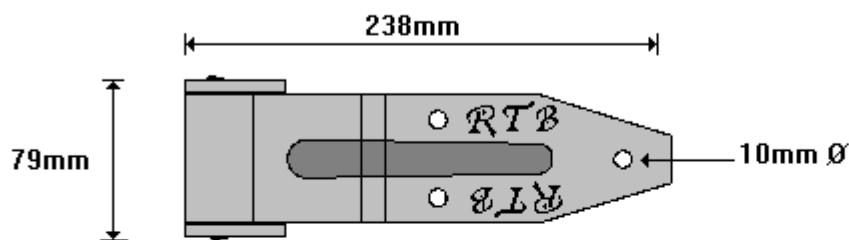

**6mm ROYAL YORK HINGE
VV200R**

General Hinges

(011) 907 1755/6