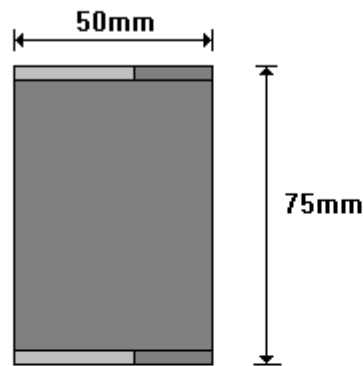

(011) 907 1755/6

**Pantech Bracket**

**Pantech Leaf**

**6mm YORK BRACKET ONLY  
VV175**

General Hinges

(011) 907 1755/6

**YORK (6mm) VOLUME VAN DOOR  
VV200**

General Hinges