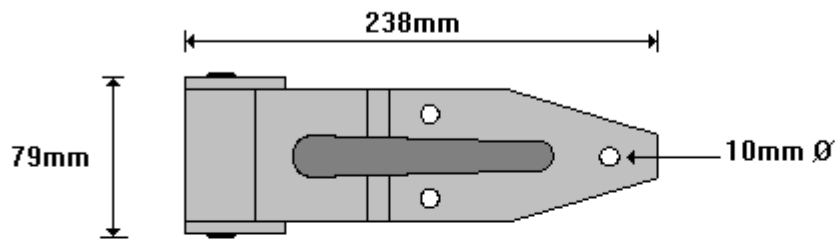

**YORK (6mm) VOLUME VAN DOOR
VV200**

General Hinges

(011) 907 1755/6