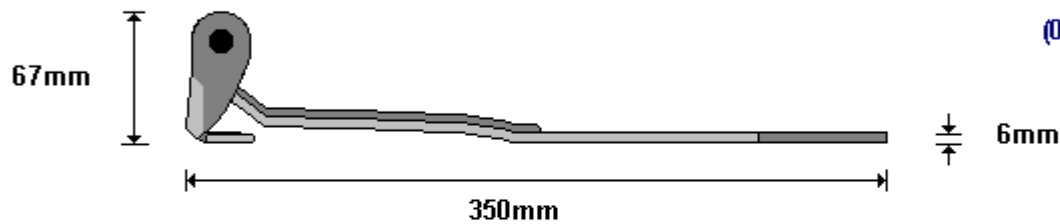

343mm LONG PILLAR GALVANISED VAN DOOR HINGE
VDH674PGL

General Hinges

(011) 907 1755/6