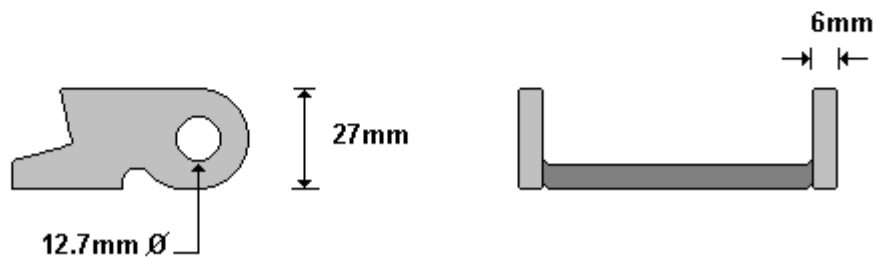

**SPECIAL HENRED CORNER PANTECH BRACKET**  
**VV700**

General Hinges

(011) 907 1755/6

**STAINLESS STEEL VOLUME HINGE**  
**VV800**

General Hinges

(011) 907 1755/6