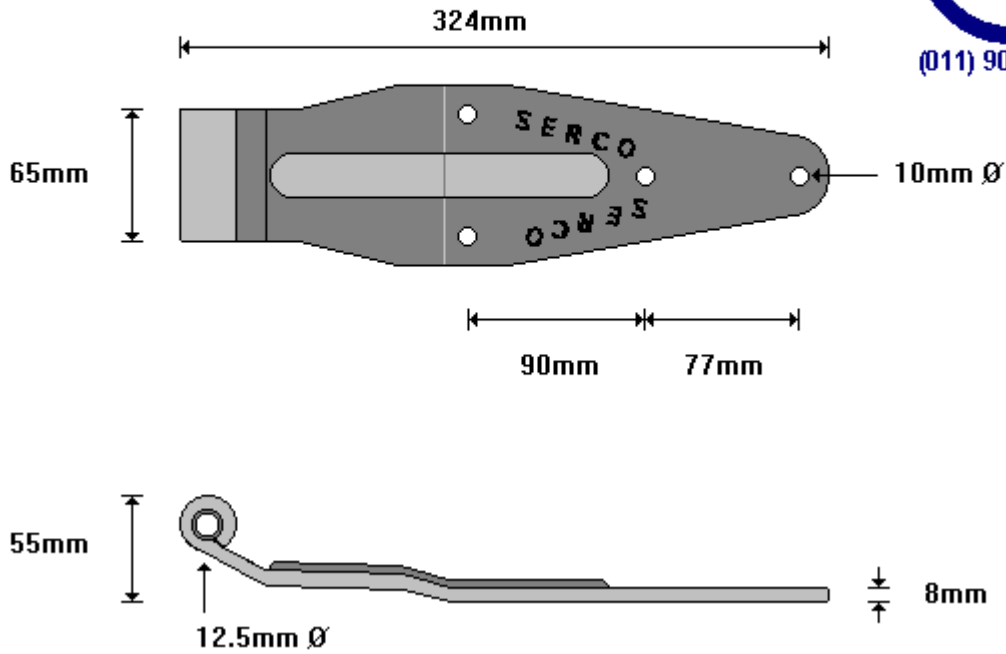

General Hinges

(011) 907 1755/6

**SERCO HEAVY DUTY GALVANISED LEAF  
HDGLS**

General Hinges

(011) 907 1755/6

**SPECIAL IMPROVAIR SHORT PILLAR  
HWIMP100**

General Hinges

(011) 907 1755/6