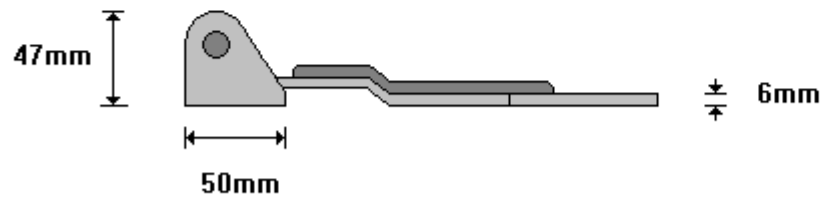

**YORK (6mm) VOLUME VAN DOOR
VV200**

General Hinges

(011) 907 1755/6