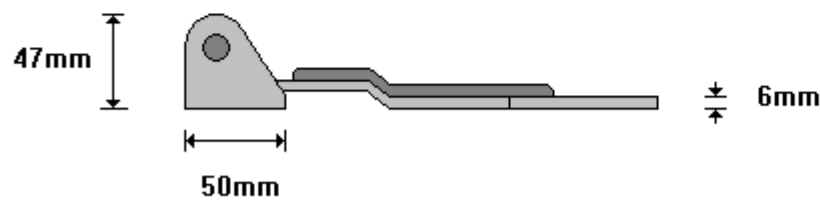

**6mm ROYAL YORK HINGE
VV200R**

General Hinges

(011) 907 1755/6