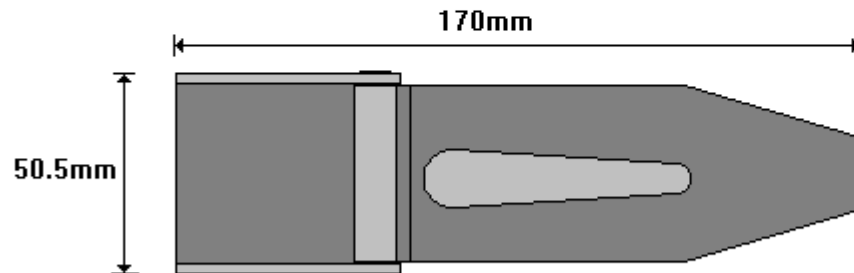

VDH 671 178mm VAN DOOR HINGE
VDH671

General Hinges

(011) 907 1755/6