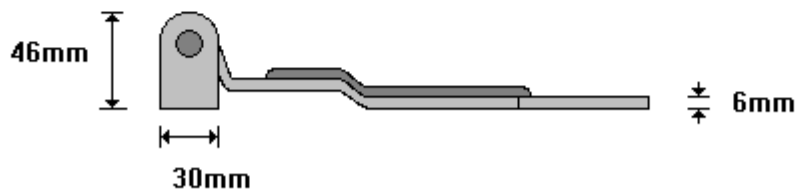

**BOKSBURG 6mm YORK GALVANISED
VV230G**

General Hinges

(011) 907 1755/6