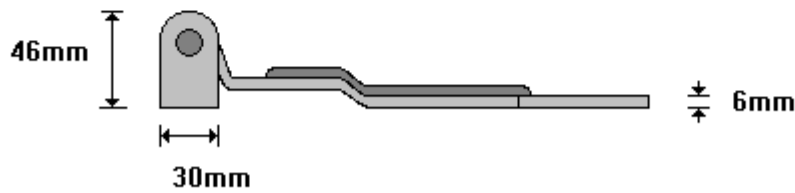

**BOKSBURG 6mm YORK
VV230**

General Hinges

(011) 907 1755/6