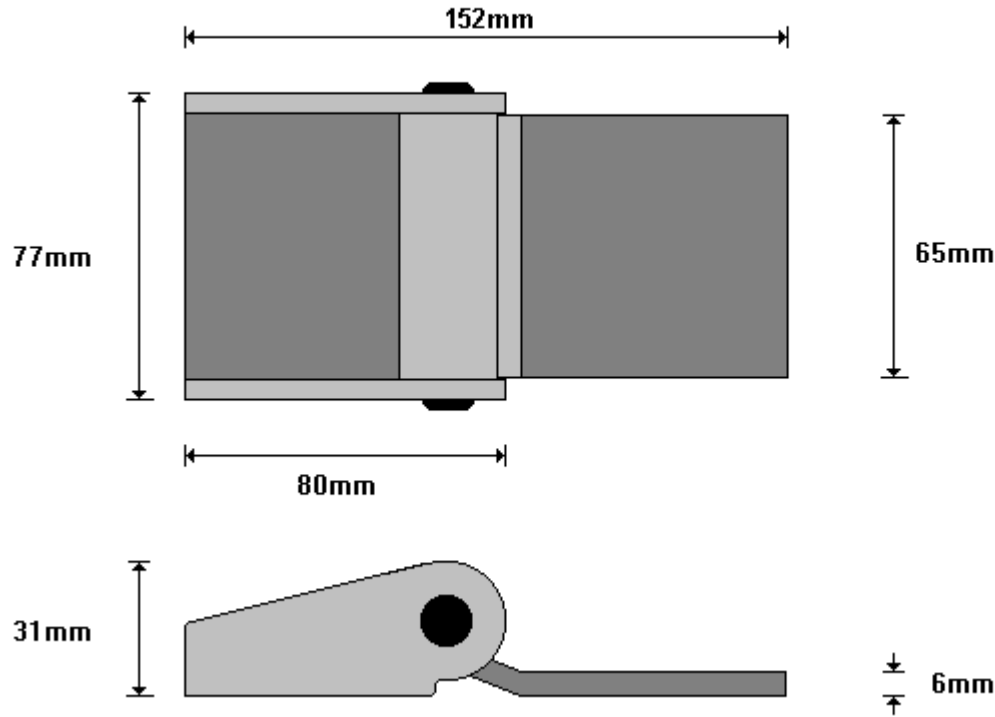

**CATTLE TRUCK HINGE  
CT100**

General Hinges

(011) 907 1755/6

**CONTAINER HINGE LEAF  
CTL100**

General Hinges

(011) 907 1755/6

**HEAVY DUTY GALVANISED BRACKET  
HDGB**

General Hinges