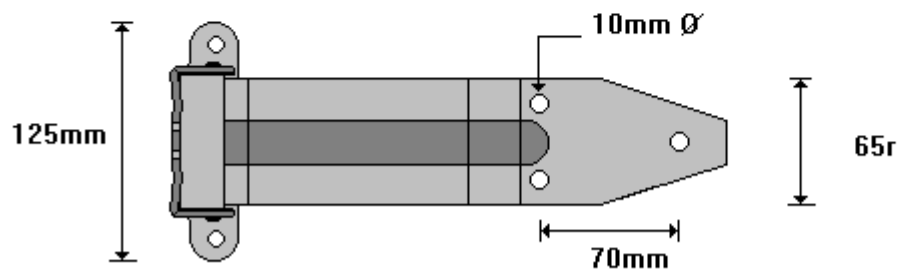

General Hinges

(011) 907 1755/6

**343mm SHORT PILLAR GALVANISED VAN DOOR HINGE**  
**VDH674PG**

General Hinges

(011) 907 1755/6

**343mm LONG PILLAR GALVANISED VAN DOOR HINGE**  
**VDH674PGL**

General Hinges