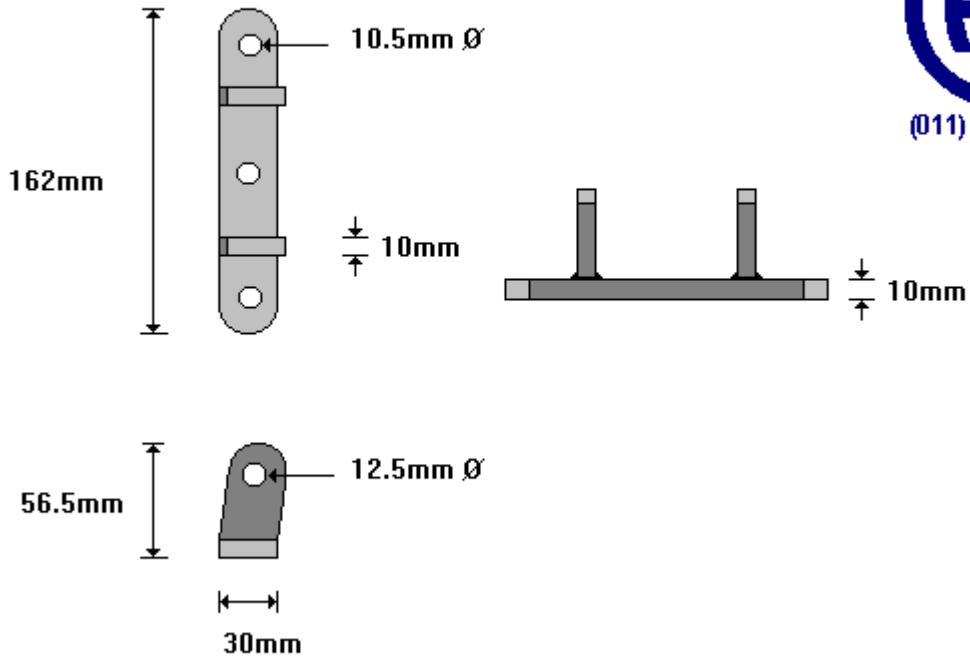

**HEAVY DUTY GALVANISED BRACKET
HDGB**

General Hinges

(011) 907 1755/6

**STAINLESS STEEL PIN (12.7 x 101)
PI100**