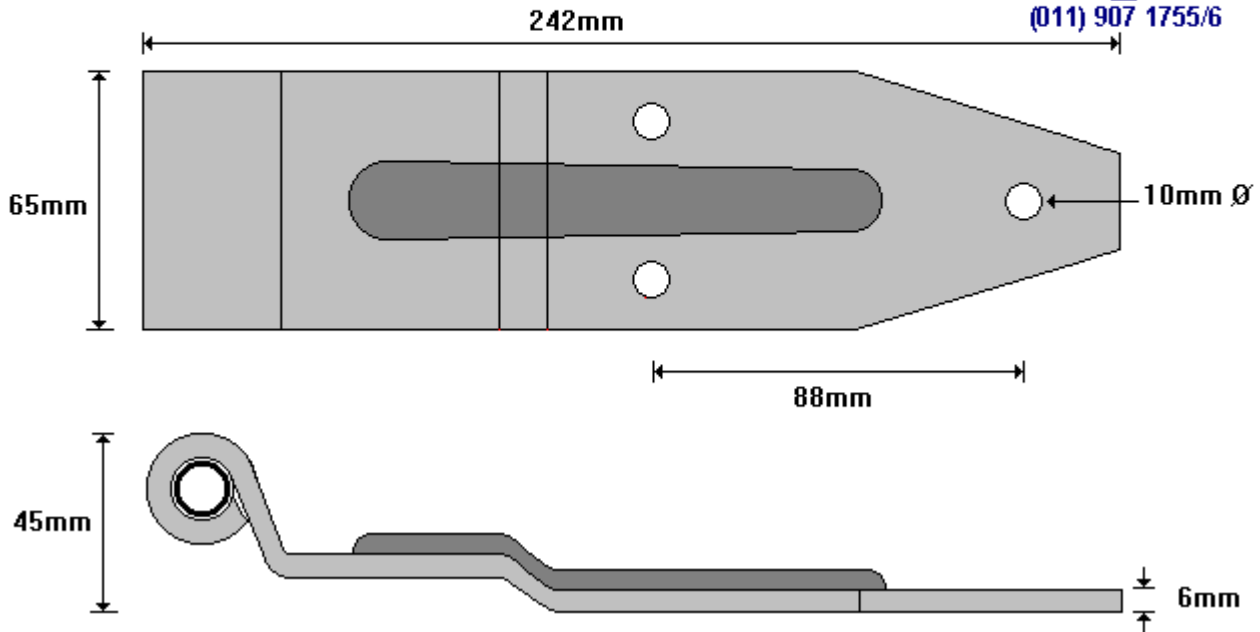

**SPECIAL HENRED CORNER PANTECH BRACKET**  
**VV700**

General Hinges

(011) 907 1755/6

**STAINLESS STEEL VOLUME HINGE**  
**VV800**

General Hinges

(011) 907 1755/6