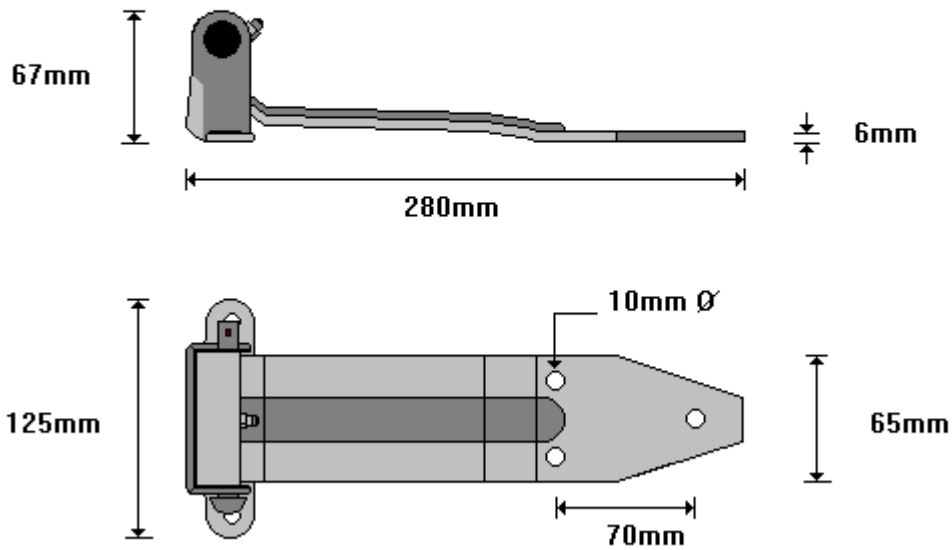

General Hinges

(011) 907 1755/6

**SERCO HEAVY DUTY GALVANISED LEAF  
HDGLS**

General Hinges

(011) 907 1755/6

**SPECIAL IMPROVAIR SHORT PILLAR  
HWIMP100**

General Hinges

(011) 907 1755/6