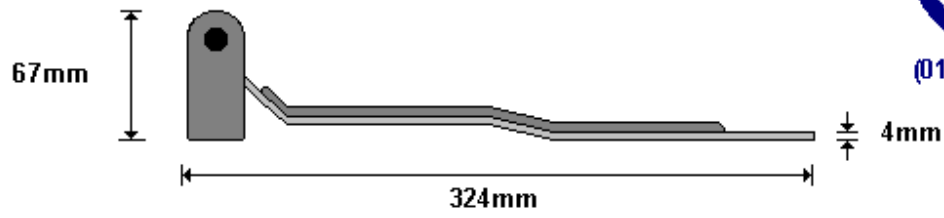

(011) 907 1755/6

**4MM PILLAR VAN DOOR HINGE**  
**VDH200**

General Hinges

(011) 907 1755/6

**4MM SERCO PILLAR VAN DOOR HINGE**  
**VDH200S**

General Hinges

(011) 907 1755/6

**VDH 671 178mm VAN DOOR HINGE**  
**VDH671**