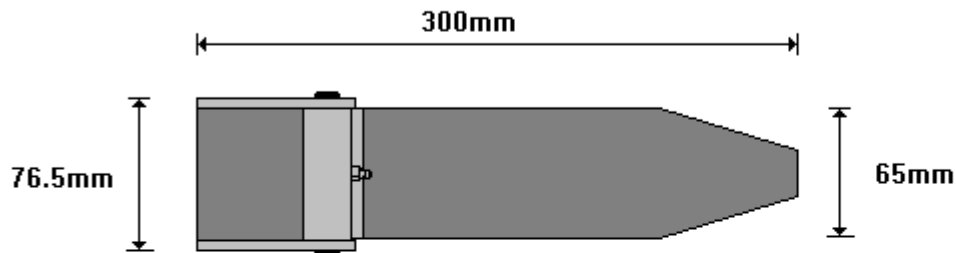

VDH673 292mm VAN DOOR HINGE 11-1/2"
VDH673

General Hinges

(011) 907 1755/6