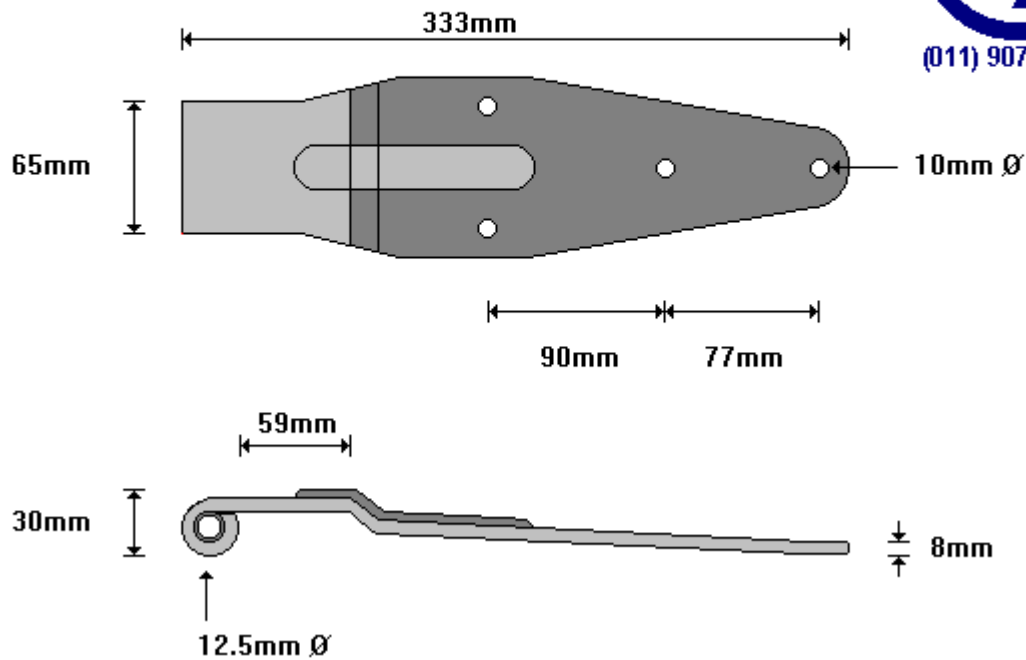

**HEAVY DUTY LEAF REVERSED
HDGLR**

General Hinges

(011) 907 1755/6