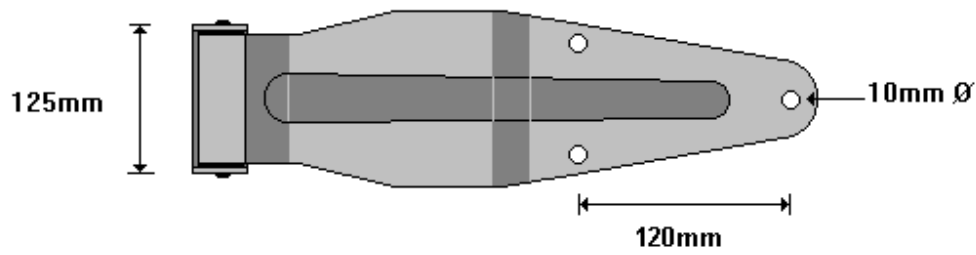

(011) 907 1755/6

**4MM PILLAR VAN DOOR HINGE**  
**VDH200**

General Hinges

(011) 907 1755/6

**4MM SERCO PILLAR VAN DOOR HINGE**  
**VDH200S**

General Hinges

(011) 907 1755/6

**VDH 671 178mm VAN DOOR HINGE**  
**VDH671**