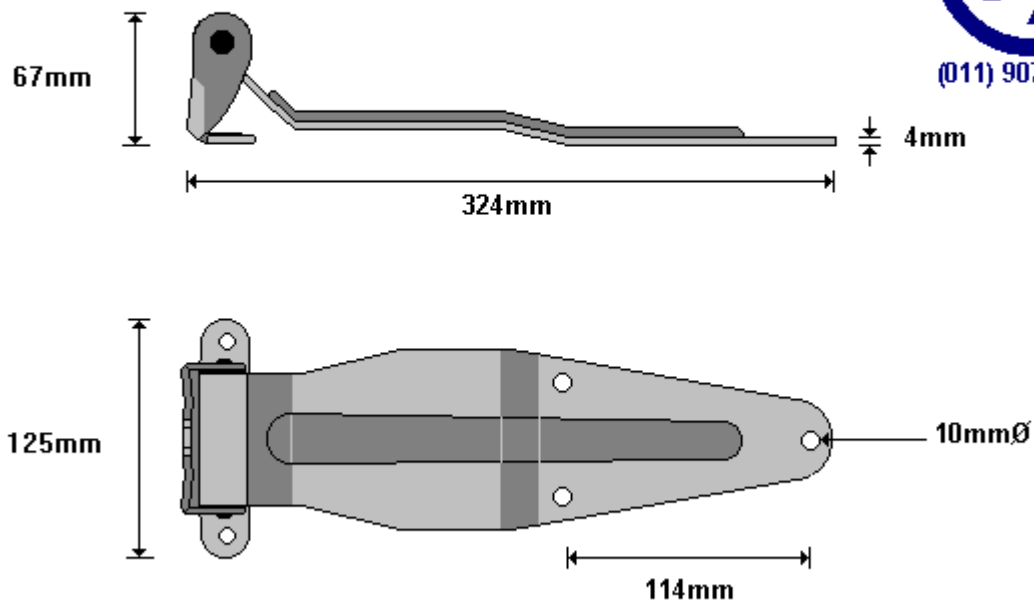

(011) 907 1755/6

**4MM PILLAR VAN DOOR HINGE**  
**VDH200**

General Hinges

(011) 907 1755/6

**4MM SERCO PILLAR VAN DOOR HINGE**  
**VDH200S**

General Hinges

(011) 907 1755/6

**VDH 671 178mm VAN DOOR HINGE**  
**VDH671**