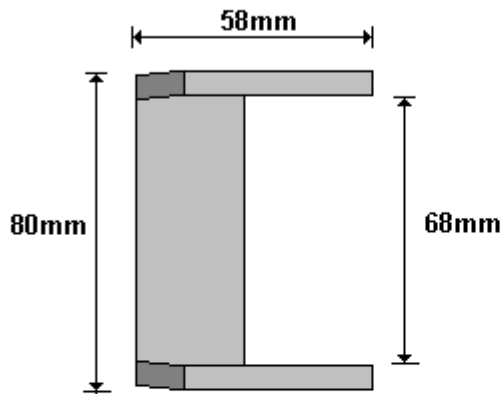

**SPECIAL HENRED CORNER PANTECH BRACKET**  
**VV700**

General Hinges

(011) 907 1755/6

**STAINLESS STEEL VOLUME HINGE**  
**VV800**

General Hinges

(011) 907 1755/6