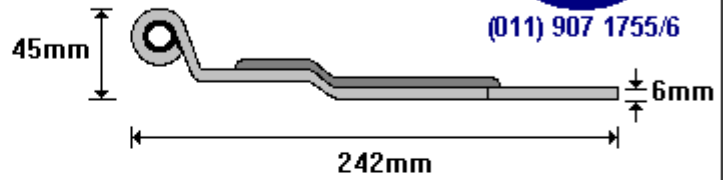

Pantech Bracket

Pantech Pin

Pantech Leaf