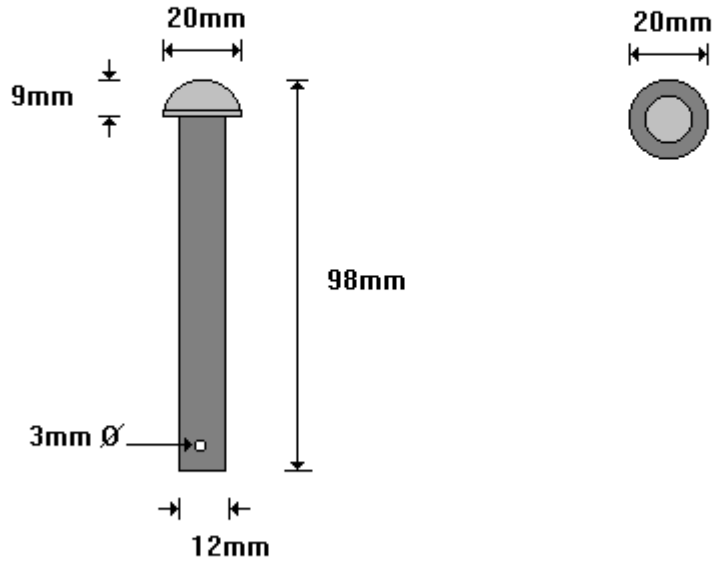

**PANTECH PIN
VV500**

General Hinges

(011) 907 1755/6