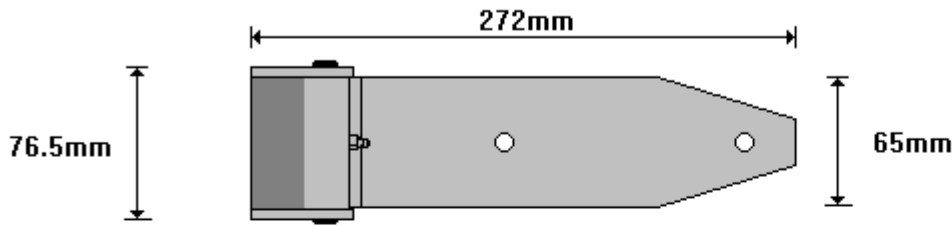

VDH673S 292mm SPECIAL VAN DOOR HINGE 11-1/2"
VDH673S

General Hinges

(011) 907 1755/6