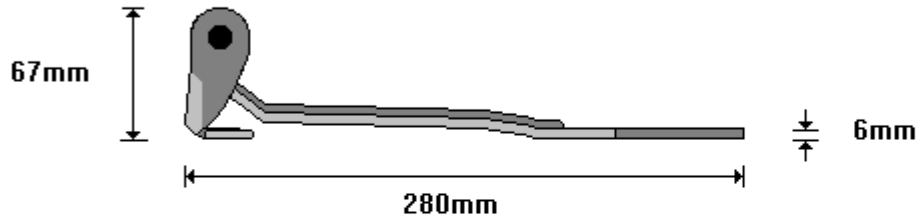

General Hinges

(011) 907 1755/6

**343mm SHORT PILLAR GALVANISED VAN DOOR HINGE**  
**VDH674PG**

General Hinges

(011) 907 1755/6

**343mm LONG PILLAR GALVANISED VAN DOOR HINGE**  
**VDH674PGL**

General Hinges