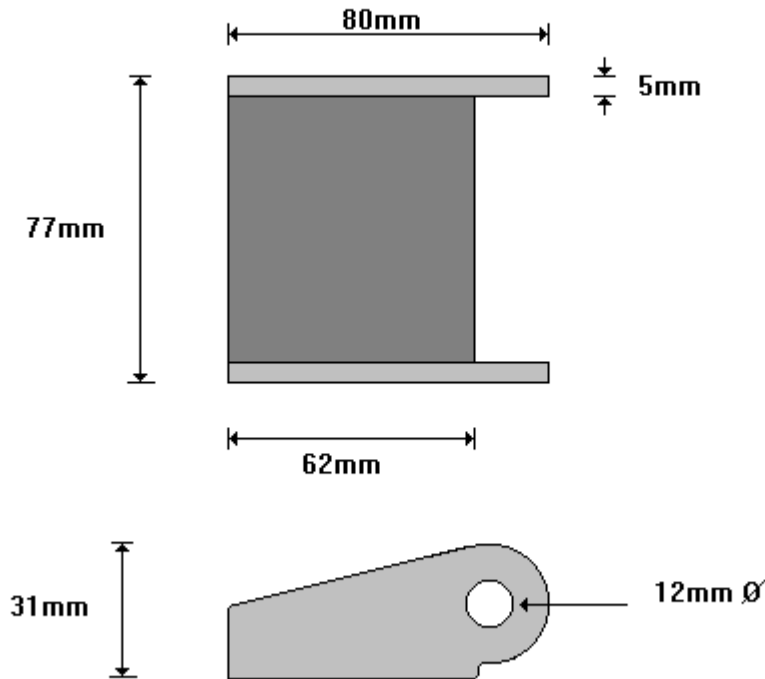

SATZ BRACKET
SAT100B

General Hinges

(011) 907 1755/6