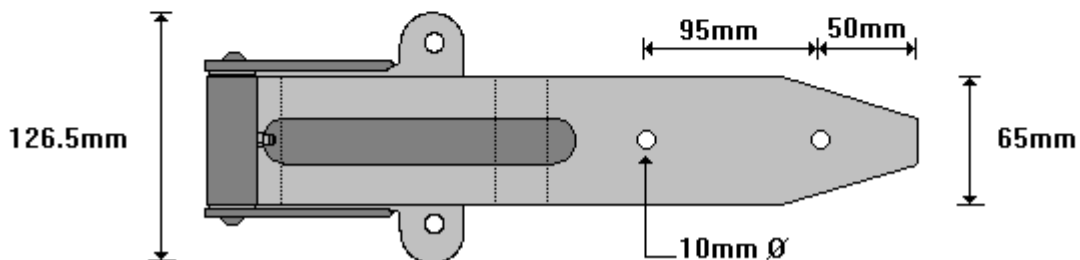

General Hinges

(011) 907 1755/6

**343mm SHORT PILLAR GALVANISED VAN DOOR HINGE**  
**VDH674PG**

General Hinges

(011) 907 1755/6

**343mm LONG PILLAR GALVANISED VAN DOOR HINGE**  
**VDH674PGL**

General Hinges