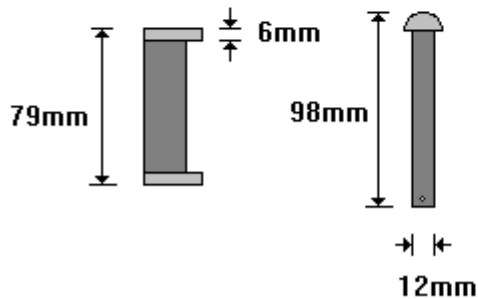

Pantech Bracket

Pantech Pin

Pantech Leaf