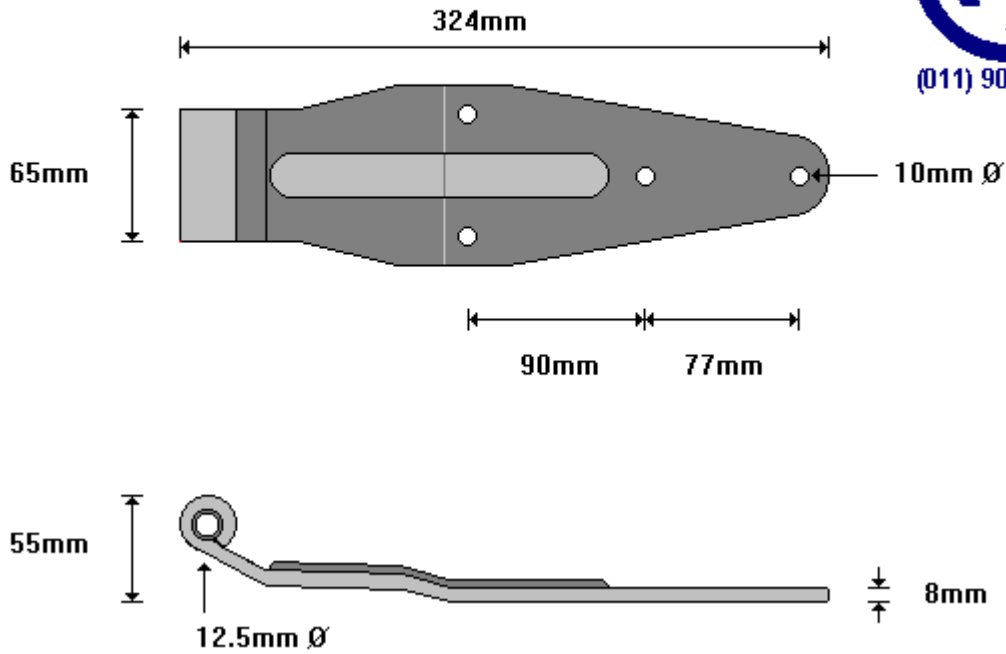

(011) 907 1755/6

**STAINLESS STEEL PIN (12.7 x 101)  
PI100**

General Hinges

(011) 907 1755/6

**HEAVY DUTY GALVANISED LEAF  
HDGL**

General Hinges

(011) 907 1755/6

**HEAVY DUTY LEAF REVERSED  
HDGLR**