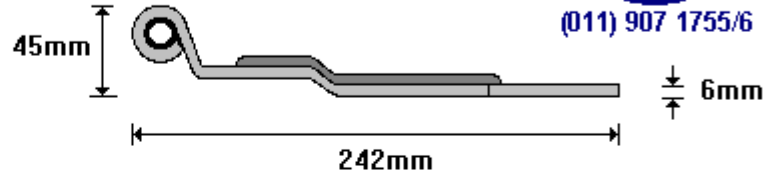

(011) 907 1755/6

**Pantech Bracket**

**Pantech Leaf**

**6mm YORK BRACKET ONLY  
VV175**

General Hinges

(011) 907 1755/6

**YORK (6mm) VOLUME VAN DOOR  
VV200**

General Hinges