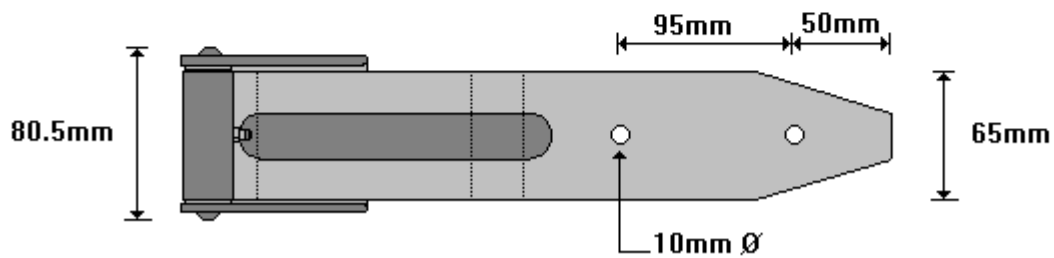

**13 1/2 MODIFIED GALVANISED VAN DOOR HINGE
VDH674MPG**

General Hinges

(011) 907 1755/6